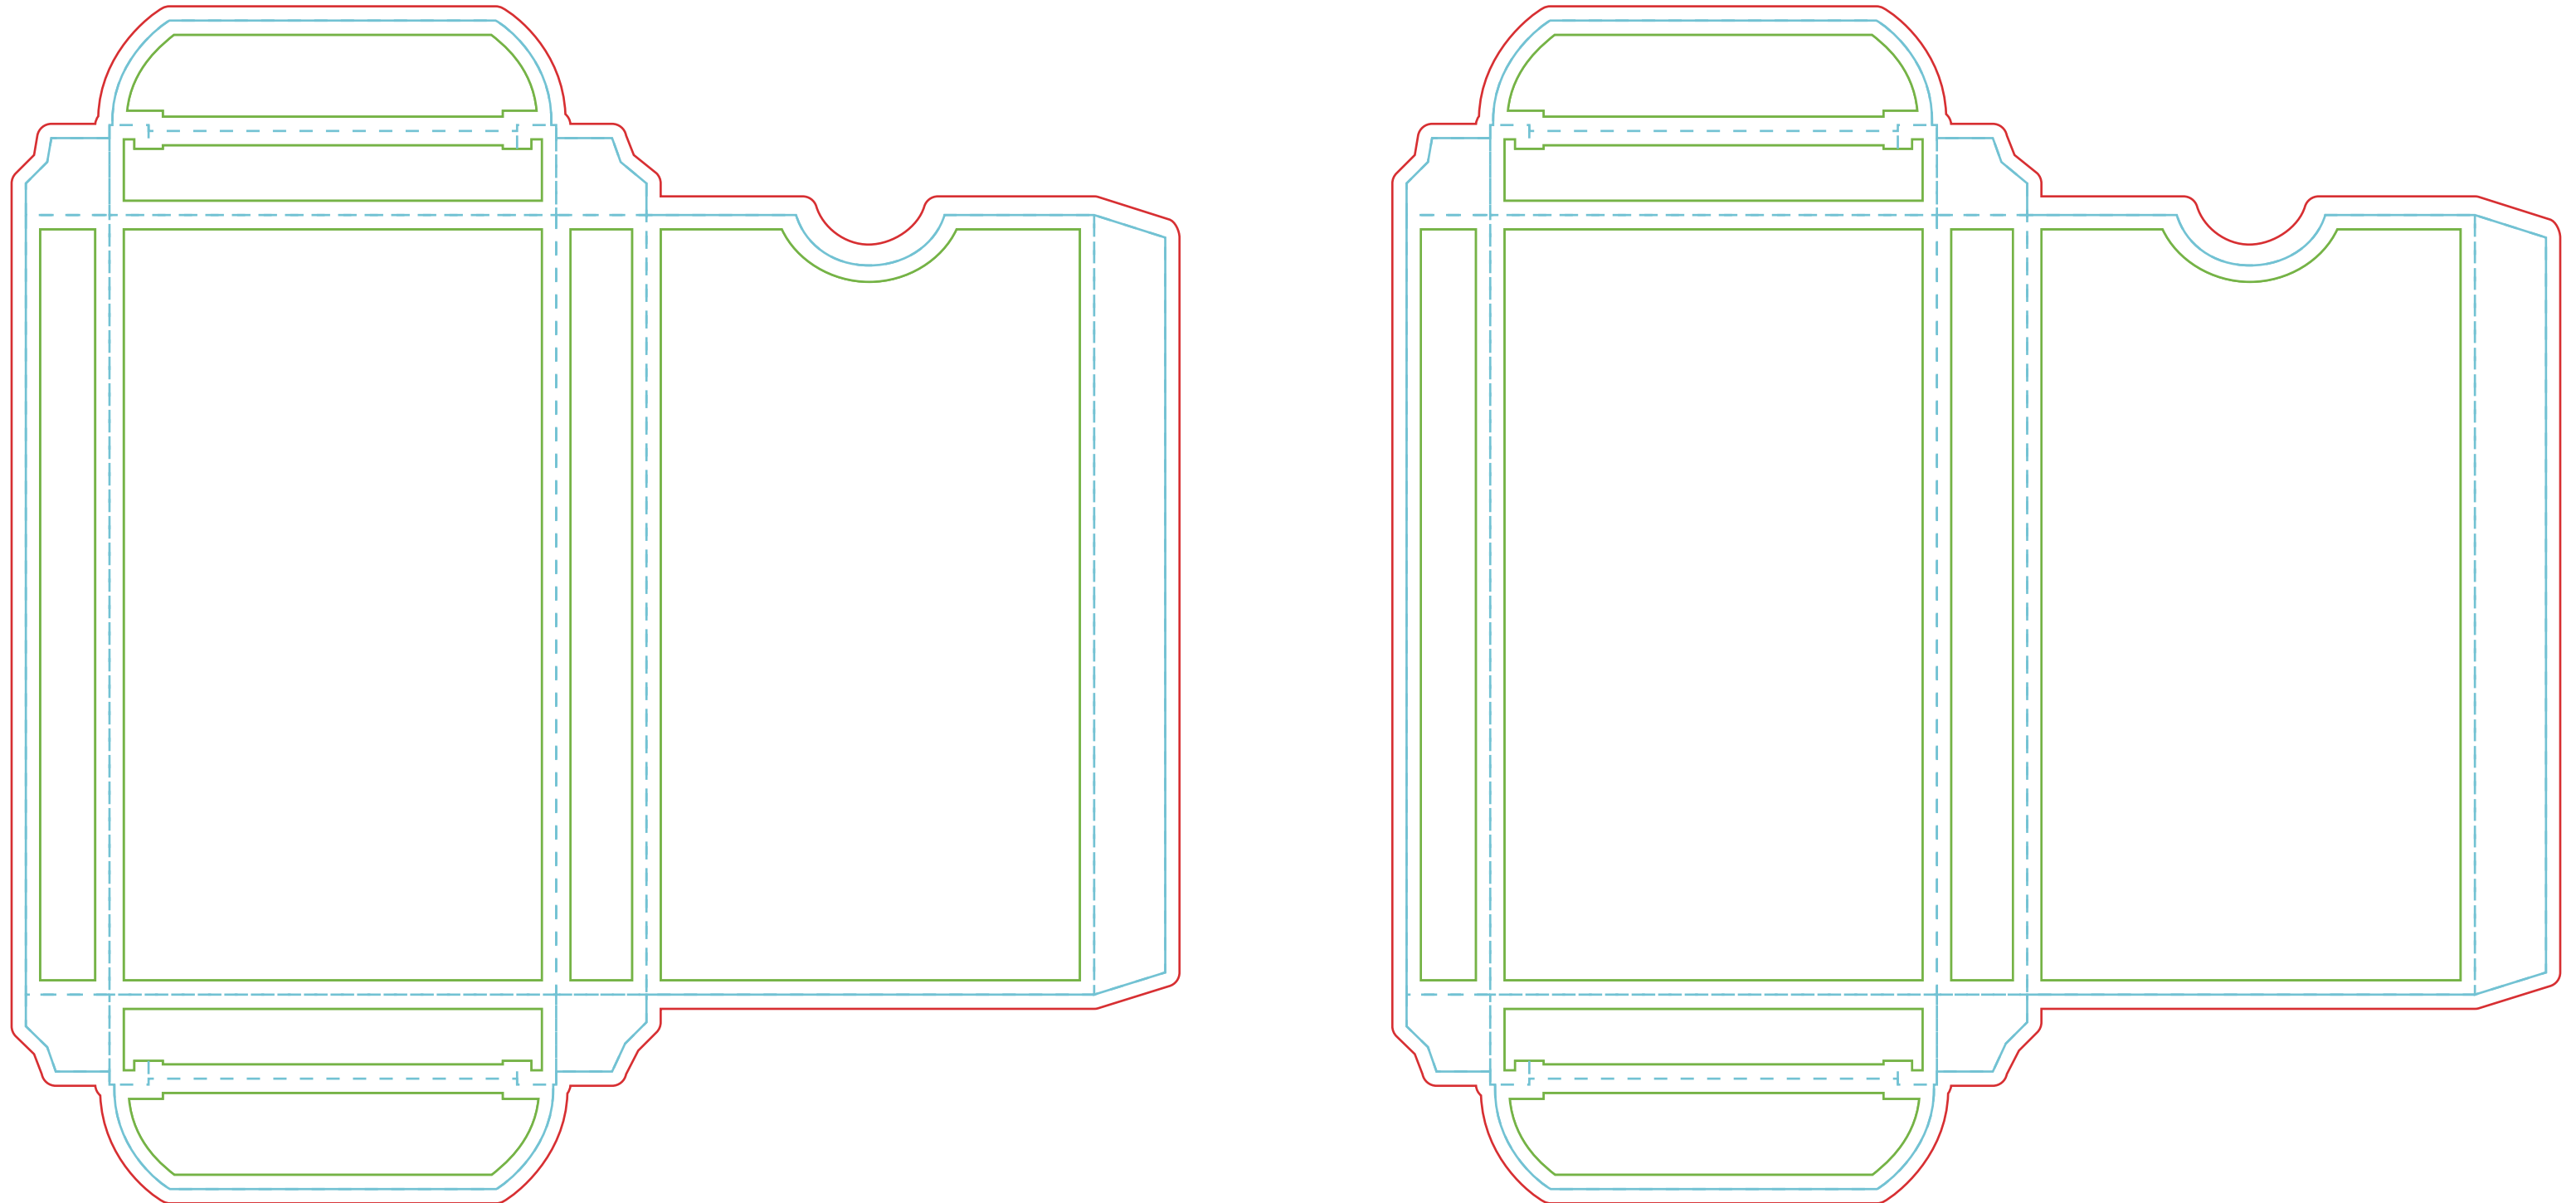

Tuck box template | 36 Tarot Sized Cards

- Text safe area
- Cut/trim line for final size
- Bleed for background colour or artwork

File size: 300 DPI - 12x18" (3600px x 5400px)
Acceptable file format: JPG or PNG
Important! Remove guide layers before upload