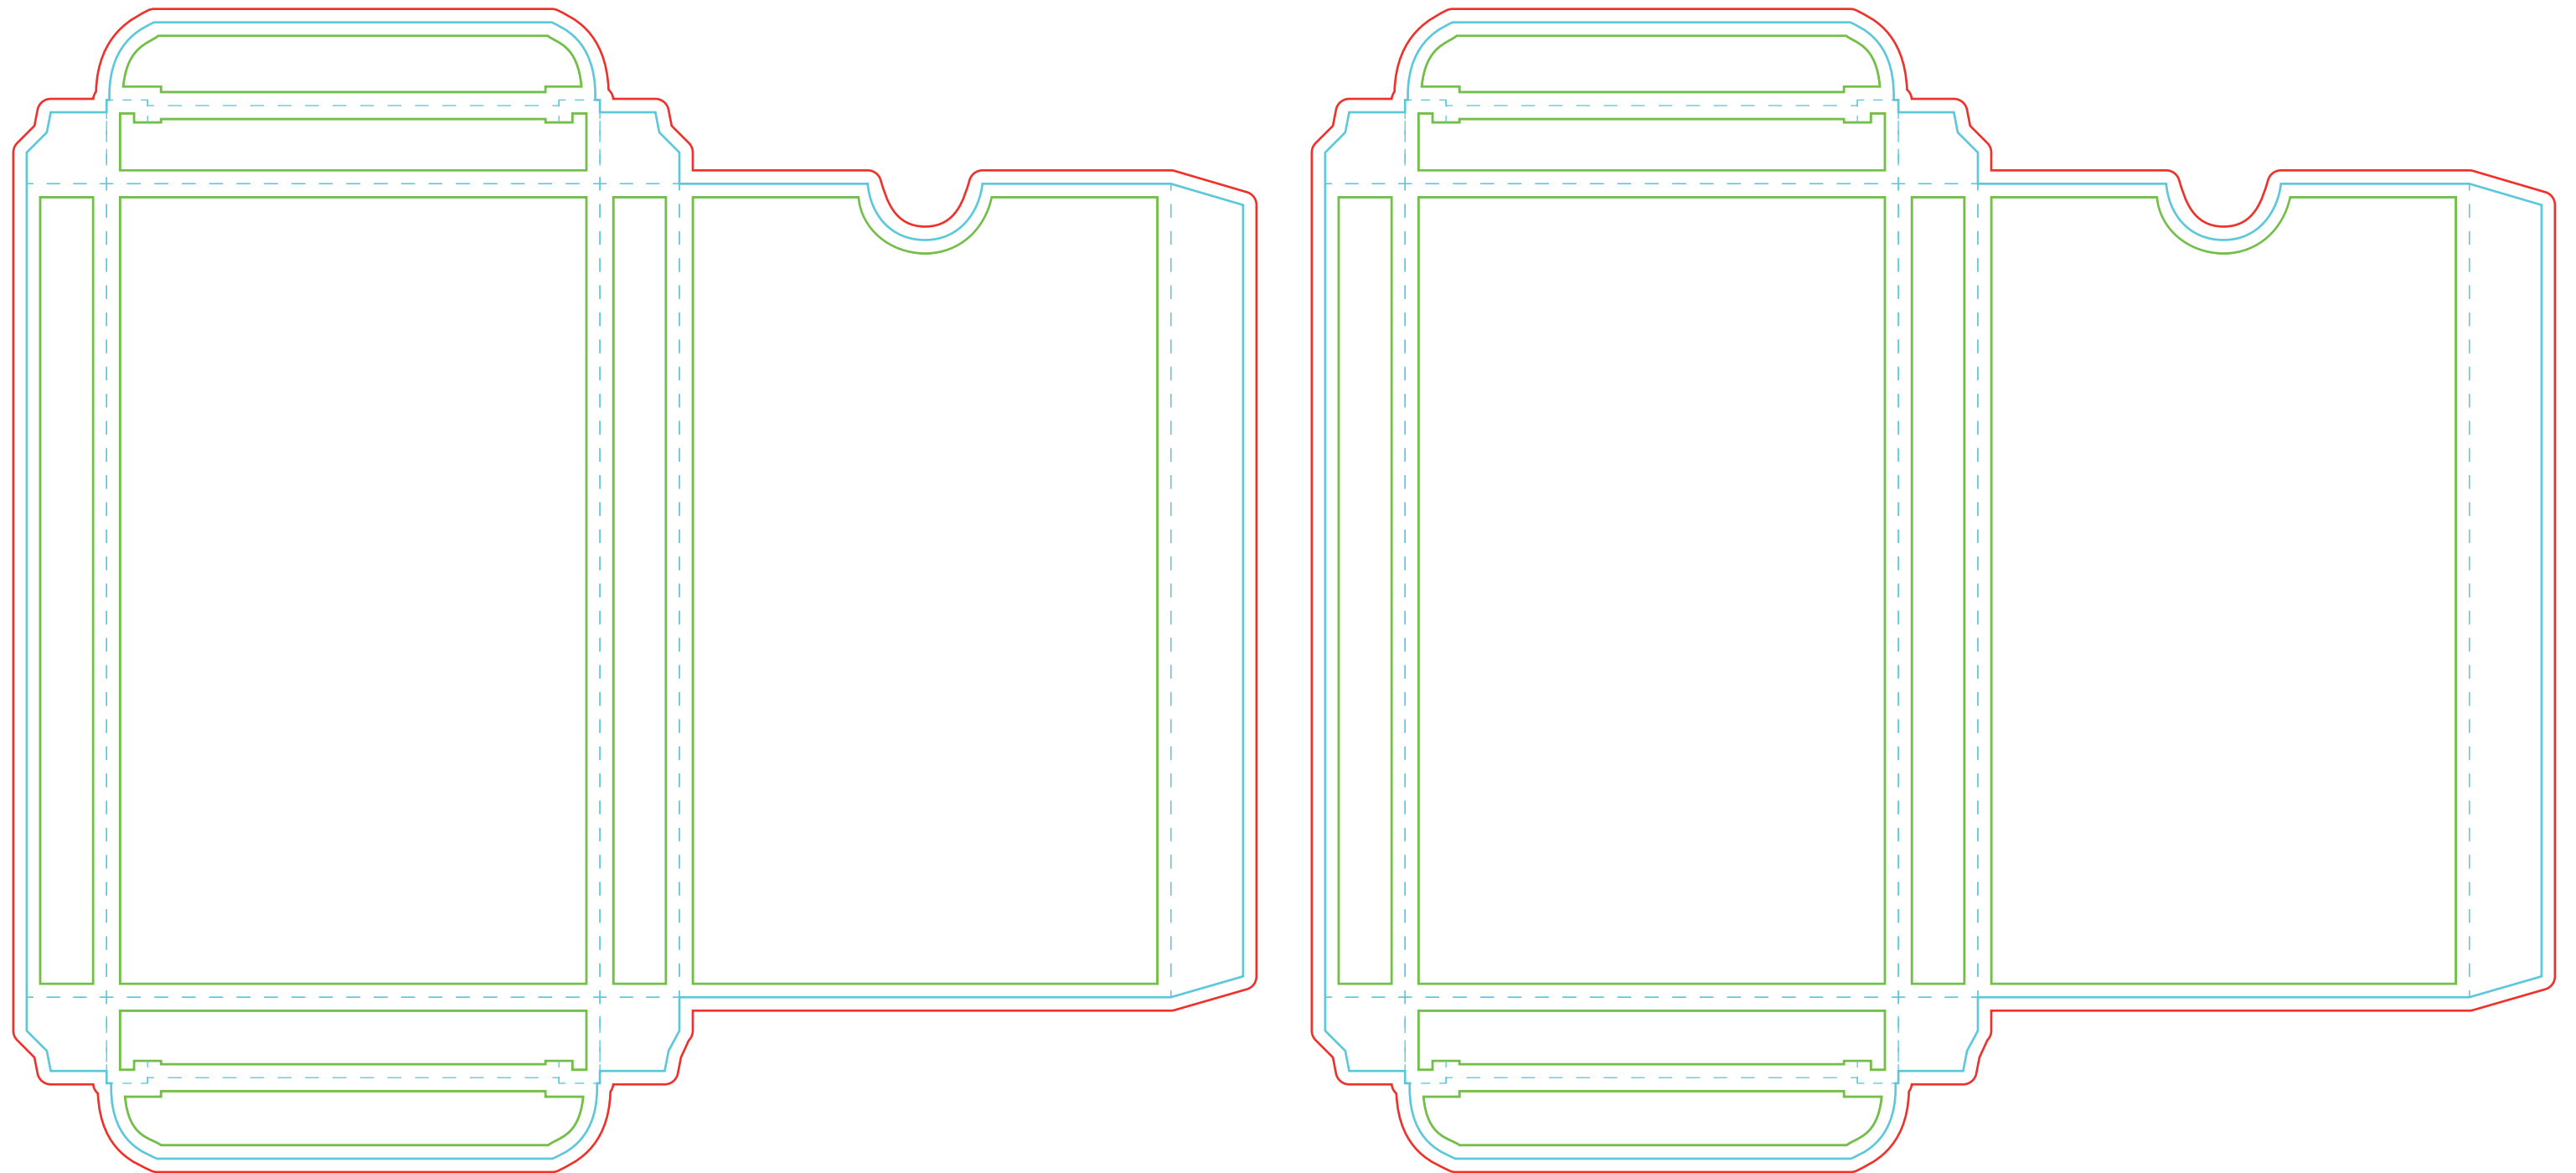

Tuck box template | 36 Index Cards

- Text safe area
- Cut/trim line for final size
- Bleed for background colour or artwork

File size: 300 DPI - 12x18" (3600px x 5400px)
Acceptable file format: JPG or PNG
Important! Remove guide layers before upload