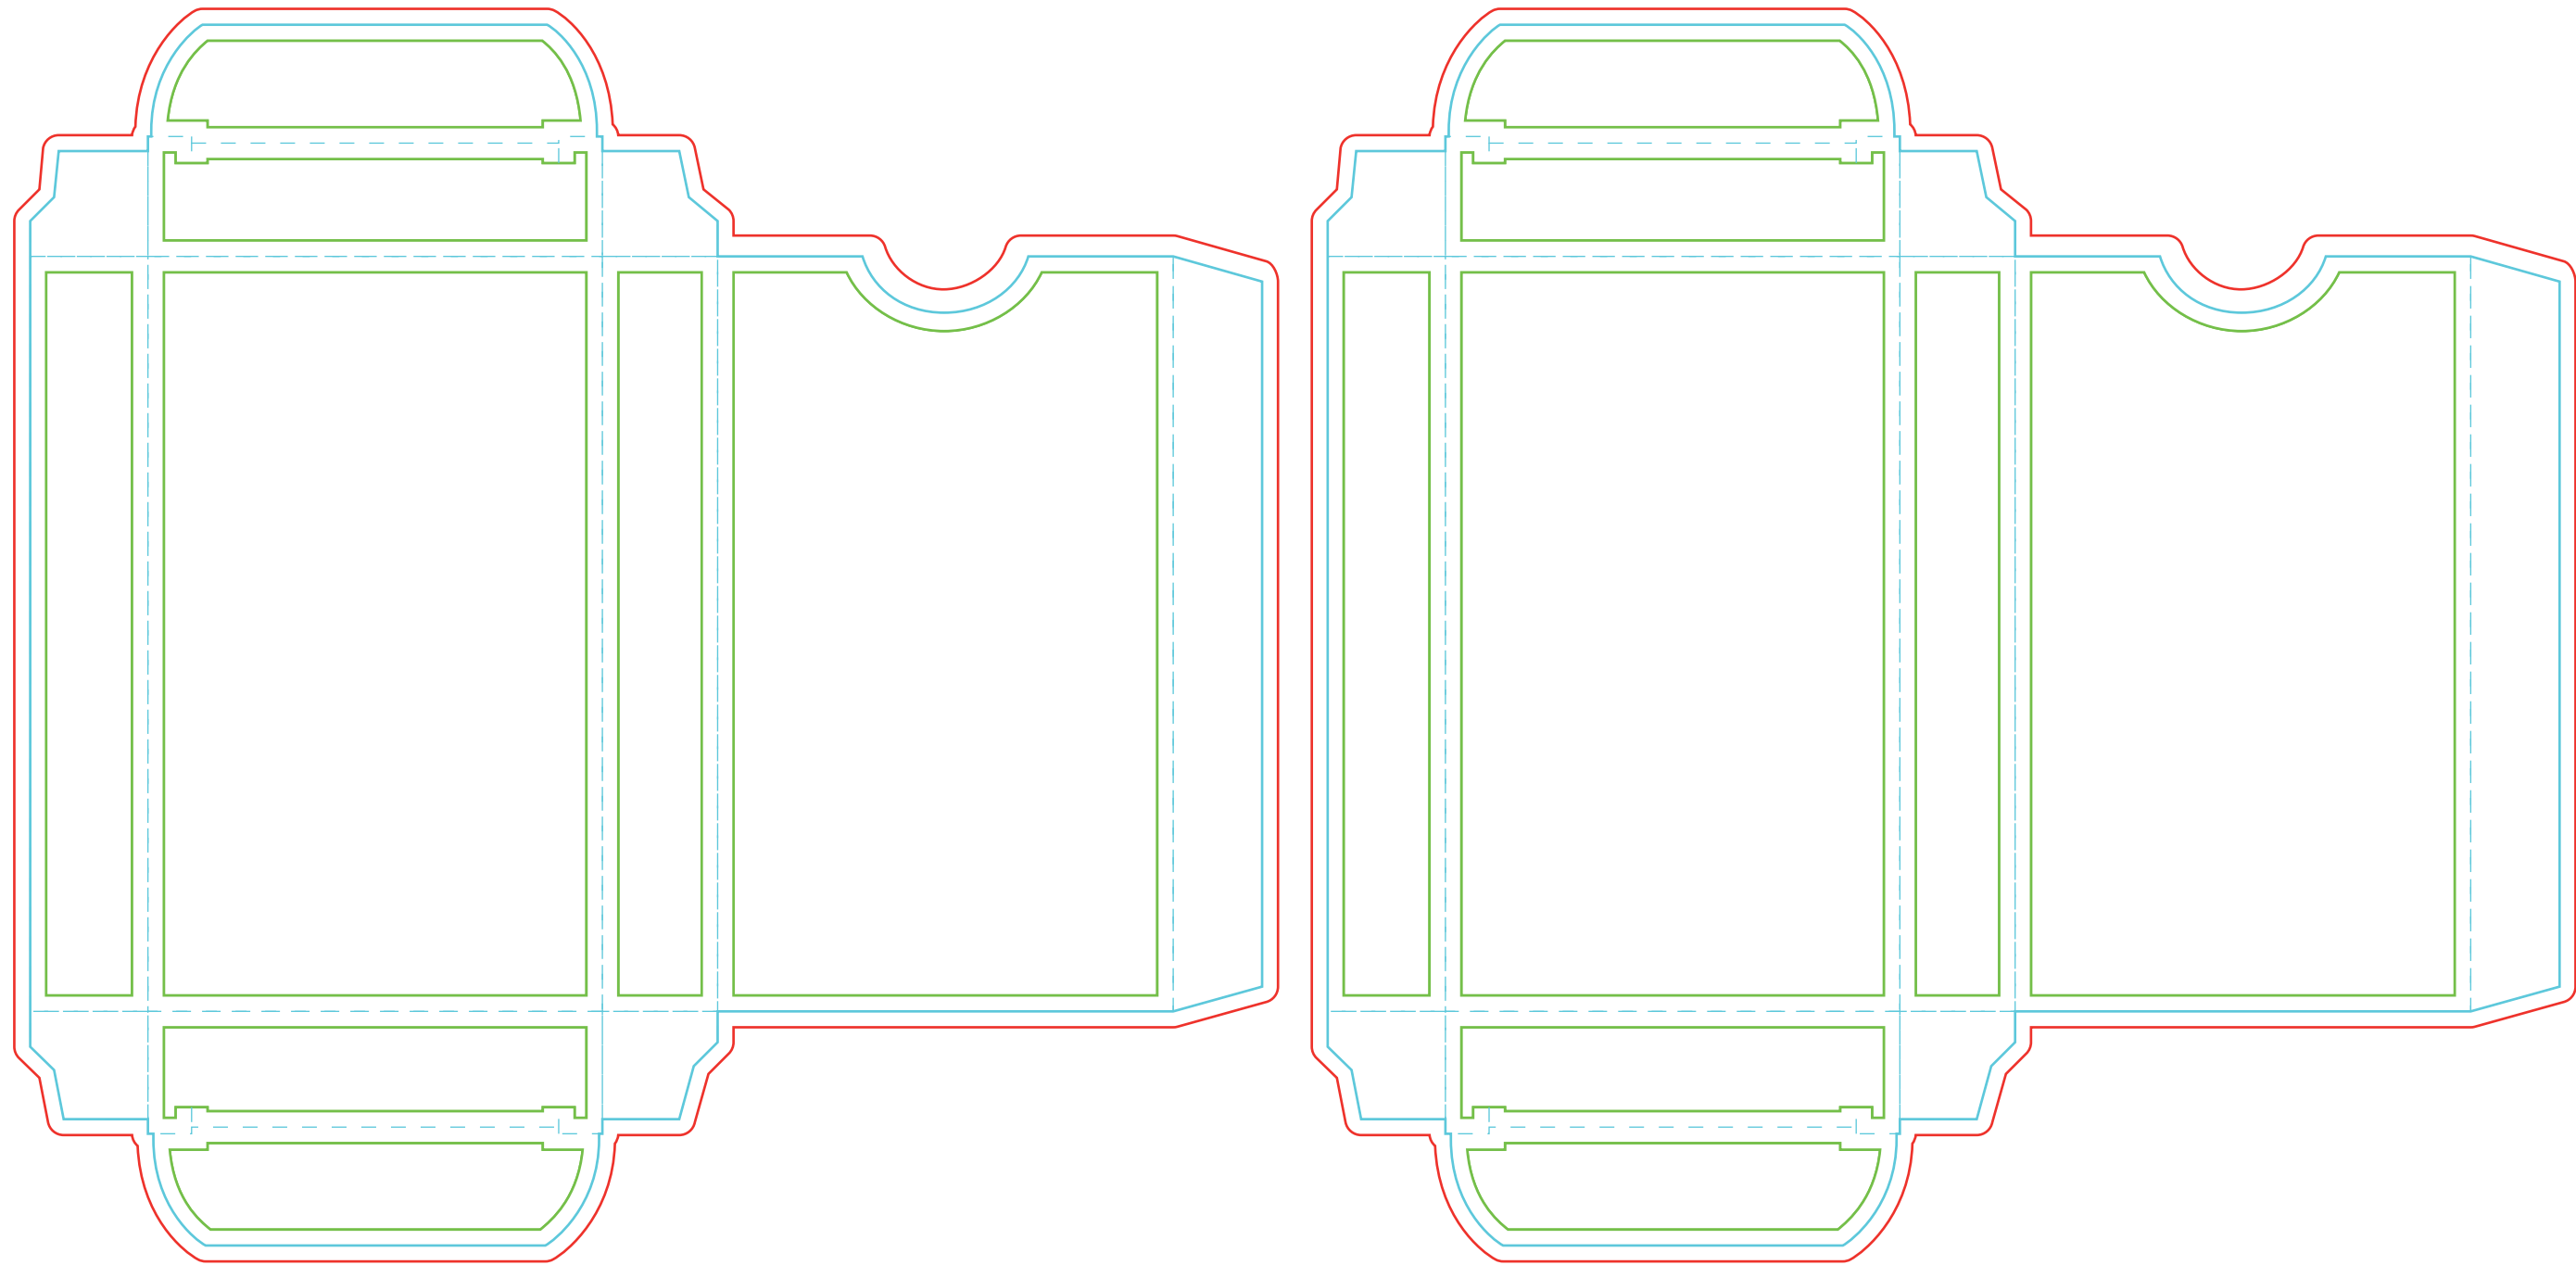

Tuck box template | 54 Poker Sized Cards With Dice

- Text safe area
- Cut/trim line for final size
- Bleed for background colour or artwork

File size: 300 DPI - 12x18" (3600px x 5400px)  
Acceptable file format: JPG or PNG  
Important! Remove guide layers before upload