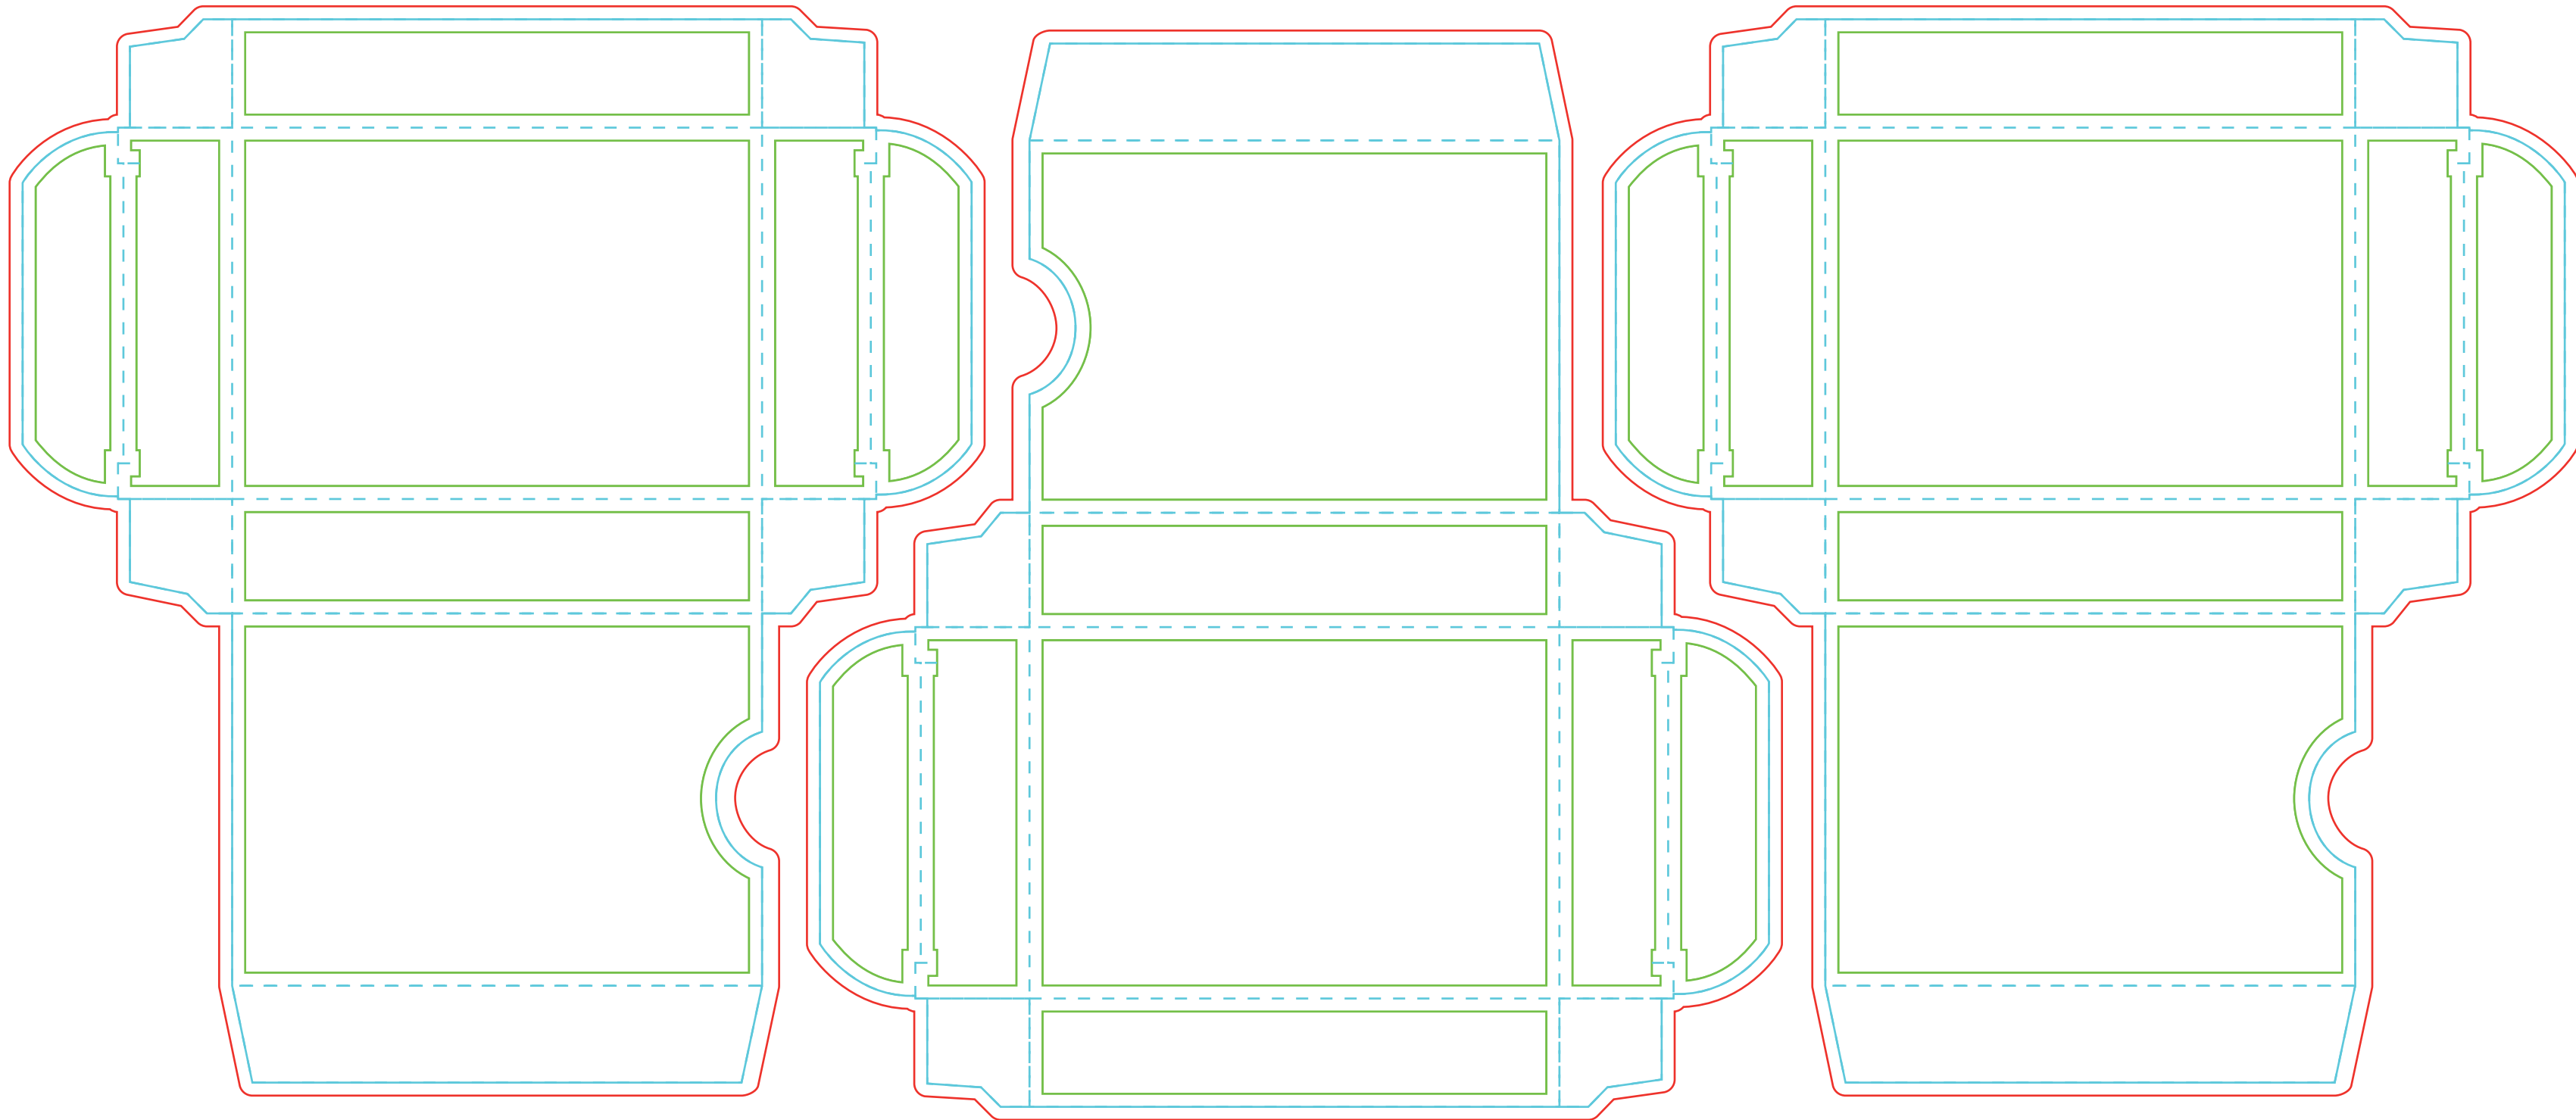

Tuck box template | 54 Poker Sized Cards

- Text safe area
- Cut/trim line for final size
- Bleed for background colour or artwork

File size: 300 DPI - 12x18" (3600px x 5400px)
Acceptable file format: JPG or PNG
Important! Remove guide layers before upload