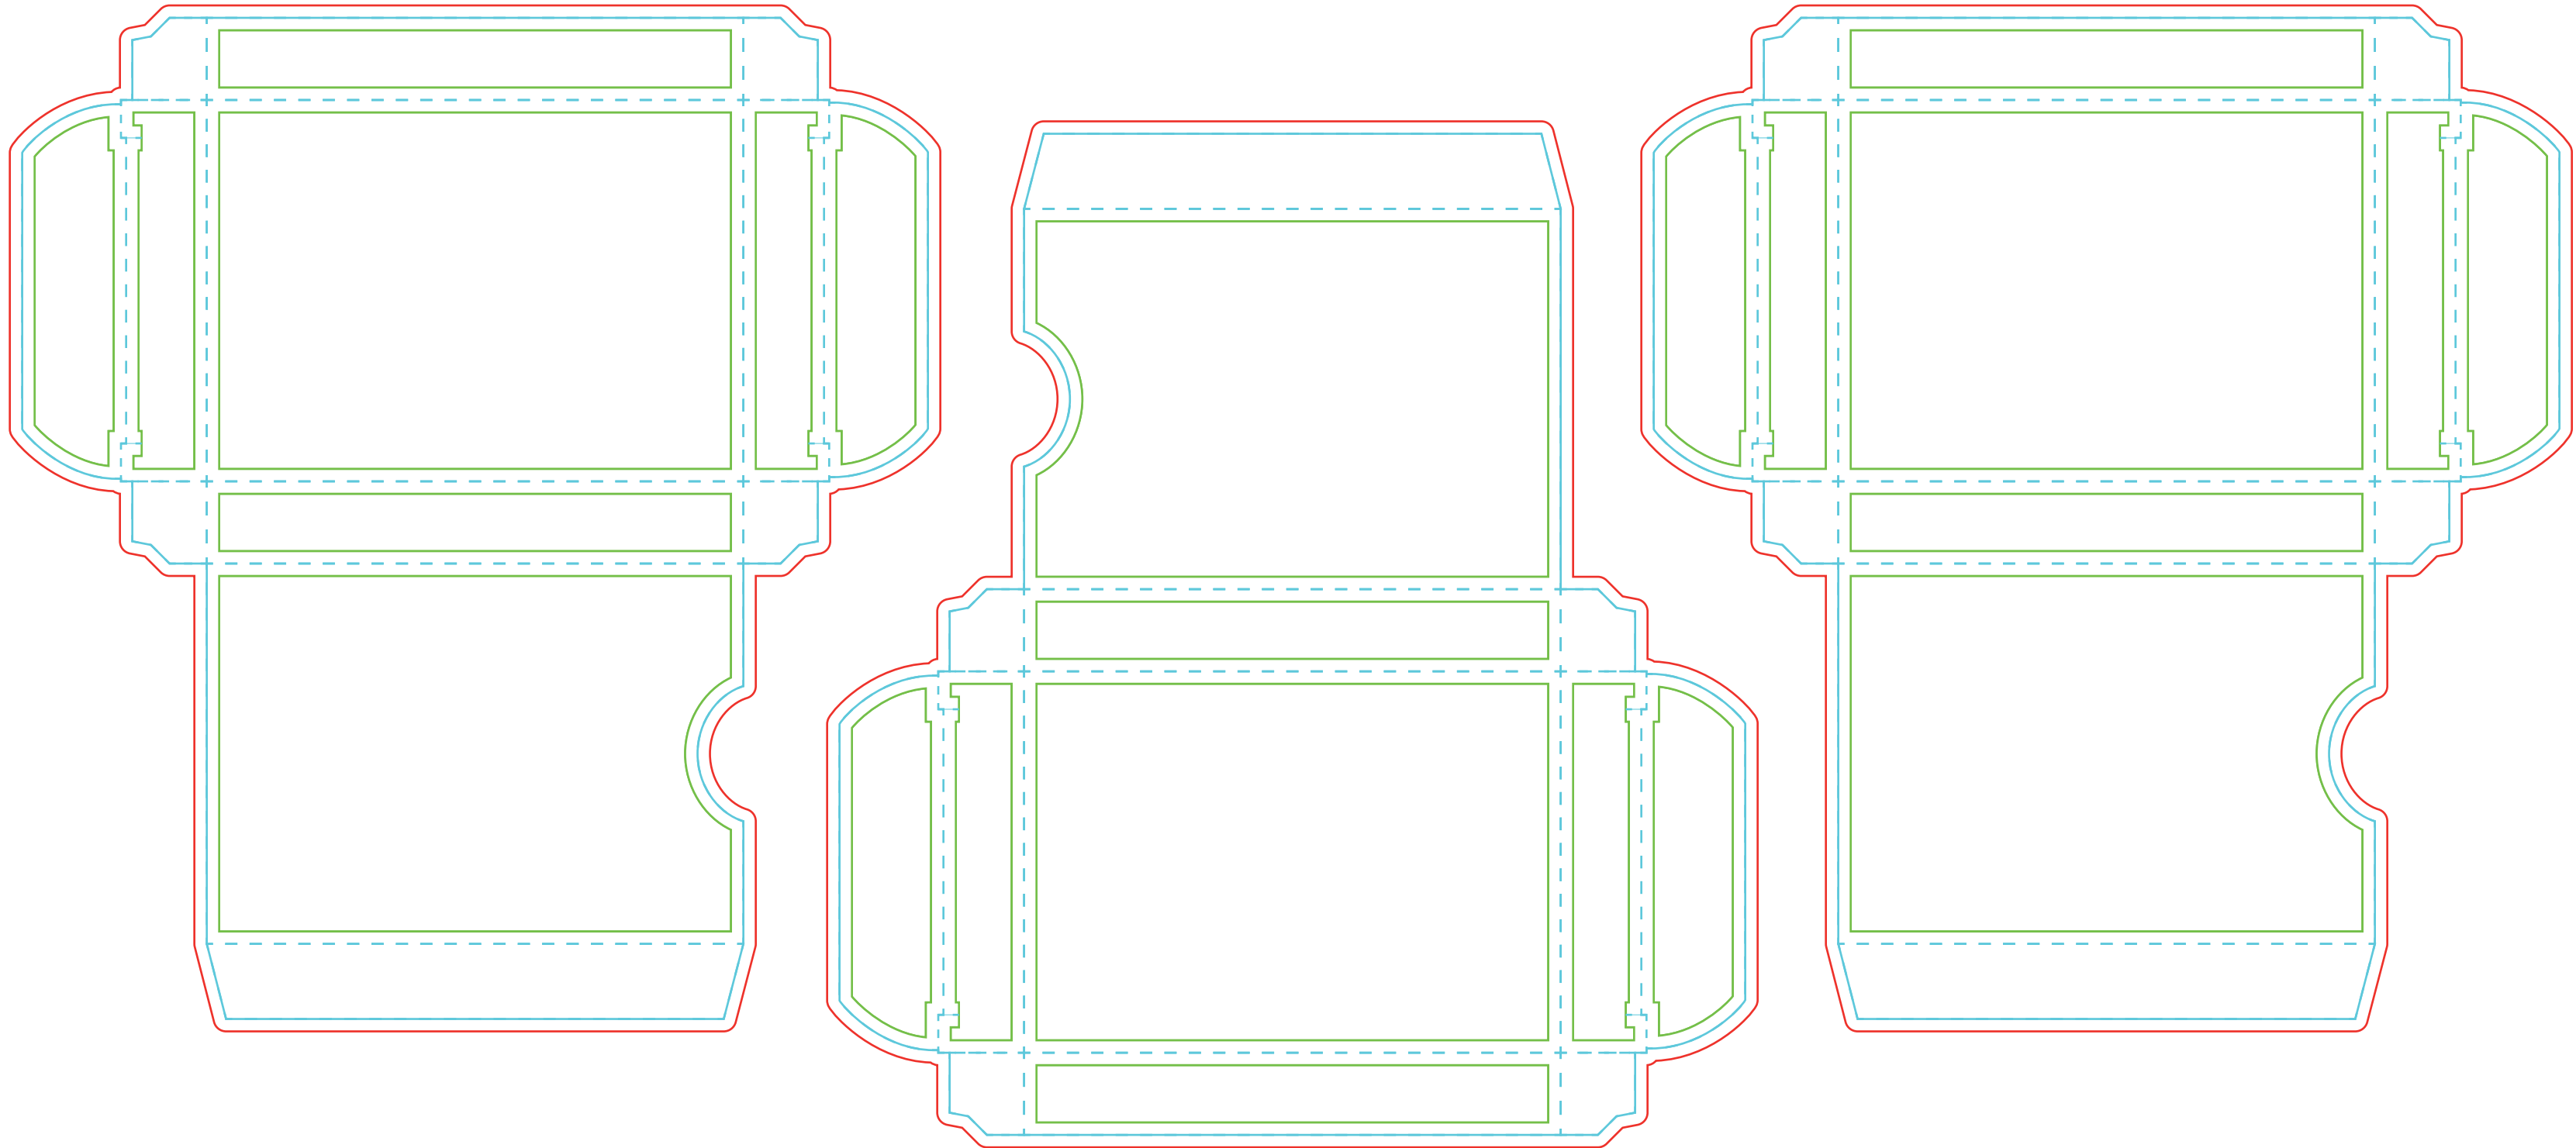

Tuck box template | 36 Poker Sized Cards

- Text safe area
- Cut/trim line for final size
- Bleed for background colour or artwork

File size: 300 DPI - 12x18" (3600px x 5400px)  
Acceptable file format: JPG or PNG  
Important! Remove guide layers before upload