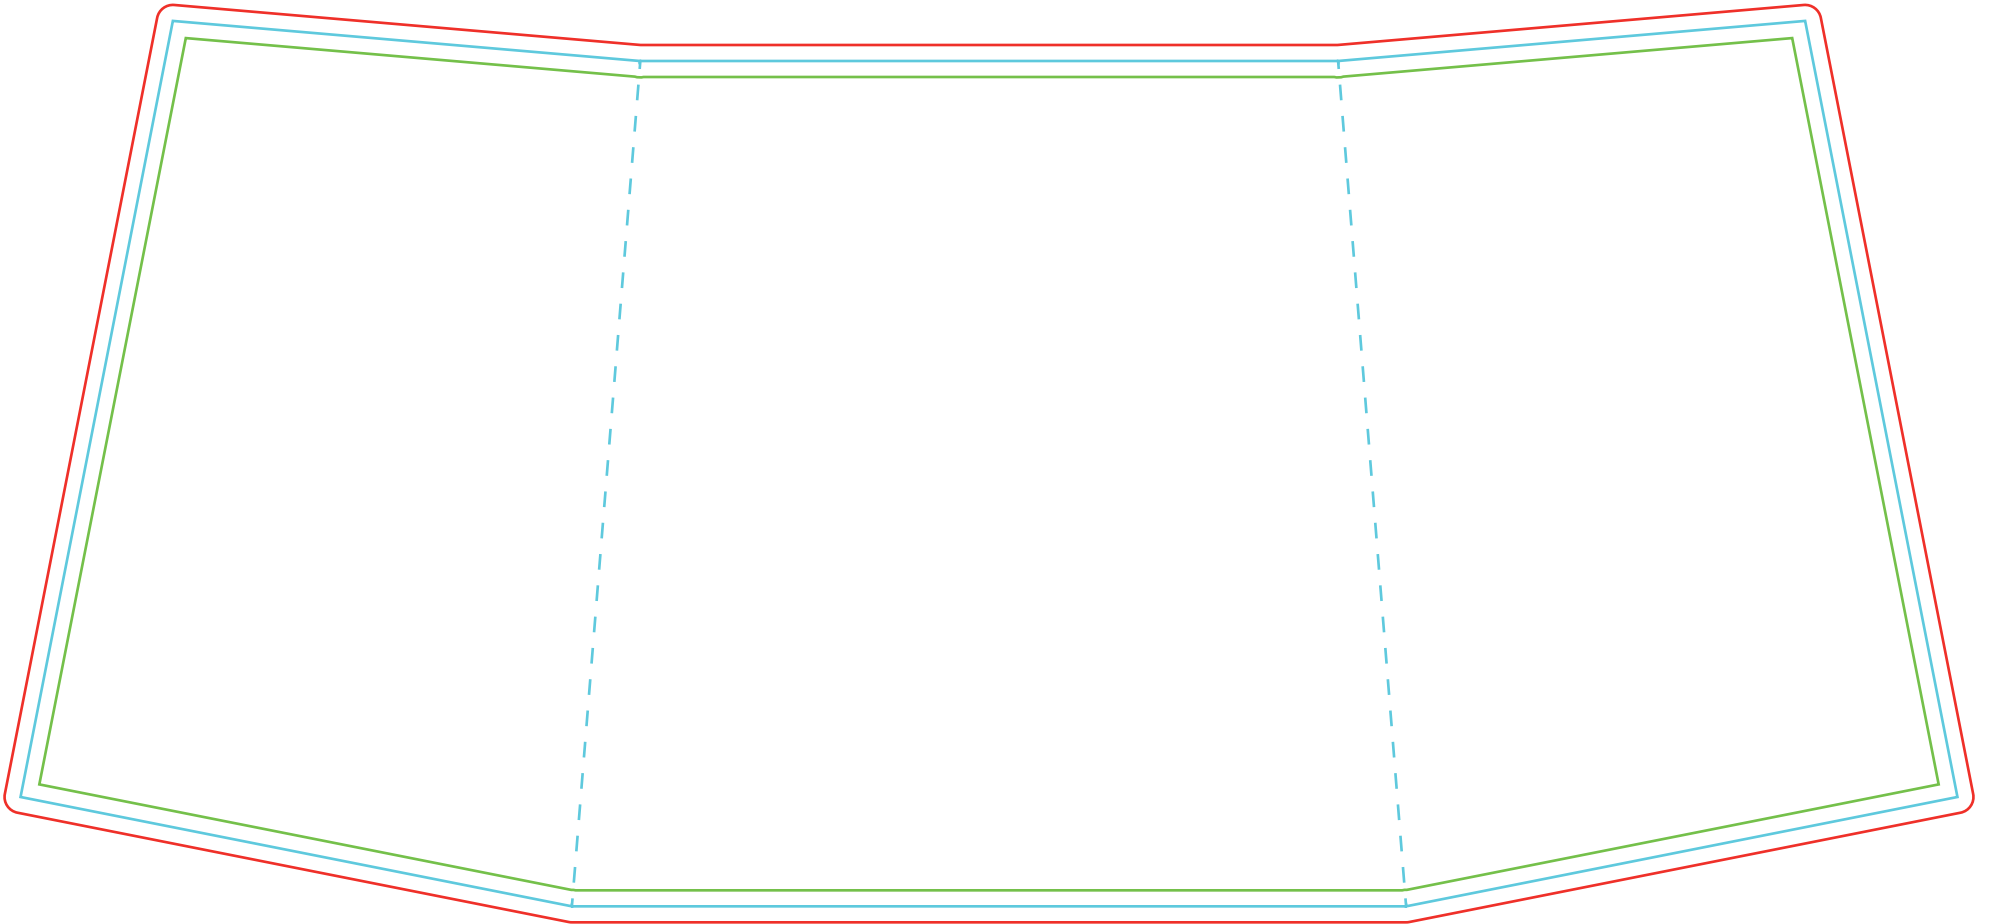

10-1/8 x 4-3/8 Screen Template

- Text safe area
- Cut/trim line for final size
- Bleed for background colour or artwork

File size: 300 DPI - 12x18" (3600px x 5400px)
Acceptable file format: JPG or PNG
Important! Remove guide layers before upload