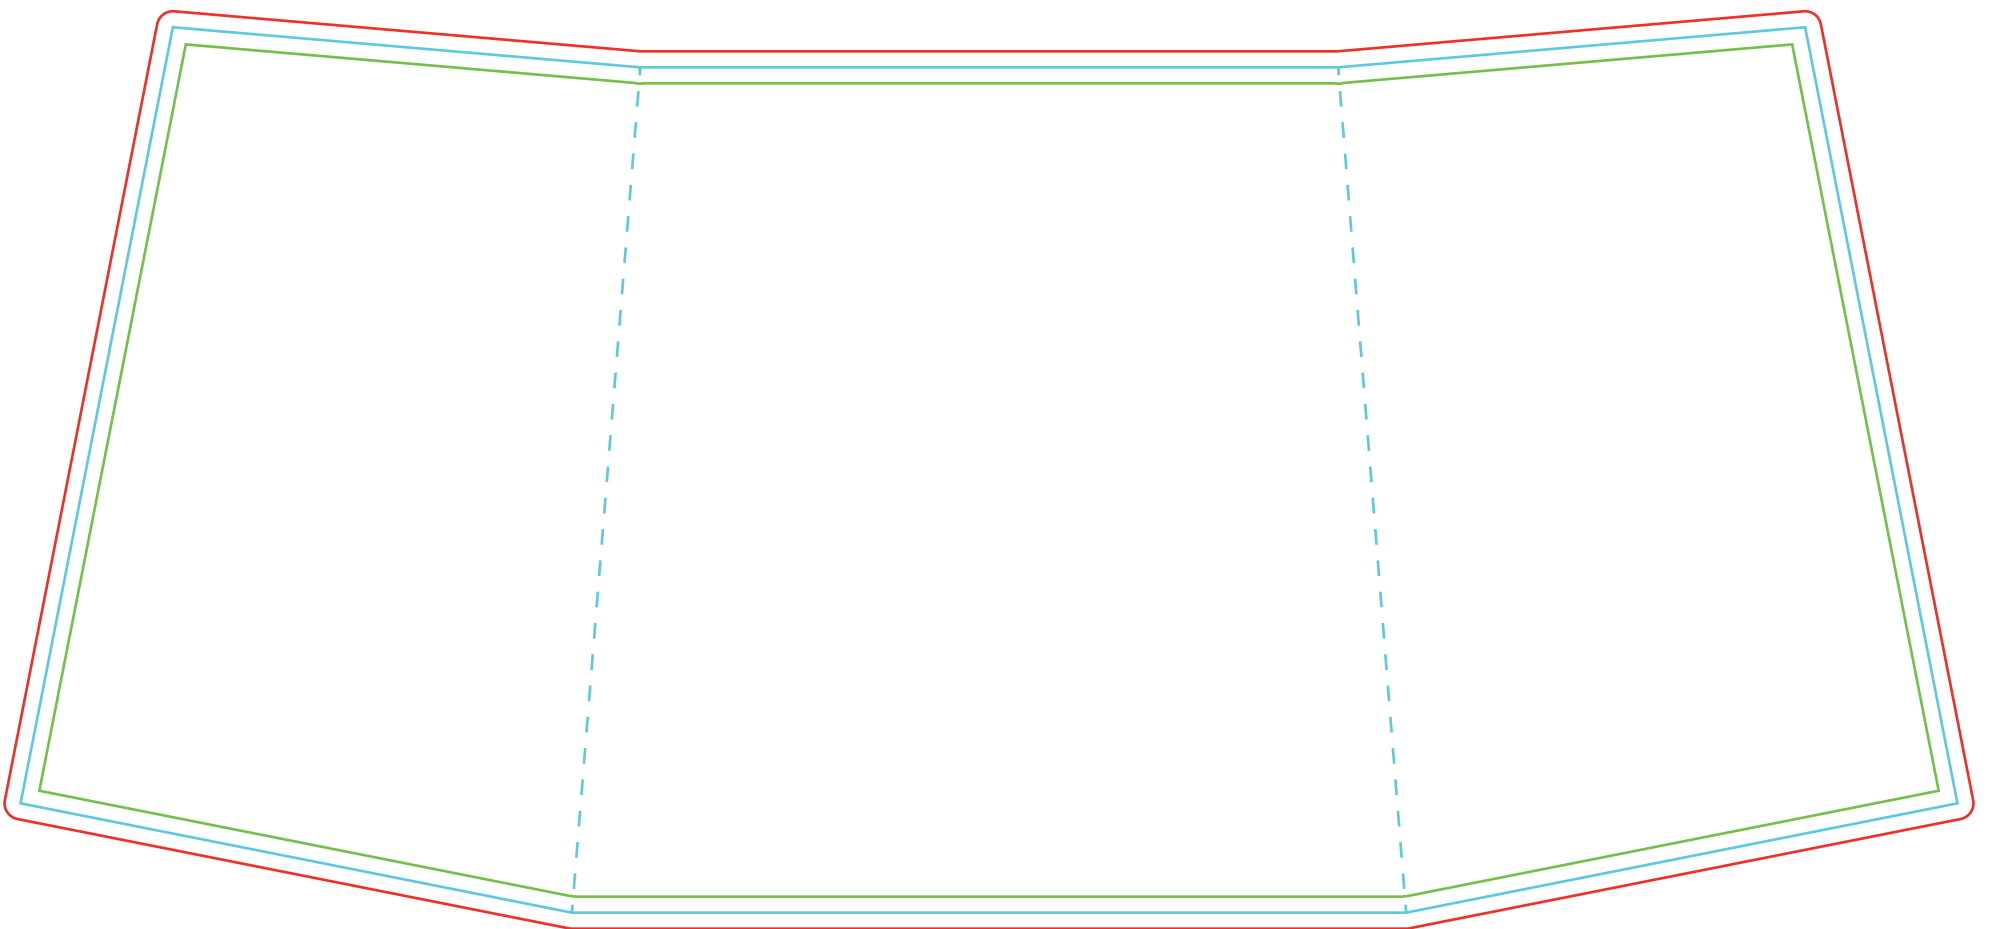

10-1/8 x 4-3/8 Screen Template

- Text safe area
- Cut/trim line for final size
- Bleed for background colour or artwork

File size: 300 DPI - 12x18" (3600px x 5400px)
Acceptable file format: JPG or PNG
Important! Remove guide layers before upload