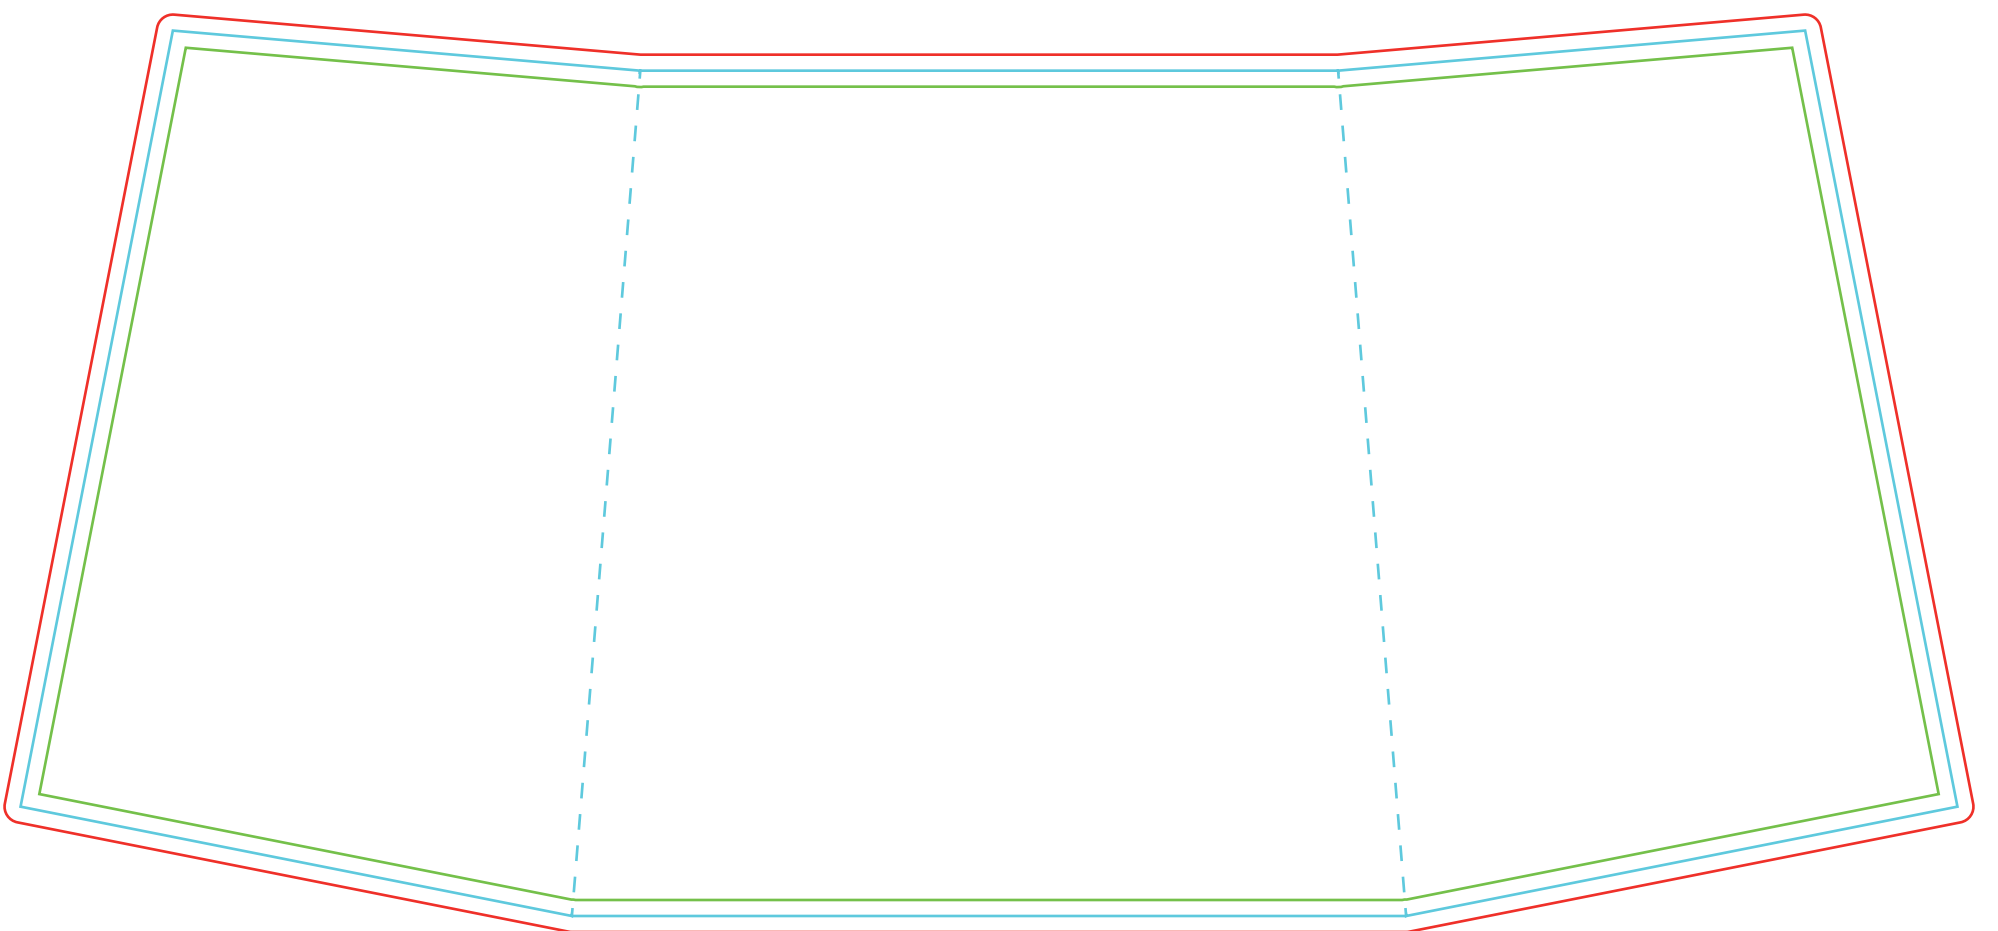

10-1/8 x 4-3/8 Screen Template

- Text safe area
- Cut/trim line for final size
- Bleed for background colour or artwork

File size: 300 DPI - 12x18" (3600px x 5400px)
Acceptable file format: JPG or PNG
Important! Remove guide layers before upload