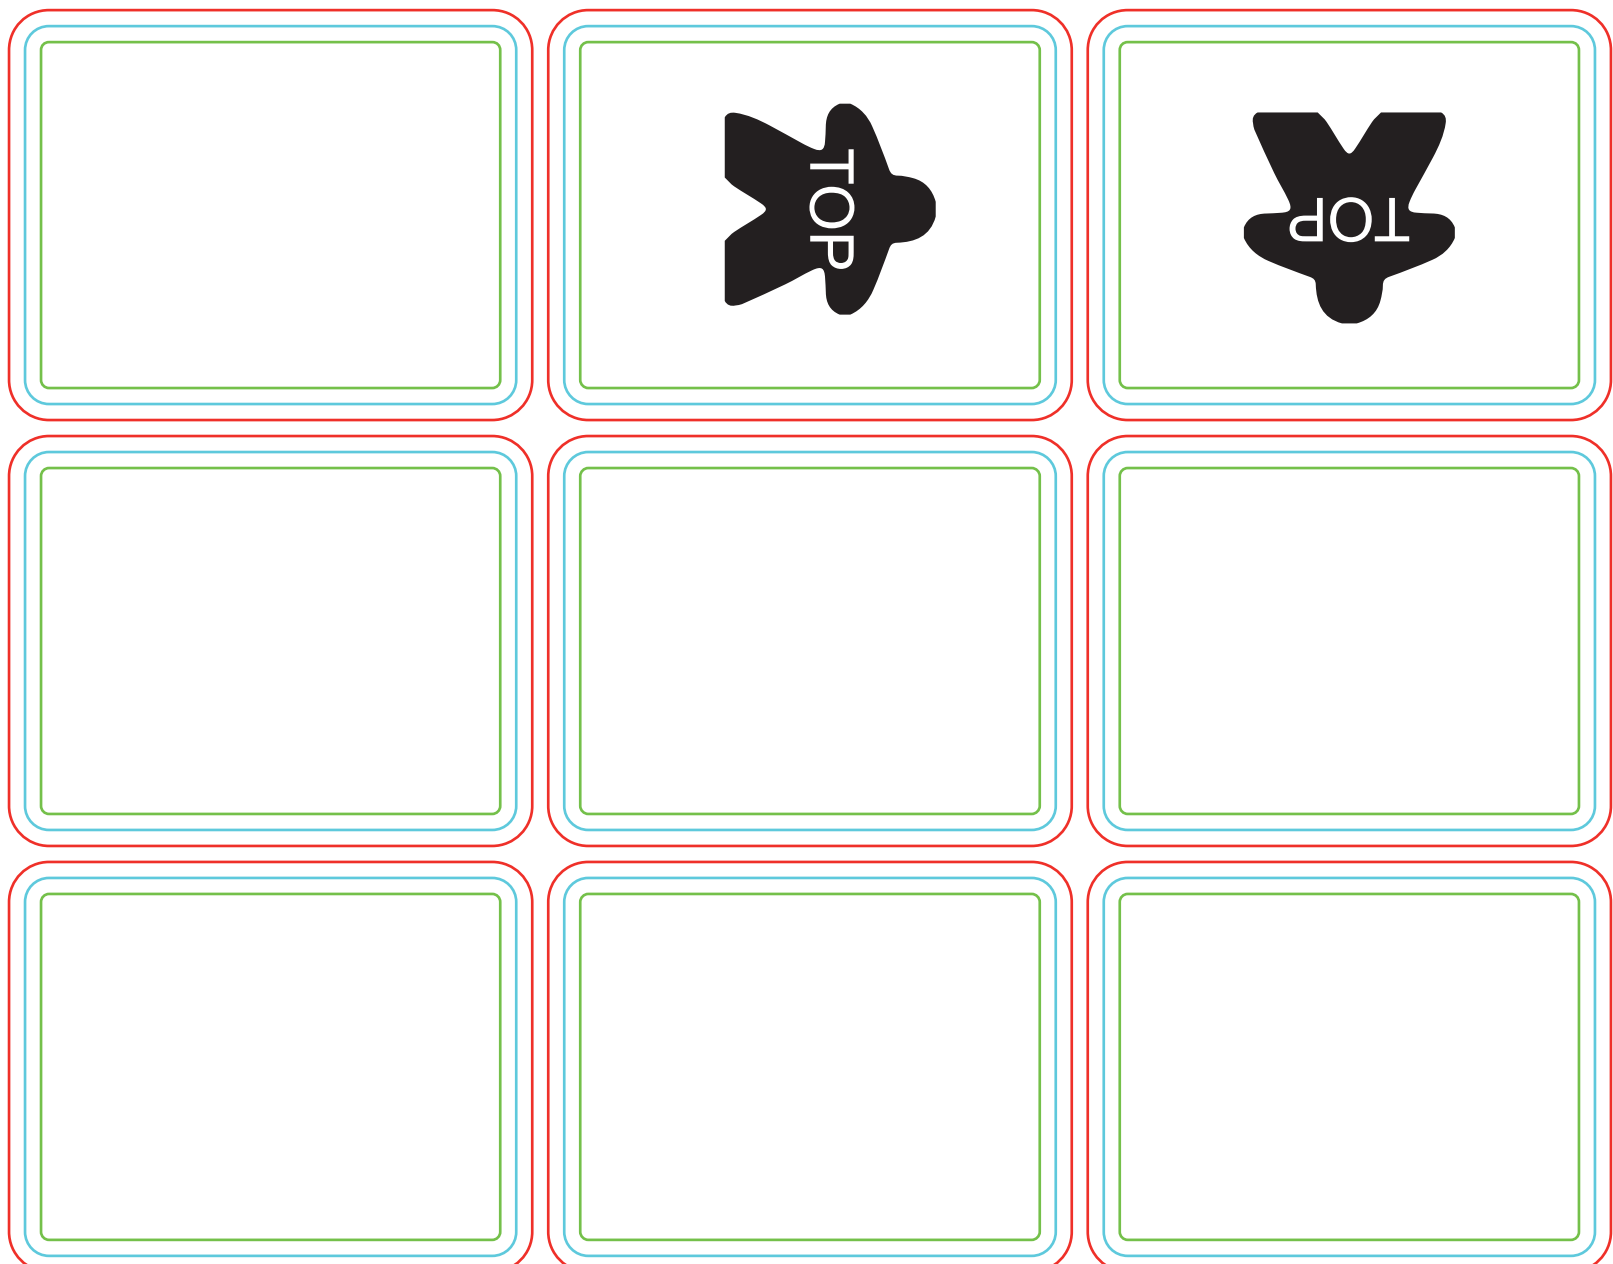

— Text safe area — Cut/trim line for final size — Bleed for background colour or artwork

FRONTS
BACKS

FRONTS
BACKS

Double sided 2.56" x 1.97" Die cut rounded rectangle template | 9 per sheet

— Text safe area — Cut/trim line for final size — Bleed for background colour or artwork