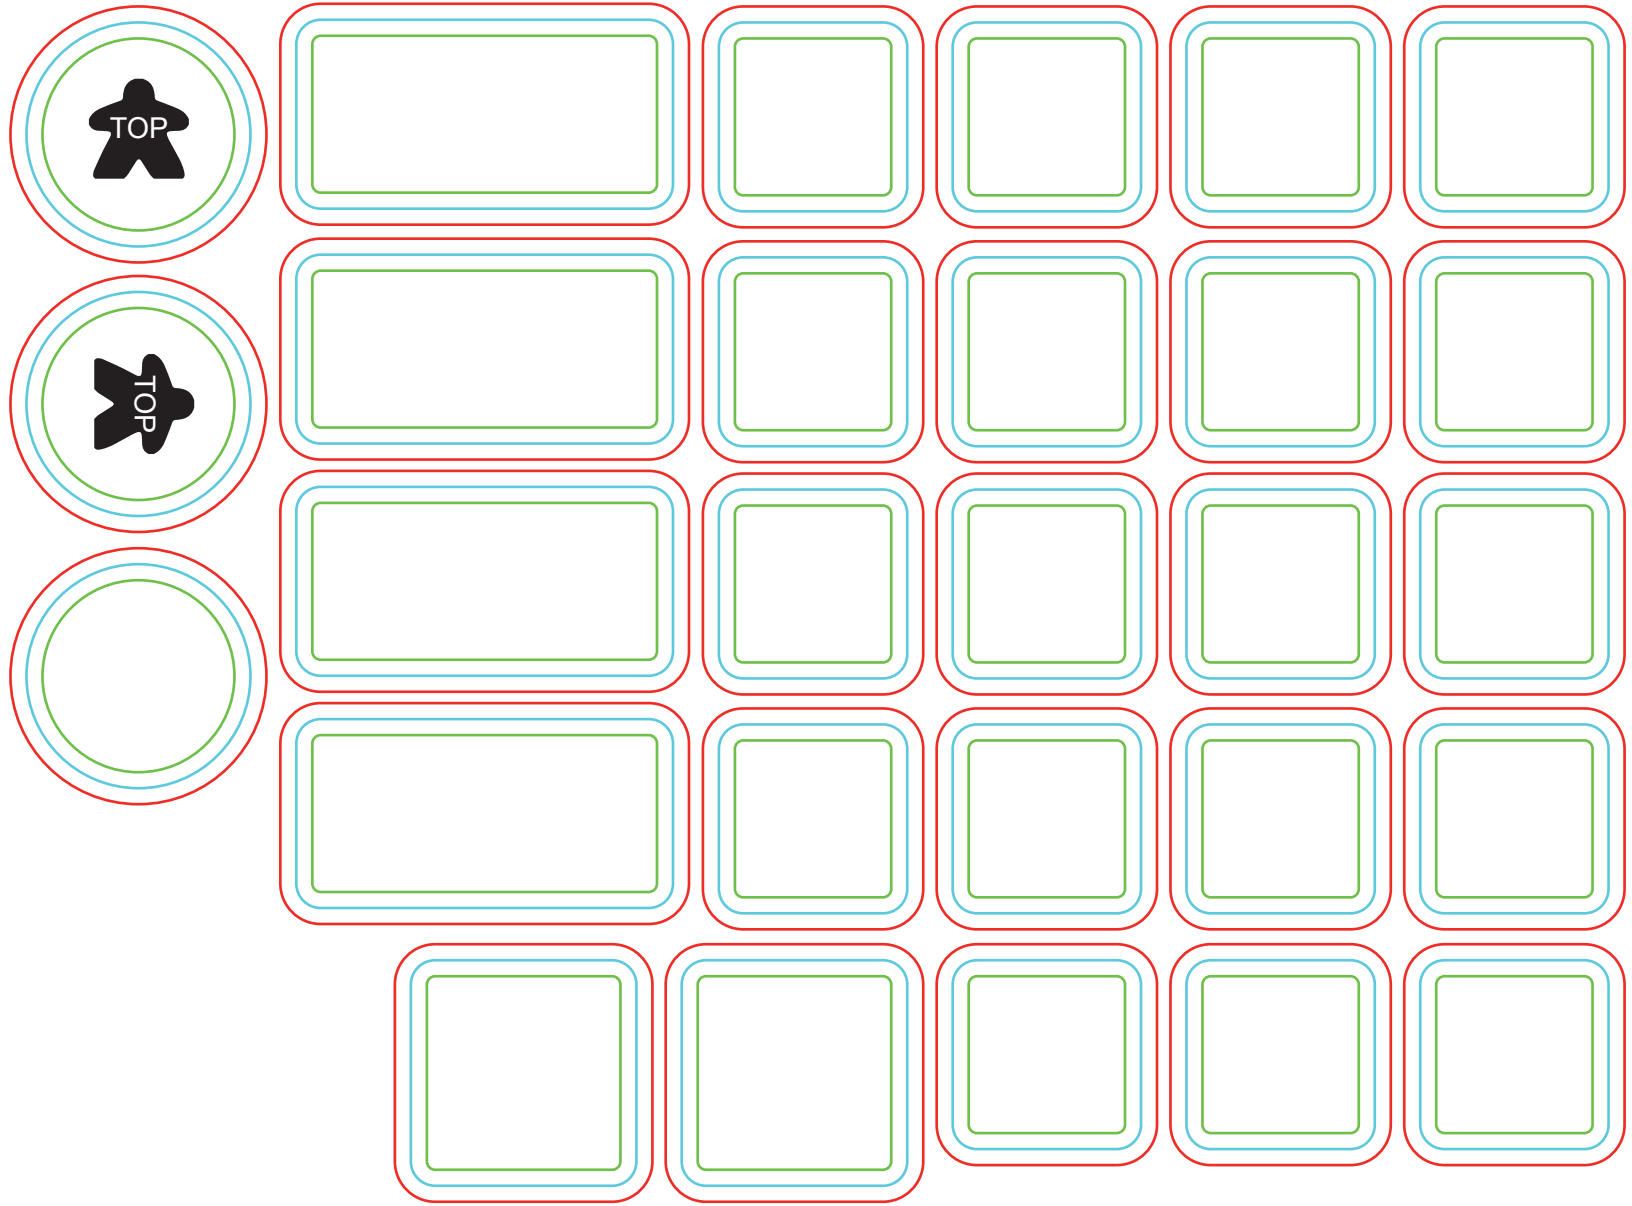

Double Sided Die Cut Rounded Squares and Rectangles

FRONTS
BACKS

FRONTS
BACKS

Single Sided Die Cut Rounded Squares and Rectangles

— Text safe area — Cut/trim line for final size — Bleed for background colour or artwork