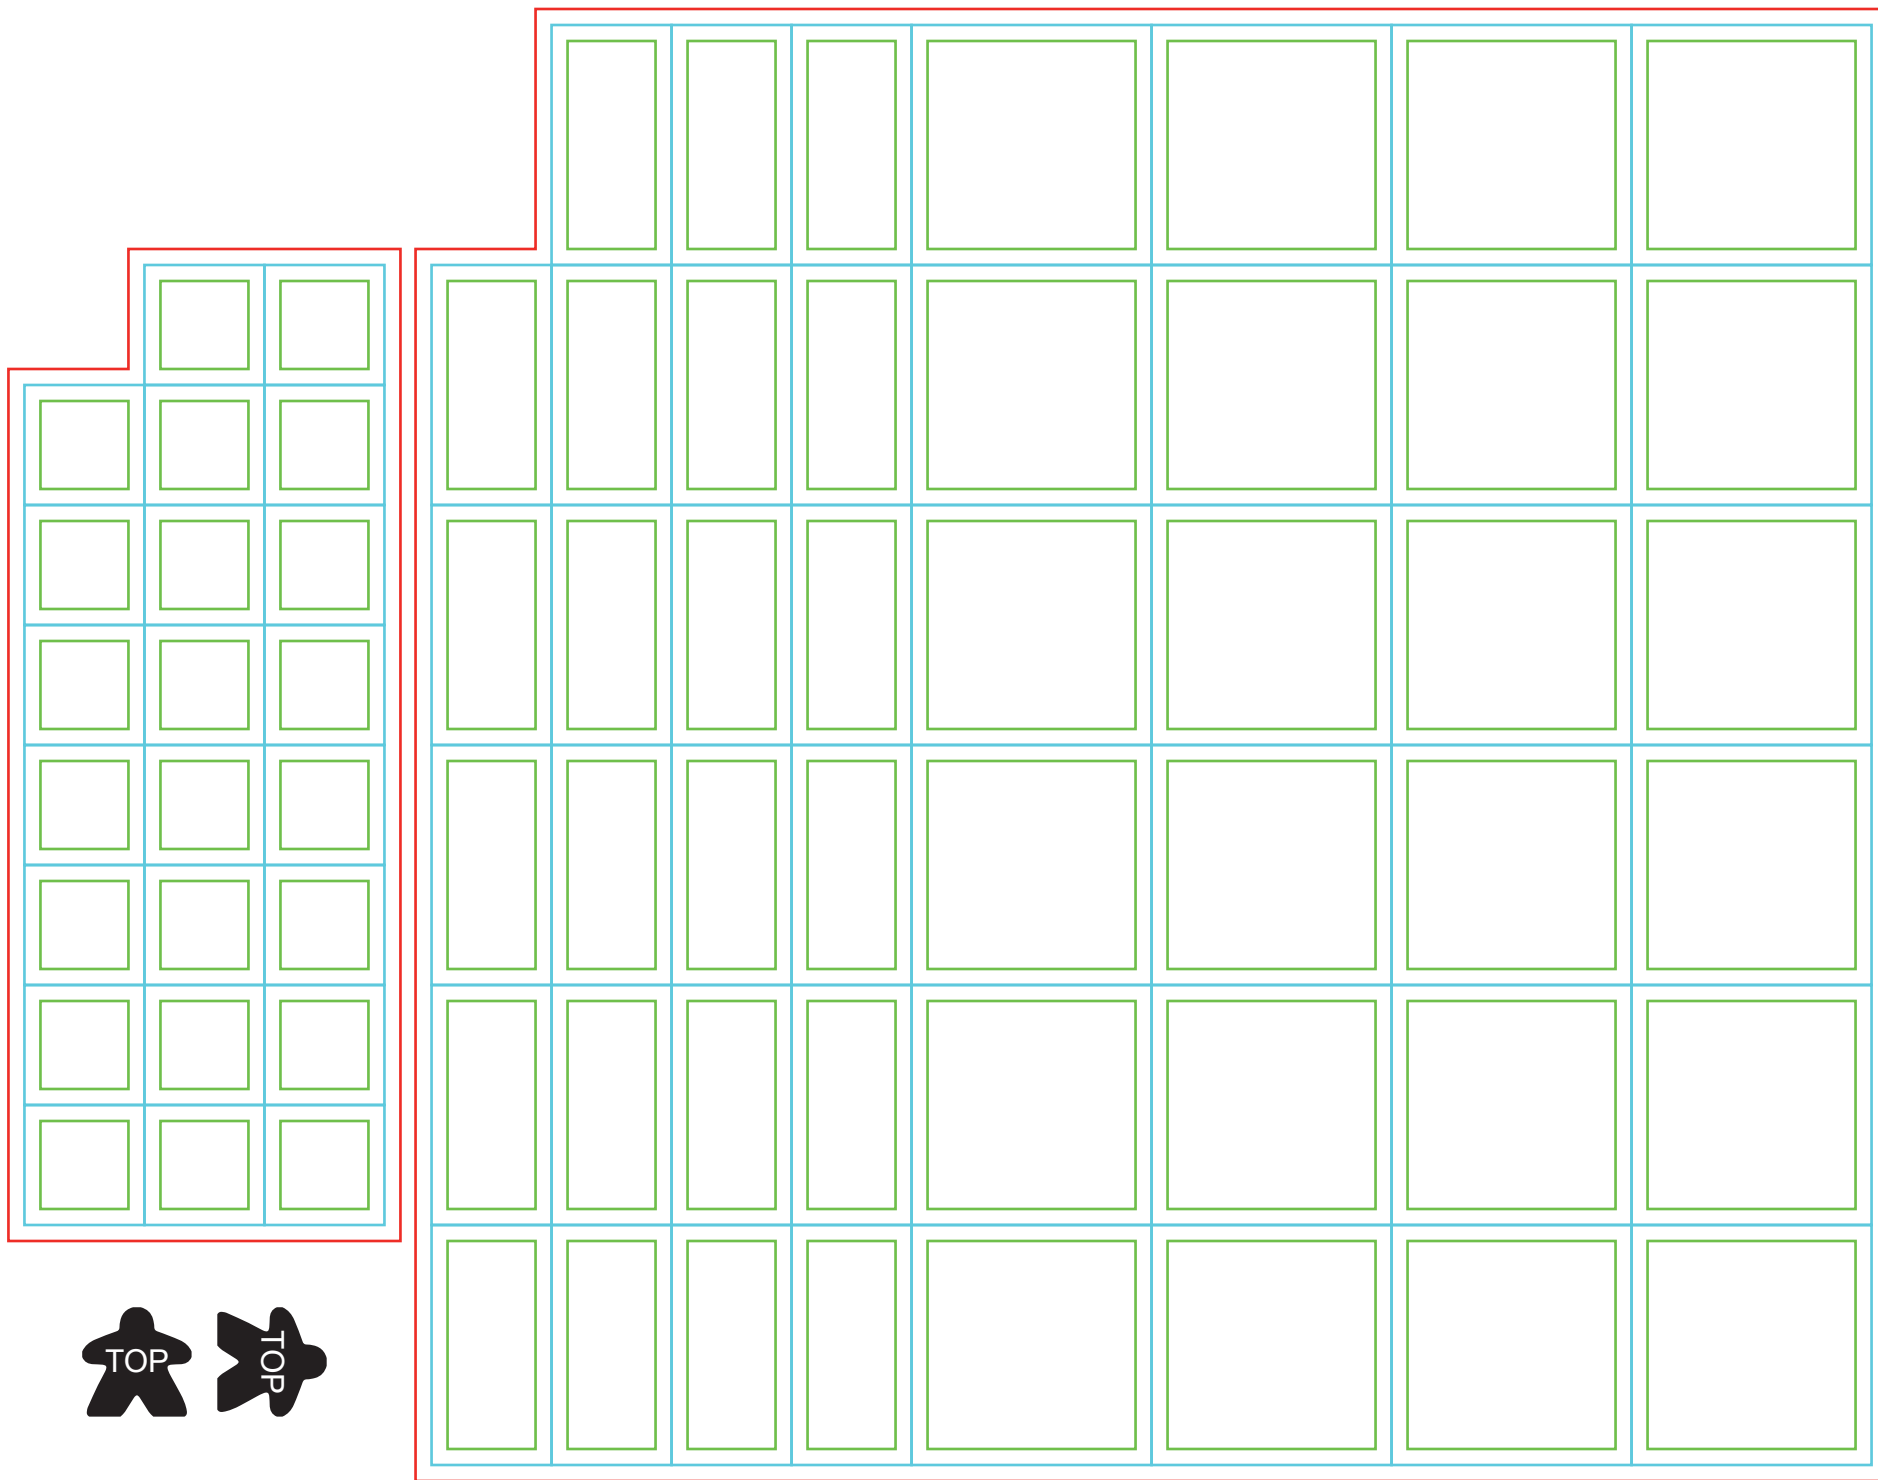

Double Sided Die Cut Multiple Squares and Rectangles Template

FRONTS

FRONTS

BACKS

BACKS

— Text safe area — Cut/trim line for final size — Bleed for background colour or artwork

Single Sided Die Cut Multiple Squares and Rectangles Template

— Text safe area — Cut/trim line for final size — Bleed for background colour or artwork