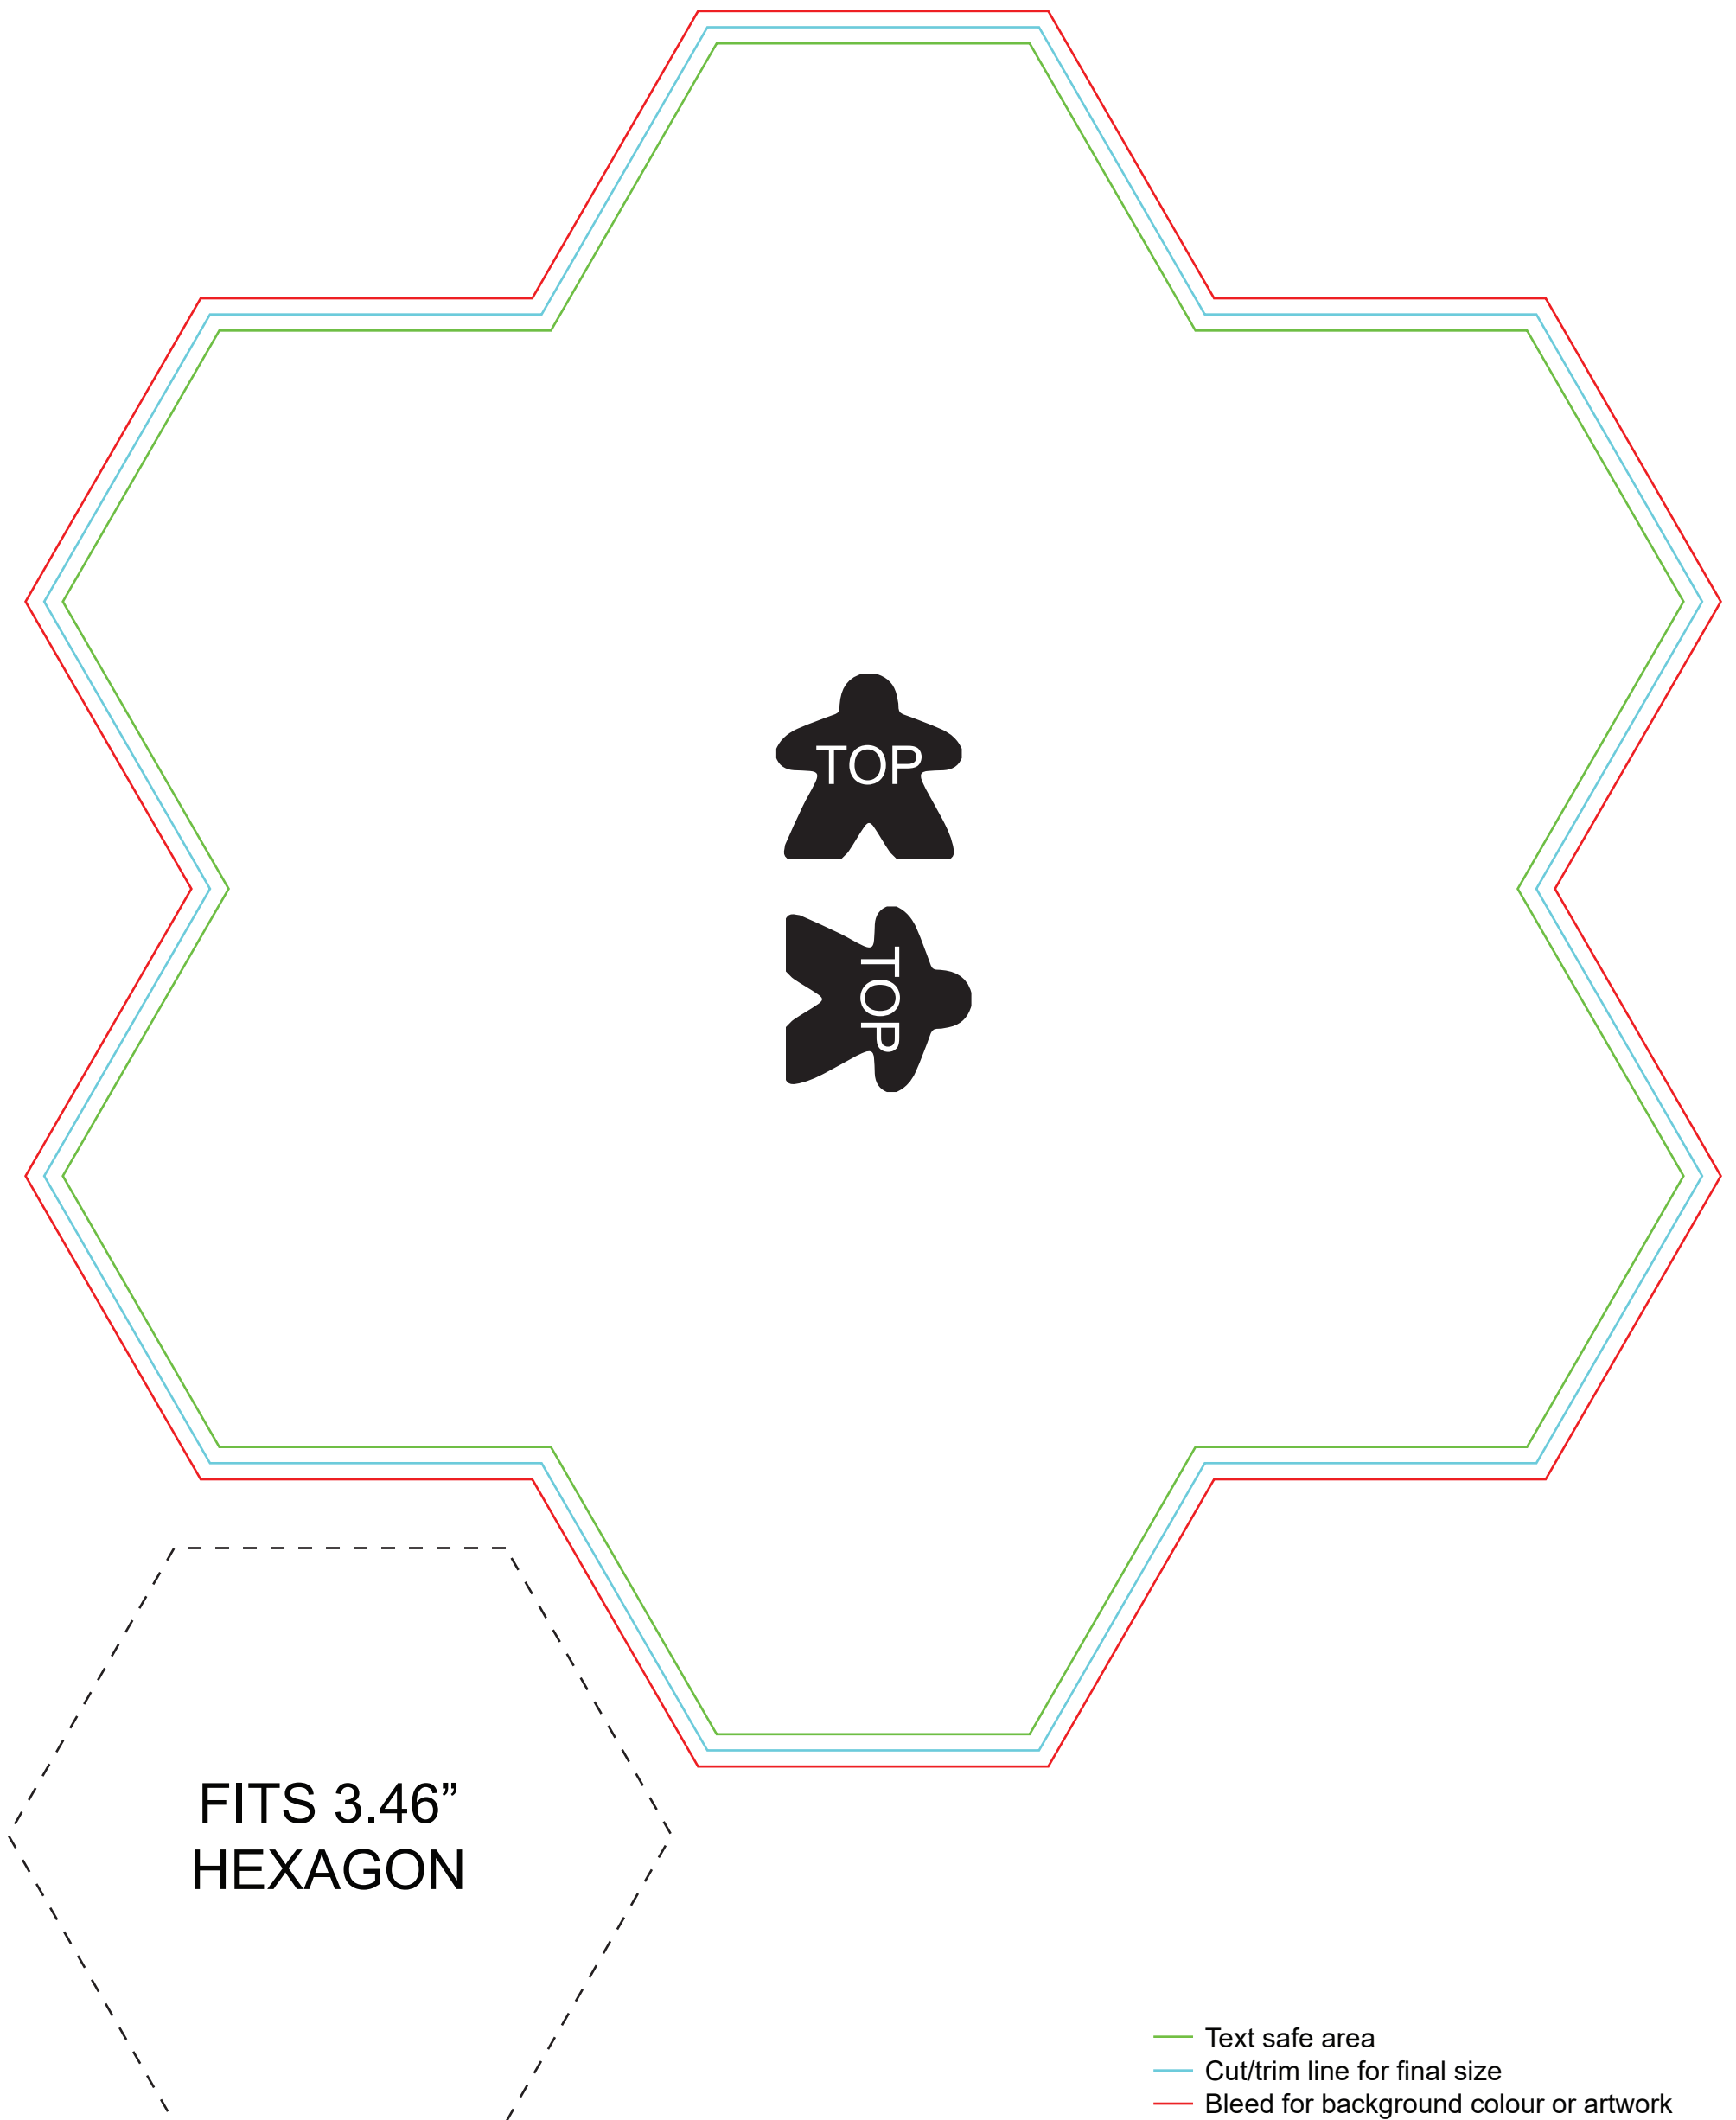

Double sided 10.38" Die cut hexagon flower template | 1 per sheet

# FRONT

- Text safe area
- Cut/trim line for final size
- Bleed for background colour or artwork

Double sided 10.38" Die cut hexagon flower template | 1 per sheet

BACK

- Text safe area
- Cut/trim line for final size
- Bleed for background colour or artwork

Single Sided 10.38" Die cut hexagon flower template | 1 per sheet