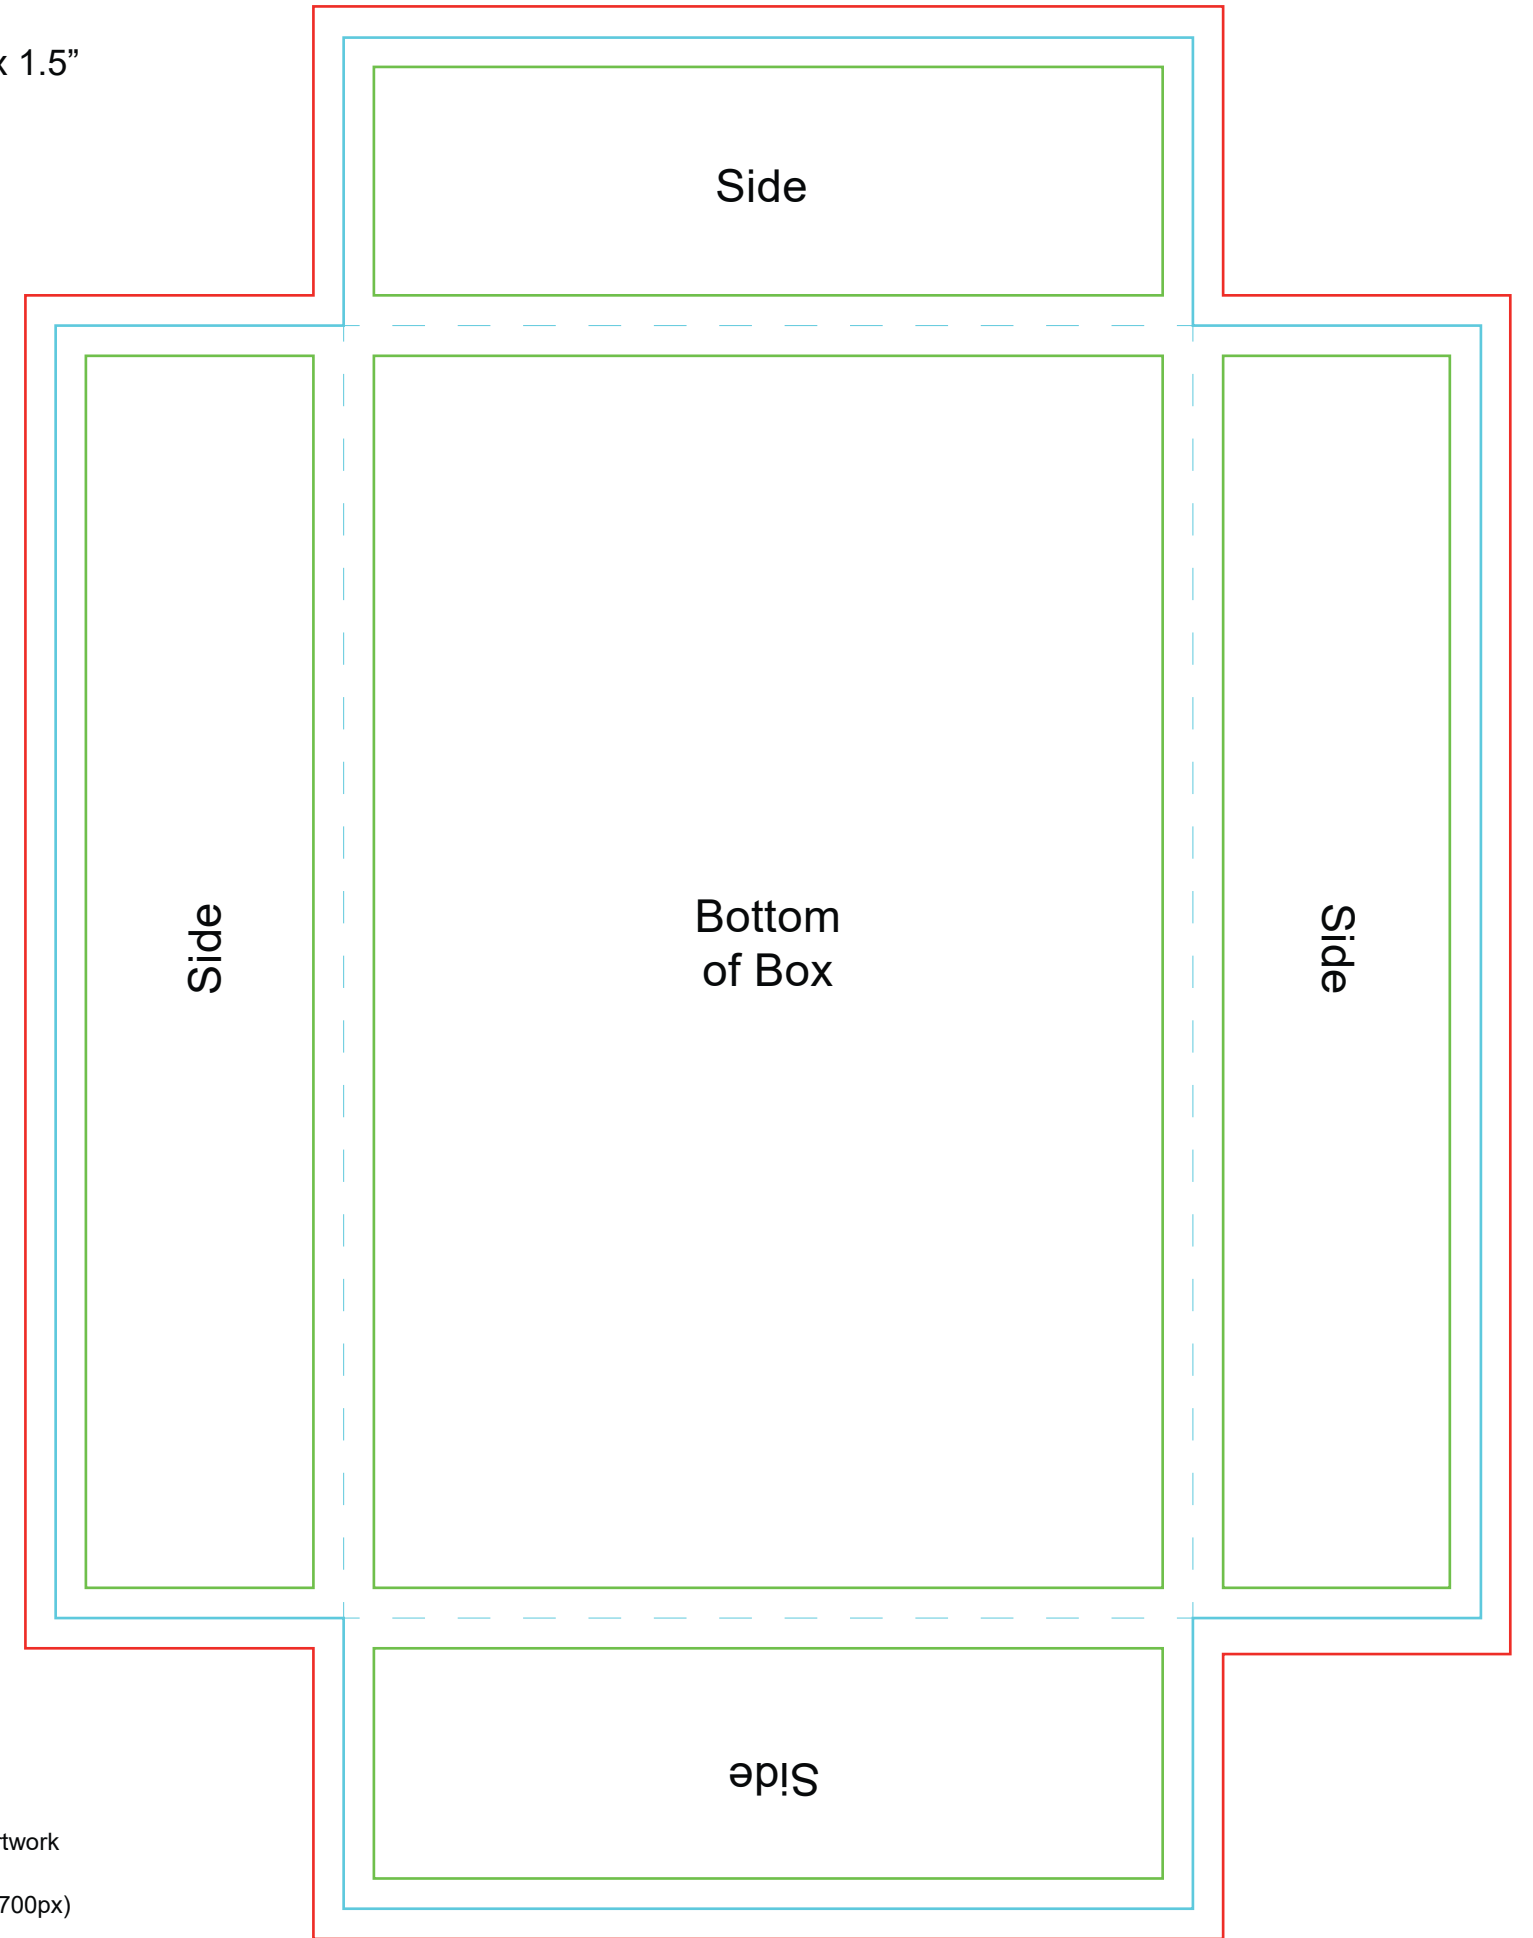

Box template | 4.6" x 6.9" x 1.5"

- Text safe area
- Cut/trim line for final size
- Bleed for background colour or artwork

File size: 300 DPI - 13x19" (3900px x 5700px)
Acceptable file format: JPG or PNG
Important! Remove guide layers before upload