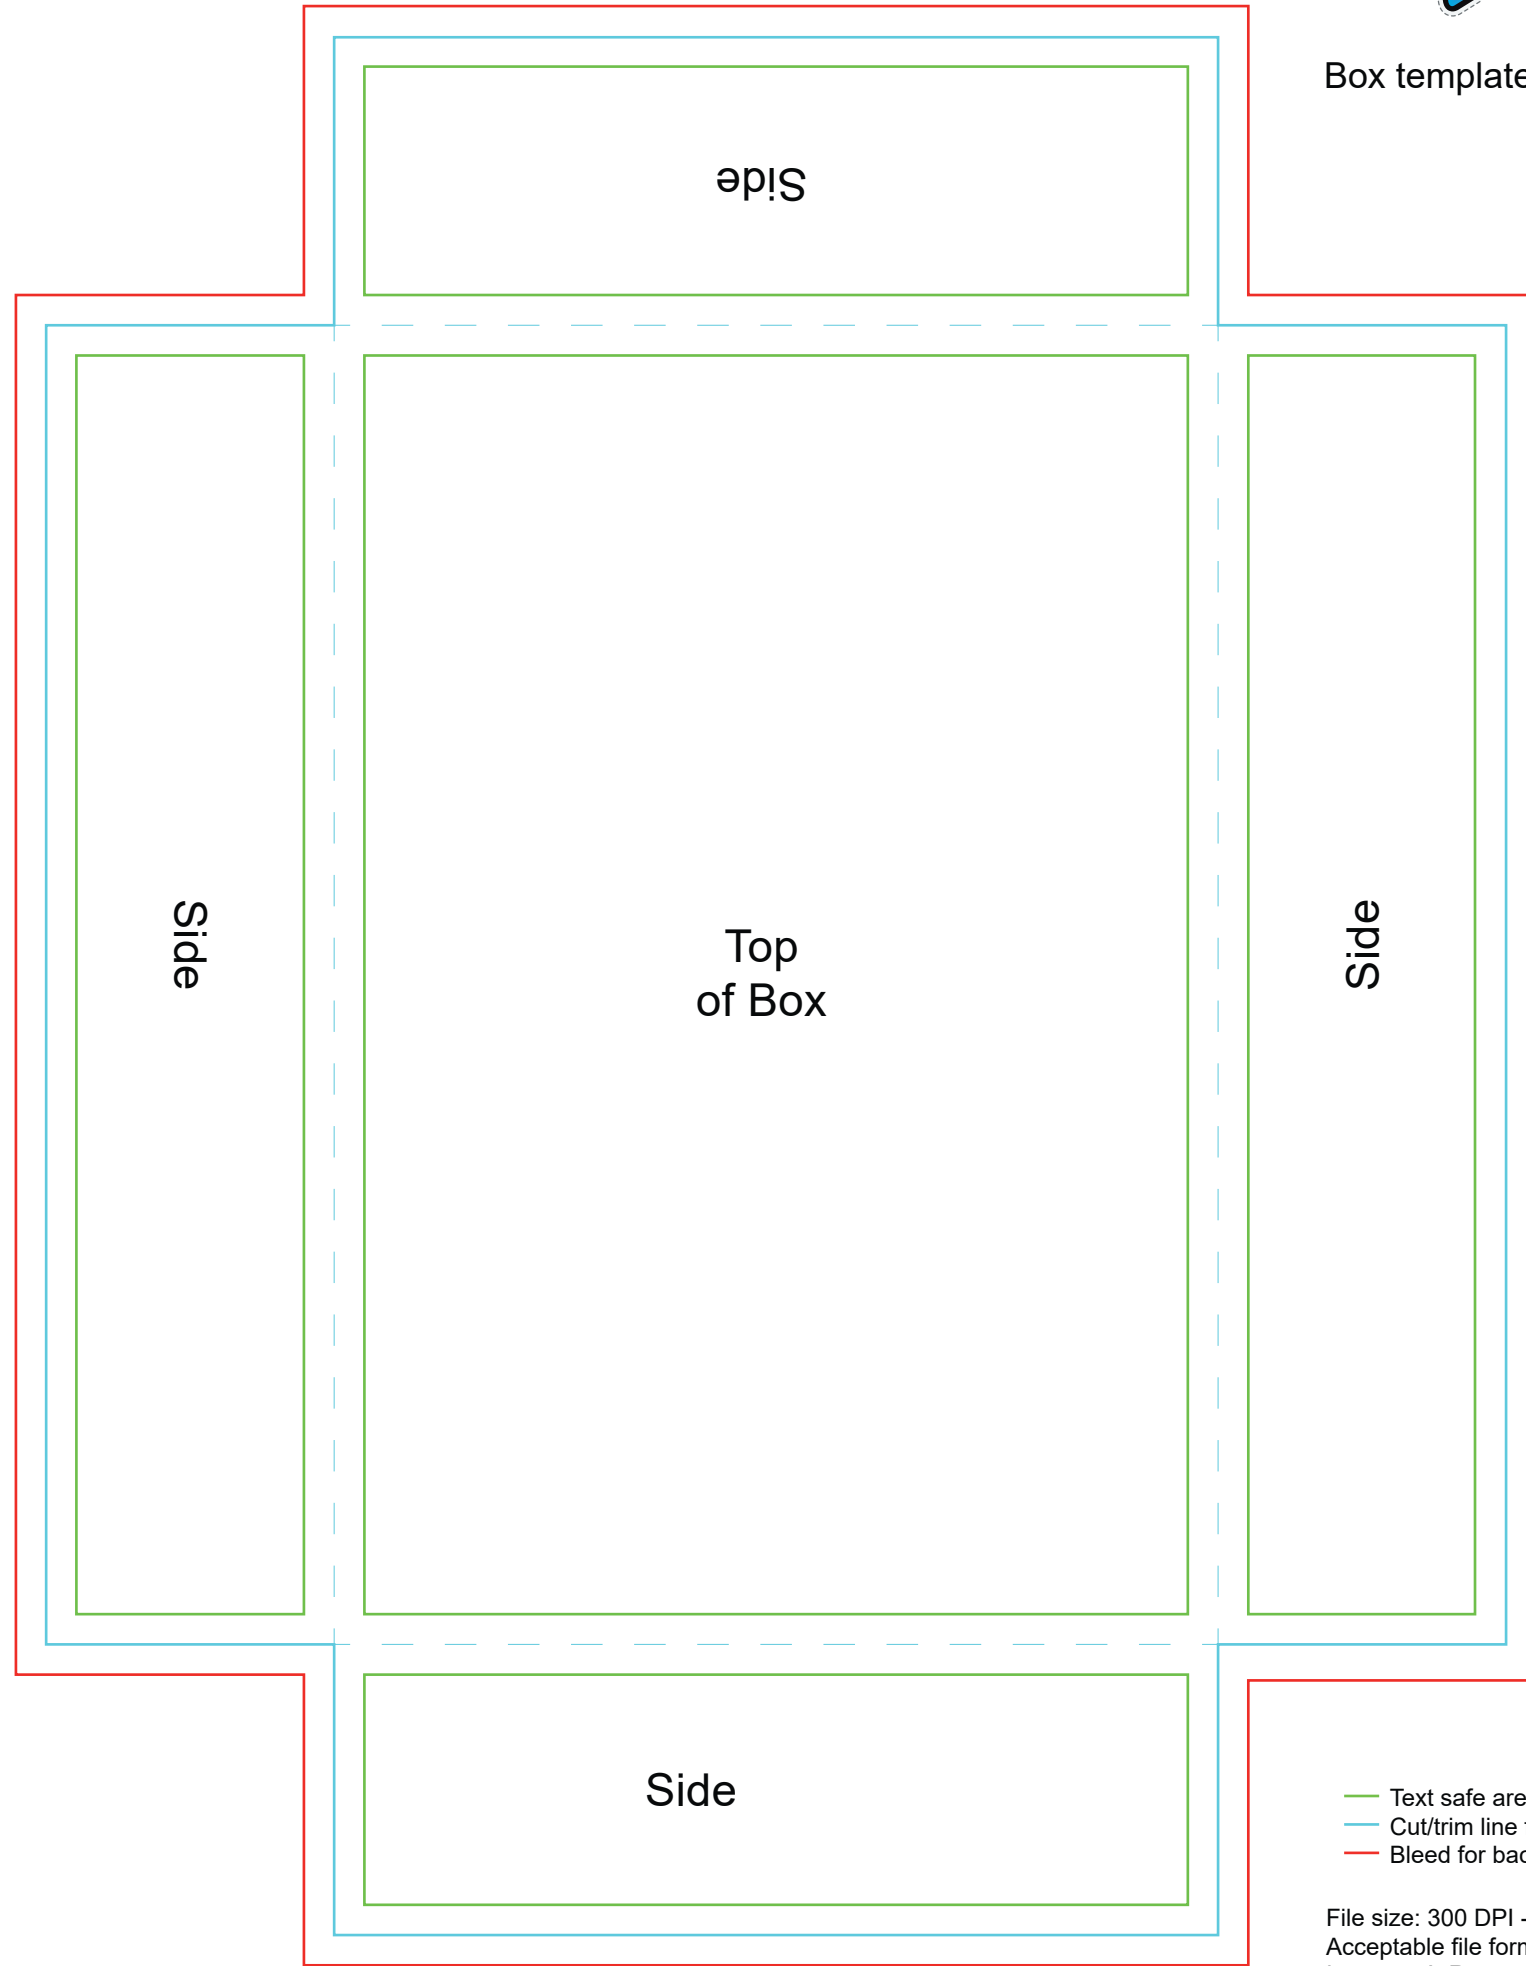

Box template | 4.6" x 6.9" x 1.5"

- Text safe area
- Cut/trim line for final size
- Bleed for background colour or artwork

File size: 300 DPI - 13x19" (3900px x 5700px)
Acceptable file format: JPG or PNG
Important! Remove guide layers before upload