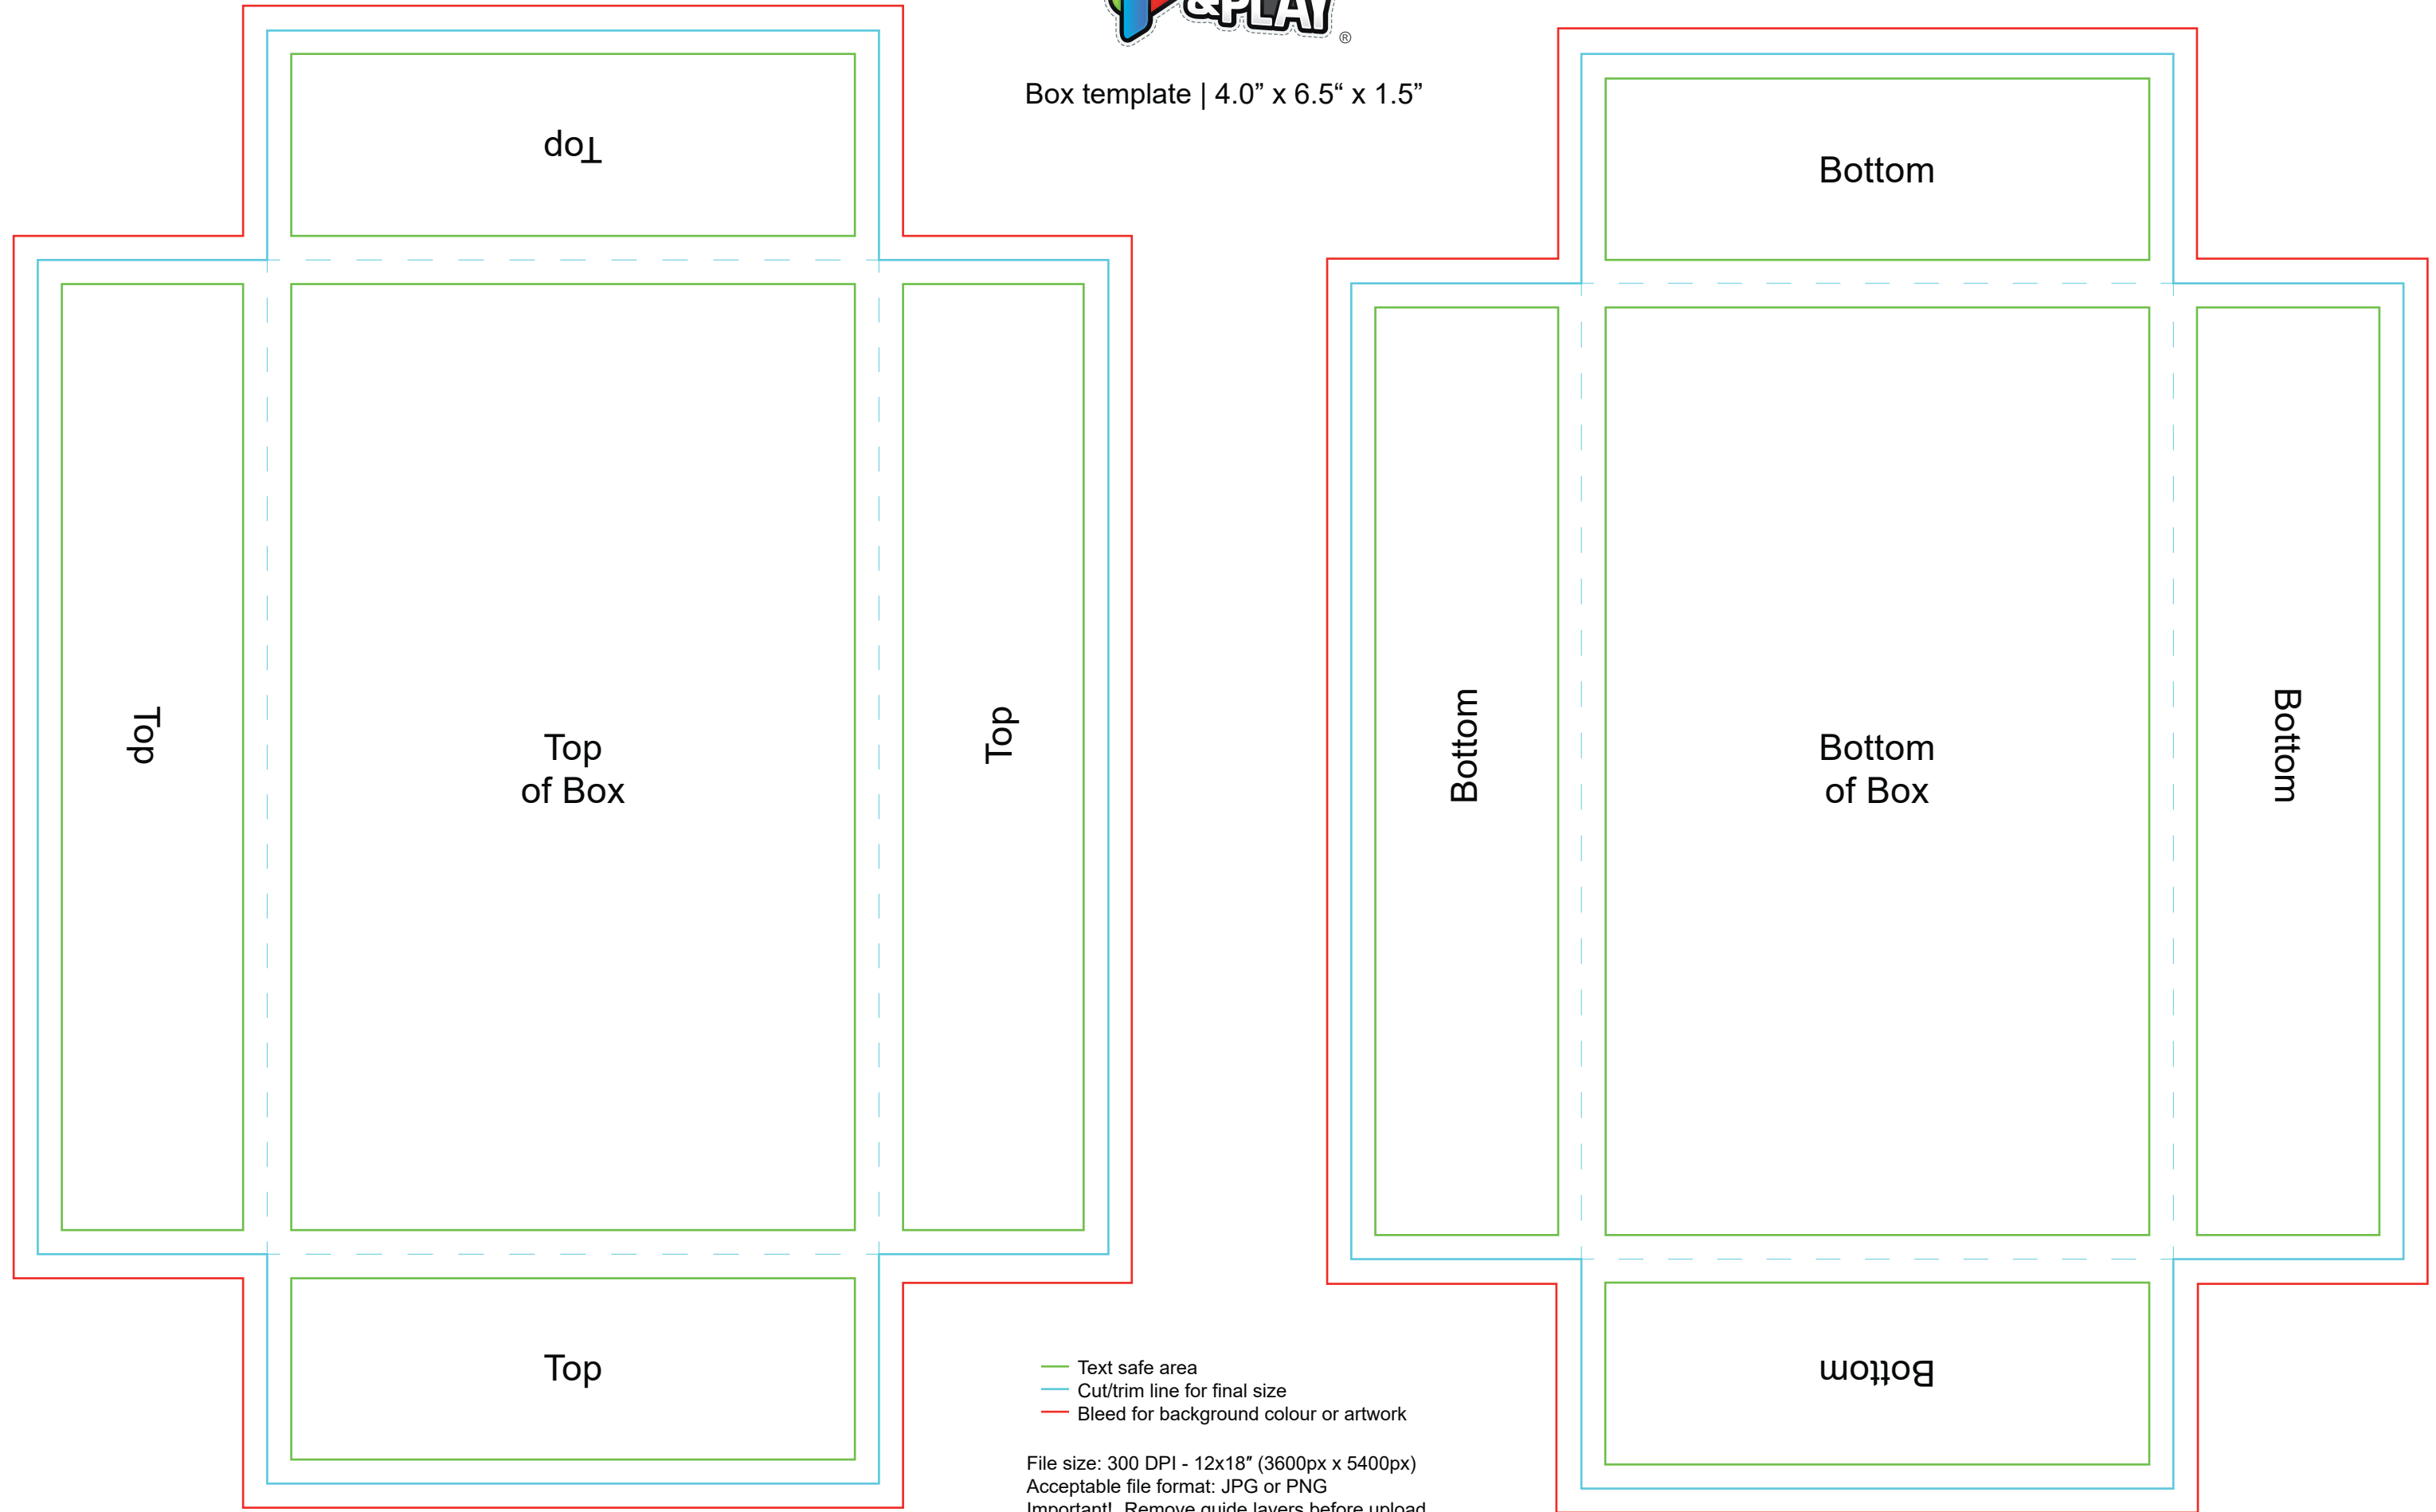

Box template | 4.0" x 6.5" x 1.5"

- Text safe area
- Cut/trim line for final size
- Bleed for background colour or artwork

File size: 300 DPI - 12x18" (3600px x 5400px)
Acceptable file format: JPG or PNG
Important! Remove guide layers before upload