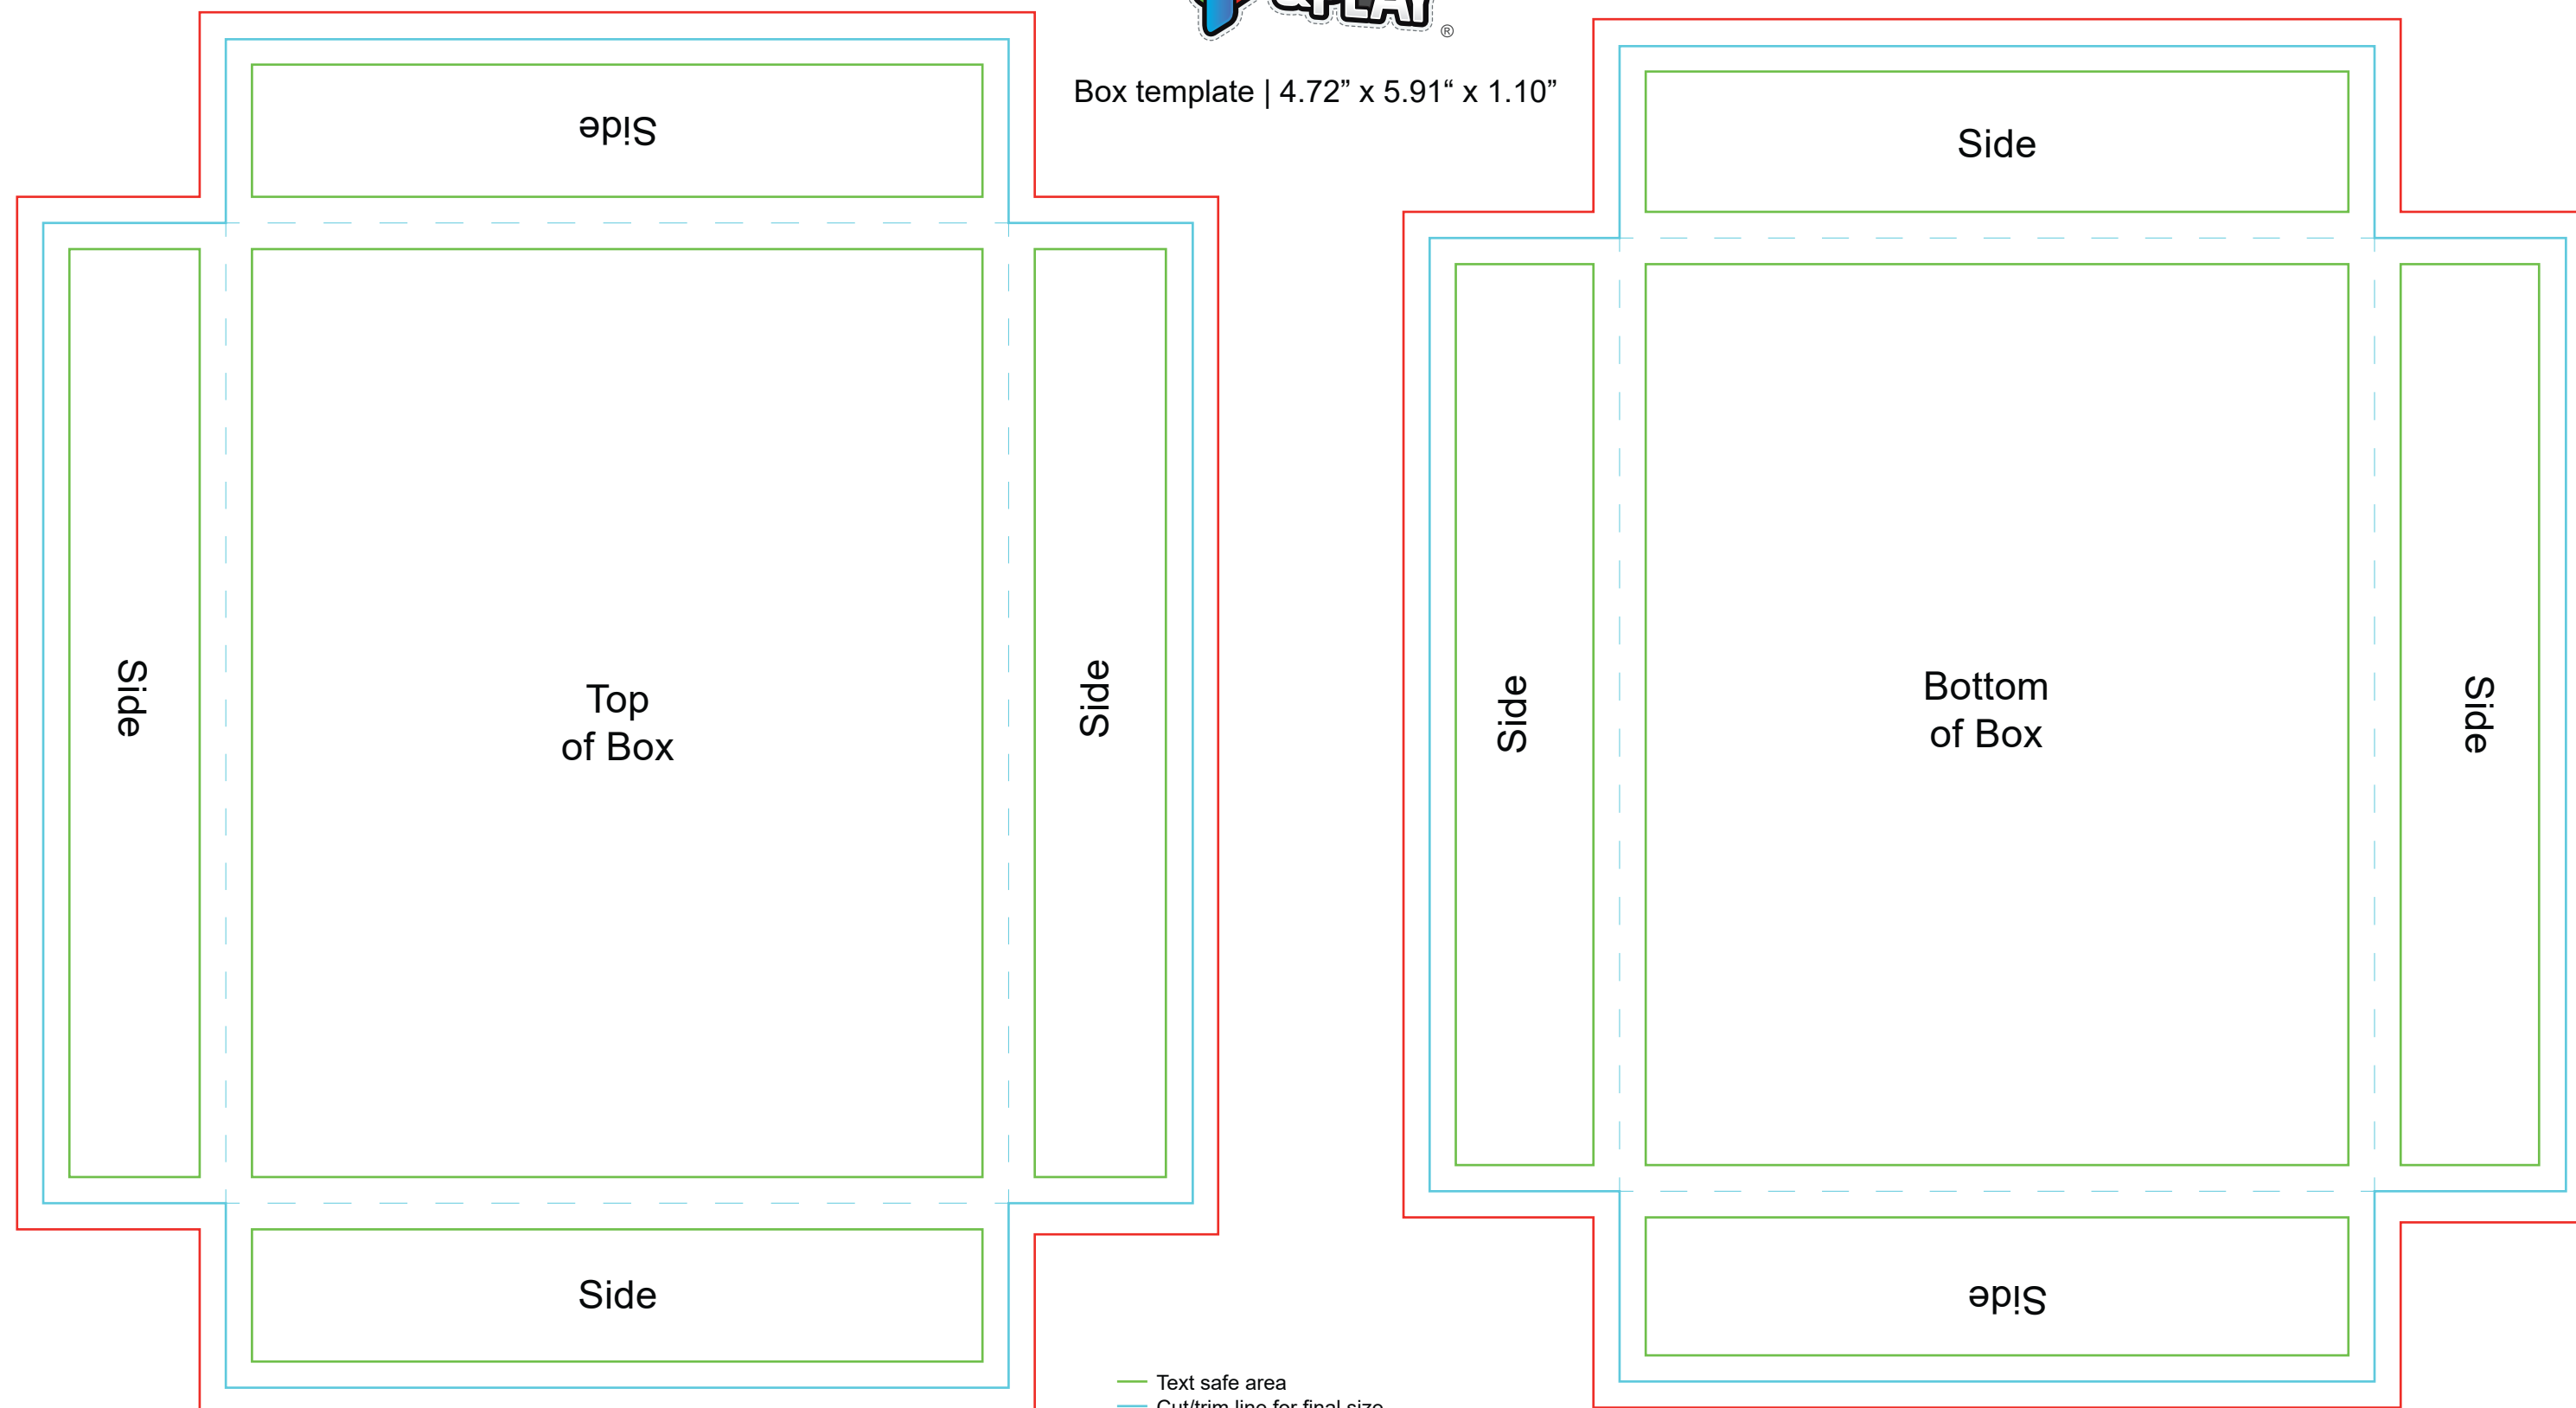

Box template | 4.72" x 5.91" x 1.10"

- Text safe area
- Cut/trim line for final size
- Bleed for background colour or artwork

File size: 300 DPI - 13x19" (3900px x 5700px)
Acceptable file format: JPG or PNG
Important! Remove guide layers before upload