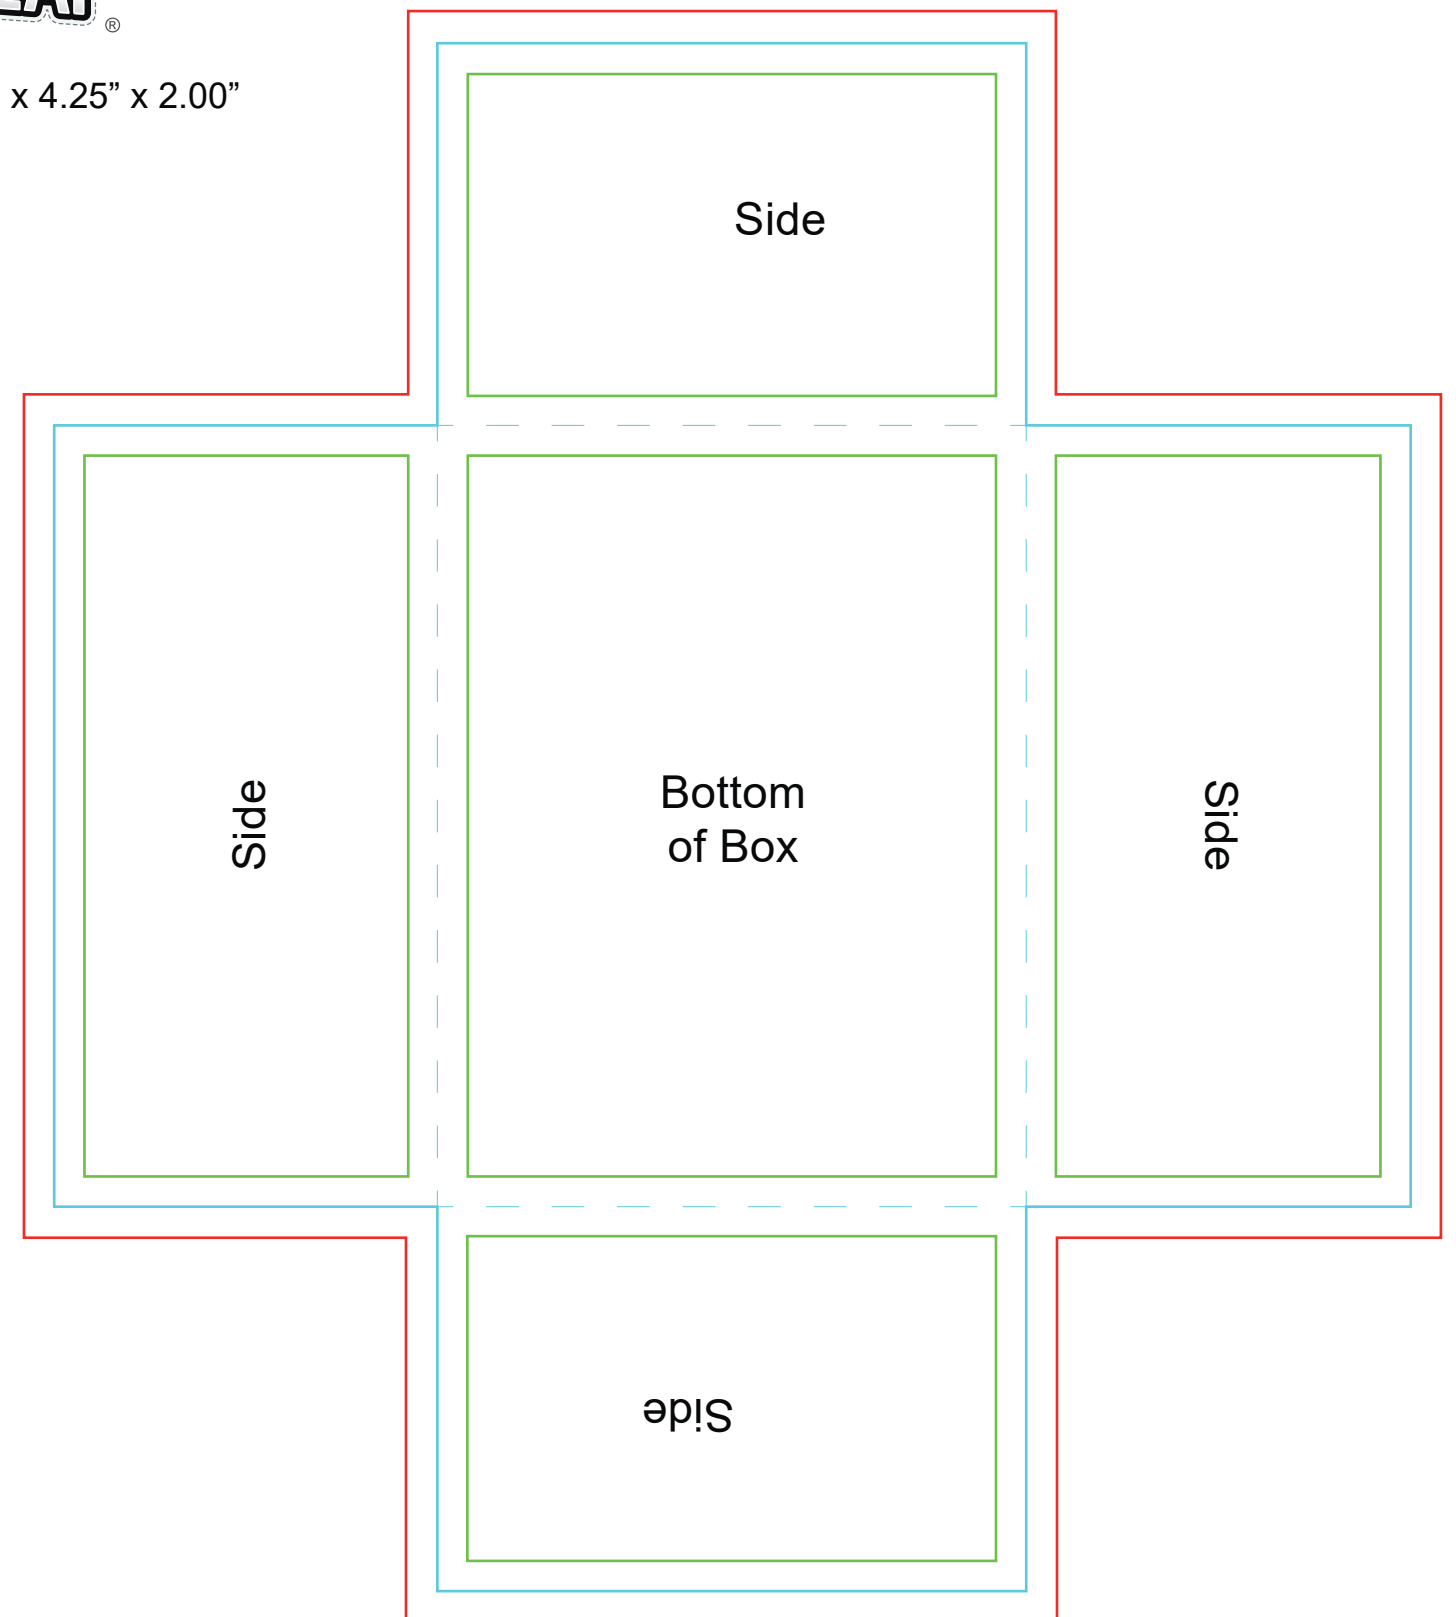

Box template | 3.25" x 4.25" x 2.00"

- Text safe area
- Cut/trim line for final size
- Bleed for background colour or artwork

File size: 300 DPI - 13x19" (3900px x 5700px)  
Acceptable file format: JPG or PNG  
Important! Remove guide layers before upload