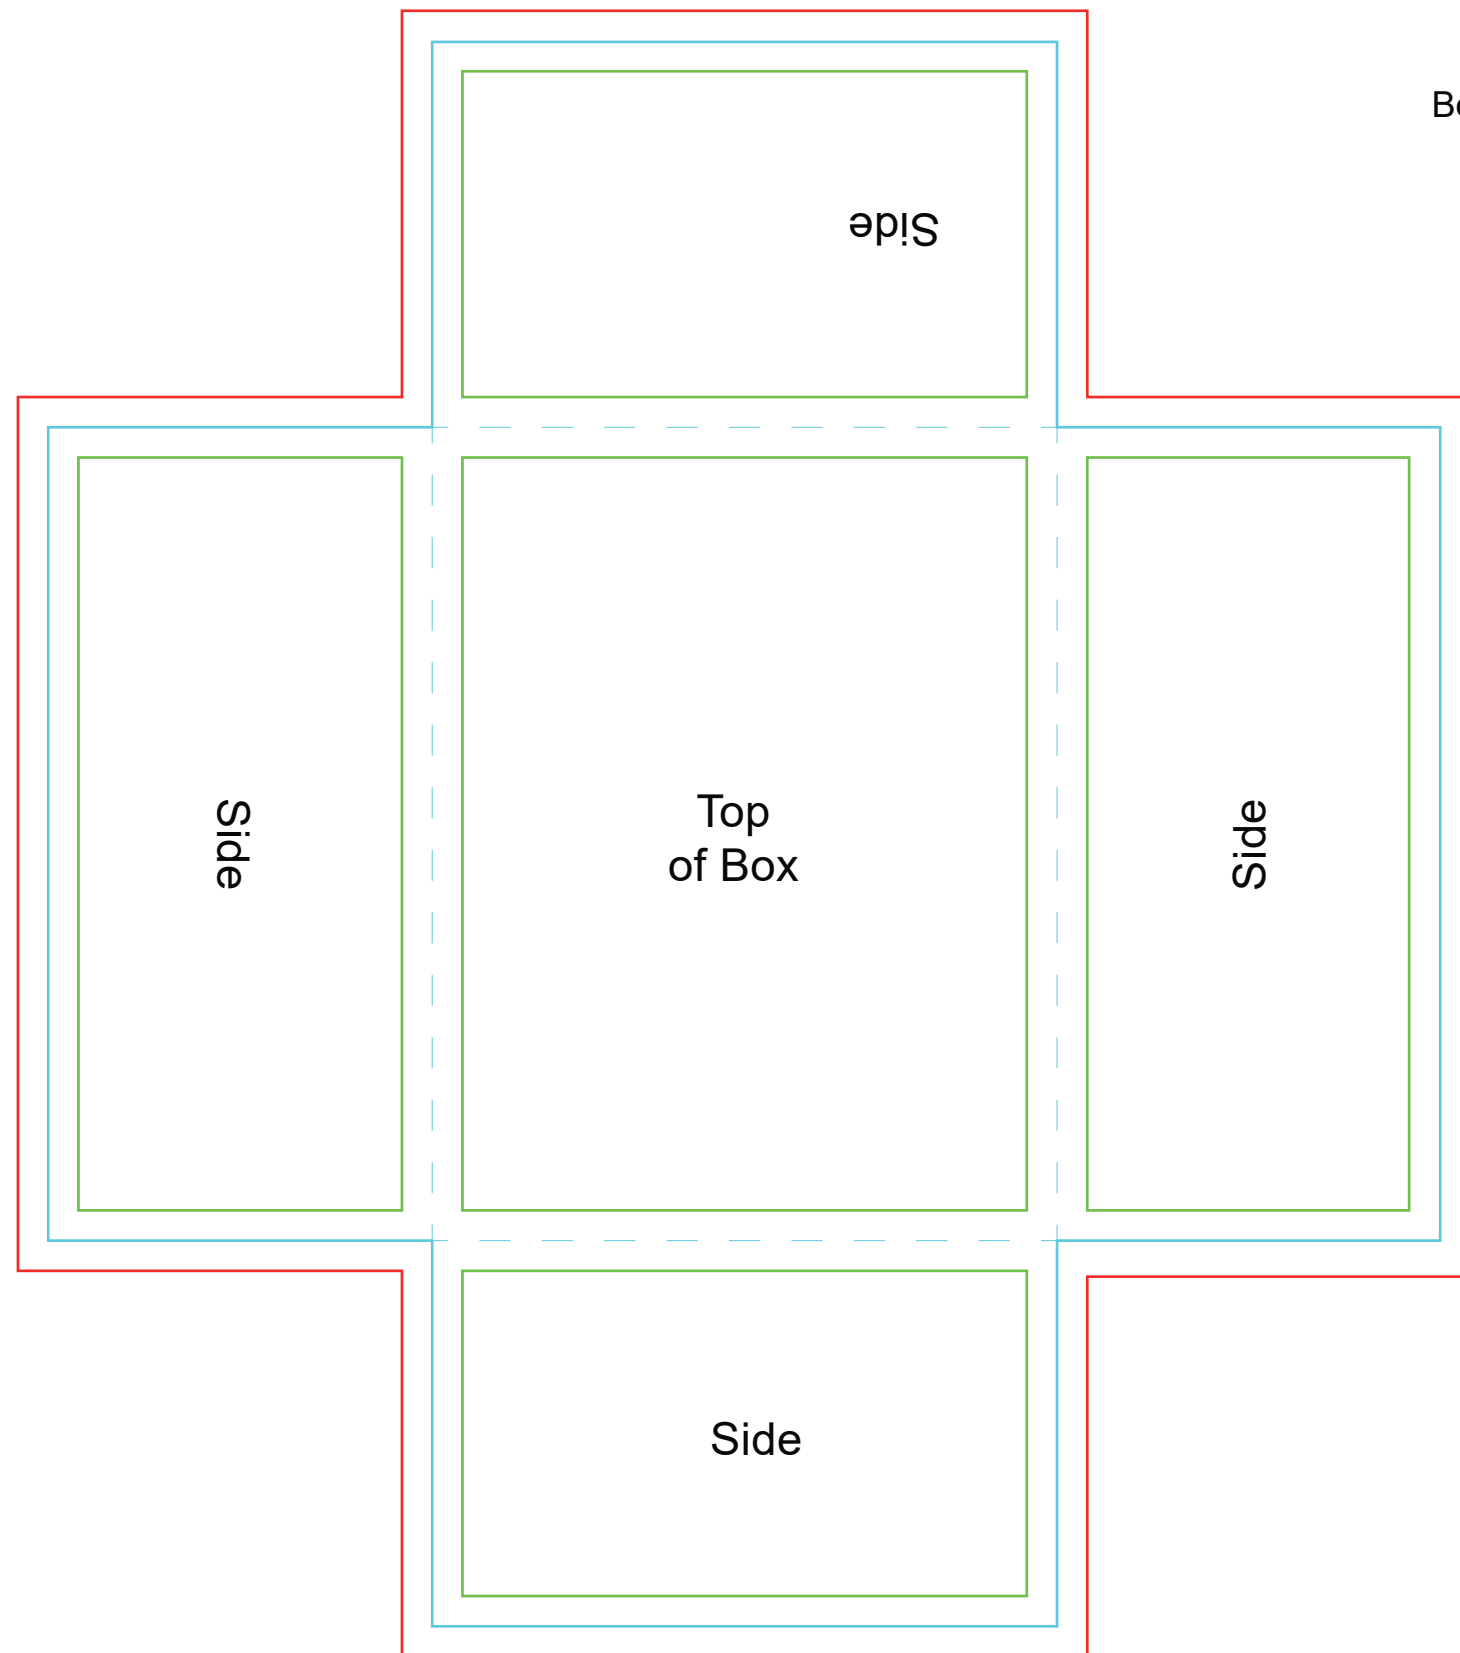

Box template | 3.25" x 4.25" x 2.00"

- Text safe area
- Cut/trim line for final size
- Bleed for background colour or artwork

File size: 300 DPI - 13x19" (3900px x 5700px)  
Acceptable file format: JPG or PNG  
Important! Remove guide layers before upload