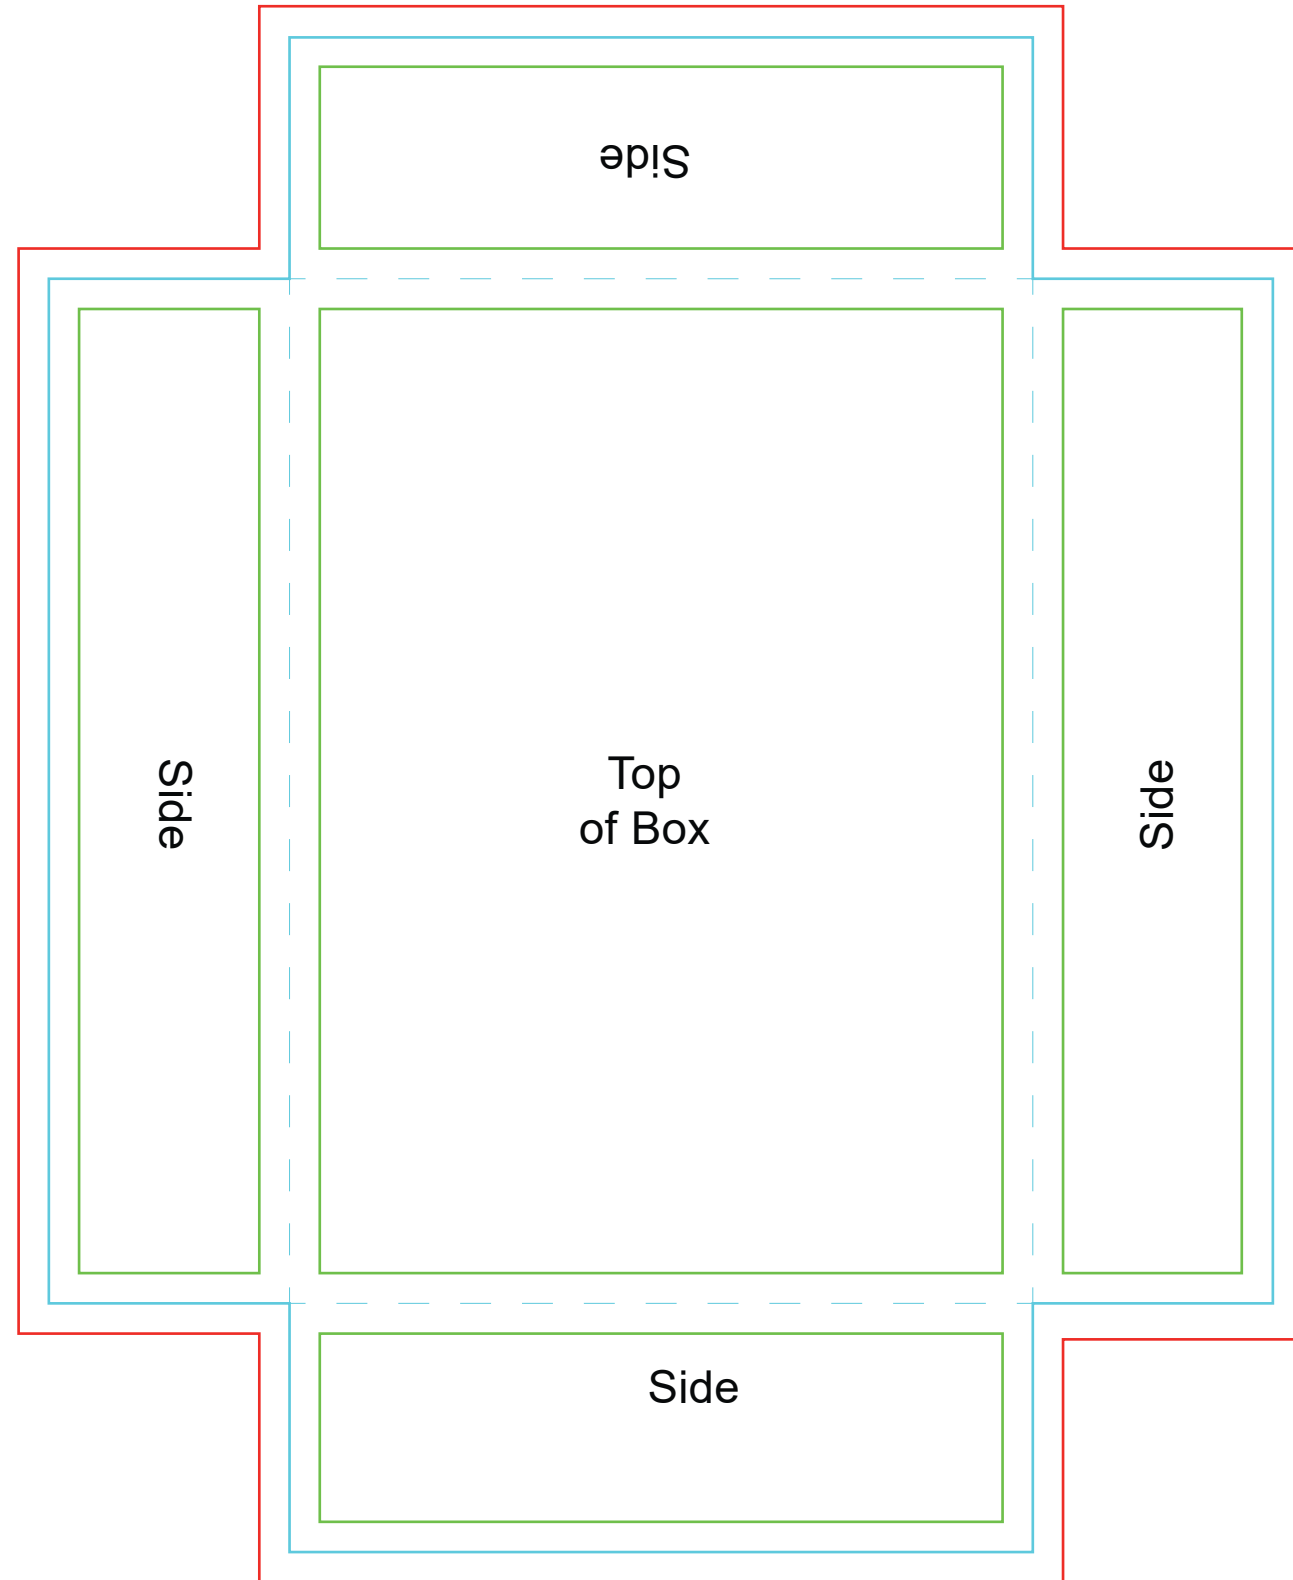

Box template | 3.88" x 5.38" x 1.25"

- Text safe area
- Cut/trim line for final size
- Bleed for background colour or artwork

File size: 300 DPI - 13x19" (3900px x 5700px)
Acceptable file format: JPG or PNG
Important! Remove guide layers before upload