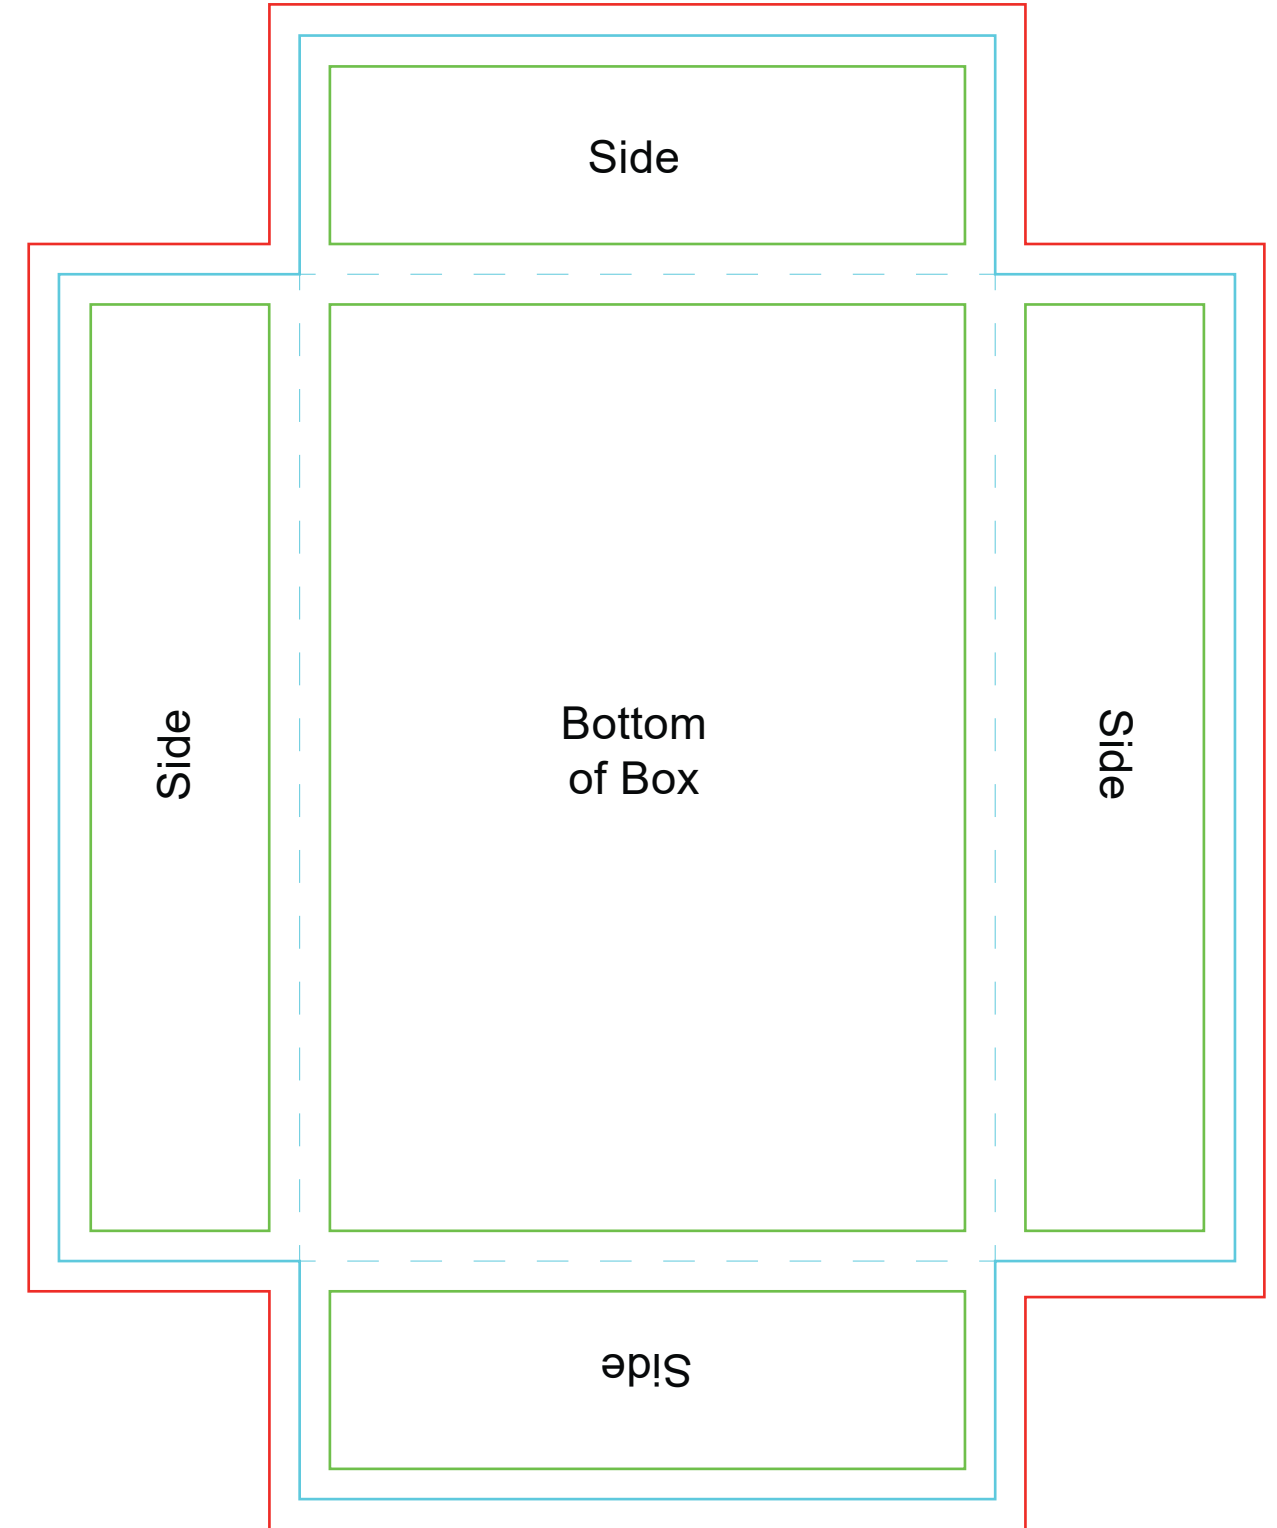

Box template | 3.88" x 5.38" x 1.25"

- Text safe area
- Cut/trim line for final size
- Bleed for background colour or artwork

File size: 300 DPI - 13x19" (3900px x 5700px)
Acceptable file format: JPG or PNG
Important! Remove guide layers before upload