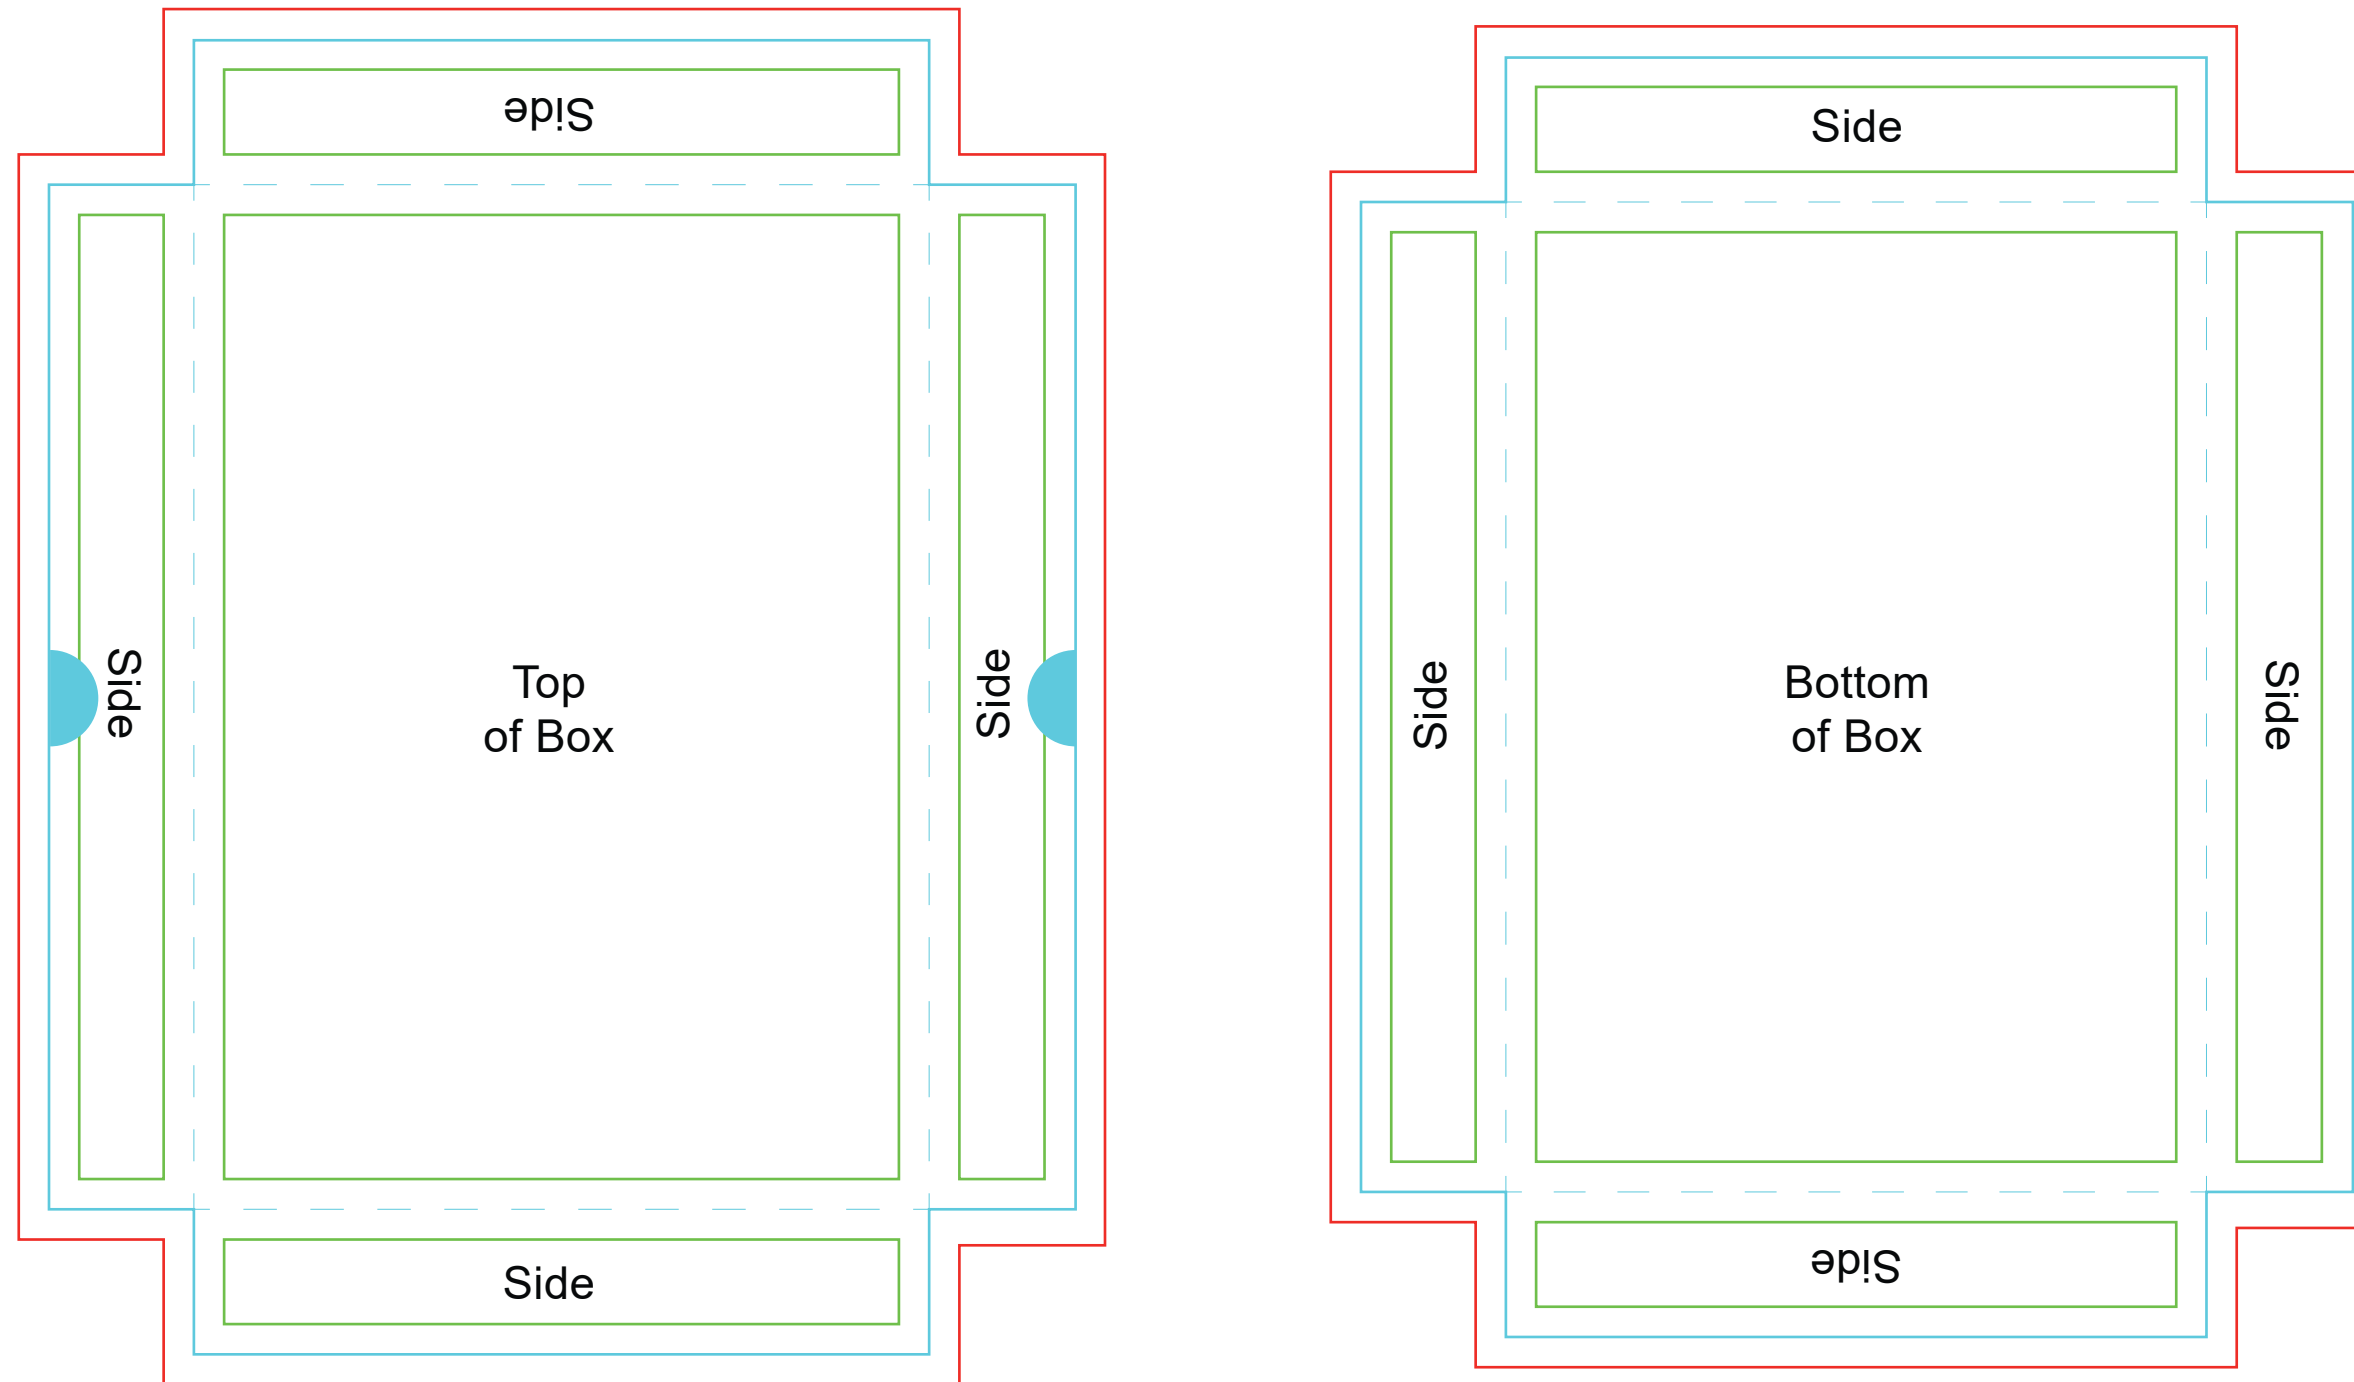

Box template | 3.65" x 5.15" x 0.75"

- Text safe area
- Cut/trim line for final size
- Bleed for background colour or artwork

File size: 300 DPI - 13x19" (3900px x 5700px)
Acceptable file format: JPG or PNG
Important! Remove guide layers before upload