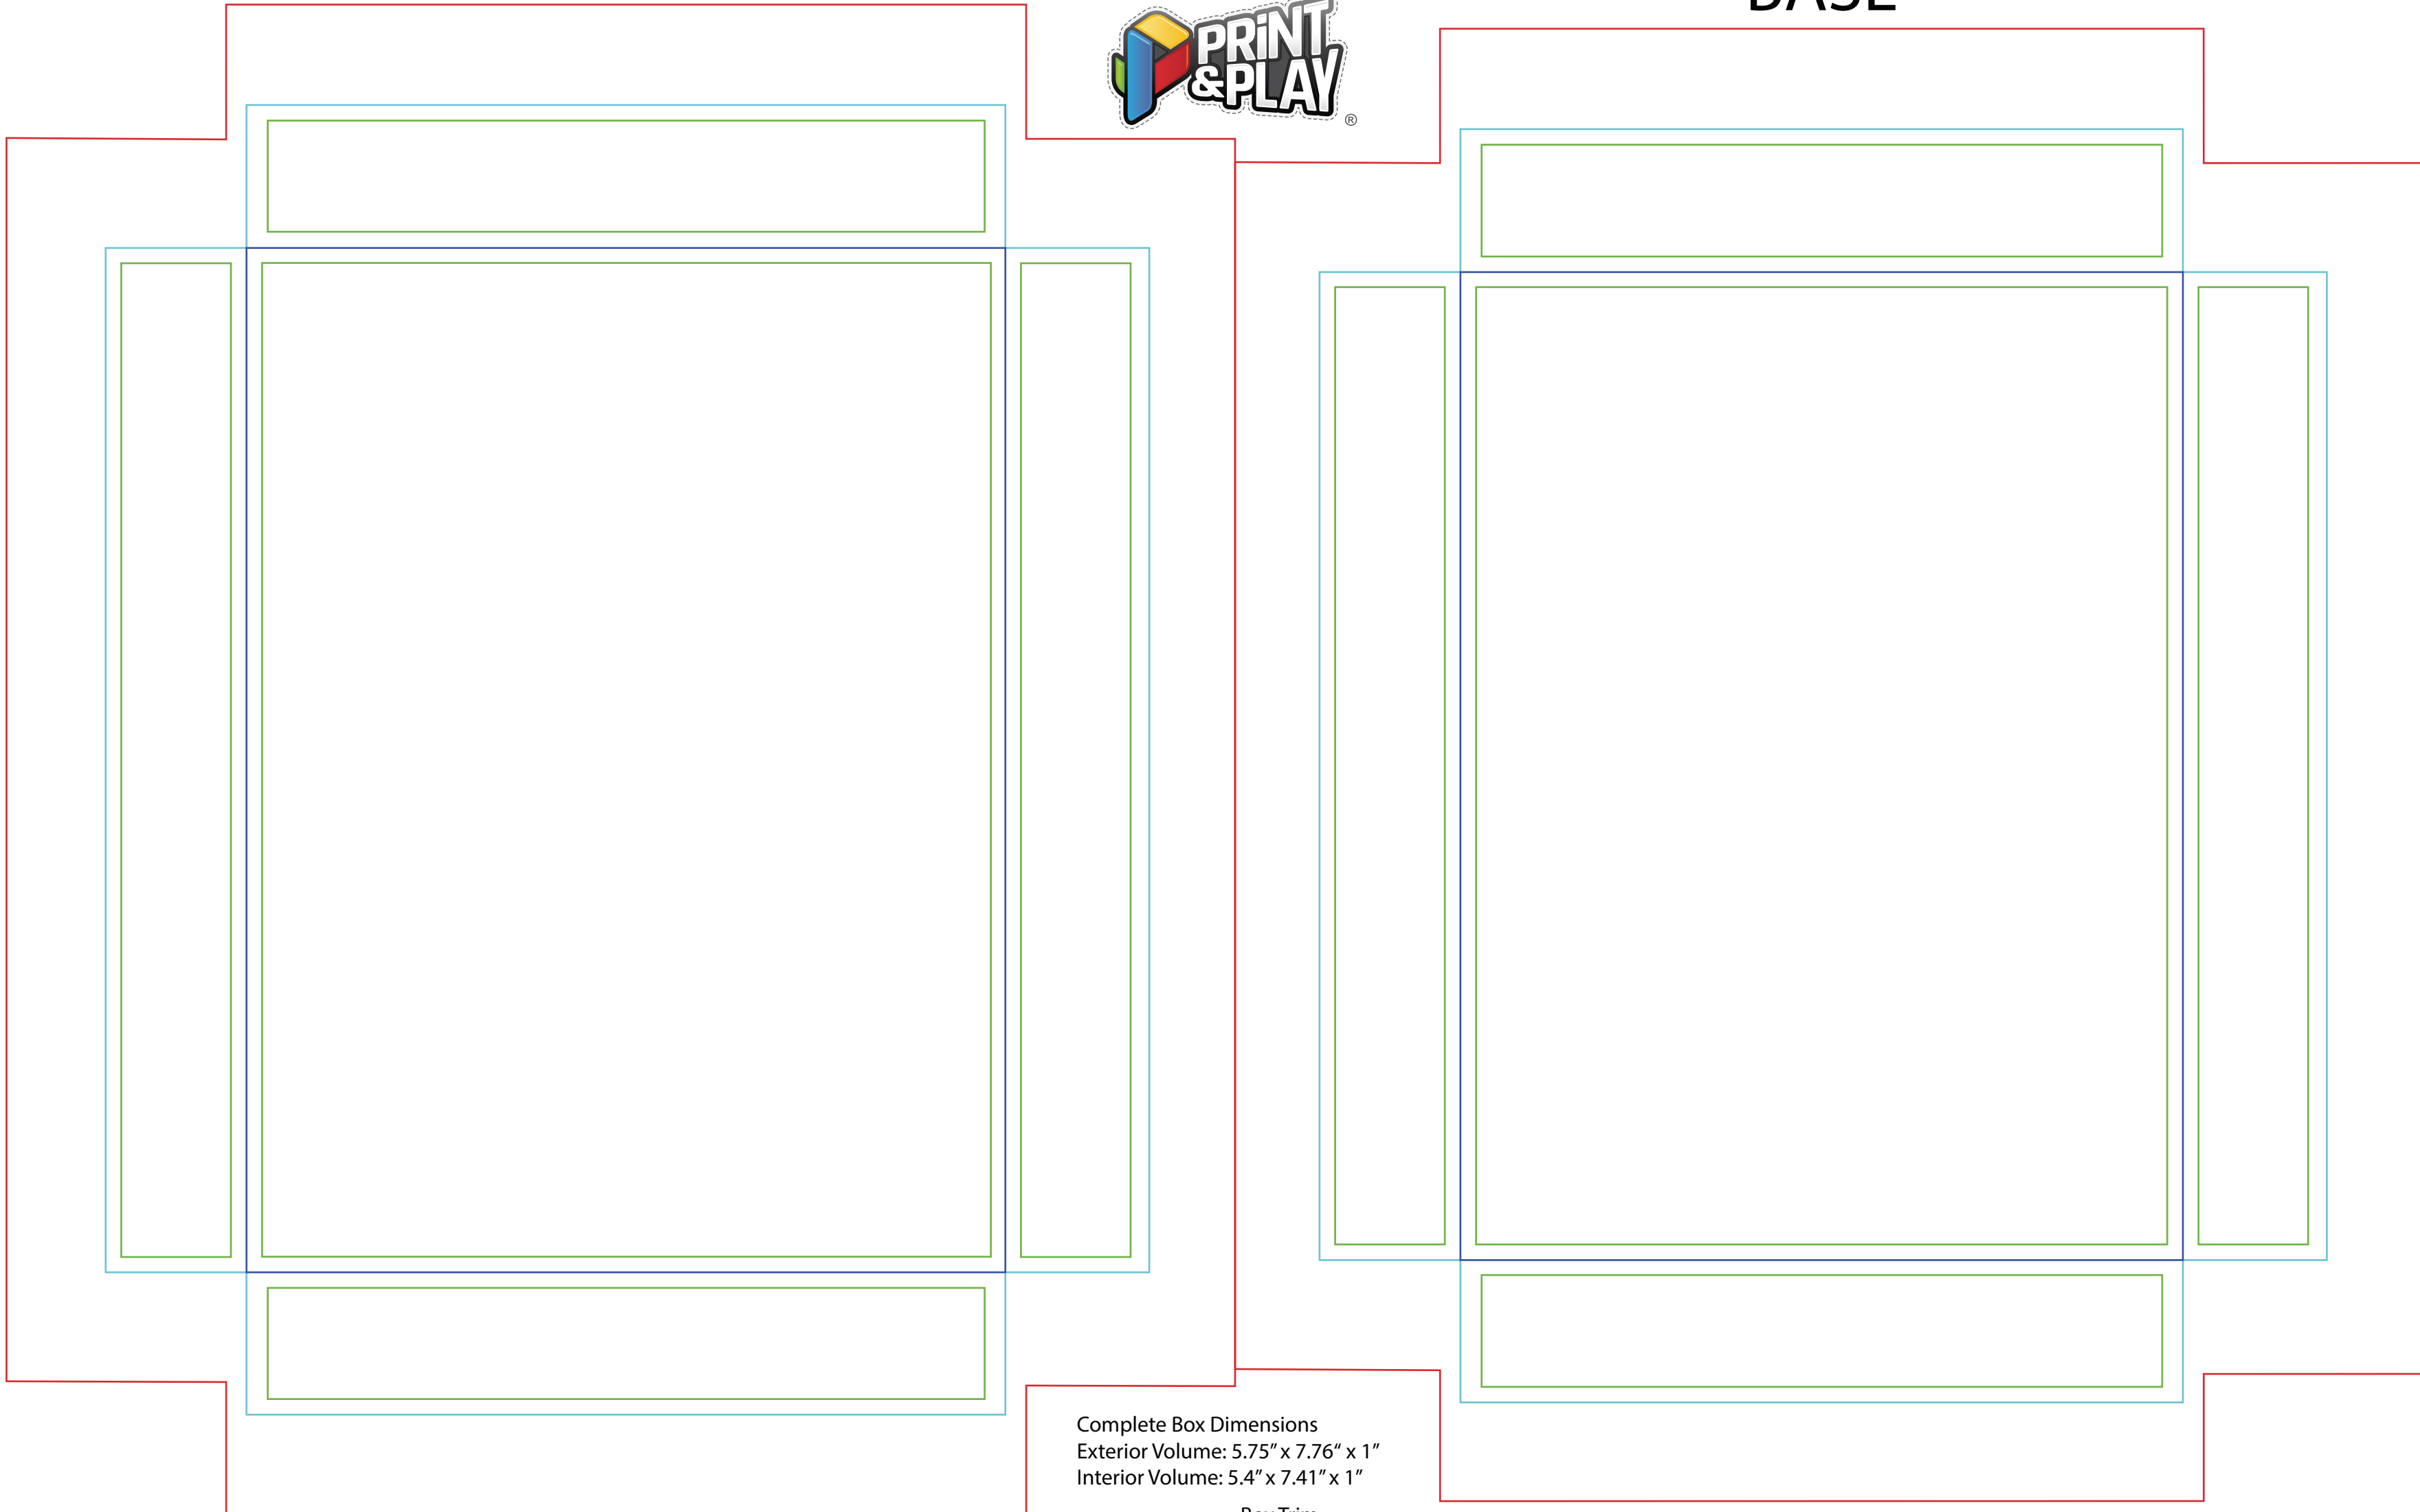

LID

BASE

Complete Box Dimensions
Exterior Volume: 5.75" x 7.76" x 1"
Interior Volume: 5.4" x 7.41" x 1"

- Box Trim
- Bleed Area
- Text Safe Area
- Crease