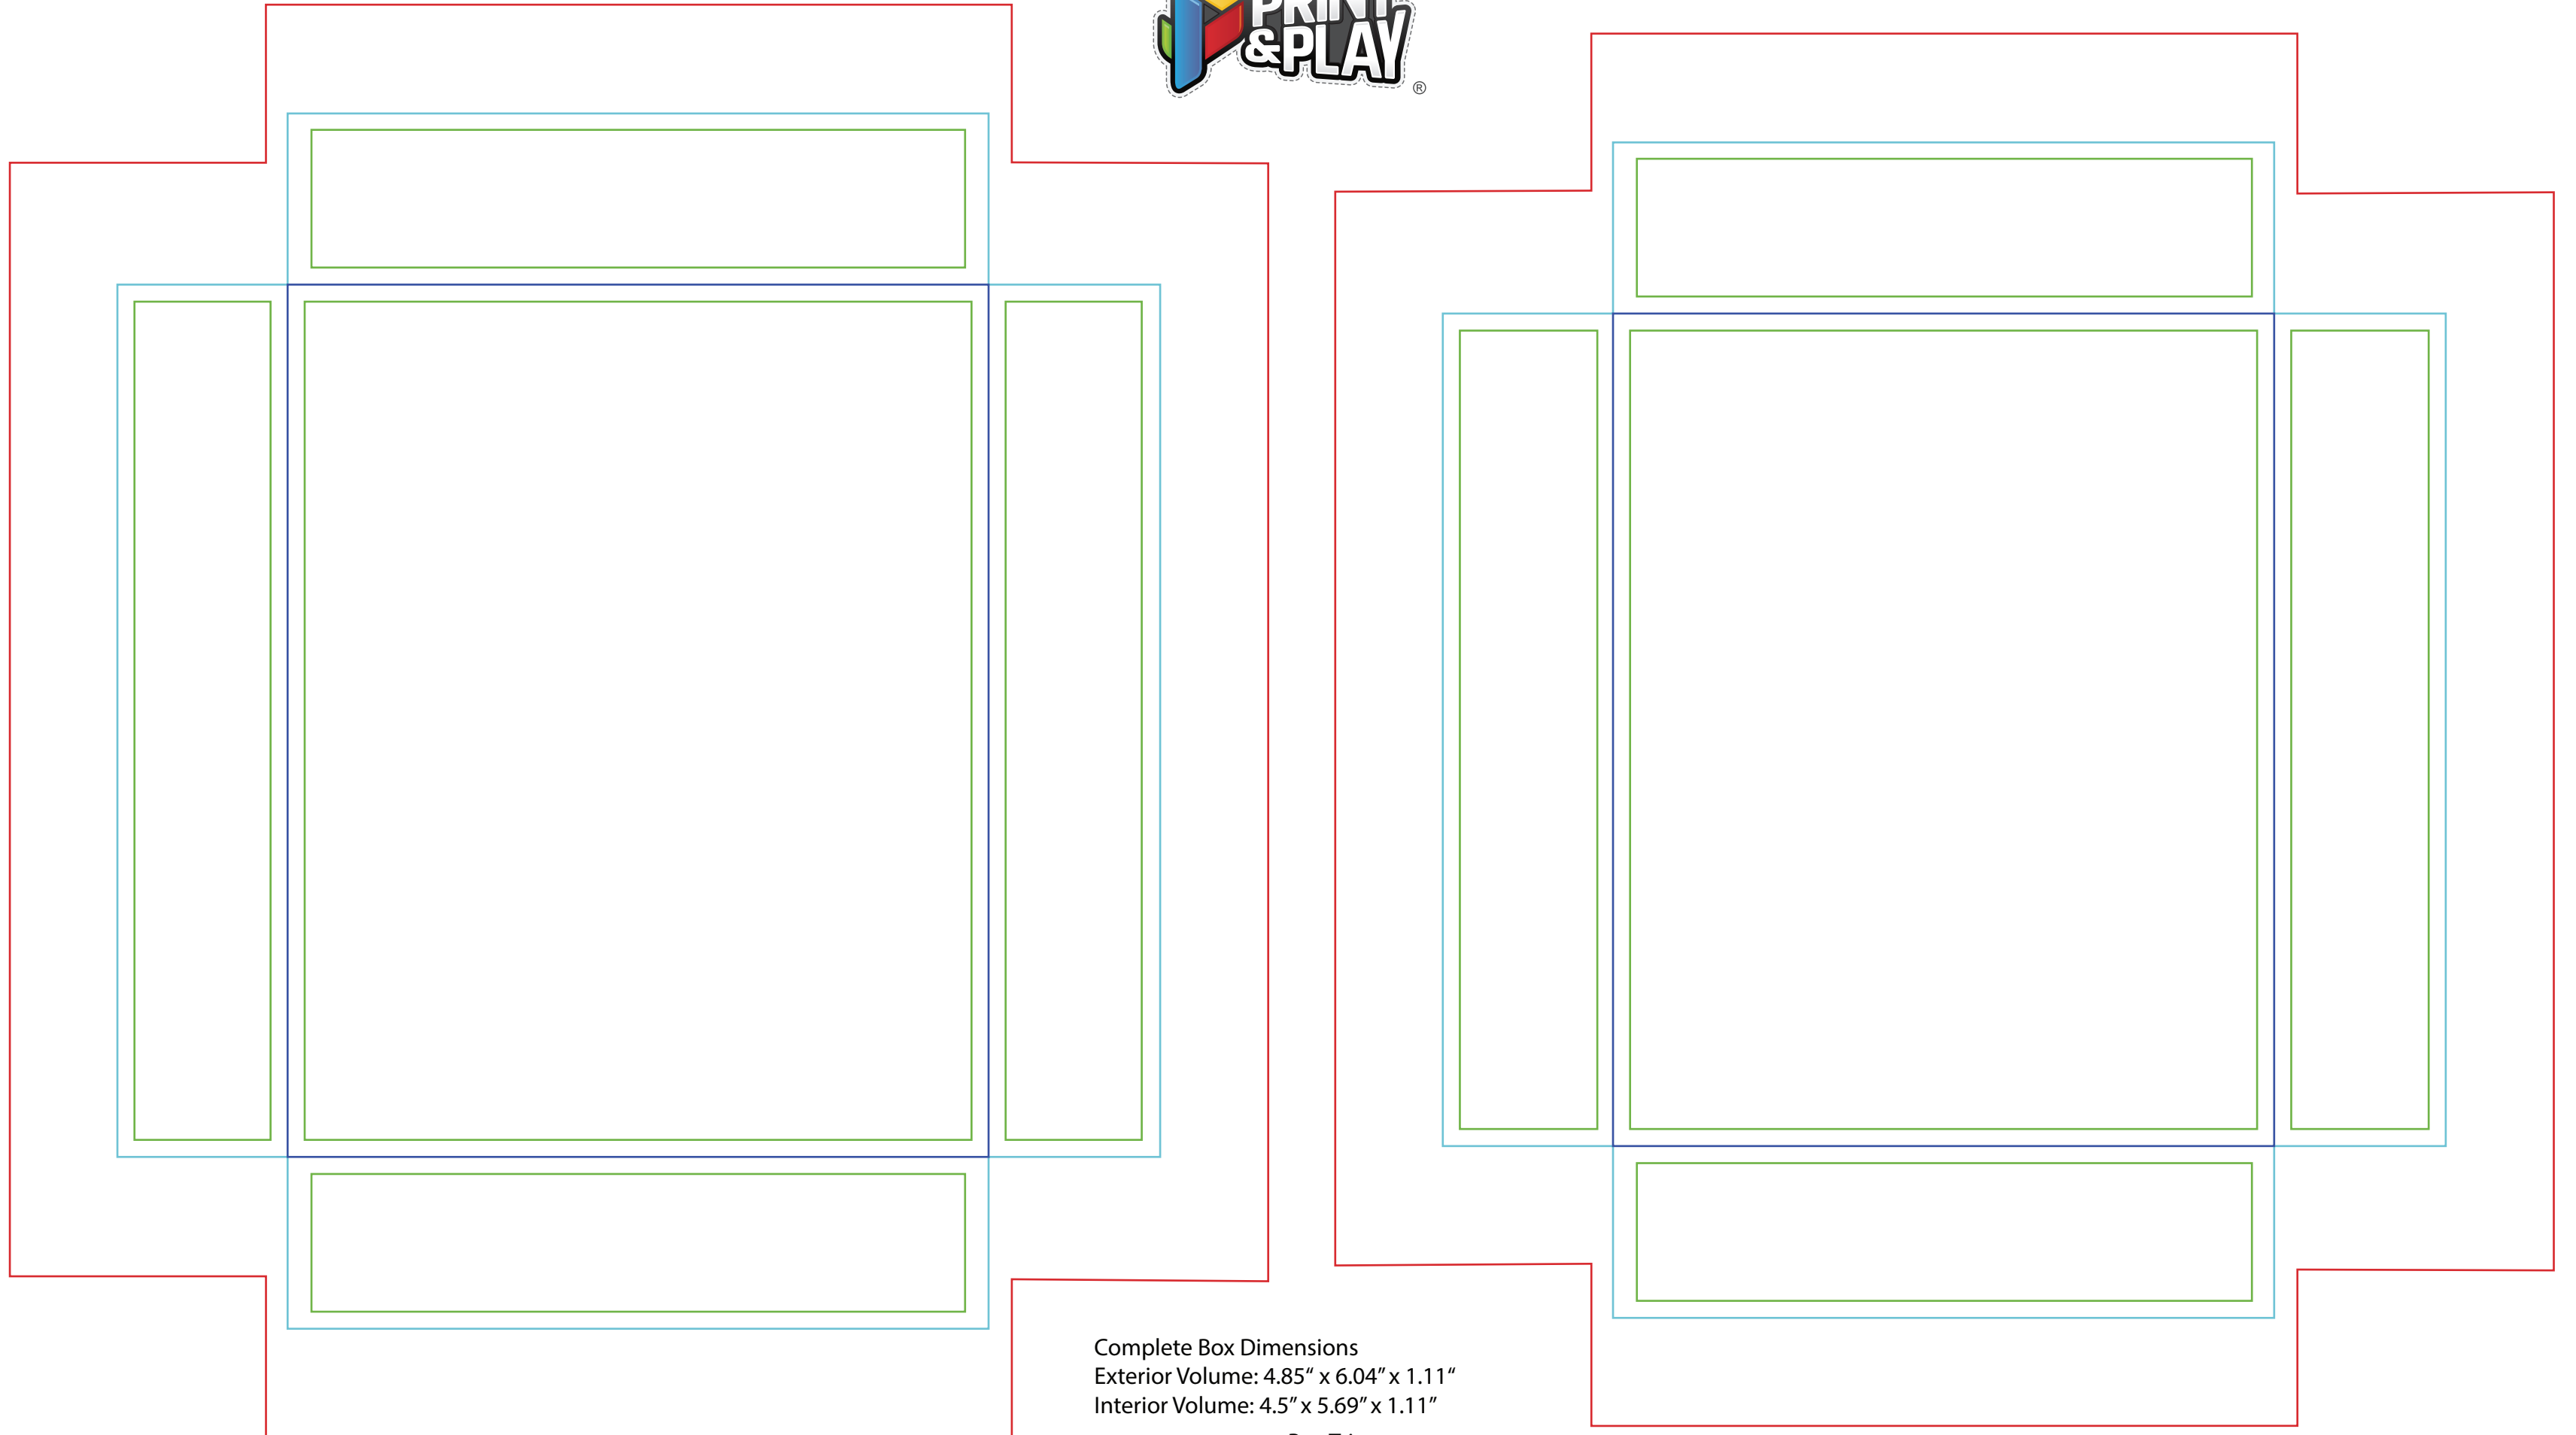

LID

BASE

Complete Box Dimensions
Exterior Volume: 4.85" x 6.04" x 1.11"
Interior Volume: 4.5" x 5.69" x 1.11"

- Box Trim
- Bleed Area
- Text Safe Area
- Crease