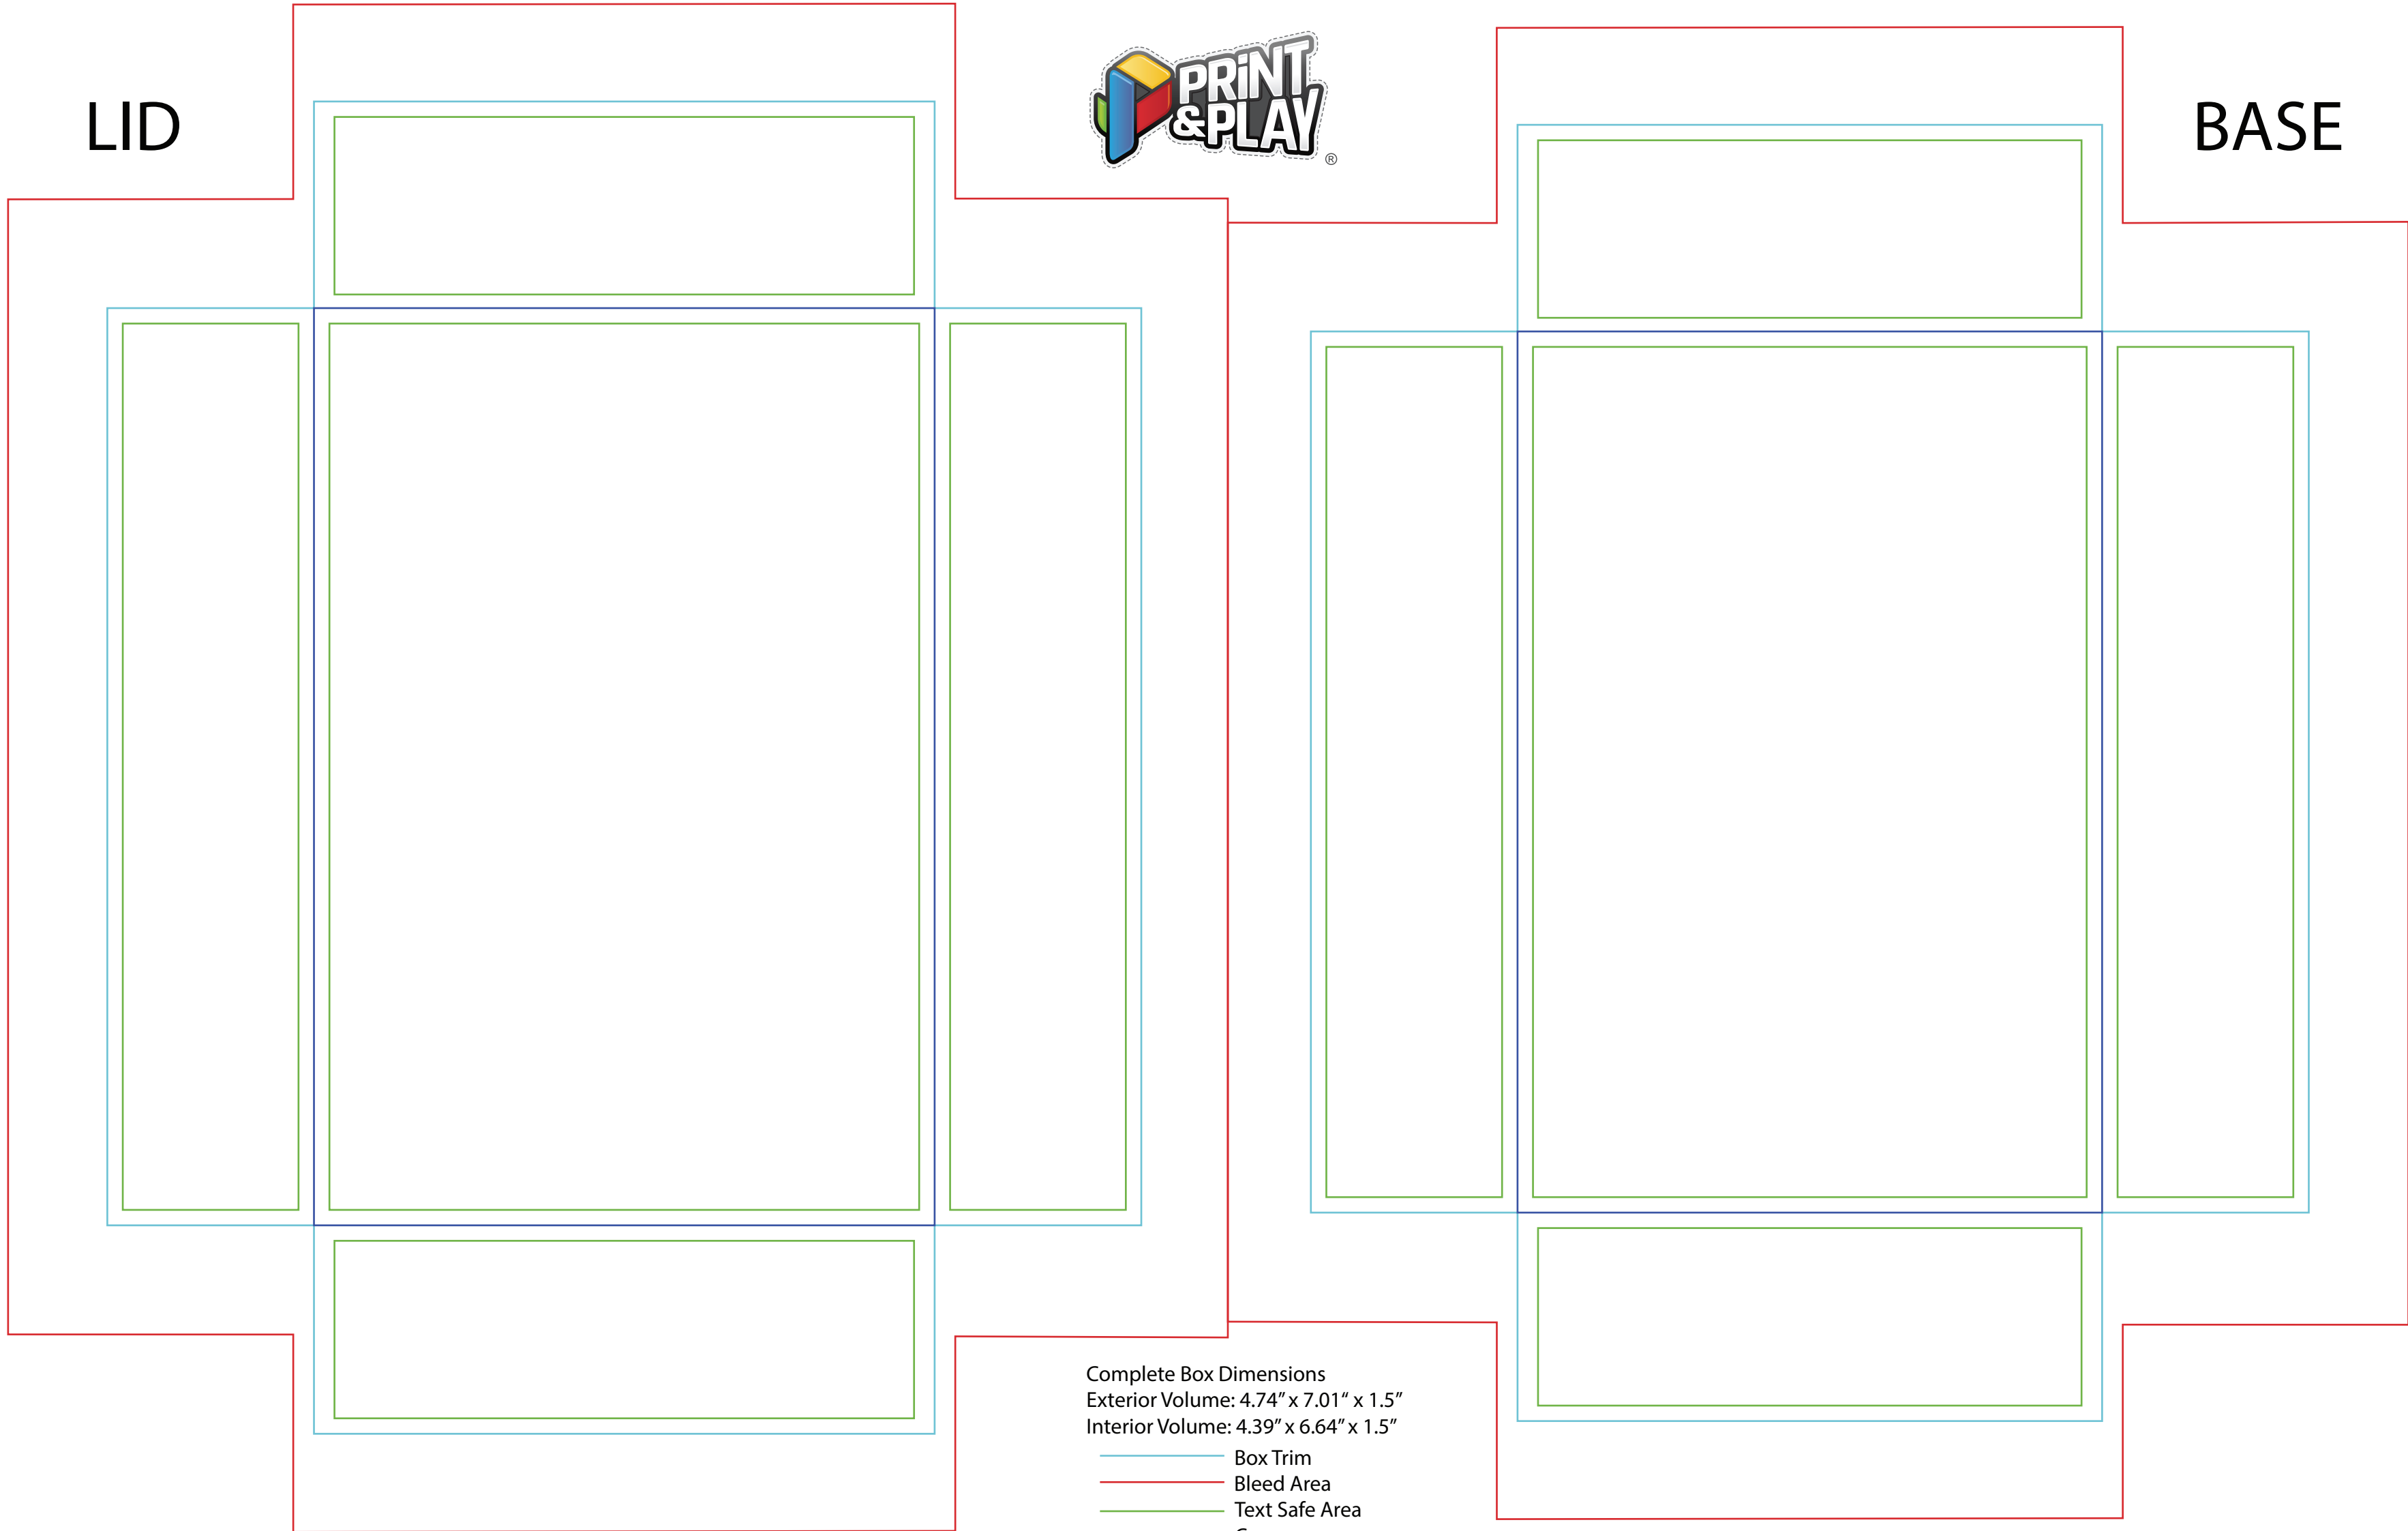

LID

BASE

Complete Box Dimensions  
Exterior Volume: 4.74" x 7.01" x 1.5"  
Interior Volume: 4.39" x 6.64" x 1.5"

- Box Trim
- Bleed Area
- Text Safe Area
- Crease