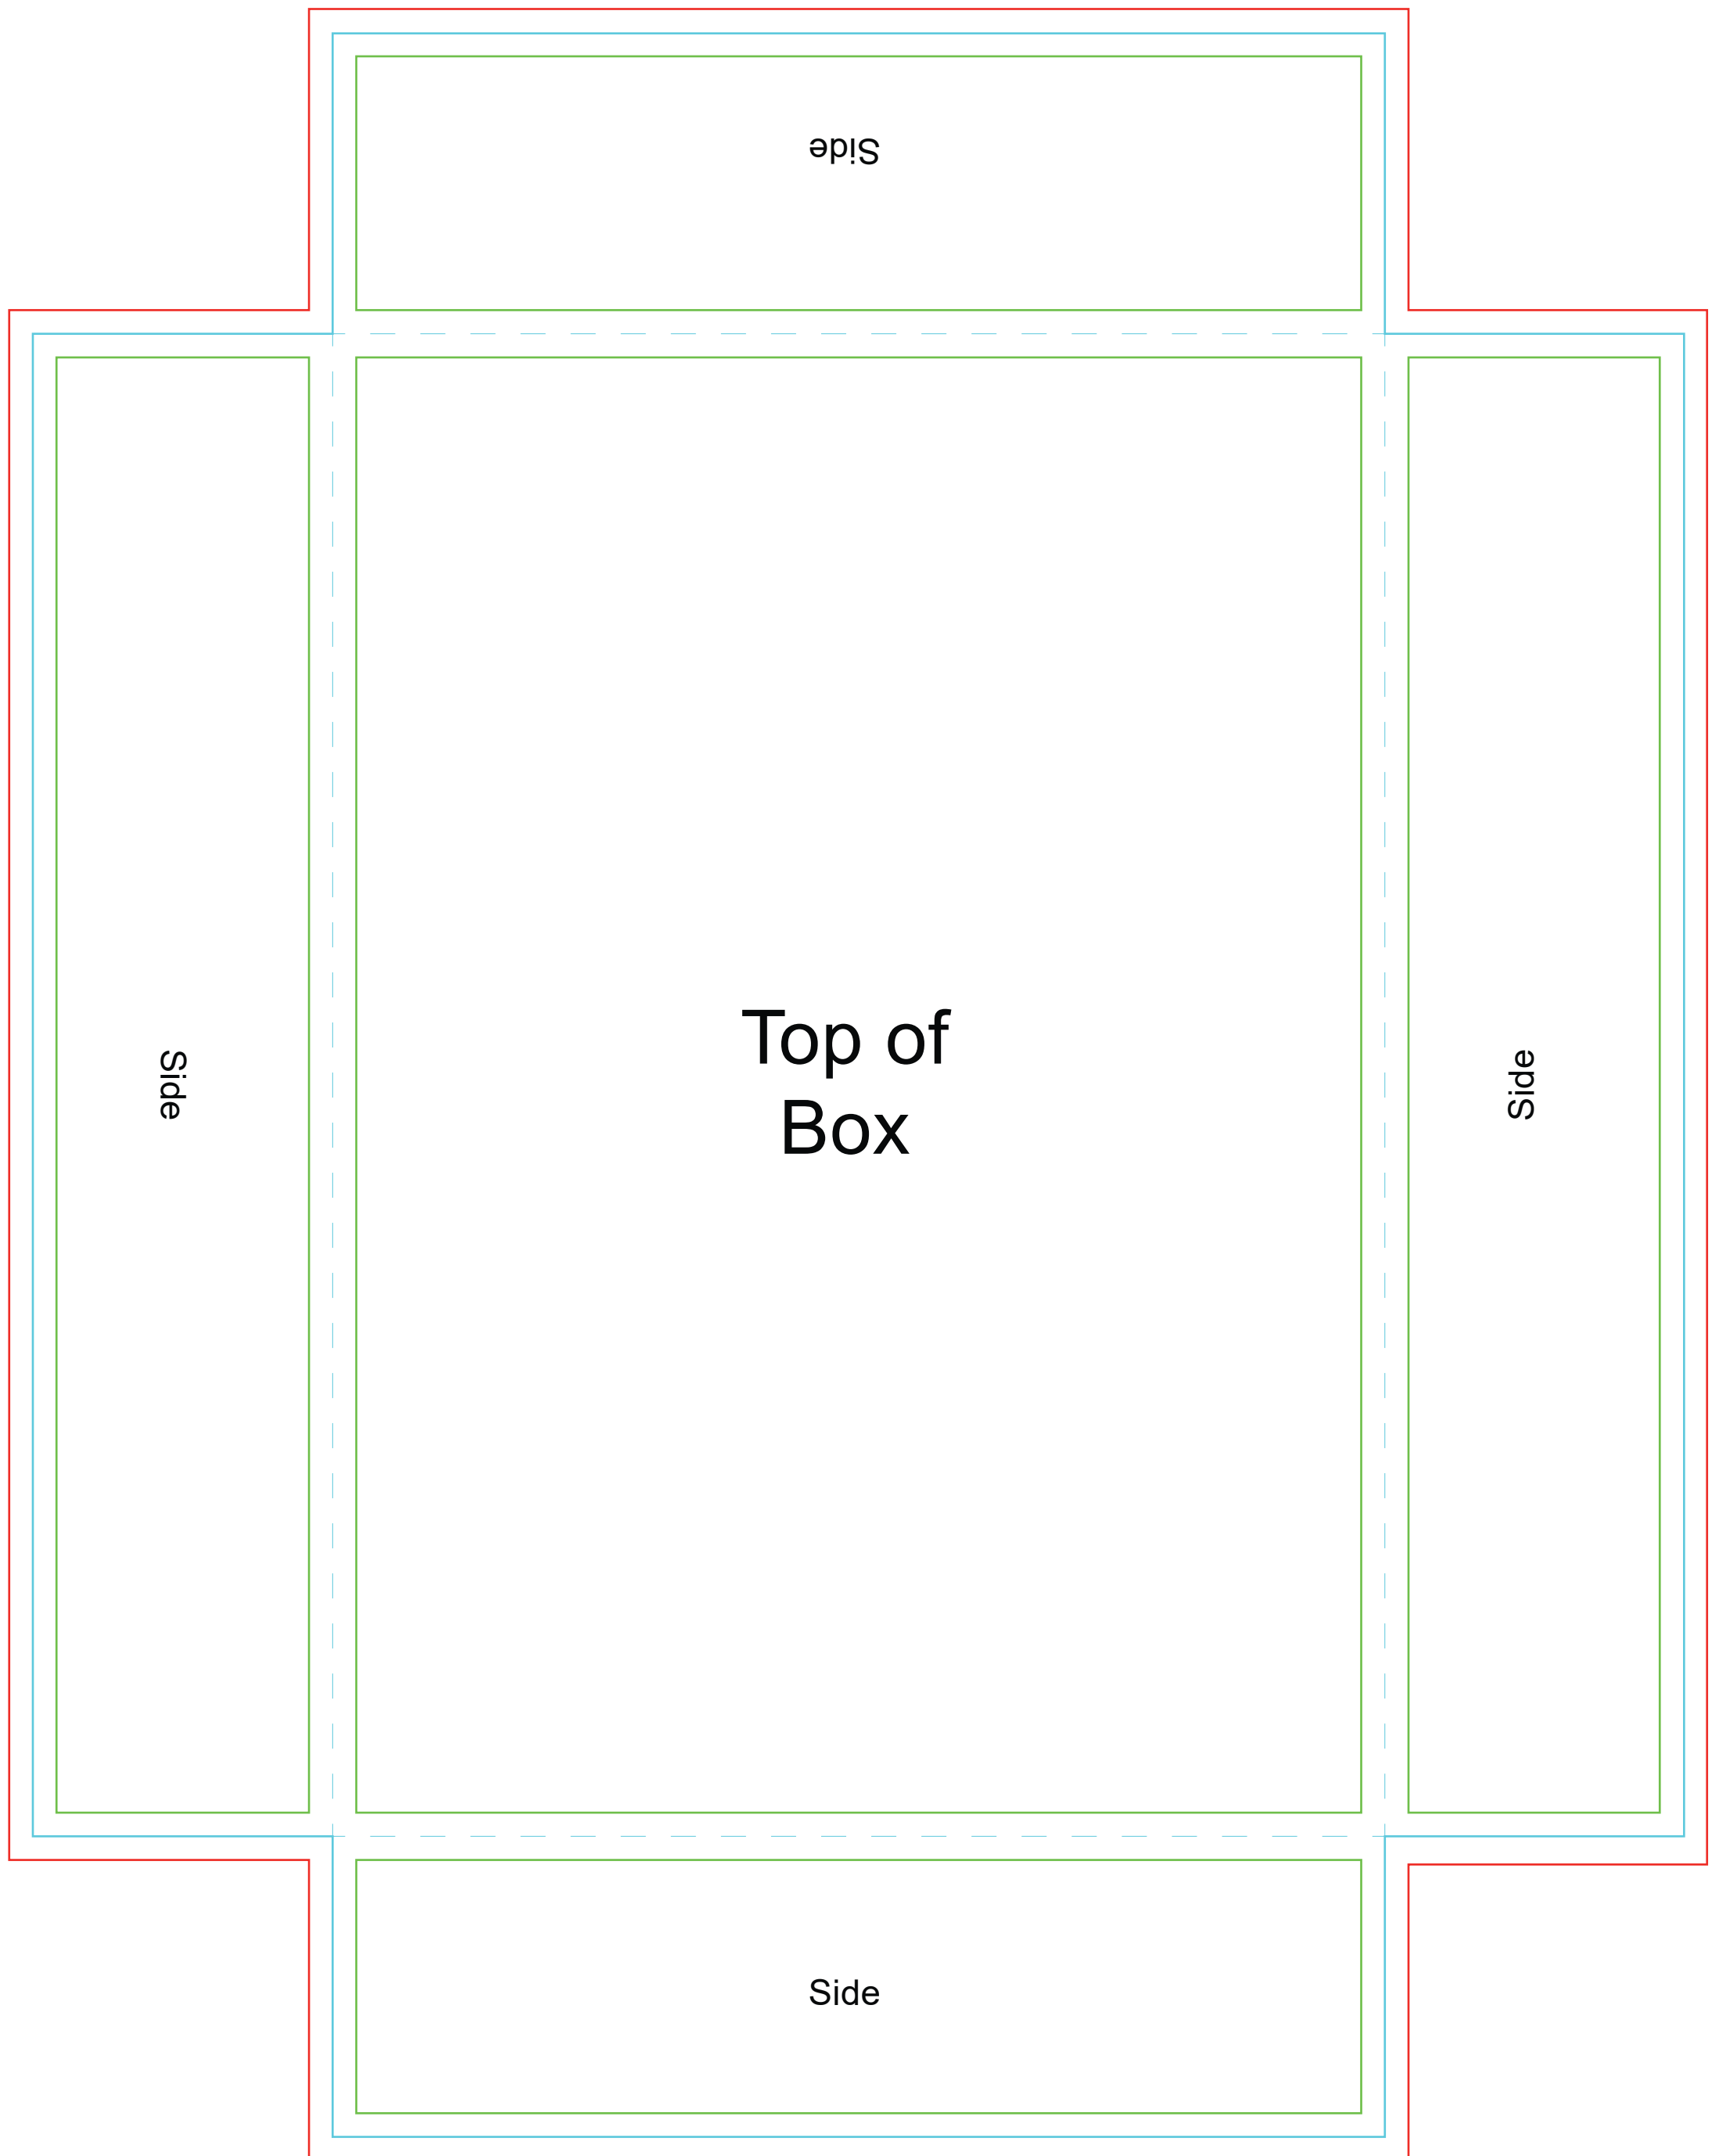

Box template | 7.00"x10.00"x2.00"

— Text safe area  
— Cut/trim line for final size  
— Bleed for background colour or artwork

File size: 300 DPI - 13x19" (3900px x 5700px)  
Acceptable file format: JPG or PNG  
Important! Remove guide layers before upload