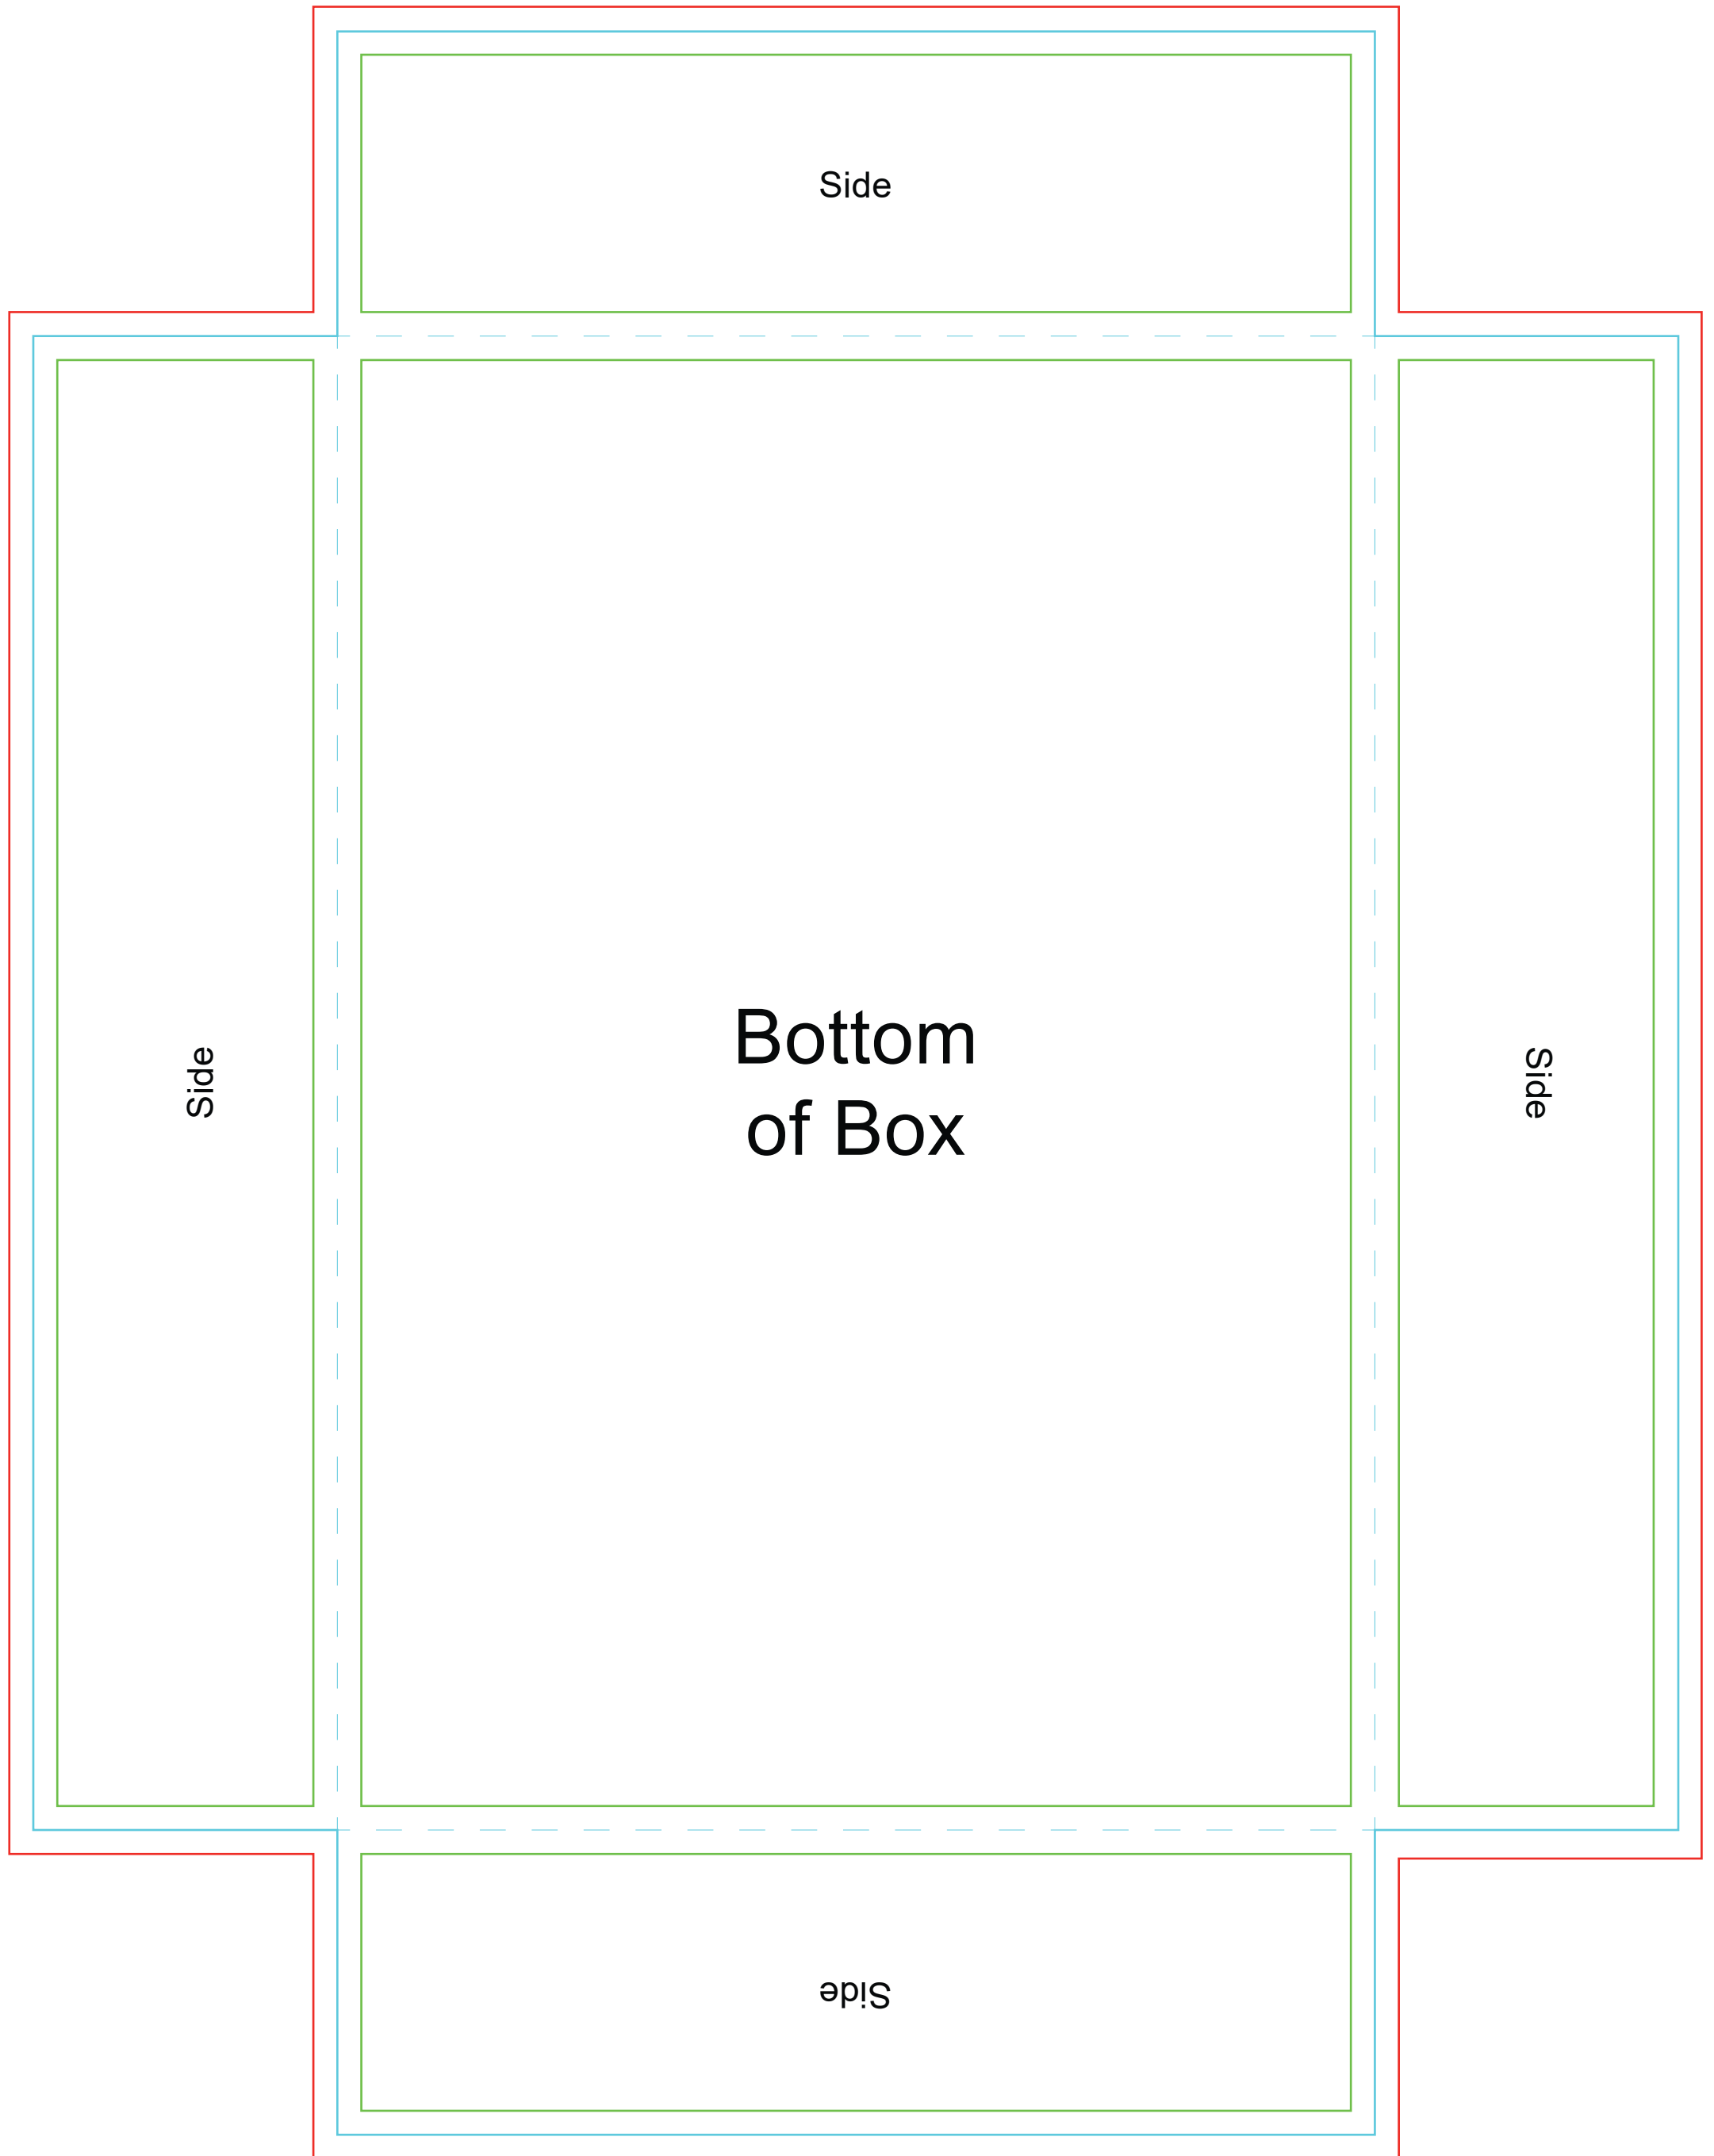

Box template | 7.00"x10.00"x2.00"

— Text safe area  
— Cut/trim line for final size  
— Bleed for background colour or artwork

File size: 300 DPI - 13x19" (3900px x 5700px)  
Acceptable file format: JPG or PNG  
Important! Remove guide layers before upload