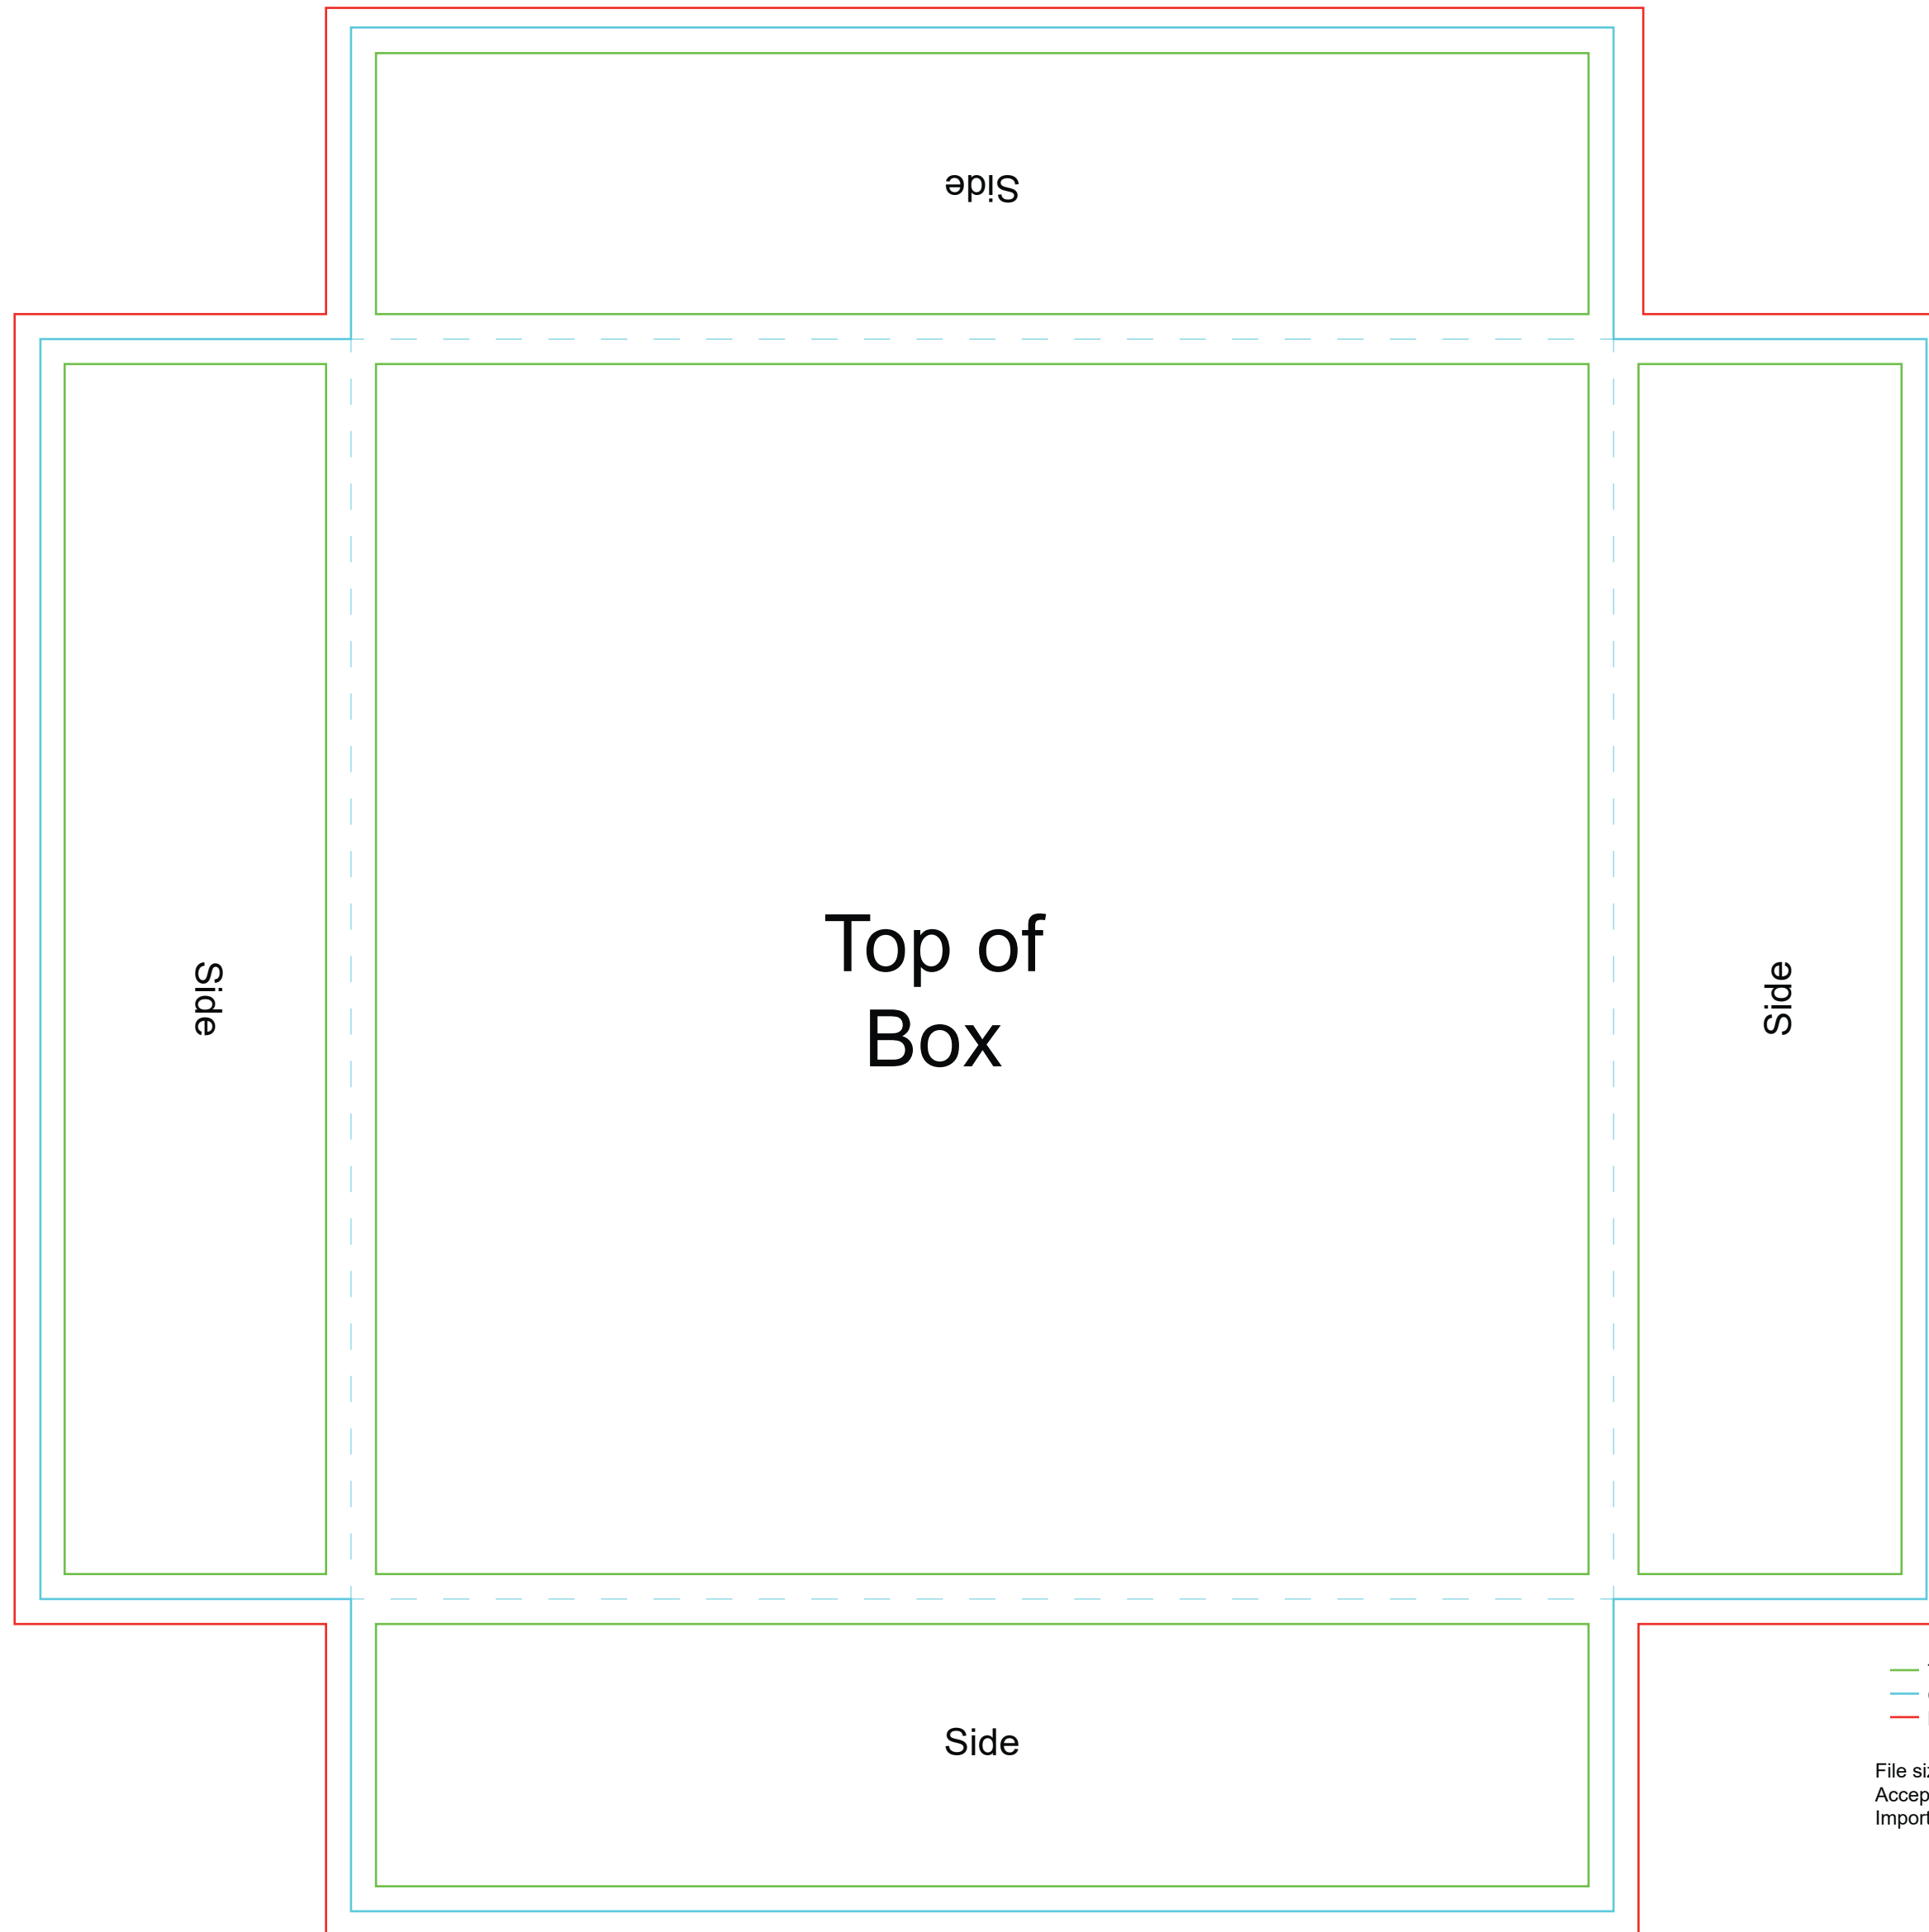

Box template
7.875"x7.875"x2.00"

- Text safe area
- Cut/trim line for final size
- Bleed for background colour or artwork

File size: 300 DPI - 13x13" (3900px x 3900px)
Acceptable file format: JPG or PNG
Important! Remove guide layers before upload