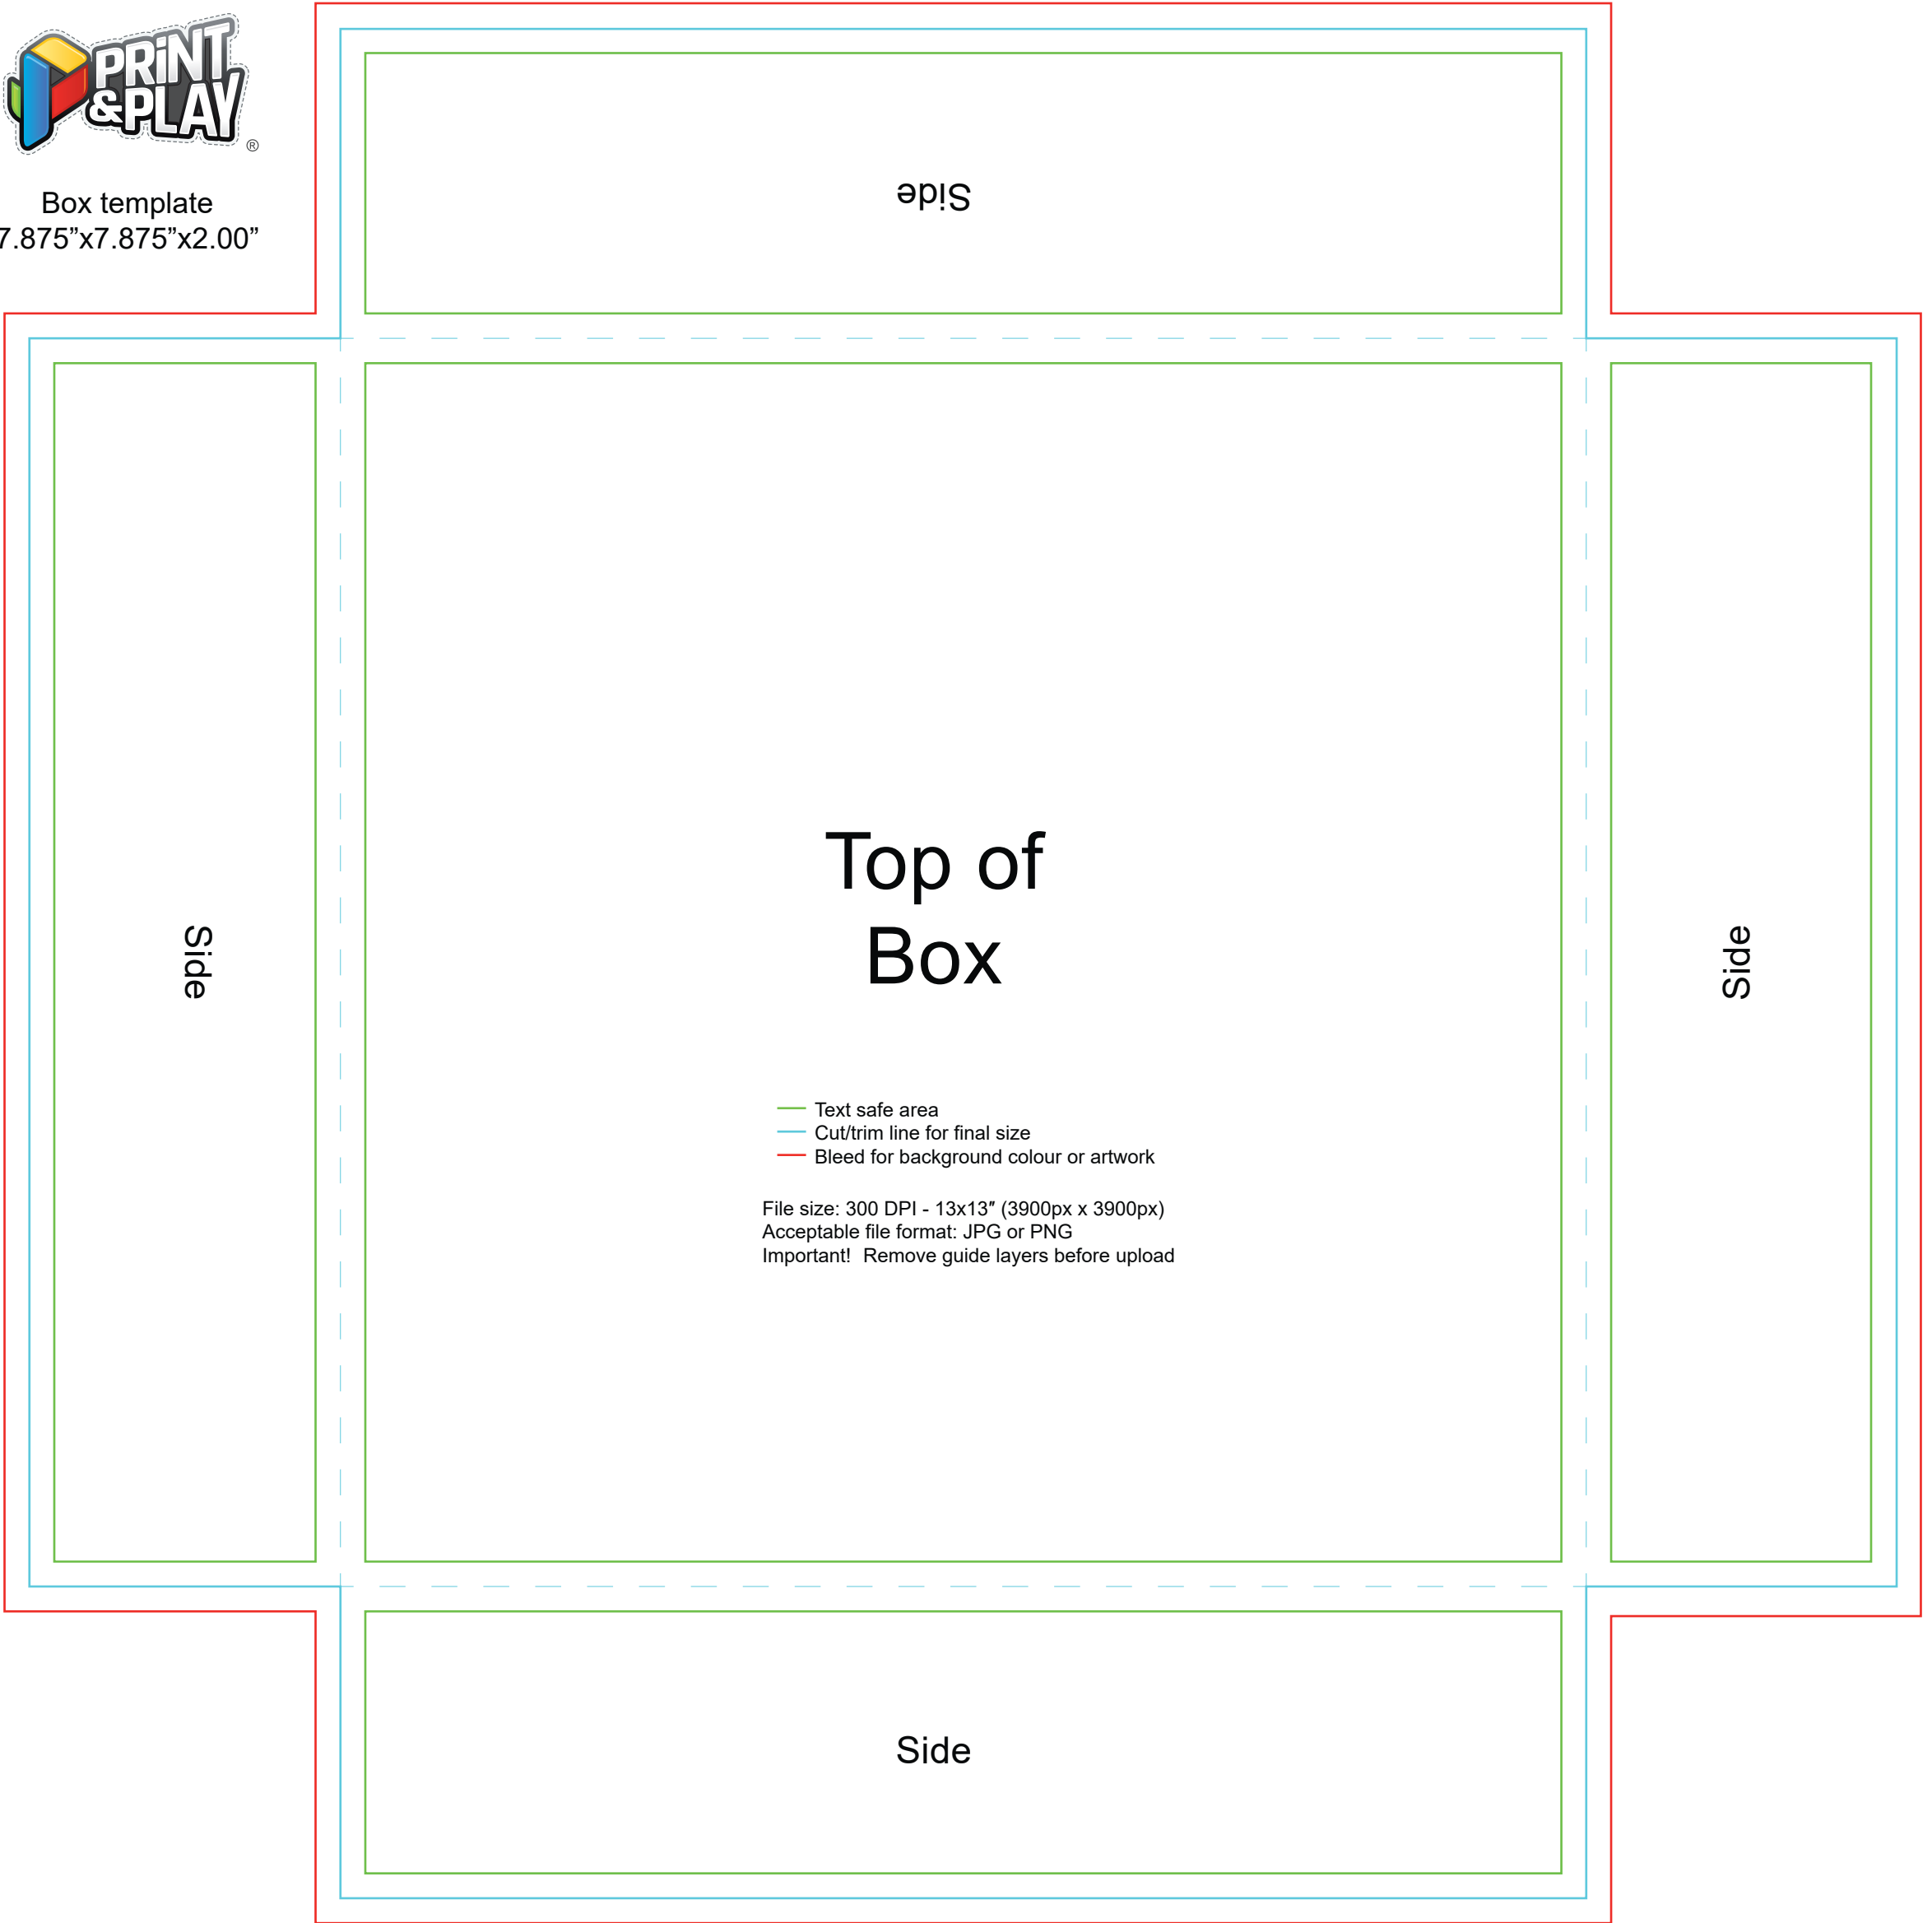

Box template
7.875"x7.875"x2.00"

Box template
7.875"x7.875"x2.00"

Side

Side

Bottom
of Box

Side

- Text safe area
- Cut/trim line for final size
- Bleed for background colour or artwork

File size: 300 DPI - 13x13" (3900px x 3900px)
Acceptable file format: JPG or PNG
Important! Remove guide layers before upload

Side