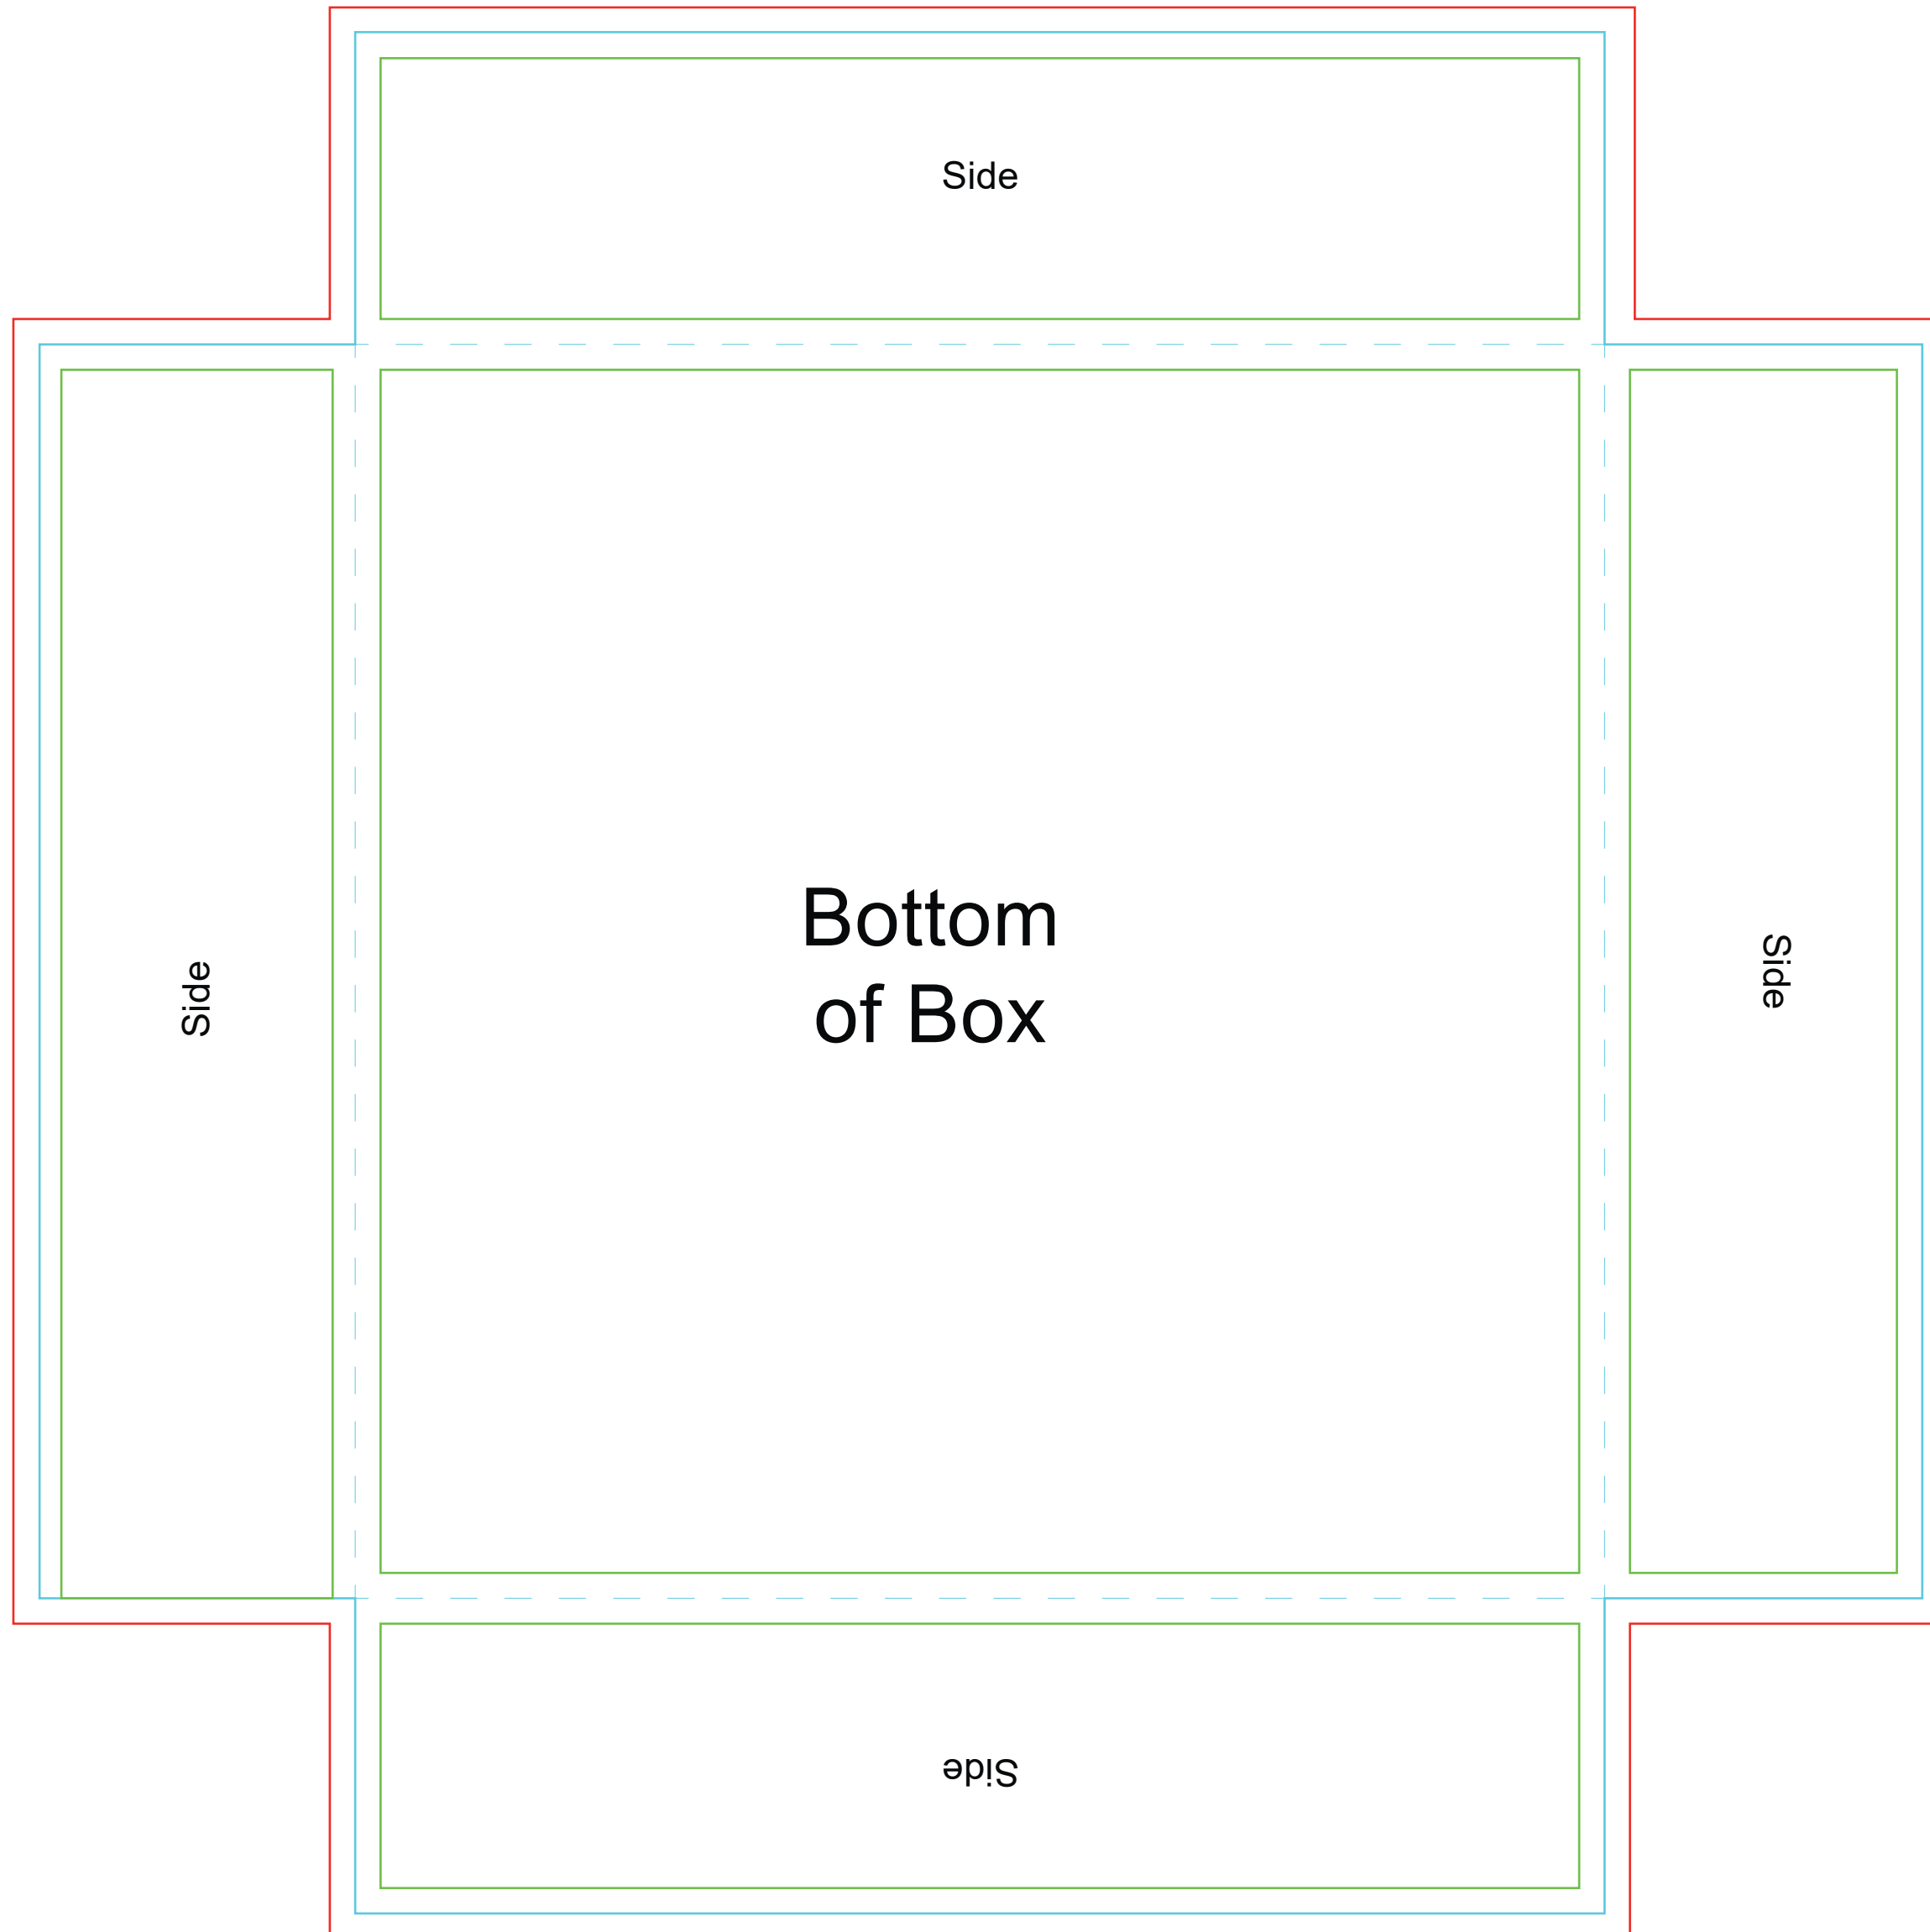

Box template
7.875"x7.875"x2.00"

- Text safe area
- Cut/trim line for final size
- Bleed for background colour or artwork

File size: 300 DPI - 13x13" (3900px x 3900px)
Acceptable file format: JPG or PNG
Important! Remove guide layers before upload