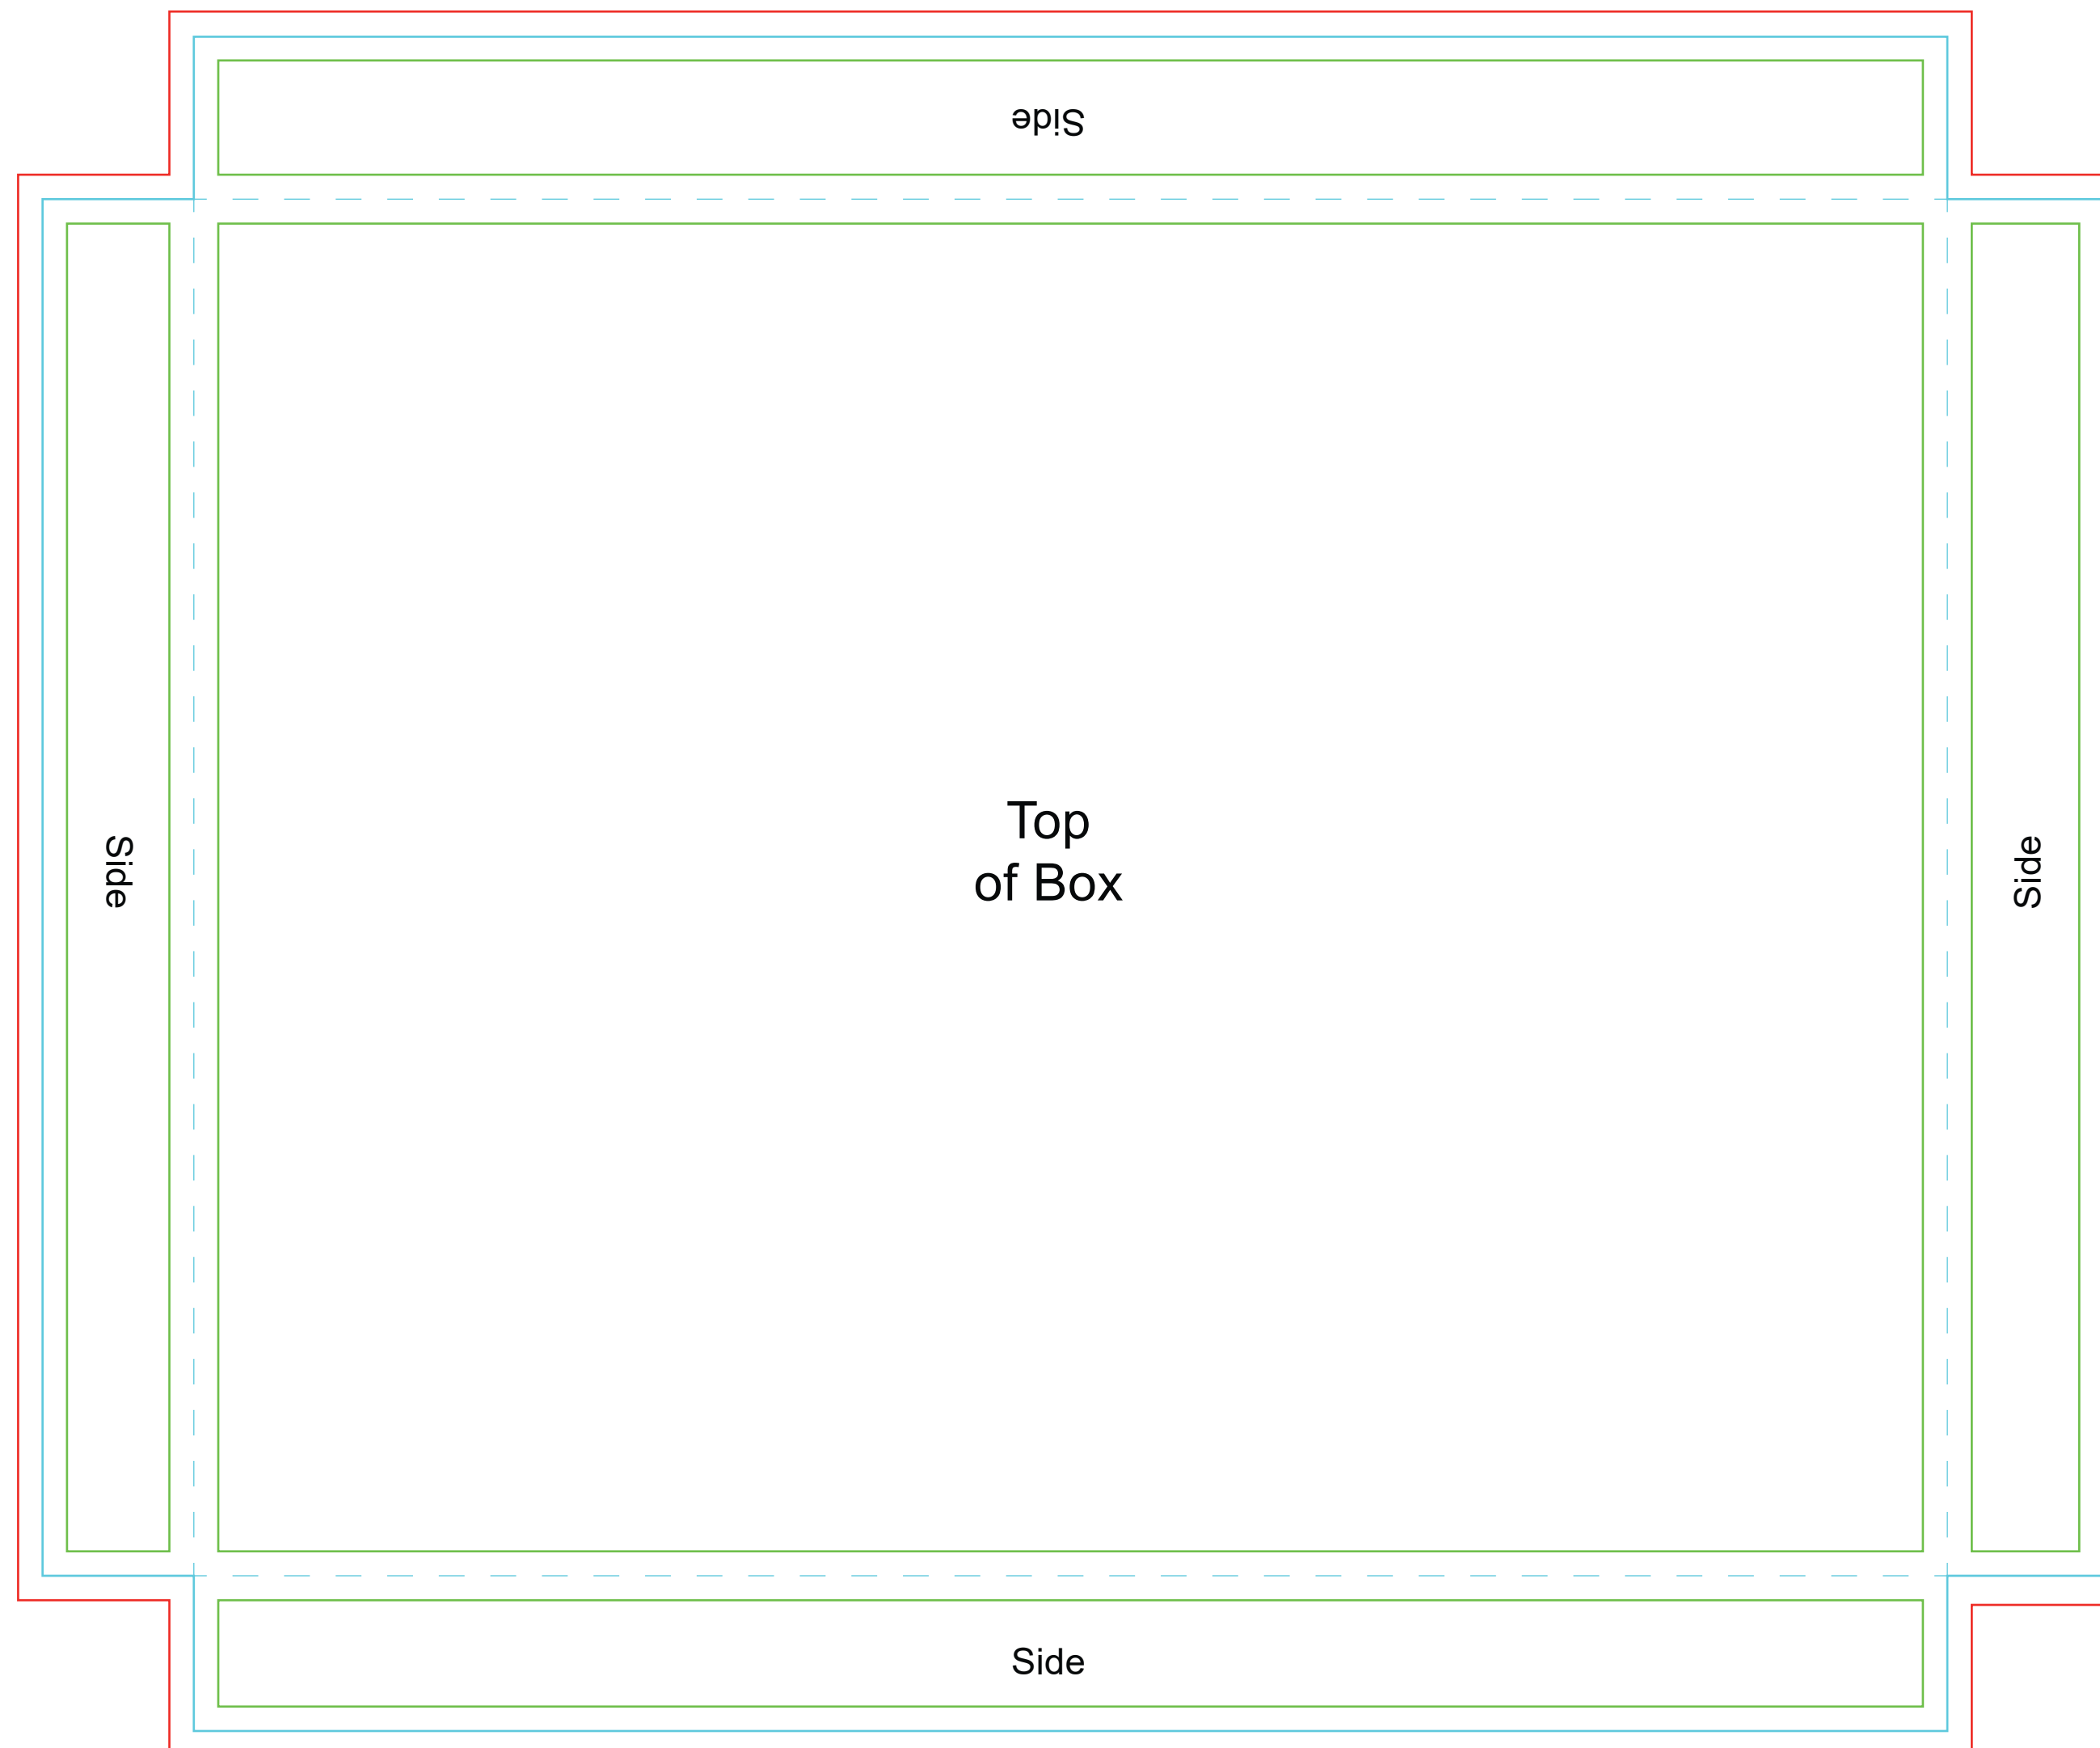

Box template | 8.75" x 11.25" x 1.00"

- Text safe area
- Cut/trim line for final size
- Bleed for background colour or artwork

File size: 300 DPI - 12x18" (3600px x 5400px)  
Acceptable file format: JPG or PNG  
Important! Remove guide layers before upload