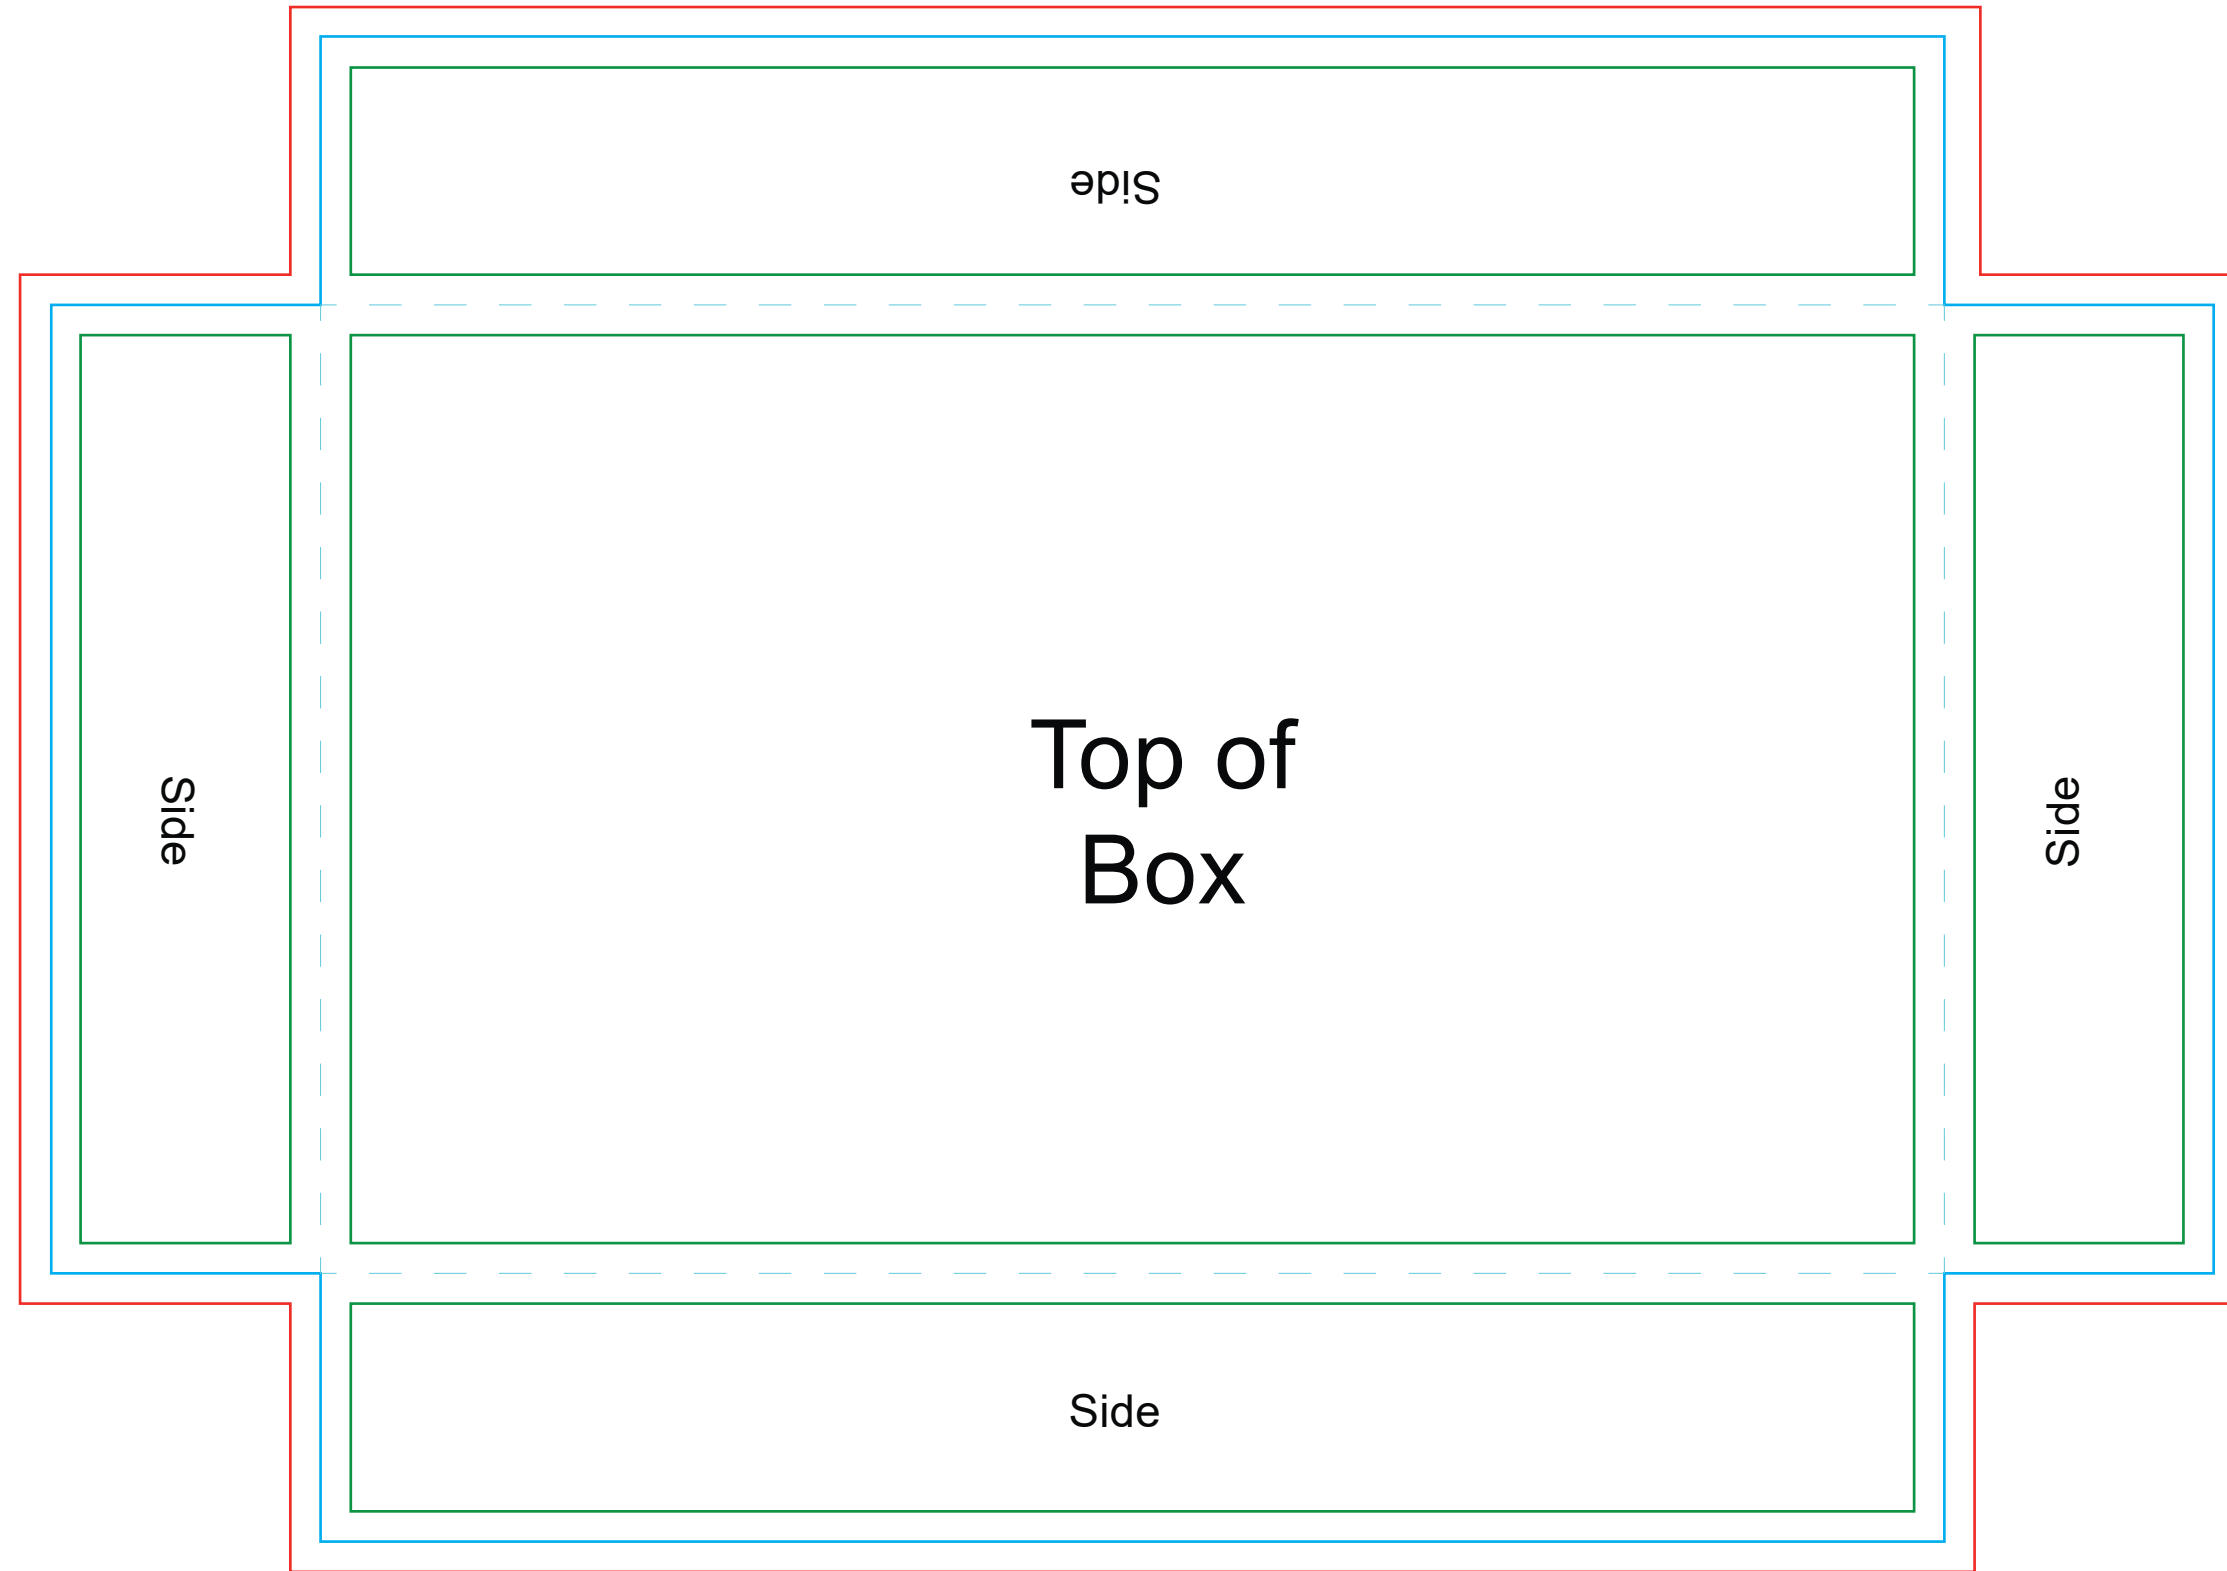

Box template | 5.00" x 8.50" x 1.40"

- Text safe area
- Cut/trim line for final size
- Bleed for background colour or artwork

File size: 300 DPI - 13x19" (3900px x 5700px)
Acceptable file format: JPG or PNG
Important! Remove guide layers before upload