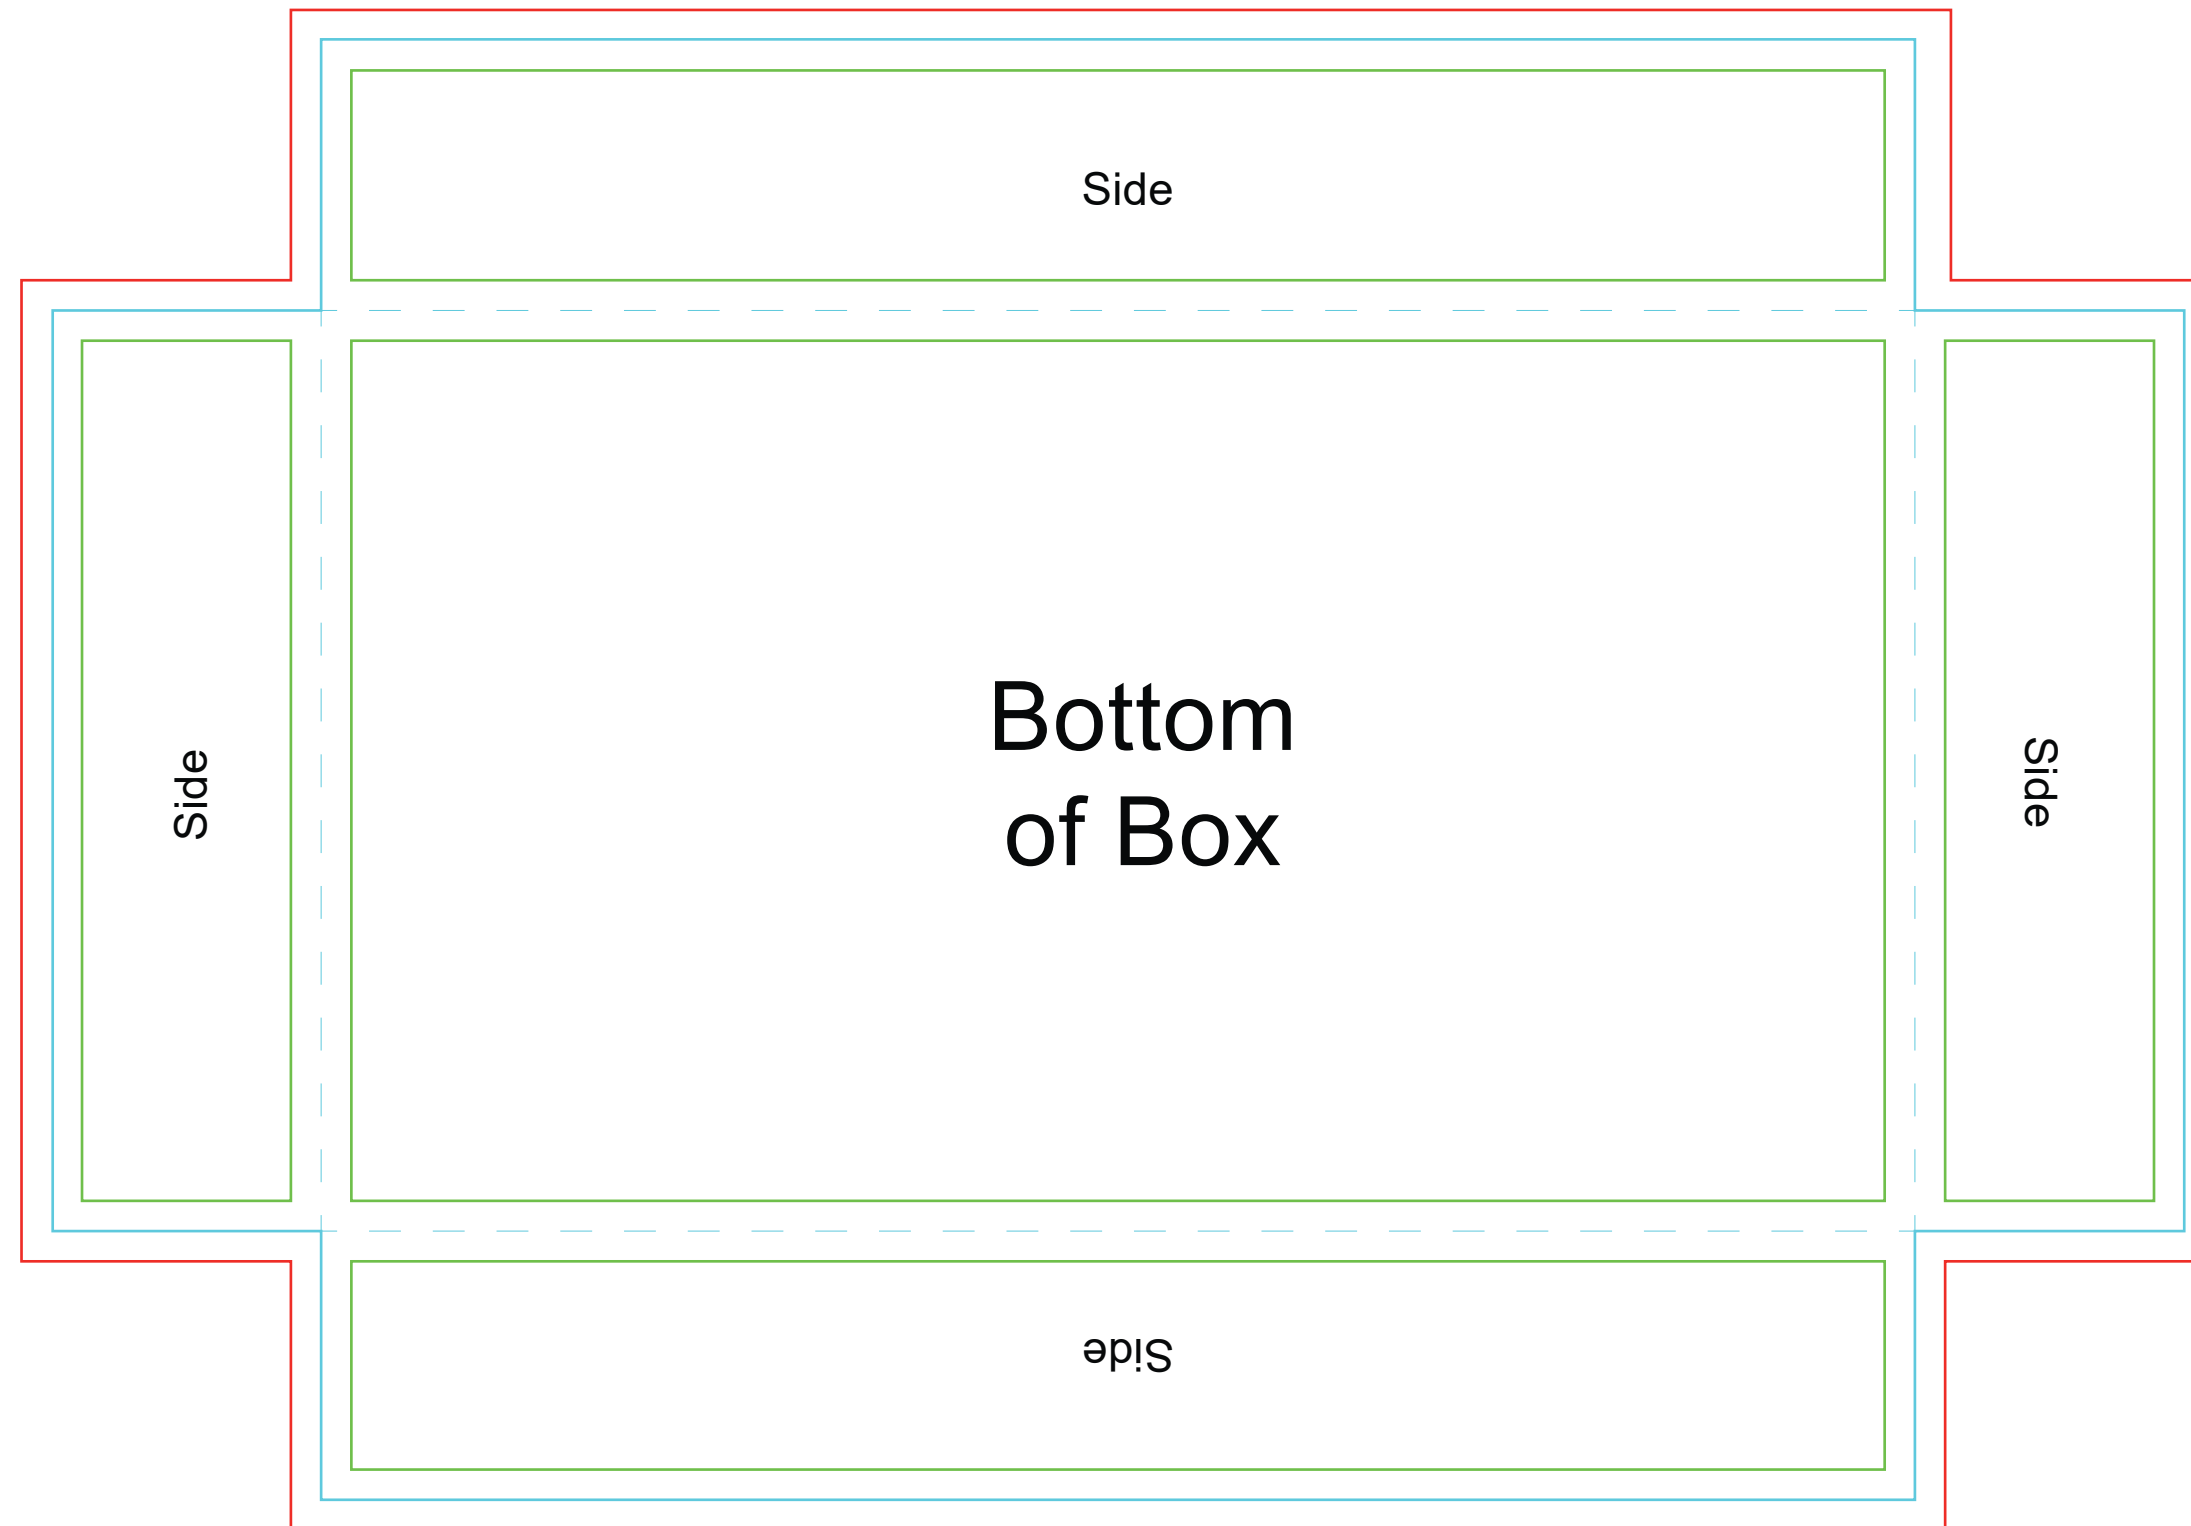

Box template | 5.00" x 8.50" x 1.40"

— Text safe area
— Cut/trim line for final size
— Bleed for background colour or artwork

File size: 300 DPI - 13x19" (3900px x 5700px)
Acceptable file format: JPG or PNG
Important! Remove guide layers before upload