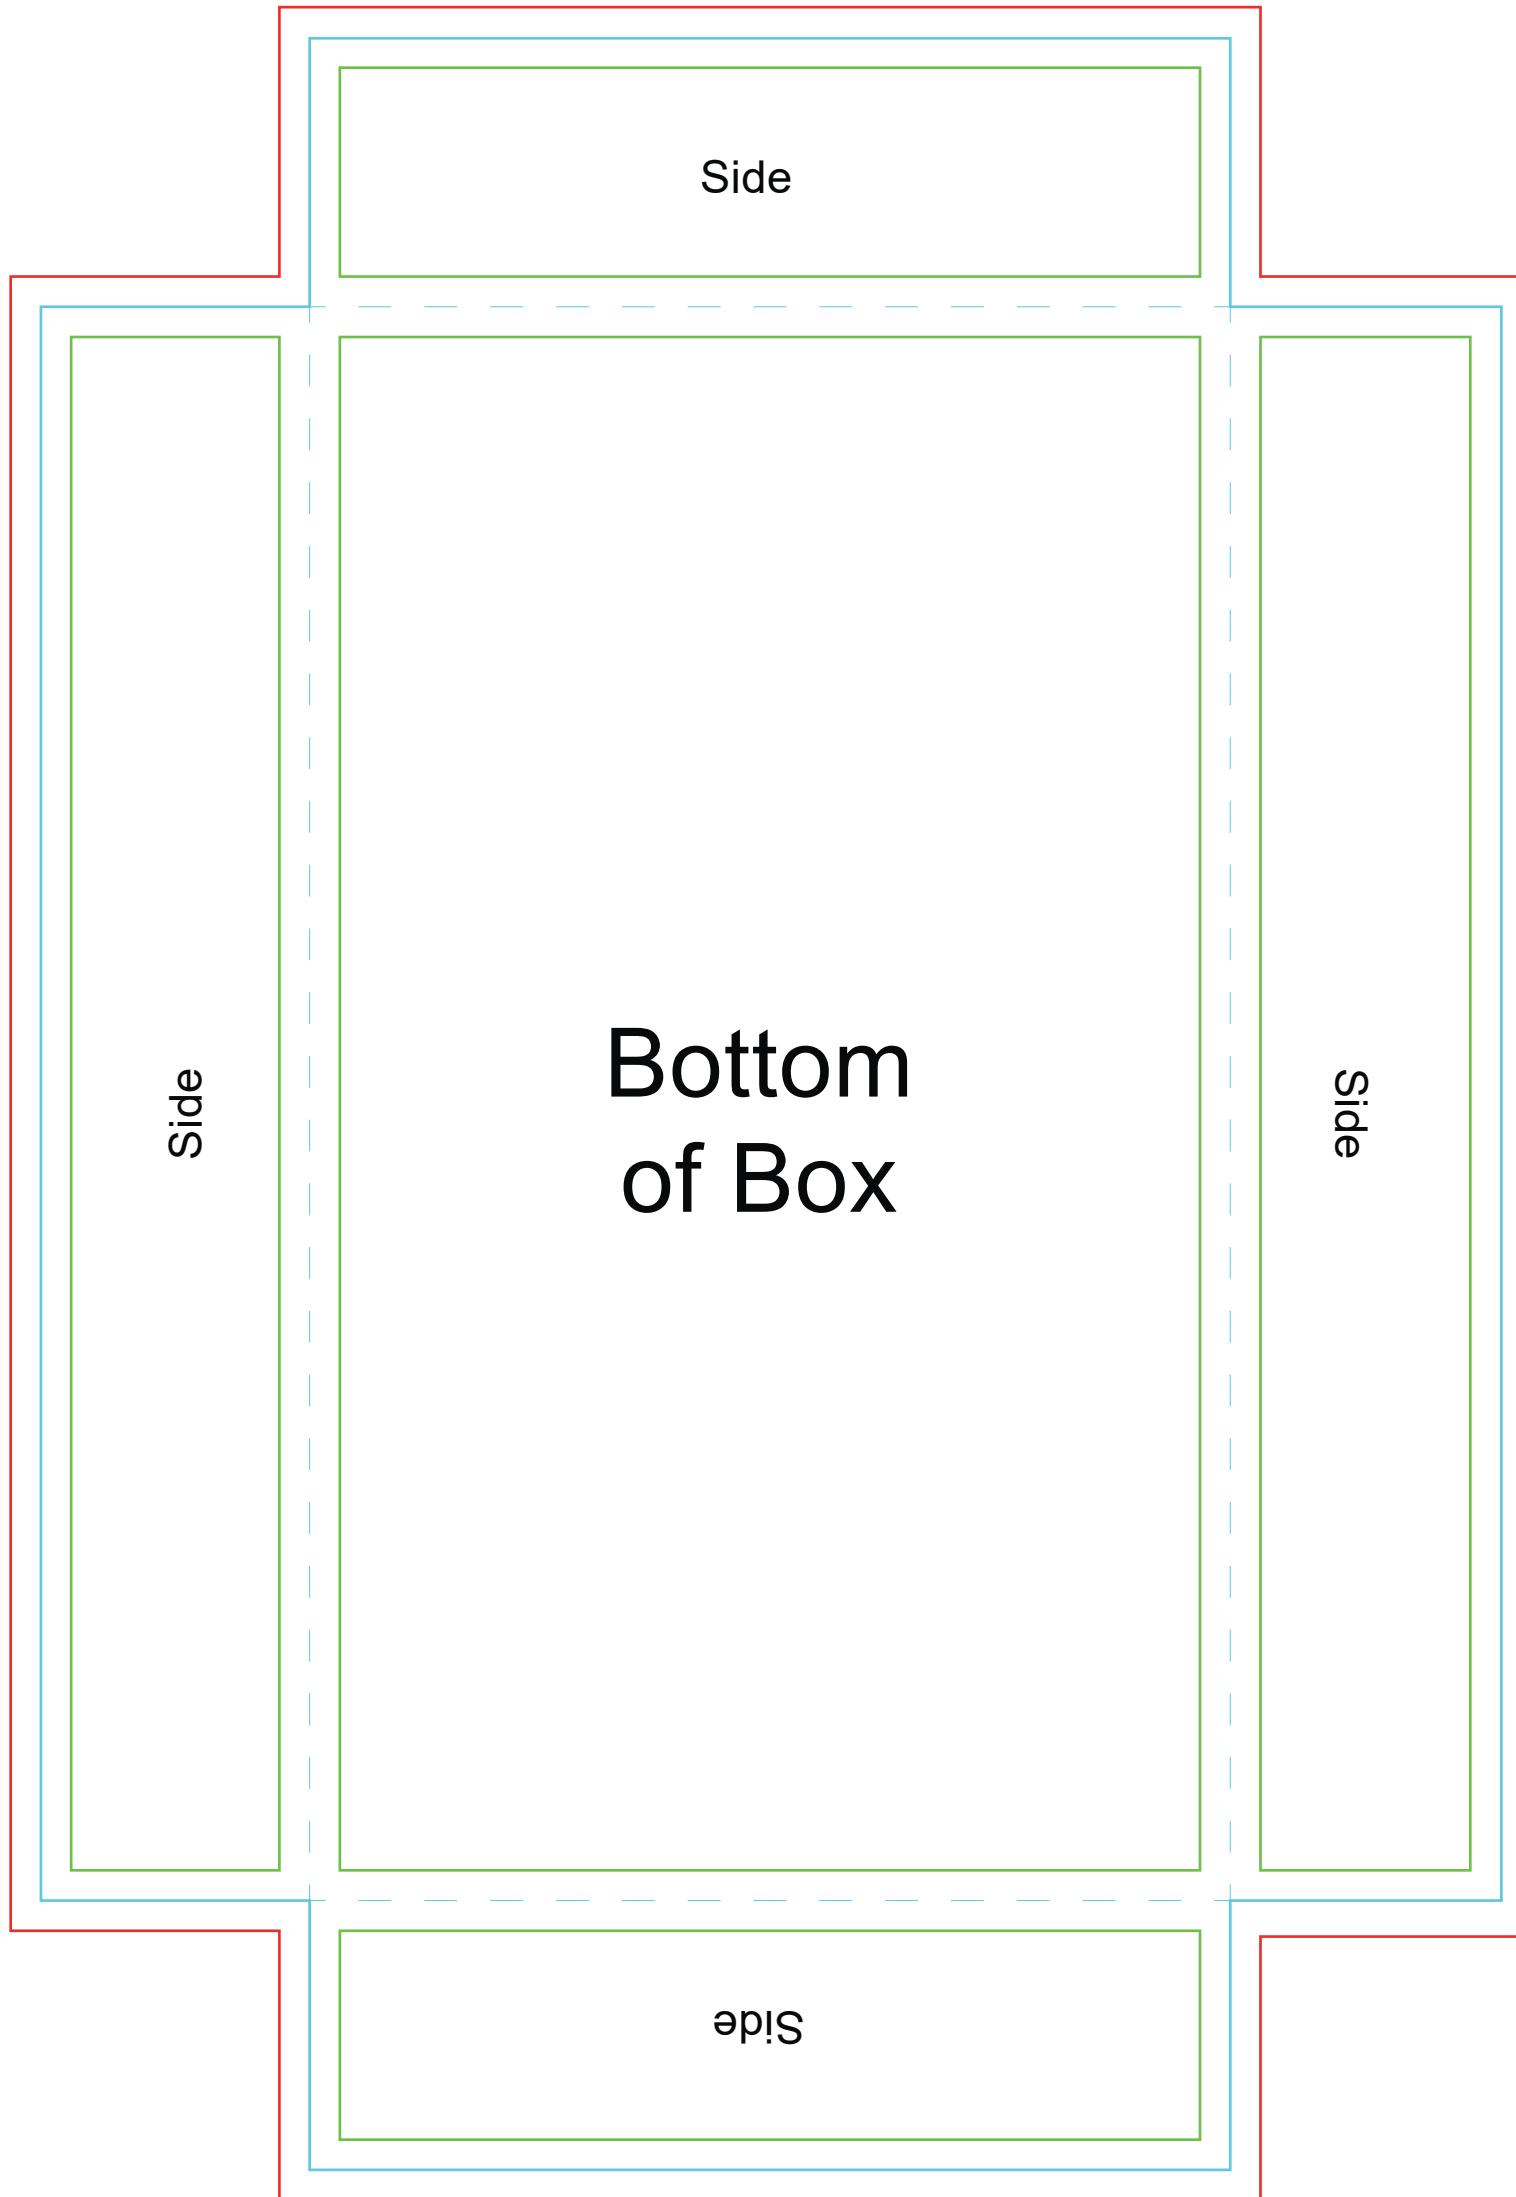

Box template | 5.00" x 8.50" x 1.40"

— Text safe area  
— Cut/trim line for final size  
— Bleed for background colour or artwork

File size: 300 DPI - 13x19" (3900px x 5700px)  
Acceptable file format: JPG or PNG  
Important! Remove guide layers before upload