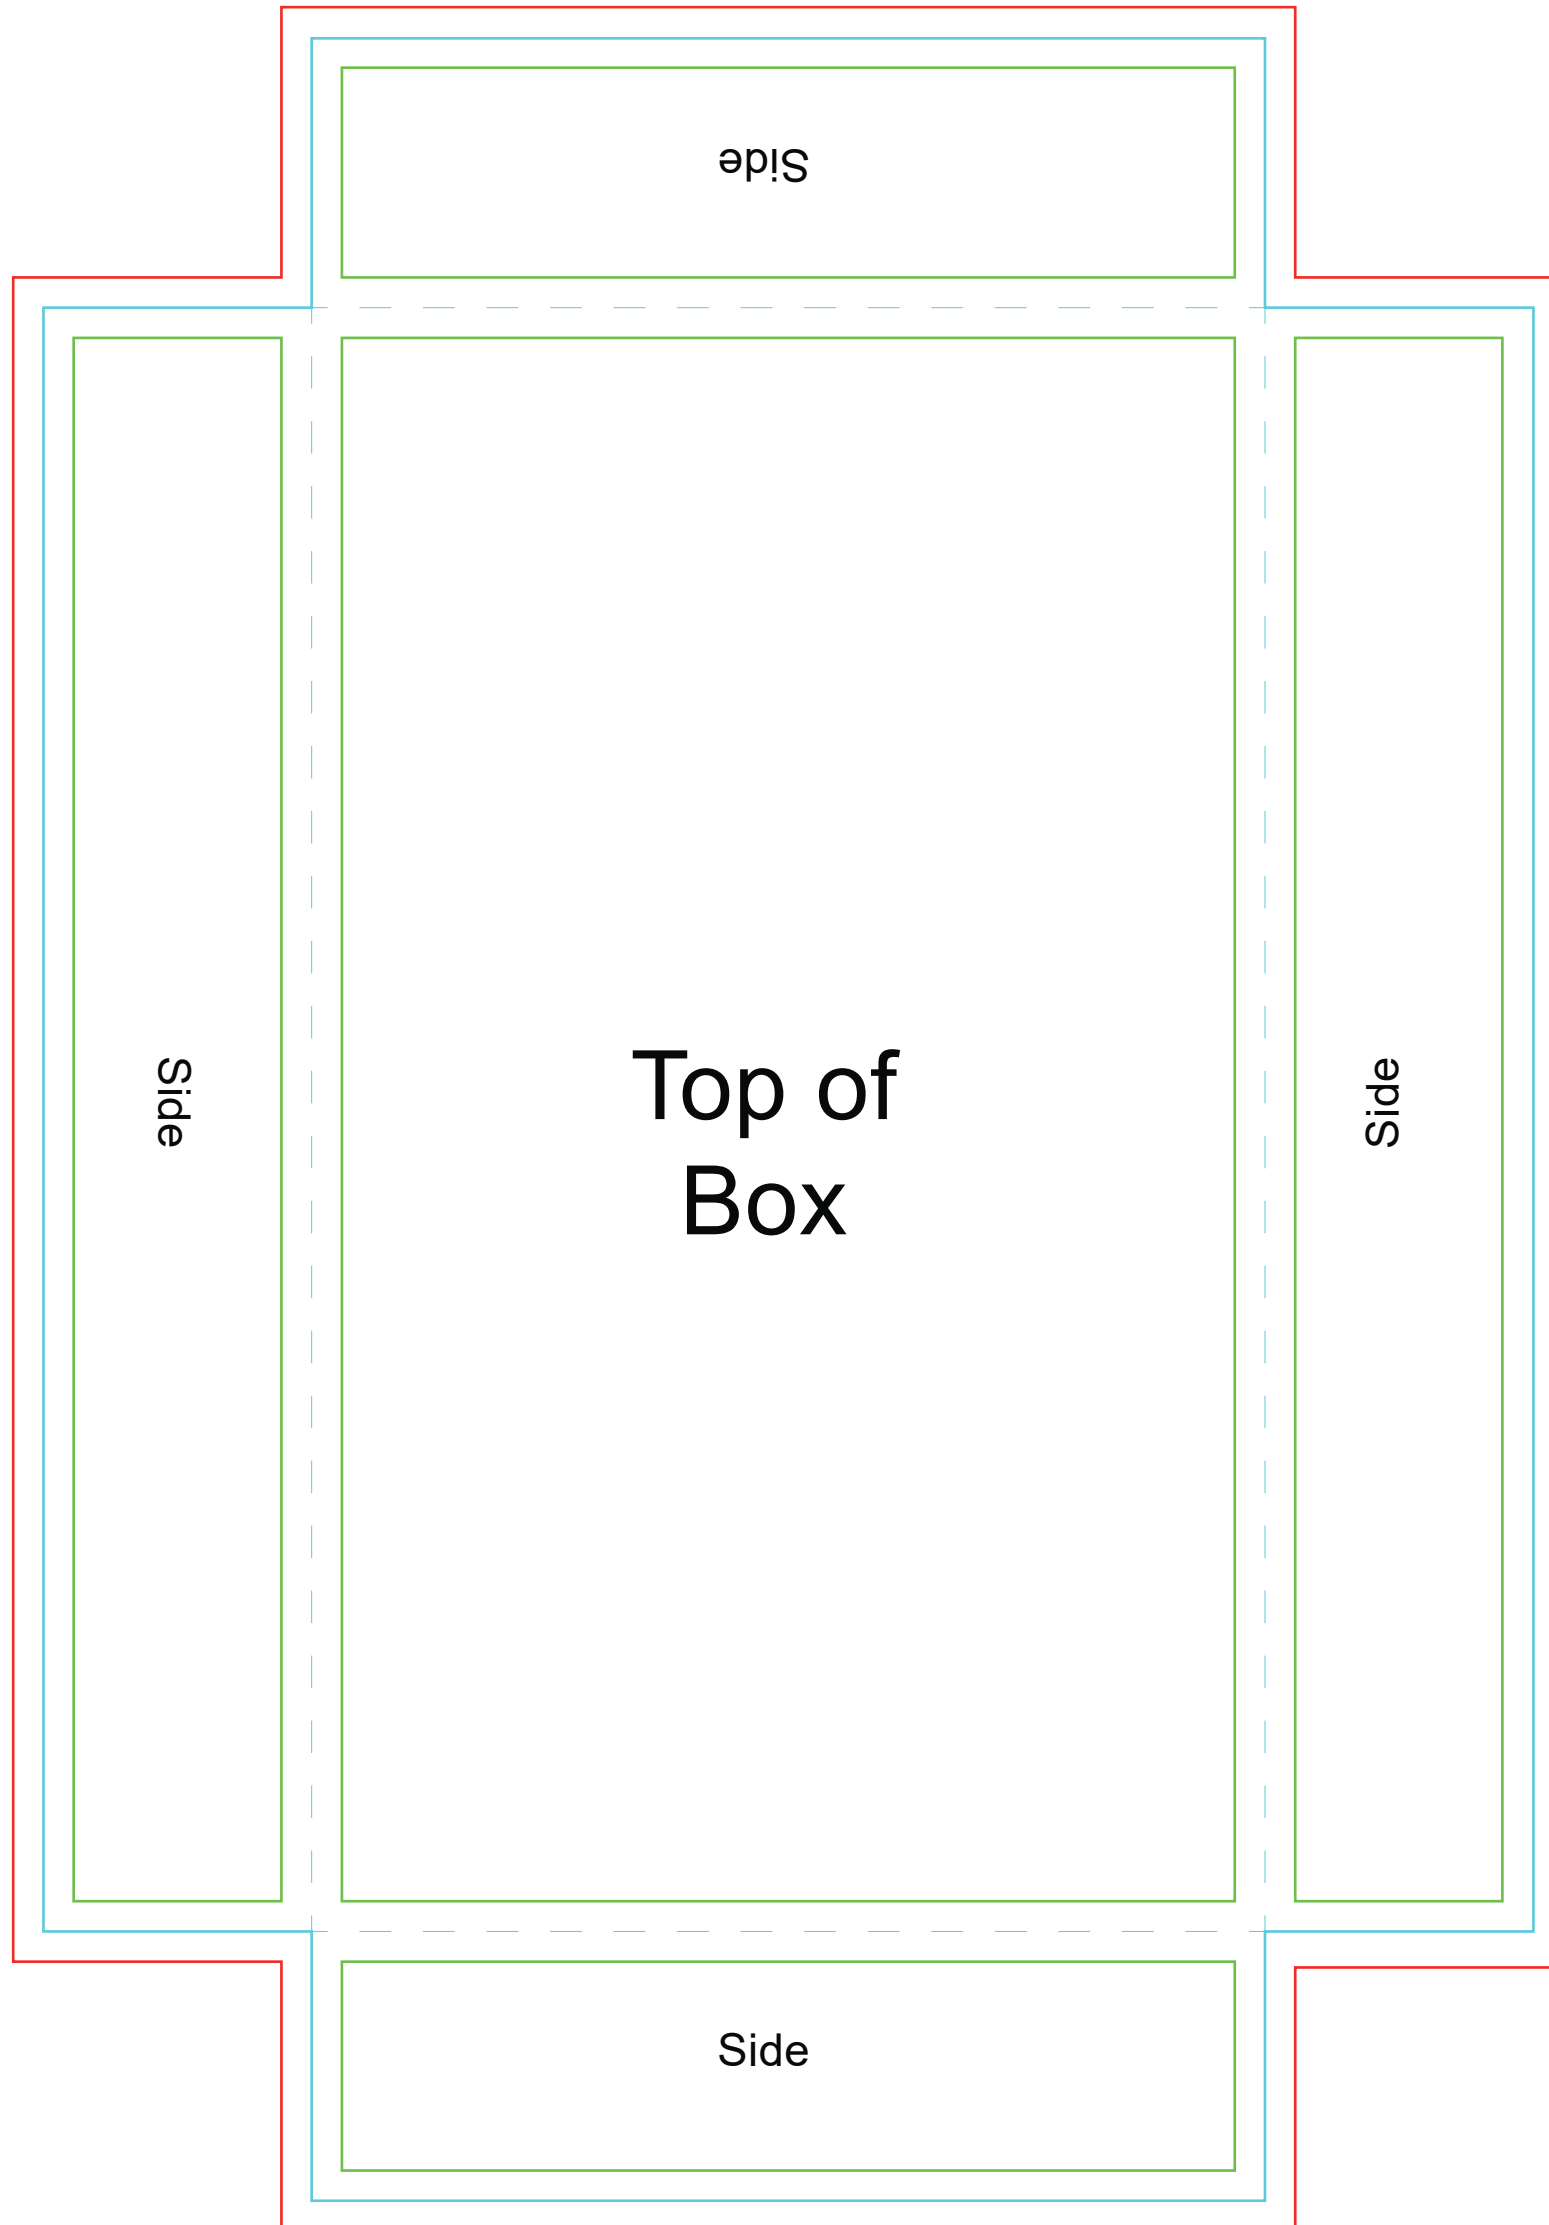

Box template | 5.00" x 8.50" x 1.40"

— Text safe area  
— Cut/trim line for final size  
— Bleed for background colour or artwork

File size: 300 DPI - 13x19" (3900px x 5700px)  
Acceptable file format: JPG or PNG  
Important! Remove guide layers before upload