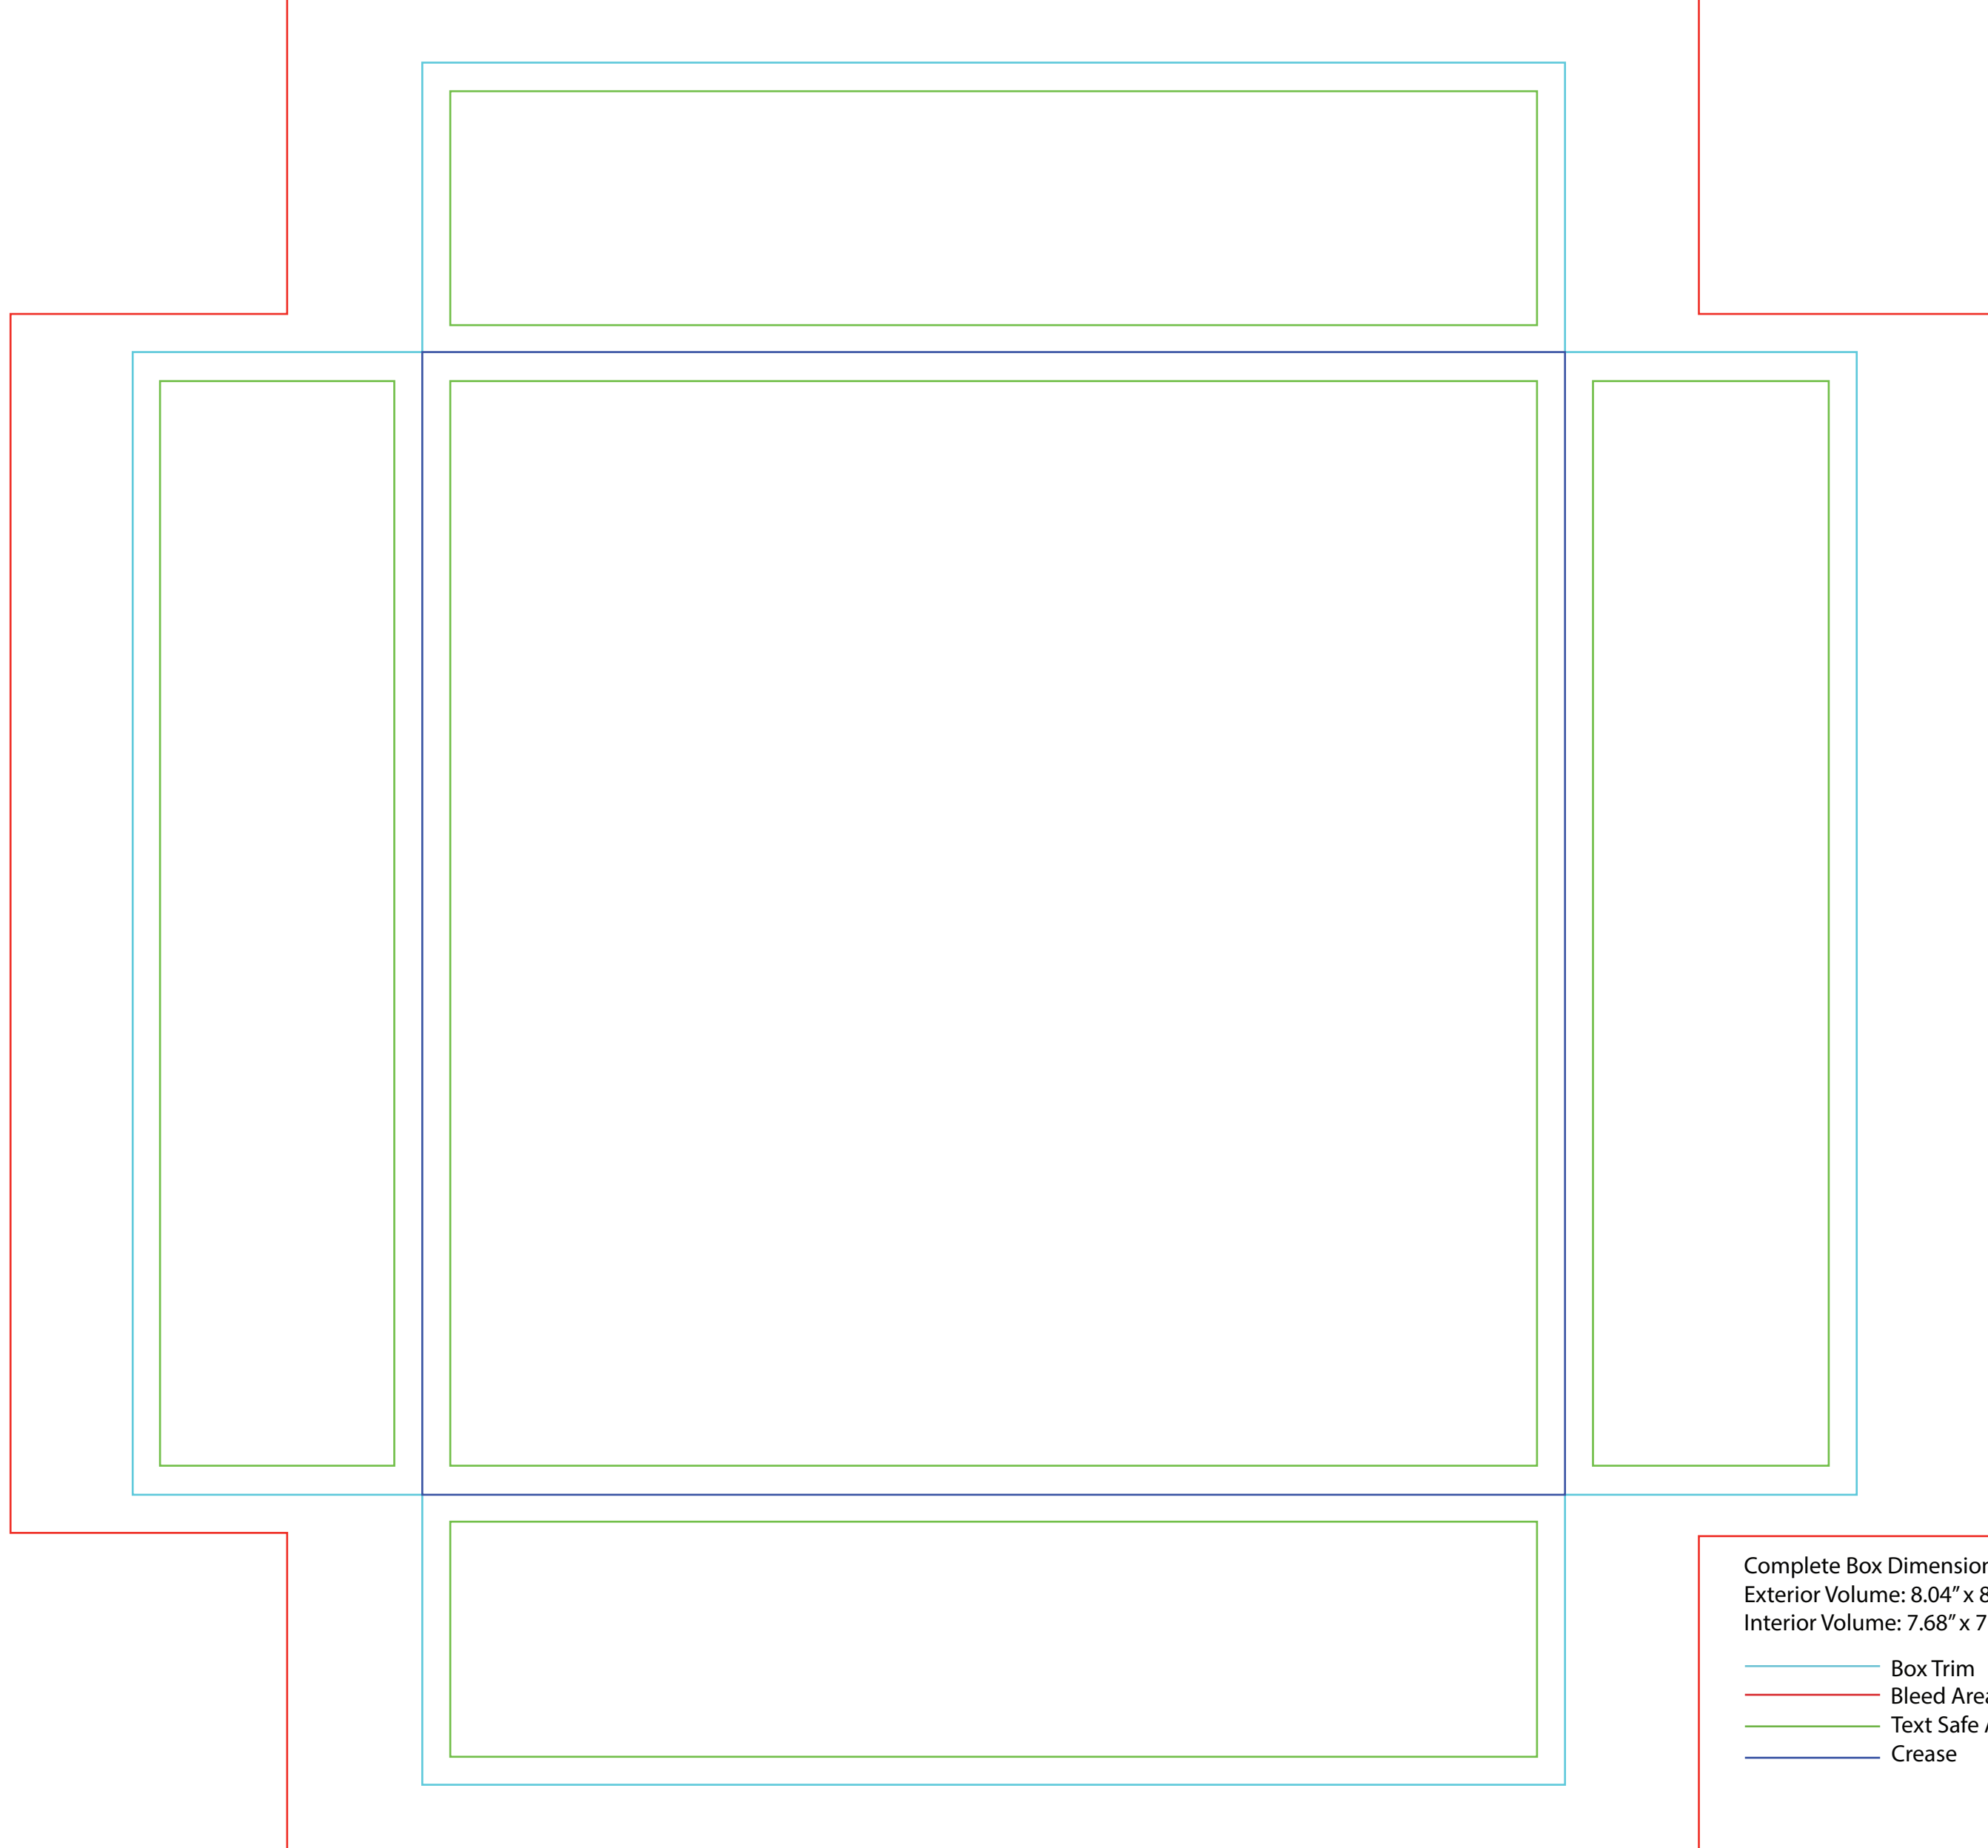

# LID

Complete Box Dimensions  
Exterior Volume: 8.04" x 8.04" x 2"  
Interior Volume: 7.68" x 7.68" x 2"

- Box Trim
- Bleed Area
- Text Safe Area
- Crease