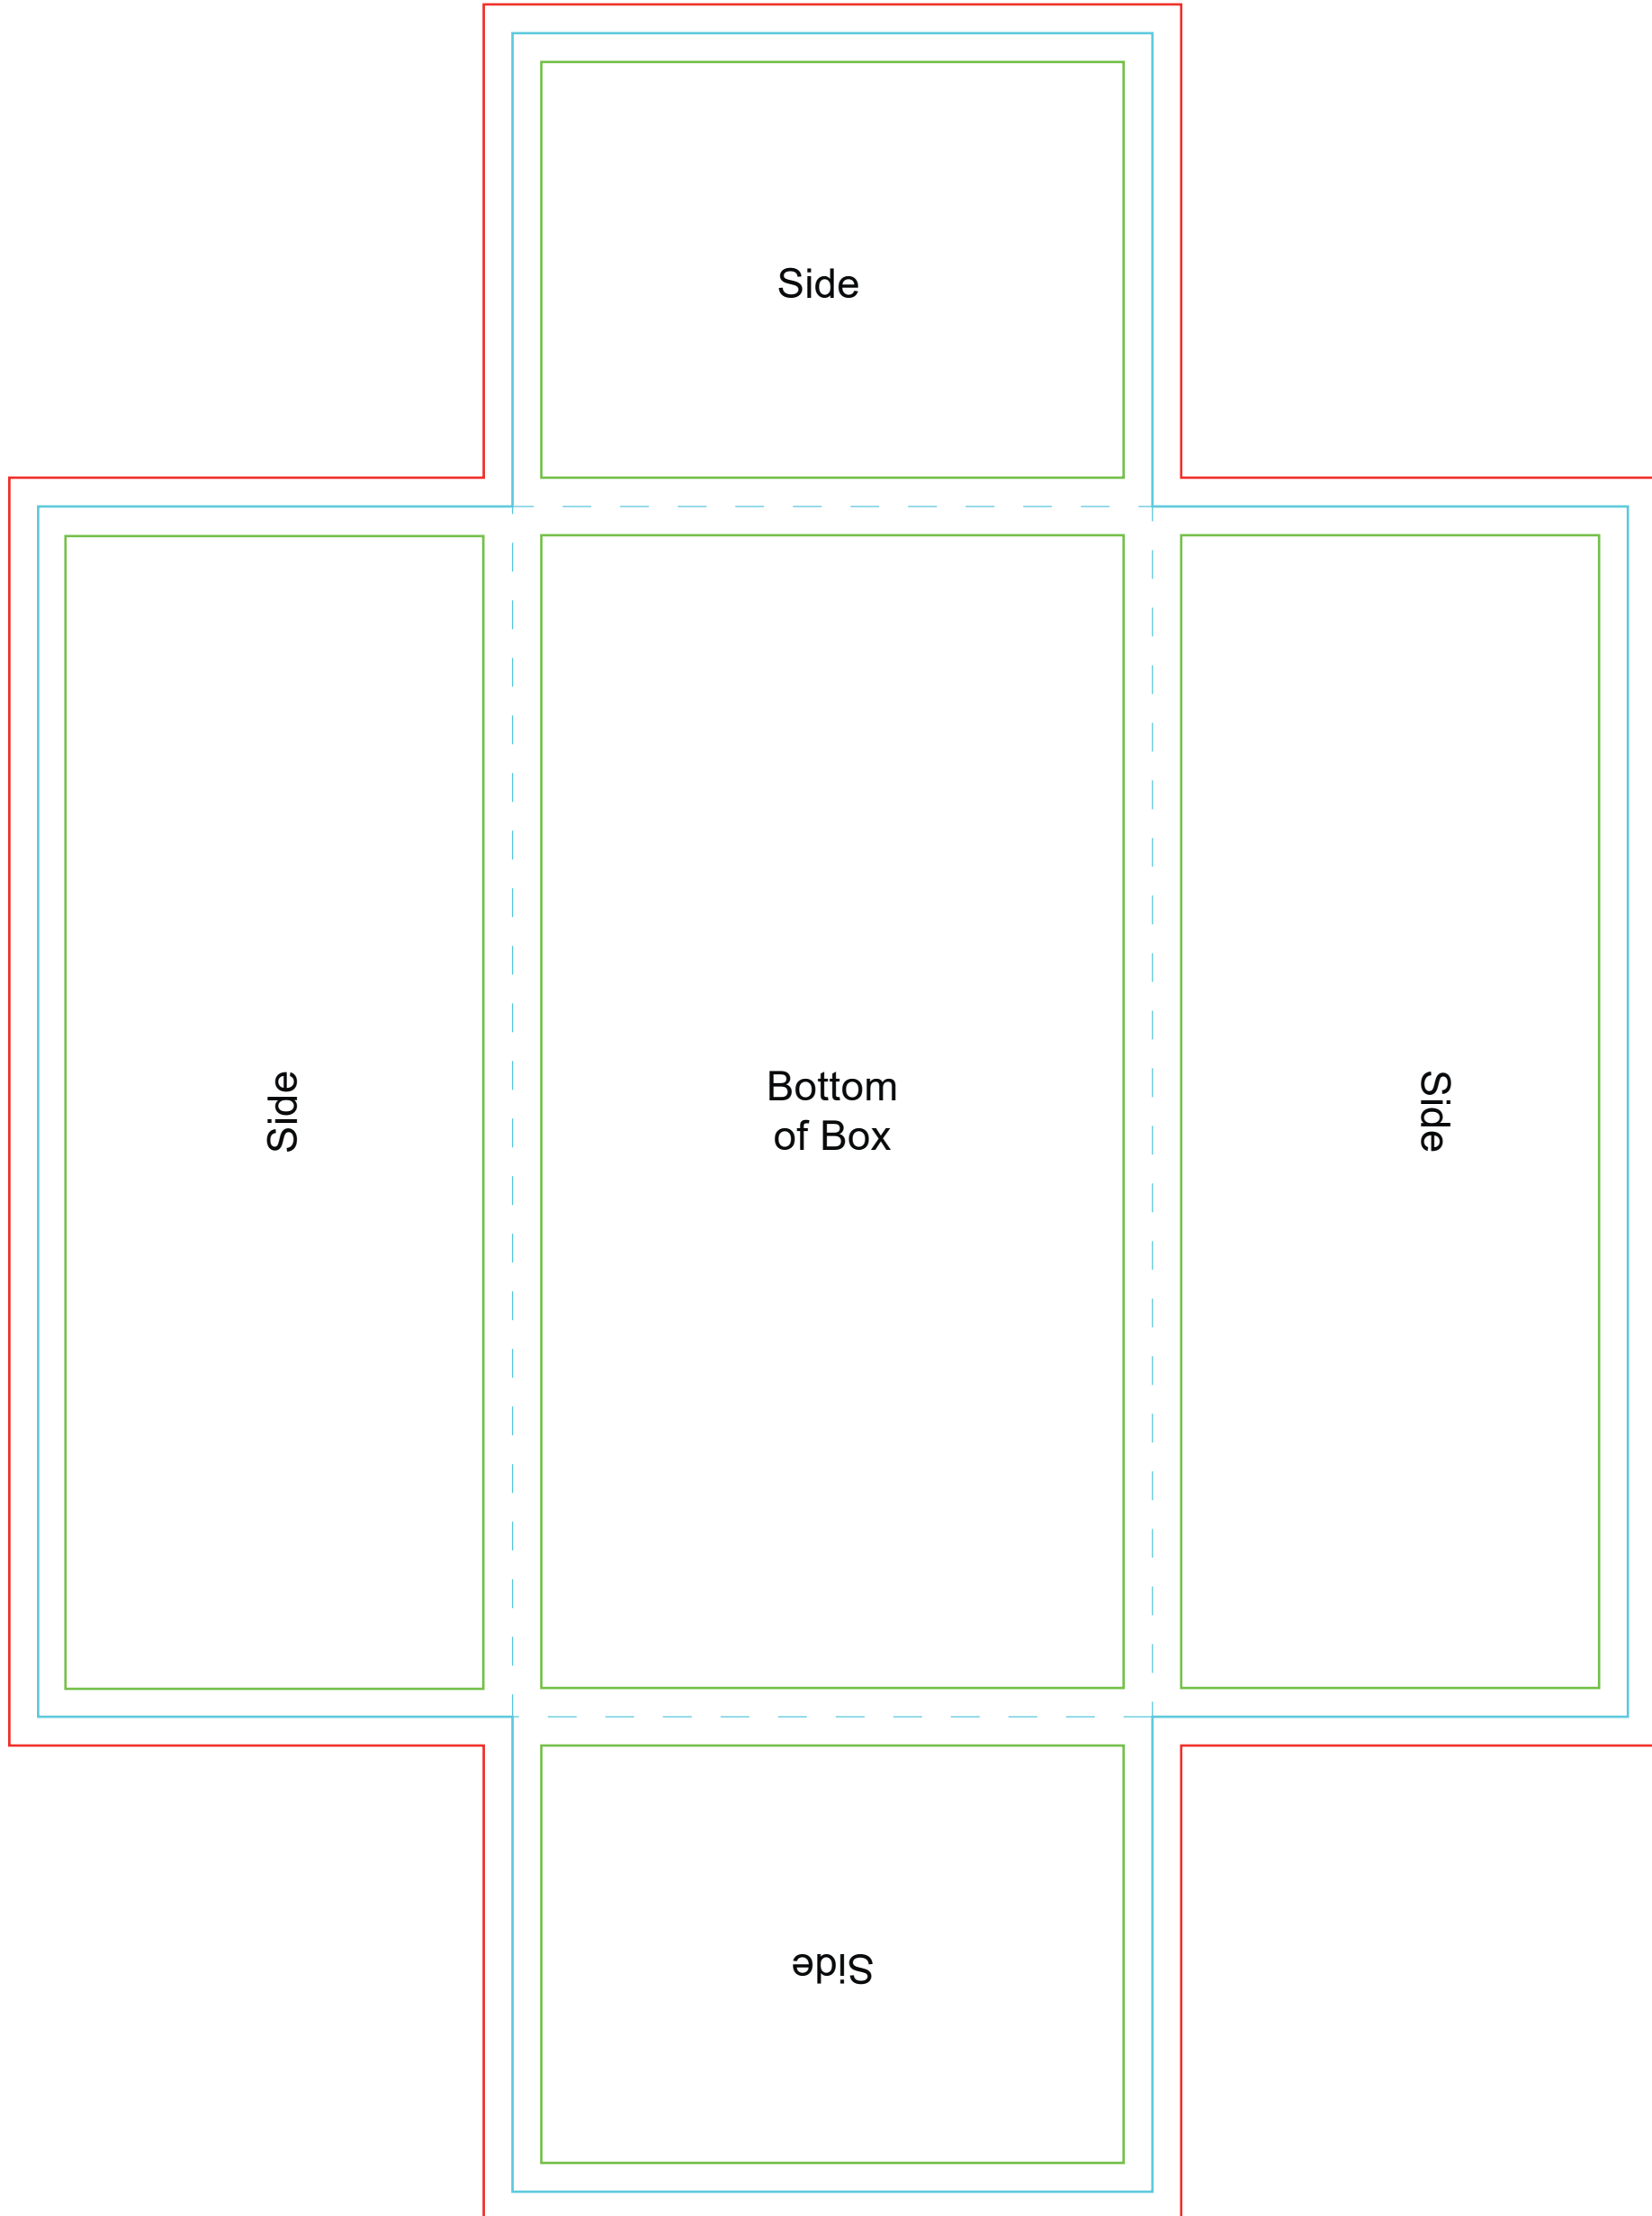

TOP

Deck Box | 4.00" x 7.30" x 2.75"
500 CARDS

- Text safe area
- Cut/trim line for final size
- Bleed for background colour or artwork

File size: 300 DPI - 13x19" (3900px x 5700px)
Acceptable file format: JPG or PNG
Important! Remove guide layers before upload

BOTTOM

Deck Box | 4.00" x 7.30" x 2.75"
500 CARDS

— Text safe area
— Cut/trim line for final size
— Bleed for background colour or artwork

File size: 300 DPI - 13x19" (3900px x 5700px)
Acceptable file format: JPG or PNG
Important! Remove guide layers before upload