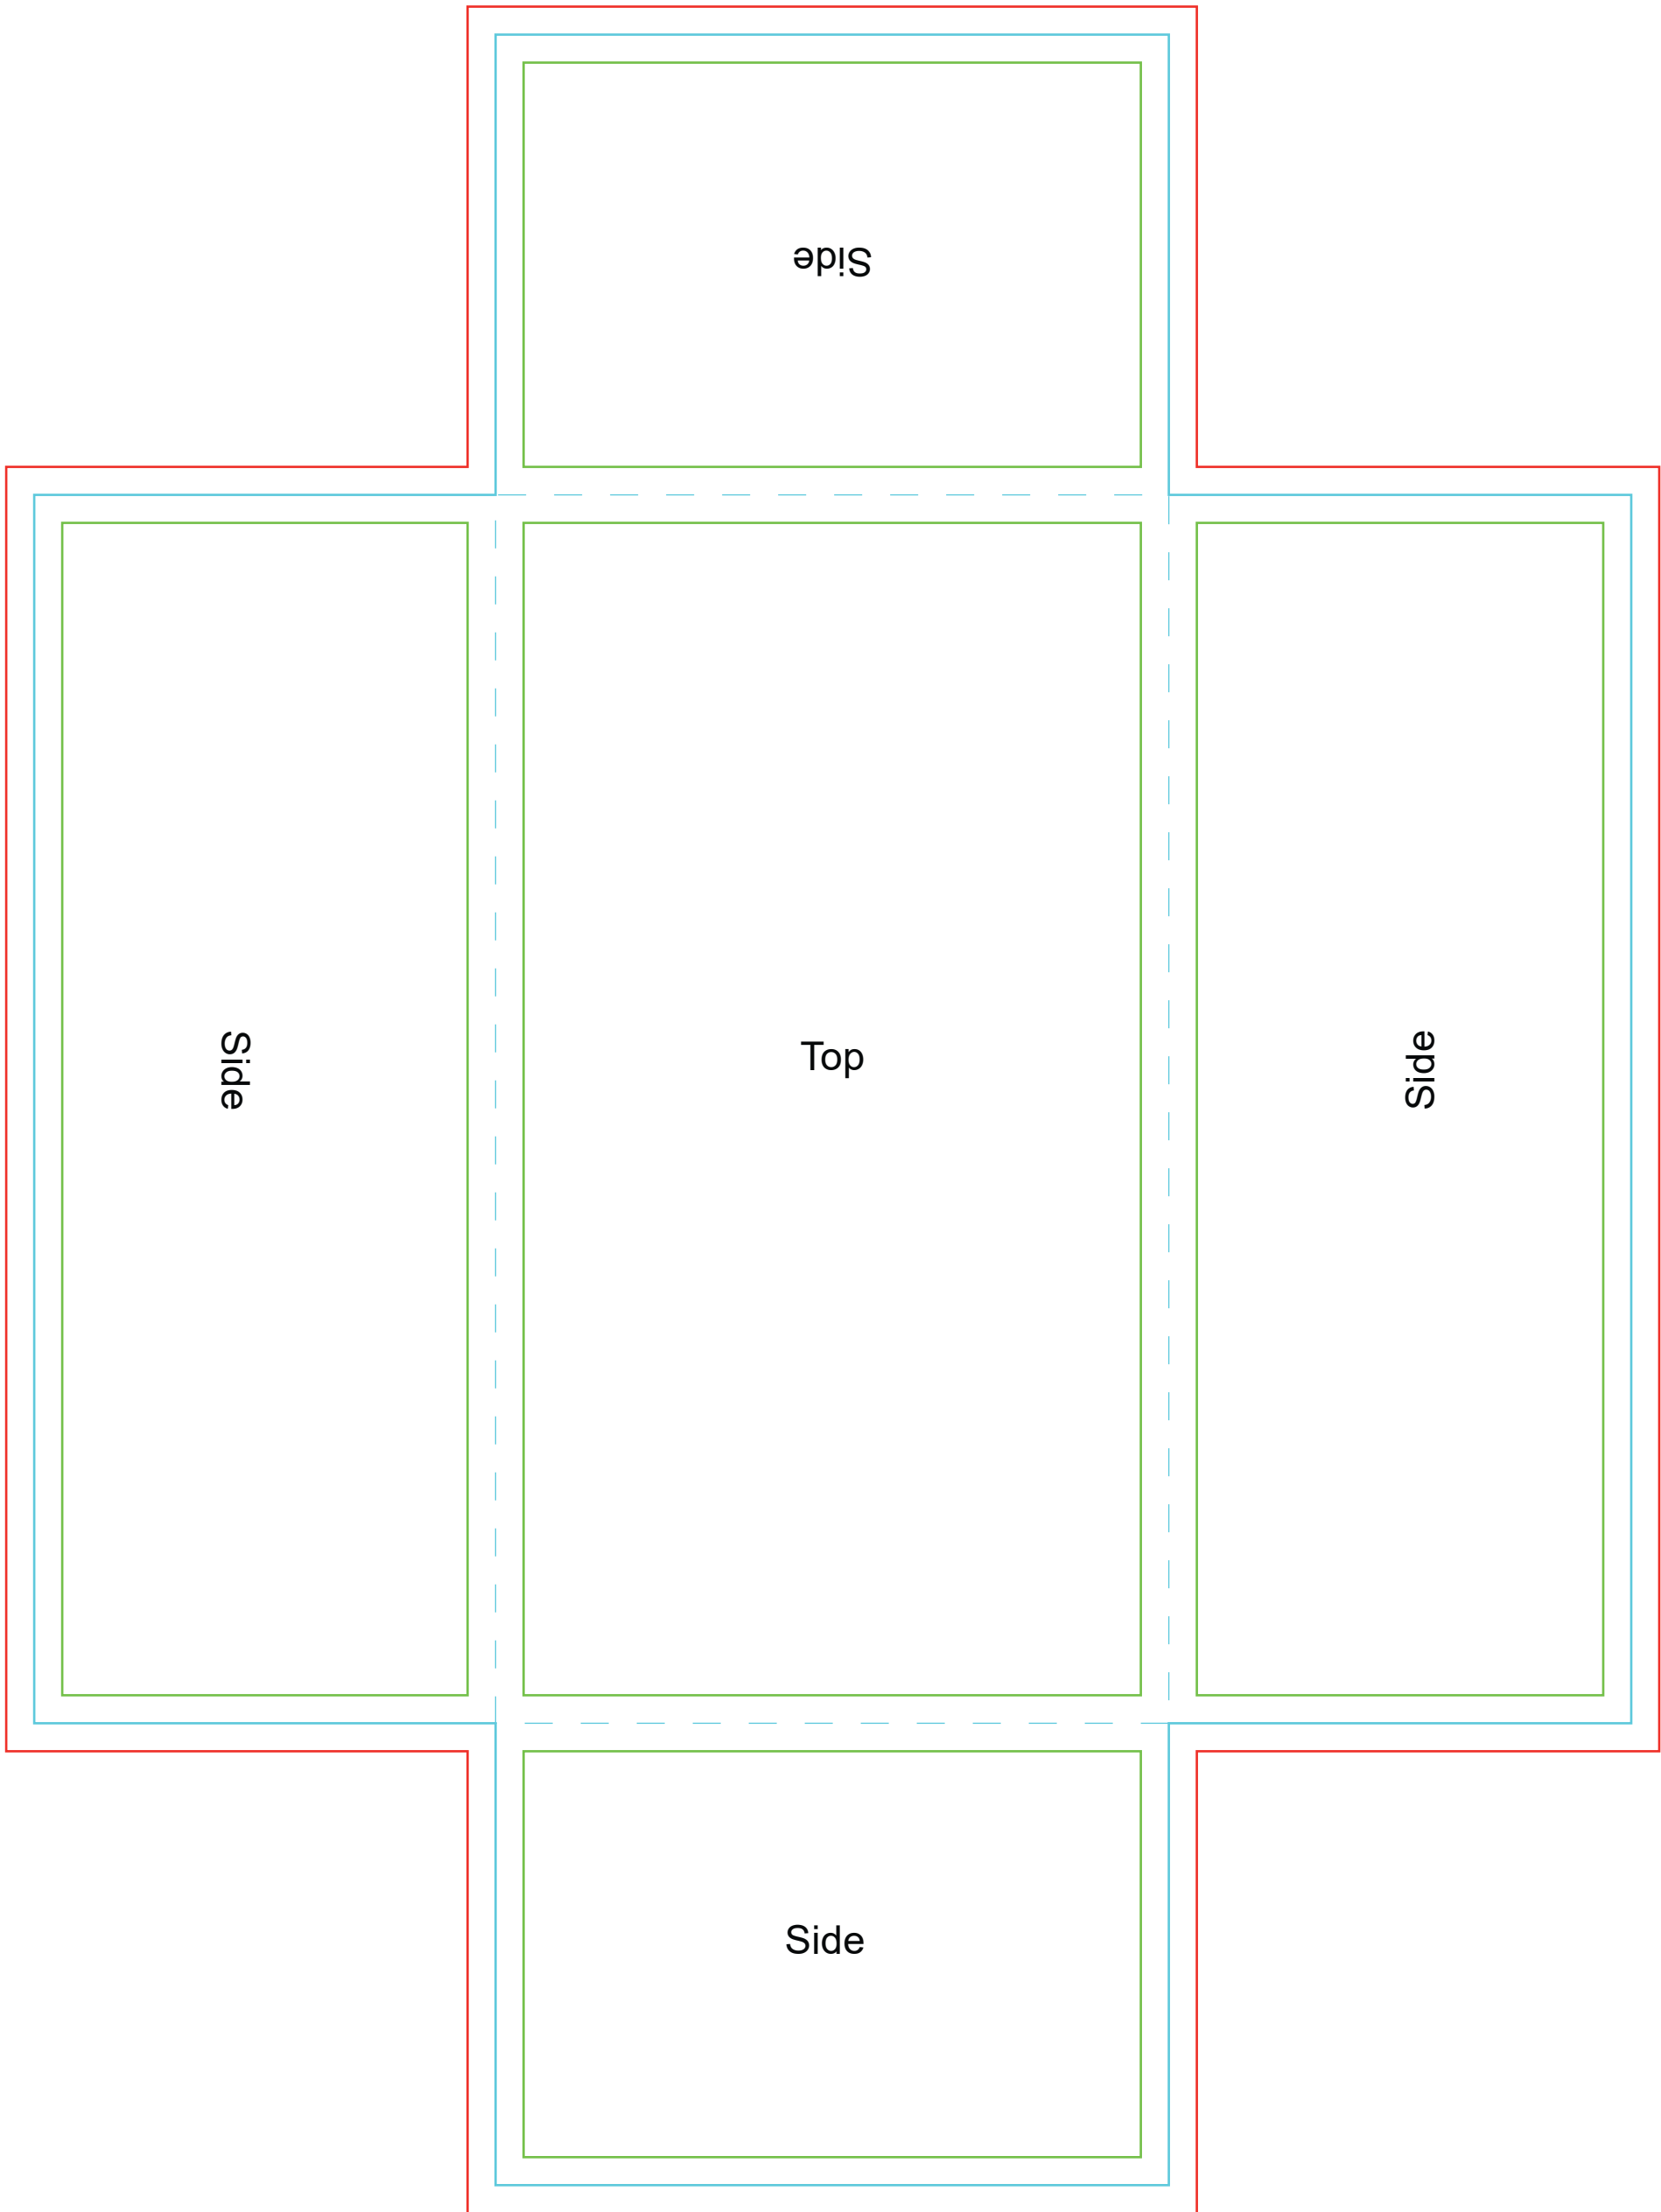

TOP

Deck Box | 4.00" x 7.30" x 2.75"
500 CARDS

- Text safe area
- Cut/trim line for final size
- Bleed for background colour or artwork

File size: 300 DPI - 13x19" (3900px x 5700px)
Acceptable file format: JPG or PNG
Important! Remove guide layers before upload

BOTTOM

Deck Box | 4.00" x 7.30" x 2.75"
500 CARDS

— Text safe area
— Cut/trim line for final size
— Bleed for background colour or artwork

File size: 300 DPI - 13x19" (3900px x 5700px)
Acceptable file format: JPG or PNG
Important! Remove guide layers before upload