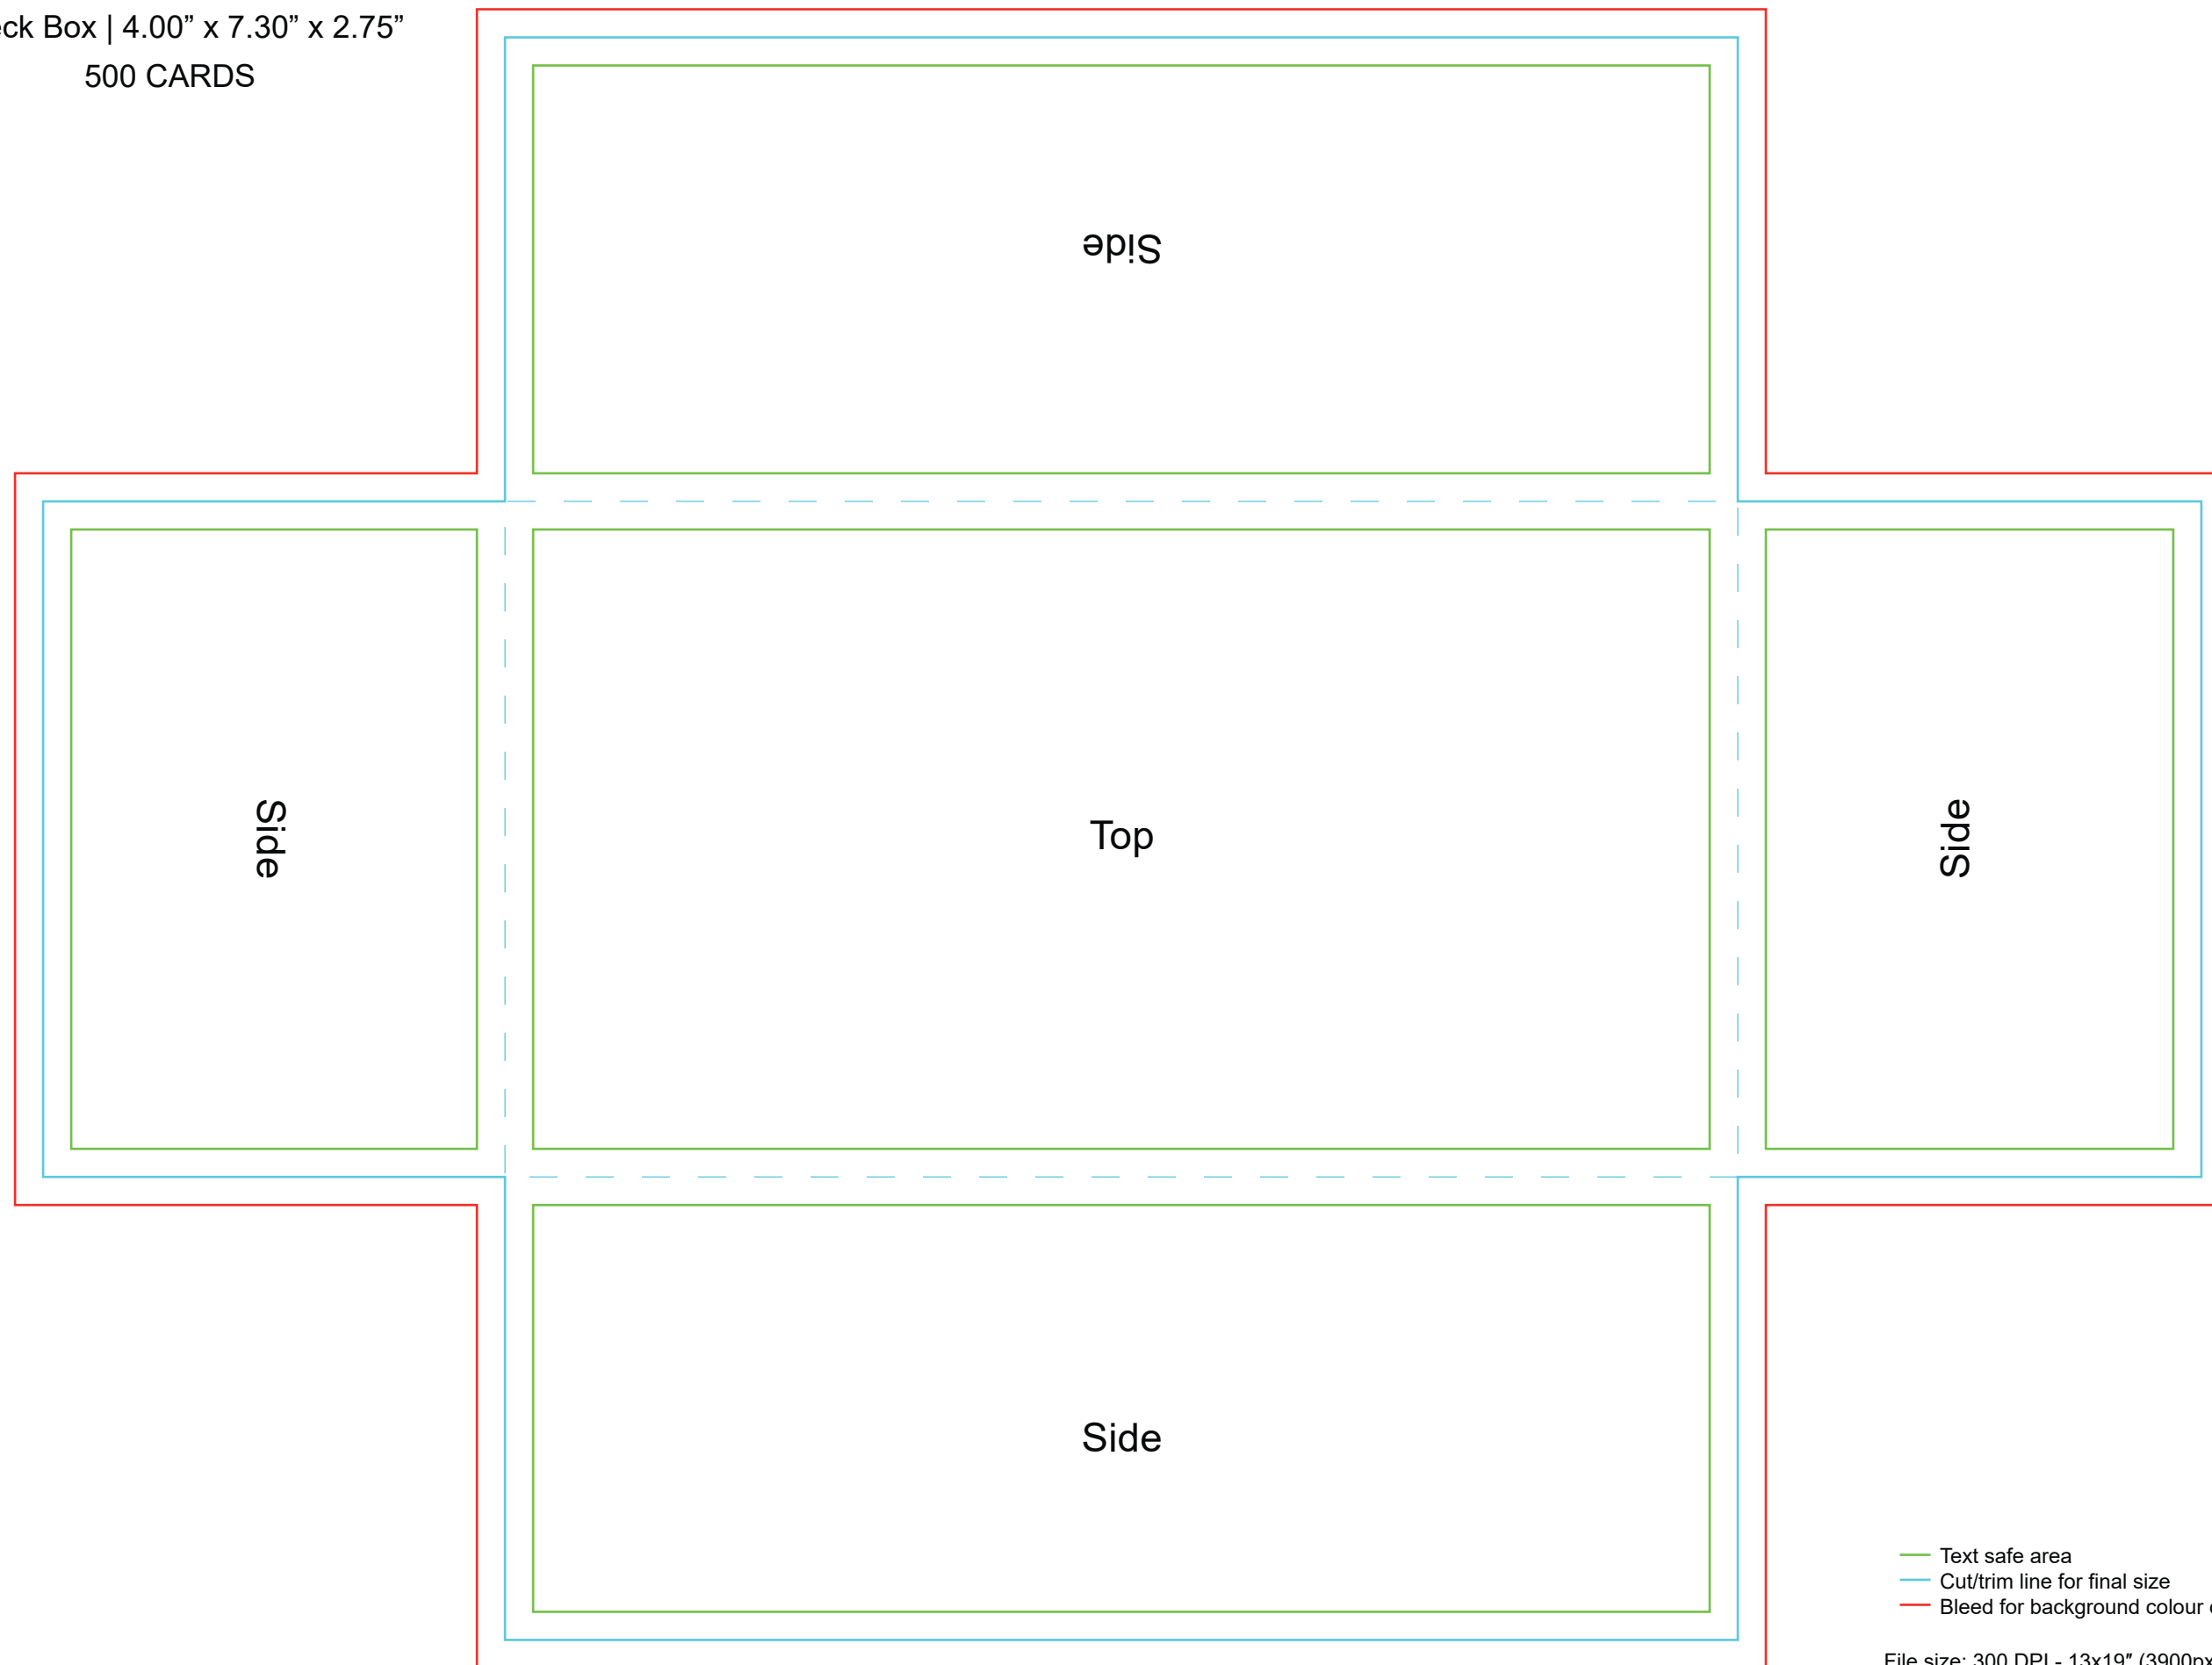

Deck Box | 4.00" x 7.30" x 2.75"
500 CARDS

TOP

- Text safe area
- Cut/trim line for final size
- Bleed for background colour or artwork

File size: 300 DPI - 13x19" (3900px x 5700px)
Acceptable file format: JPG or PNG
Important! Remove guide layers before upload