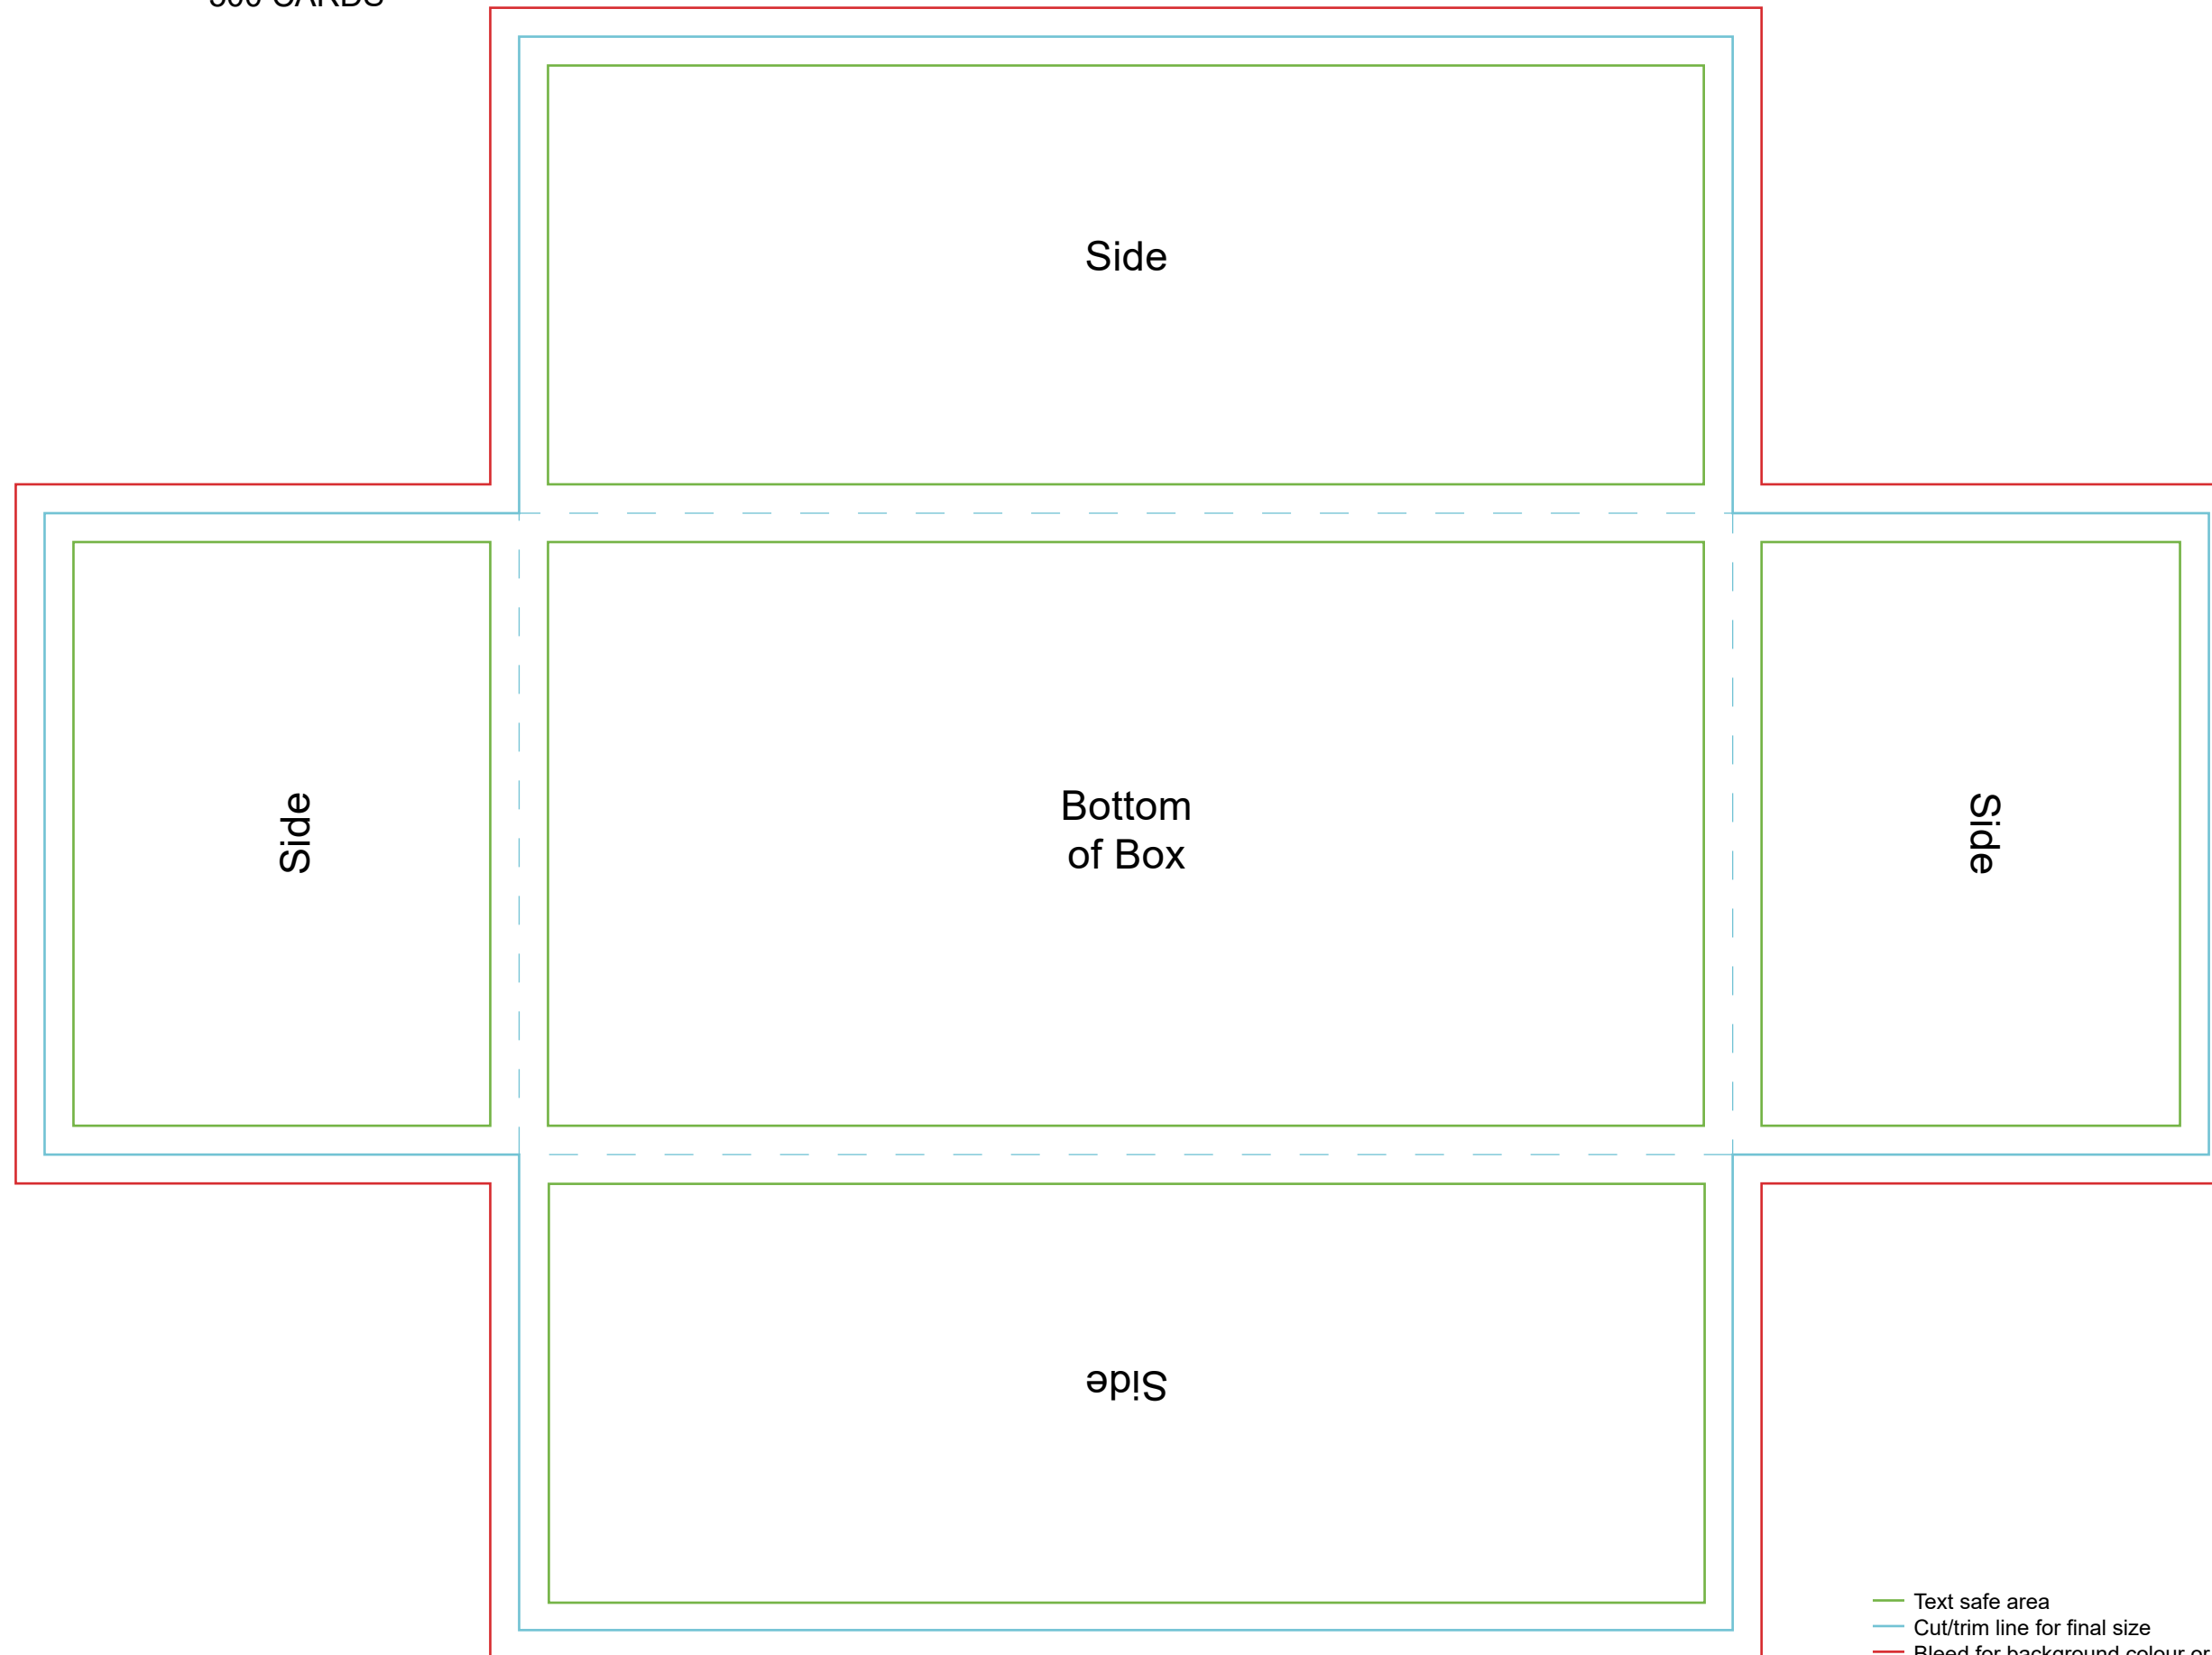

BOTTOM

Deck Box | 4.00" x 7.30" x 2.75"
500 CARDS

- Text safe area
- Cut/trim line for final size
- Bleed for background colour or artwork

File size: 300 DPI - 13x19" (3900px x 5700px)
Acceptable file format: JPG or PNG
Important! Remove guide layers before upload