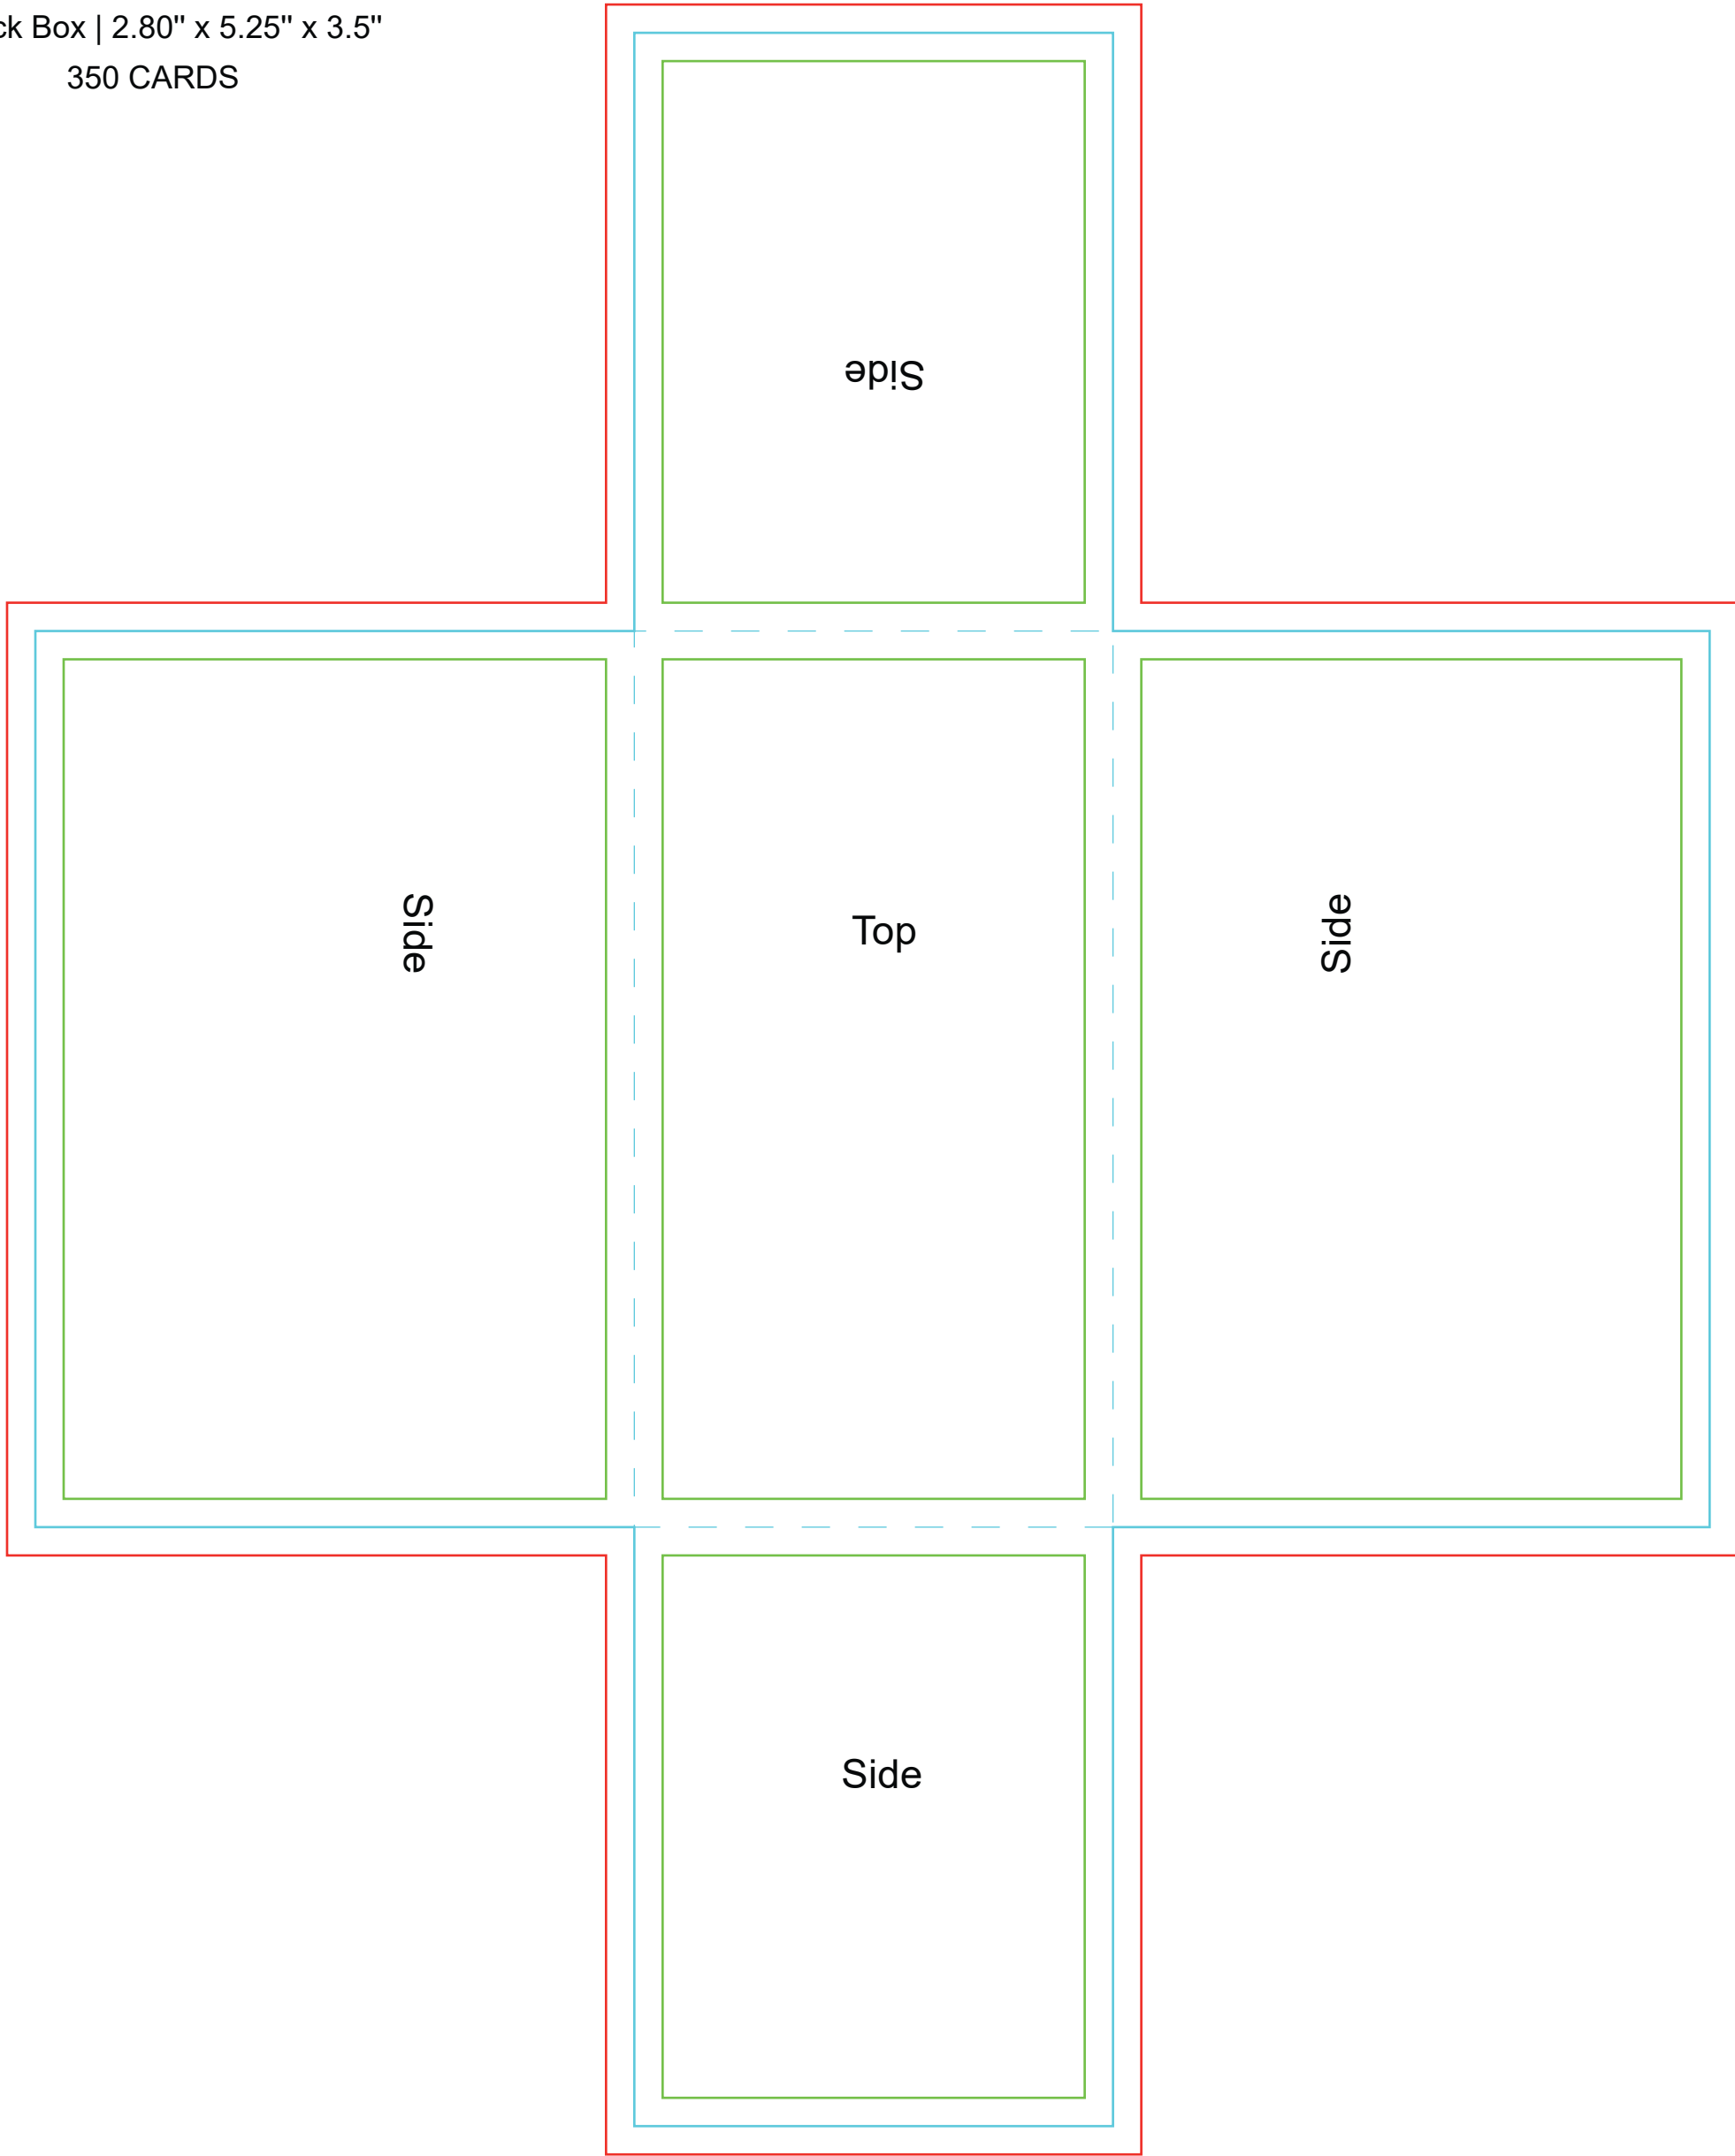

TOP

Deck Box | 2.80" x 5.25" x 3.5"
350 CARDS

- Text safe area
- Cut/trim line for final size
- Bleed for background colour or artwork

File size: 300 DPI - 13x19" (3900px x 5700px)
Acceptable file format: JPG or PNG
Important! Remove guide layers before upload

BOTTOM

Deck Box | 2.80" x 5.25" x 3.5"
350 CARDS

— Text safe area
— Cut/trim line for final size
— Bleed for background colour or artwork

File size: 300 DPI - 13x19" (3900px x 5700px)
Acceptable file format: JPG or PNG
Important! Remove guide layers before upload