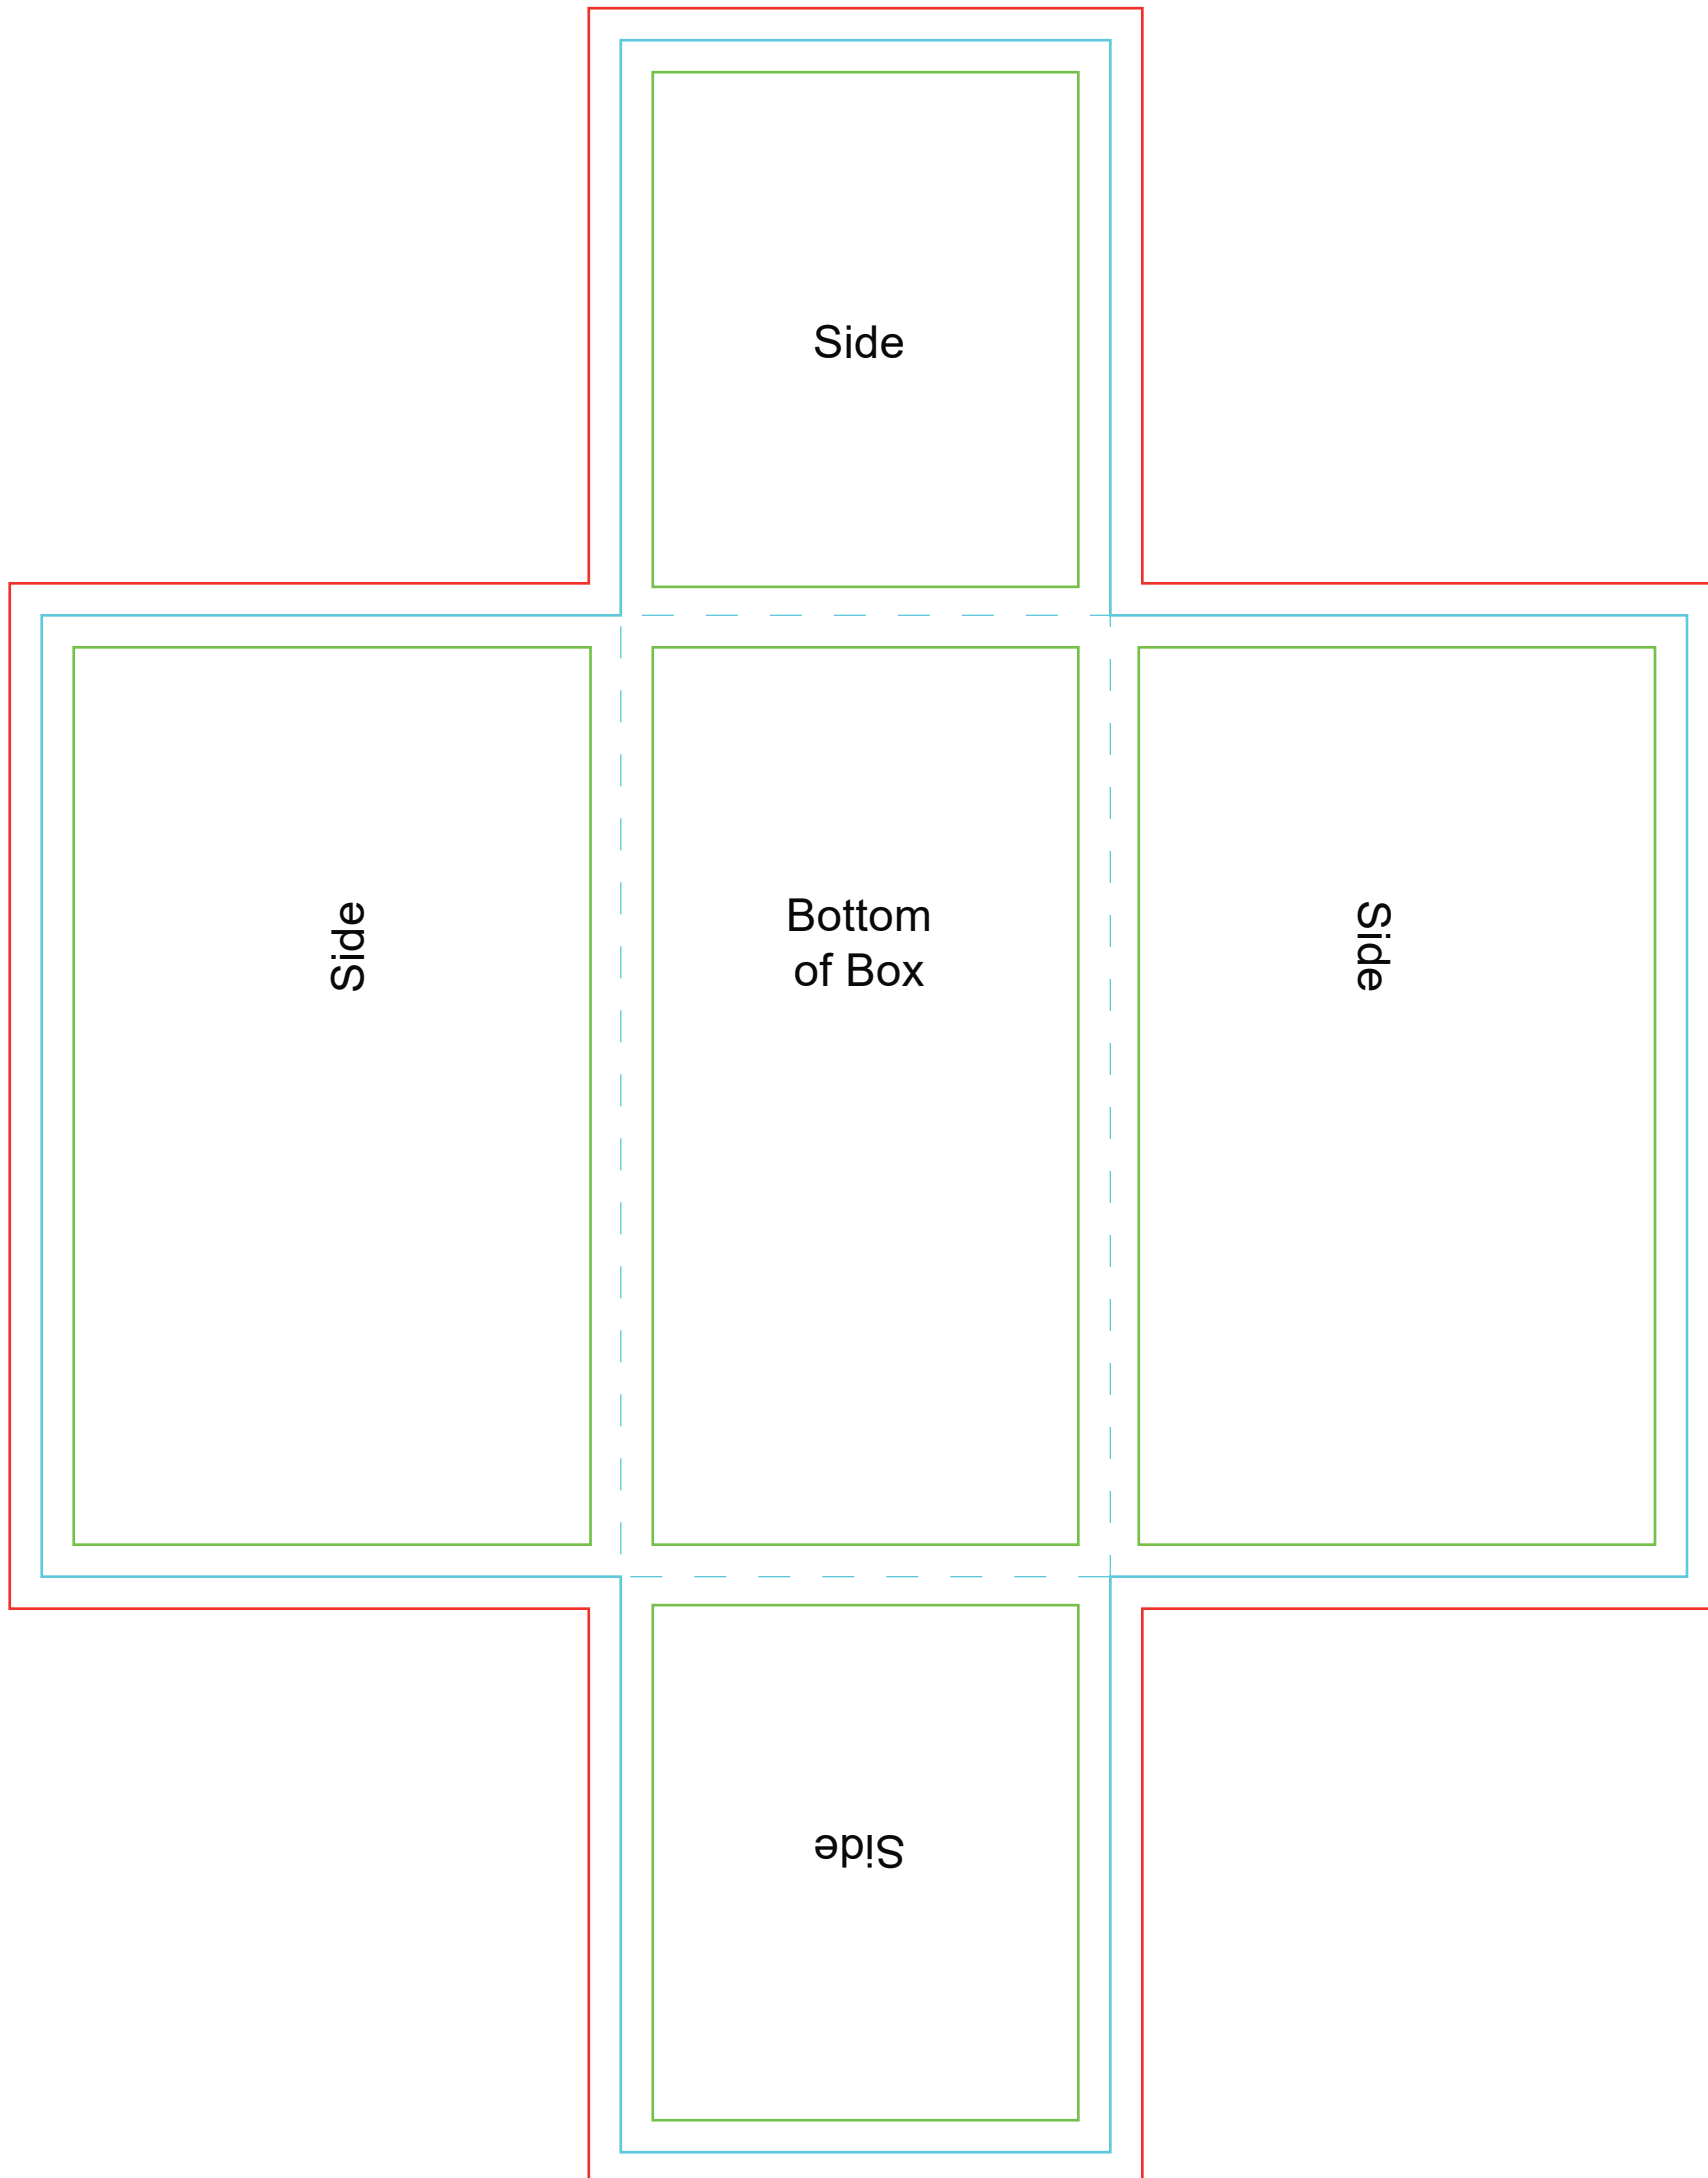

TOP

Deck Box | 2.80" x 5.25" x 3.5"
350 CARDS

- Text safe area
- Cut/trim line for final size
- Bleed for background colour or artwork

File size: 300 DPI - 13x19" (3900px x 5700px)
Acceptable file format: JPG or PNG
Important! Remove guide layers before upload

BOTTOM

Deck Box | 2.80" x 5.25" x 3.5"
350 CARDS

— Text safe area
— Cut/trim line for final size
— Bleed for background colour or artwork

File size: 300 DPI - 13x19" (3900px x 5700px)
Acceptable file format: JPG or PNG
Important! Remove guide layers before upload