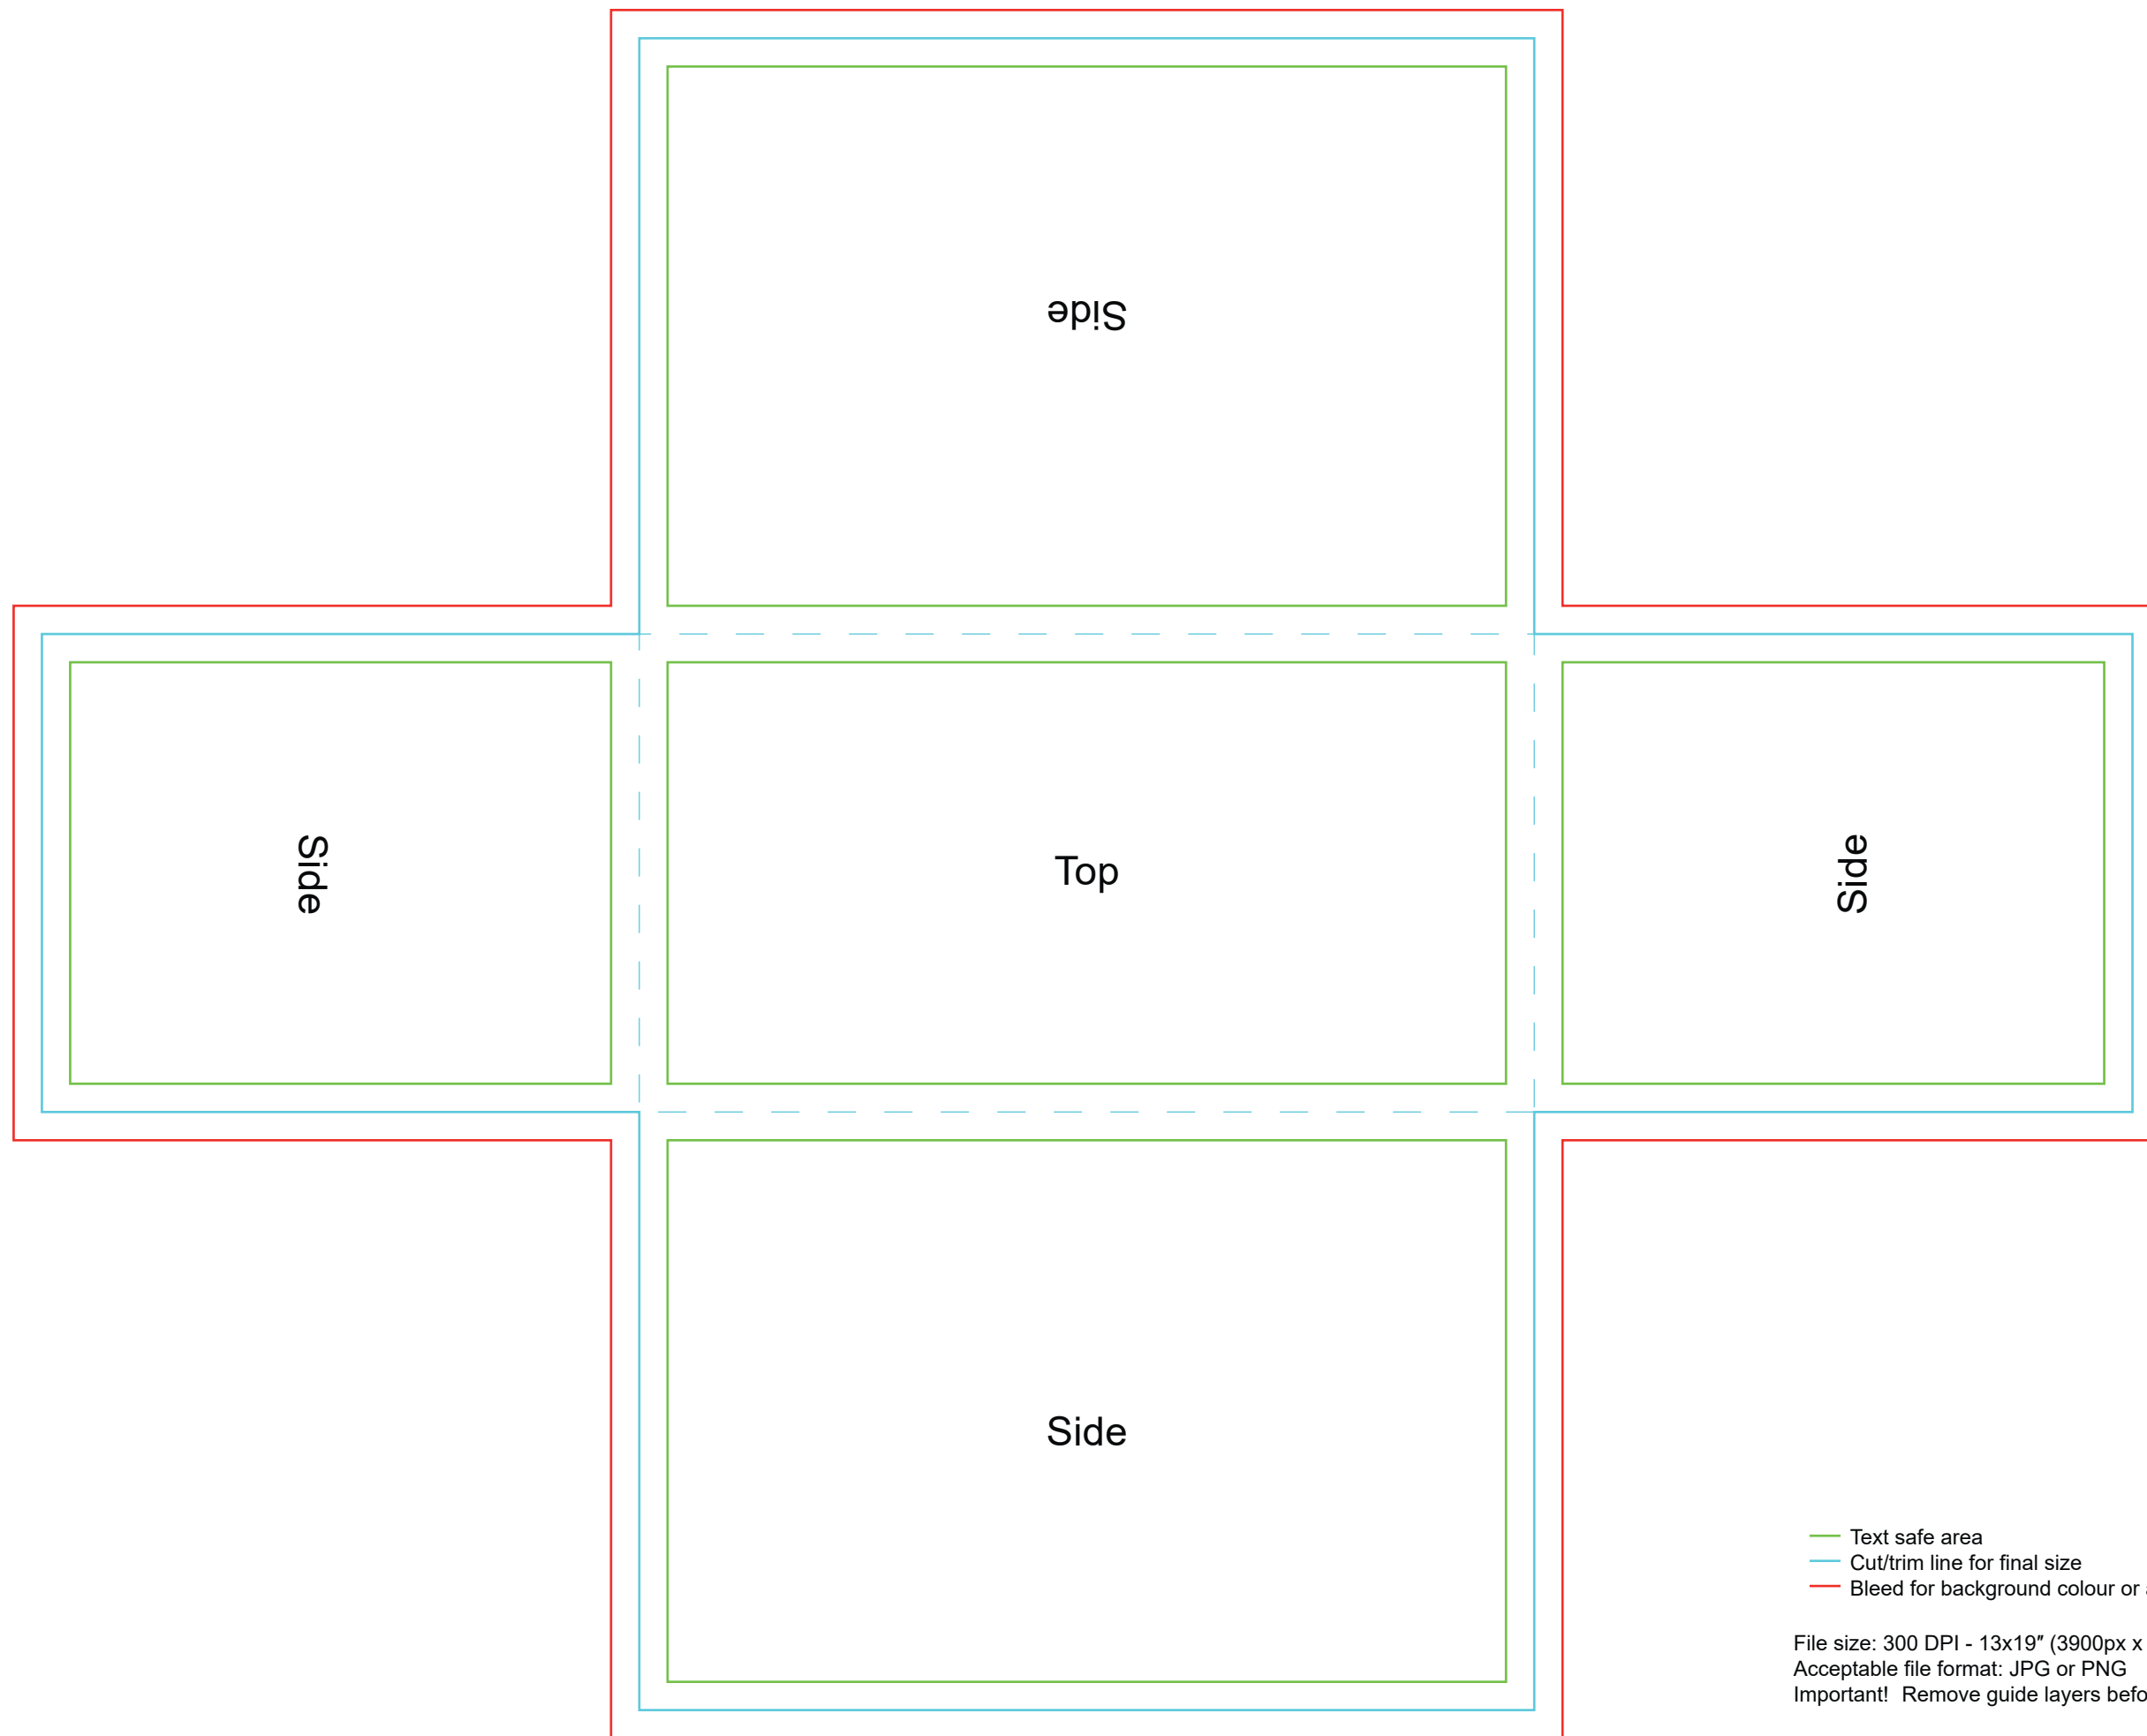

Deck Box | 2.80" x 5.25" x 3.5"
350 CARDS

TOP

- Text safe area
- Cut/trim line for final size
- Bleed for background colour or artwork

File size: 300 DPI - 13x19" (3900px x 5700px)
Acceptable file format: JPG or PNG
Important! Remove guide layers before upload