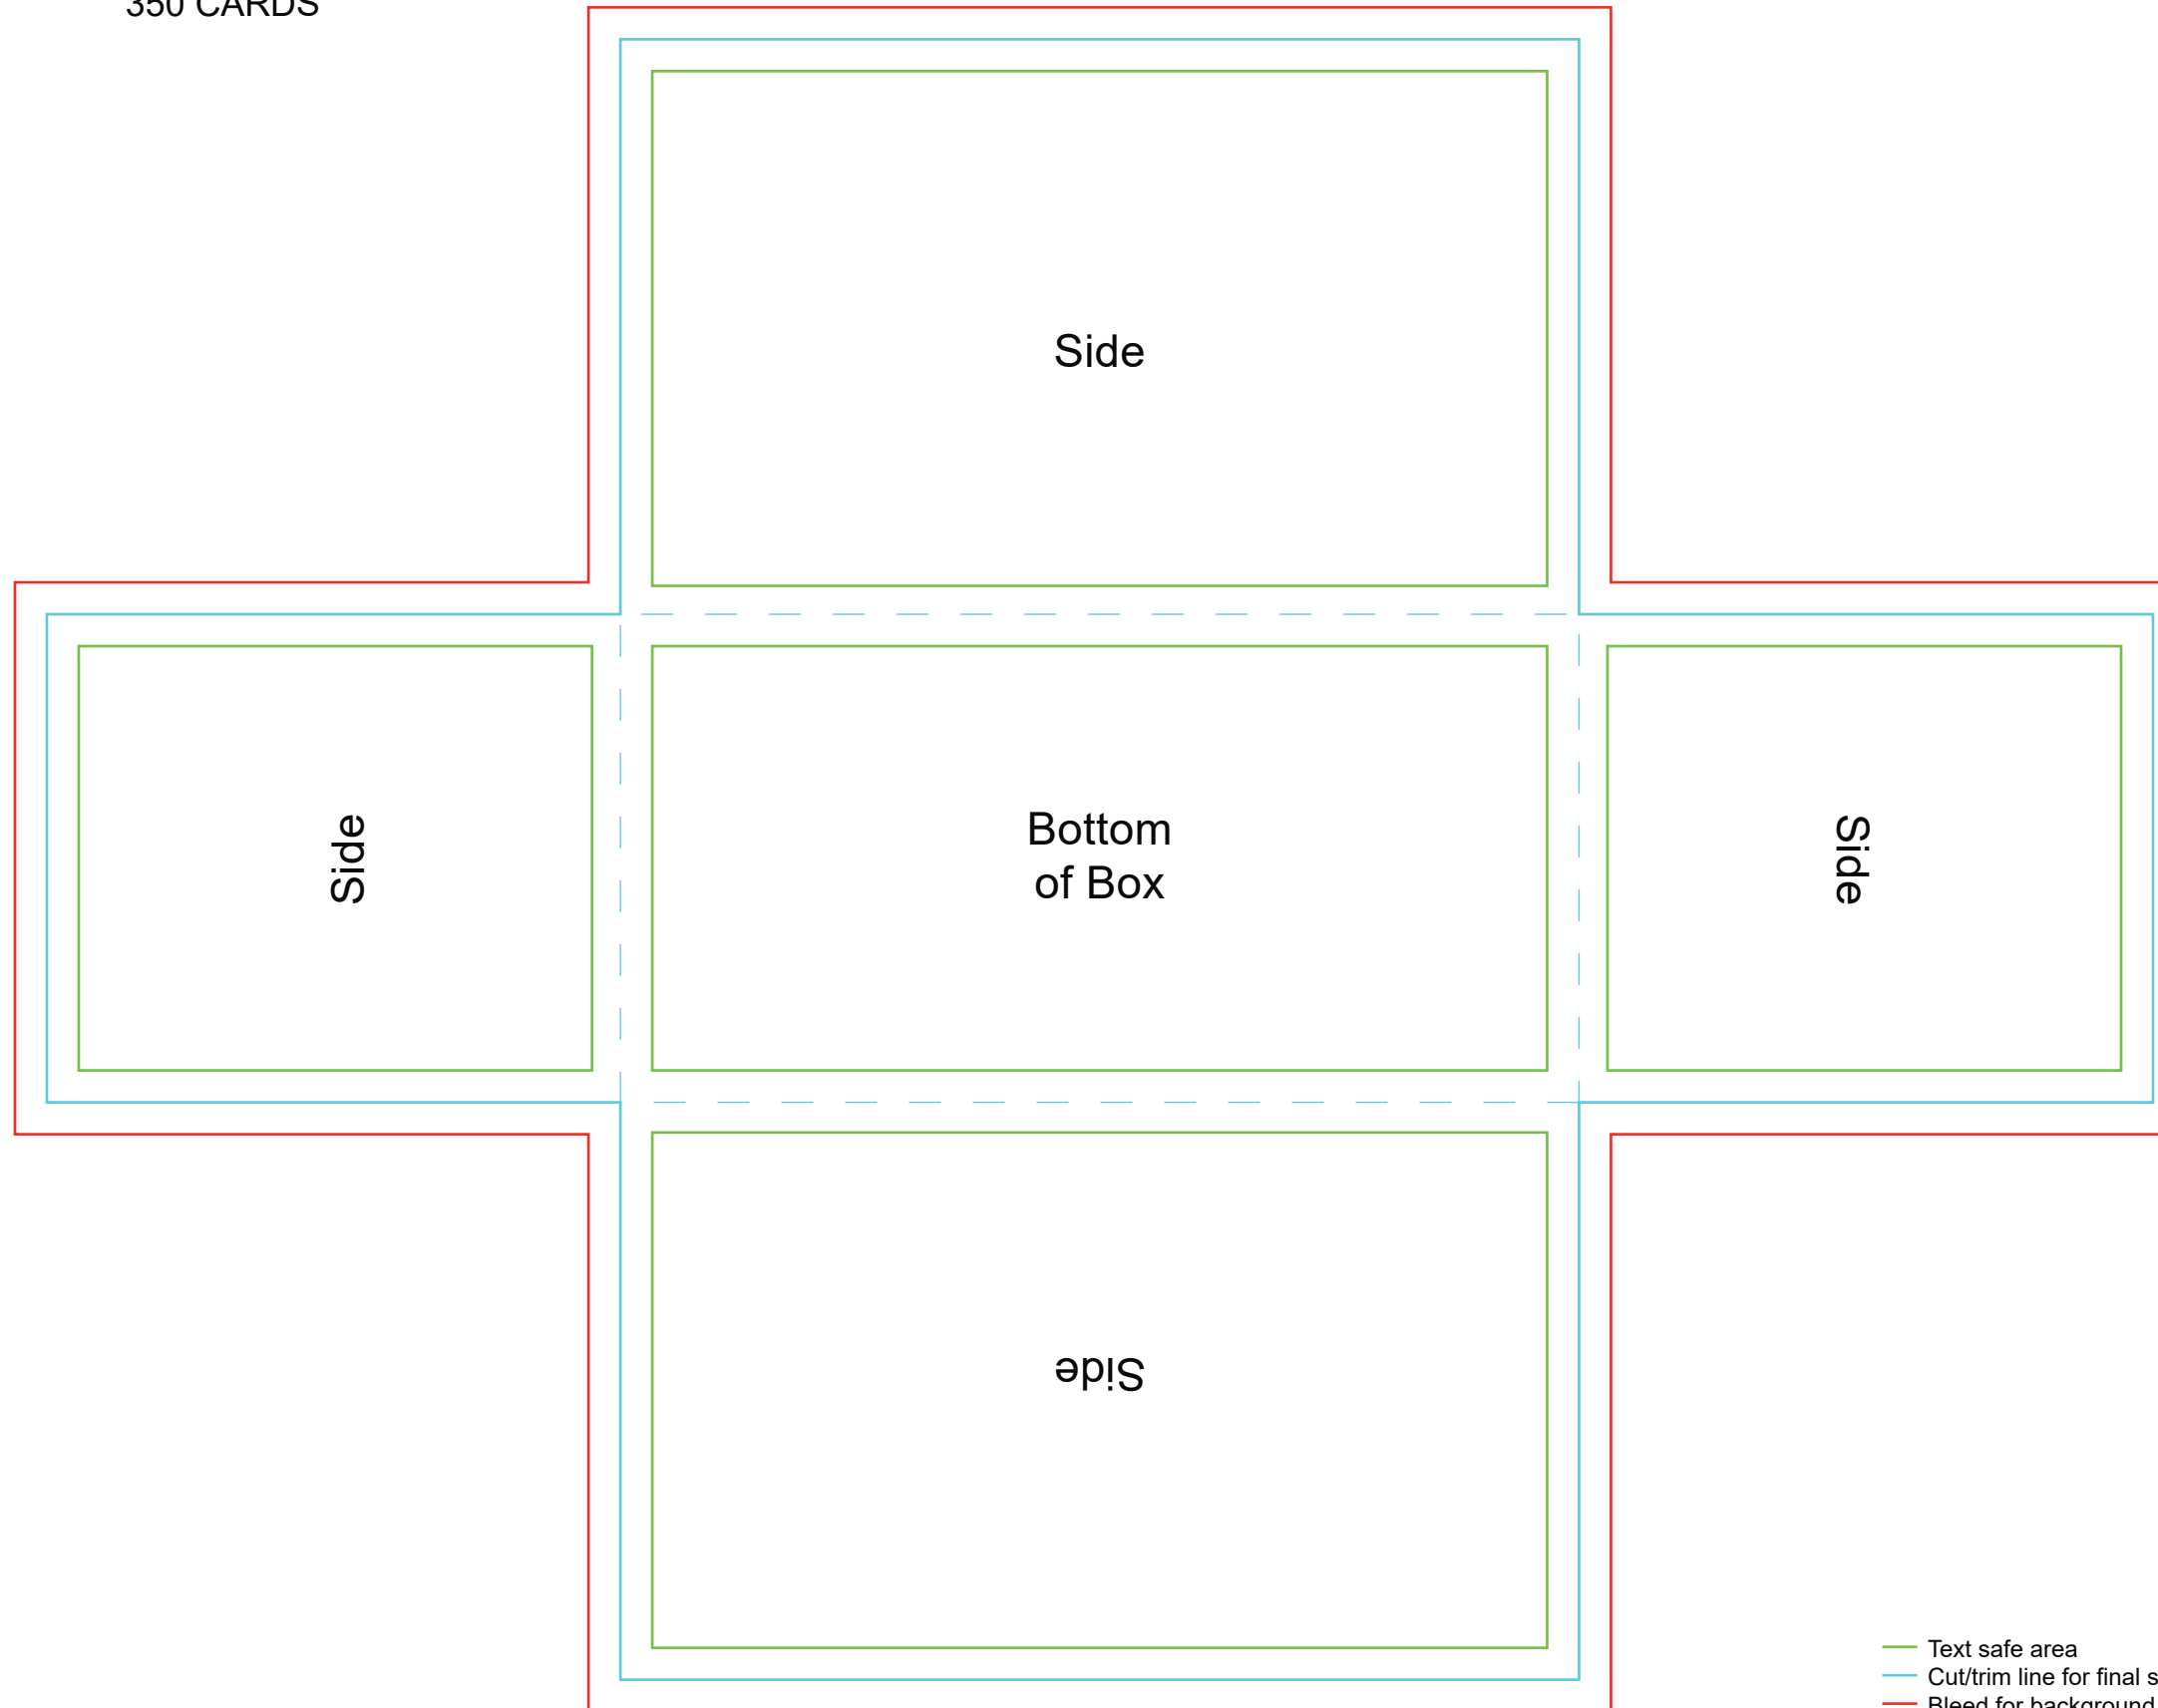

Deck Box | 2.80" x 5.25" x 3.5"
350 CARDS

BOTTOM

- Text safe area
- Cut/trim line for final size
- Bleed for background colour or artwork

File size: 300 DPI - 13x19" (3900px x 5700px)
Acceptable file format: JPG or PNG
Important! Remove guide layers before upload