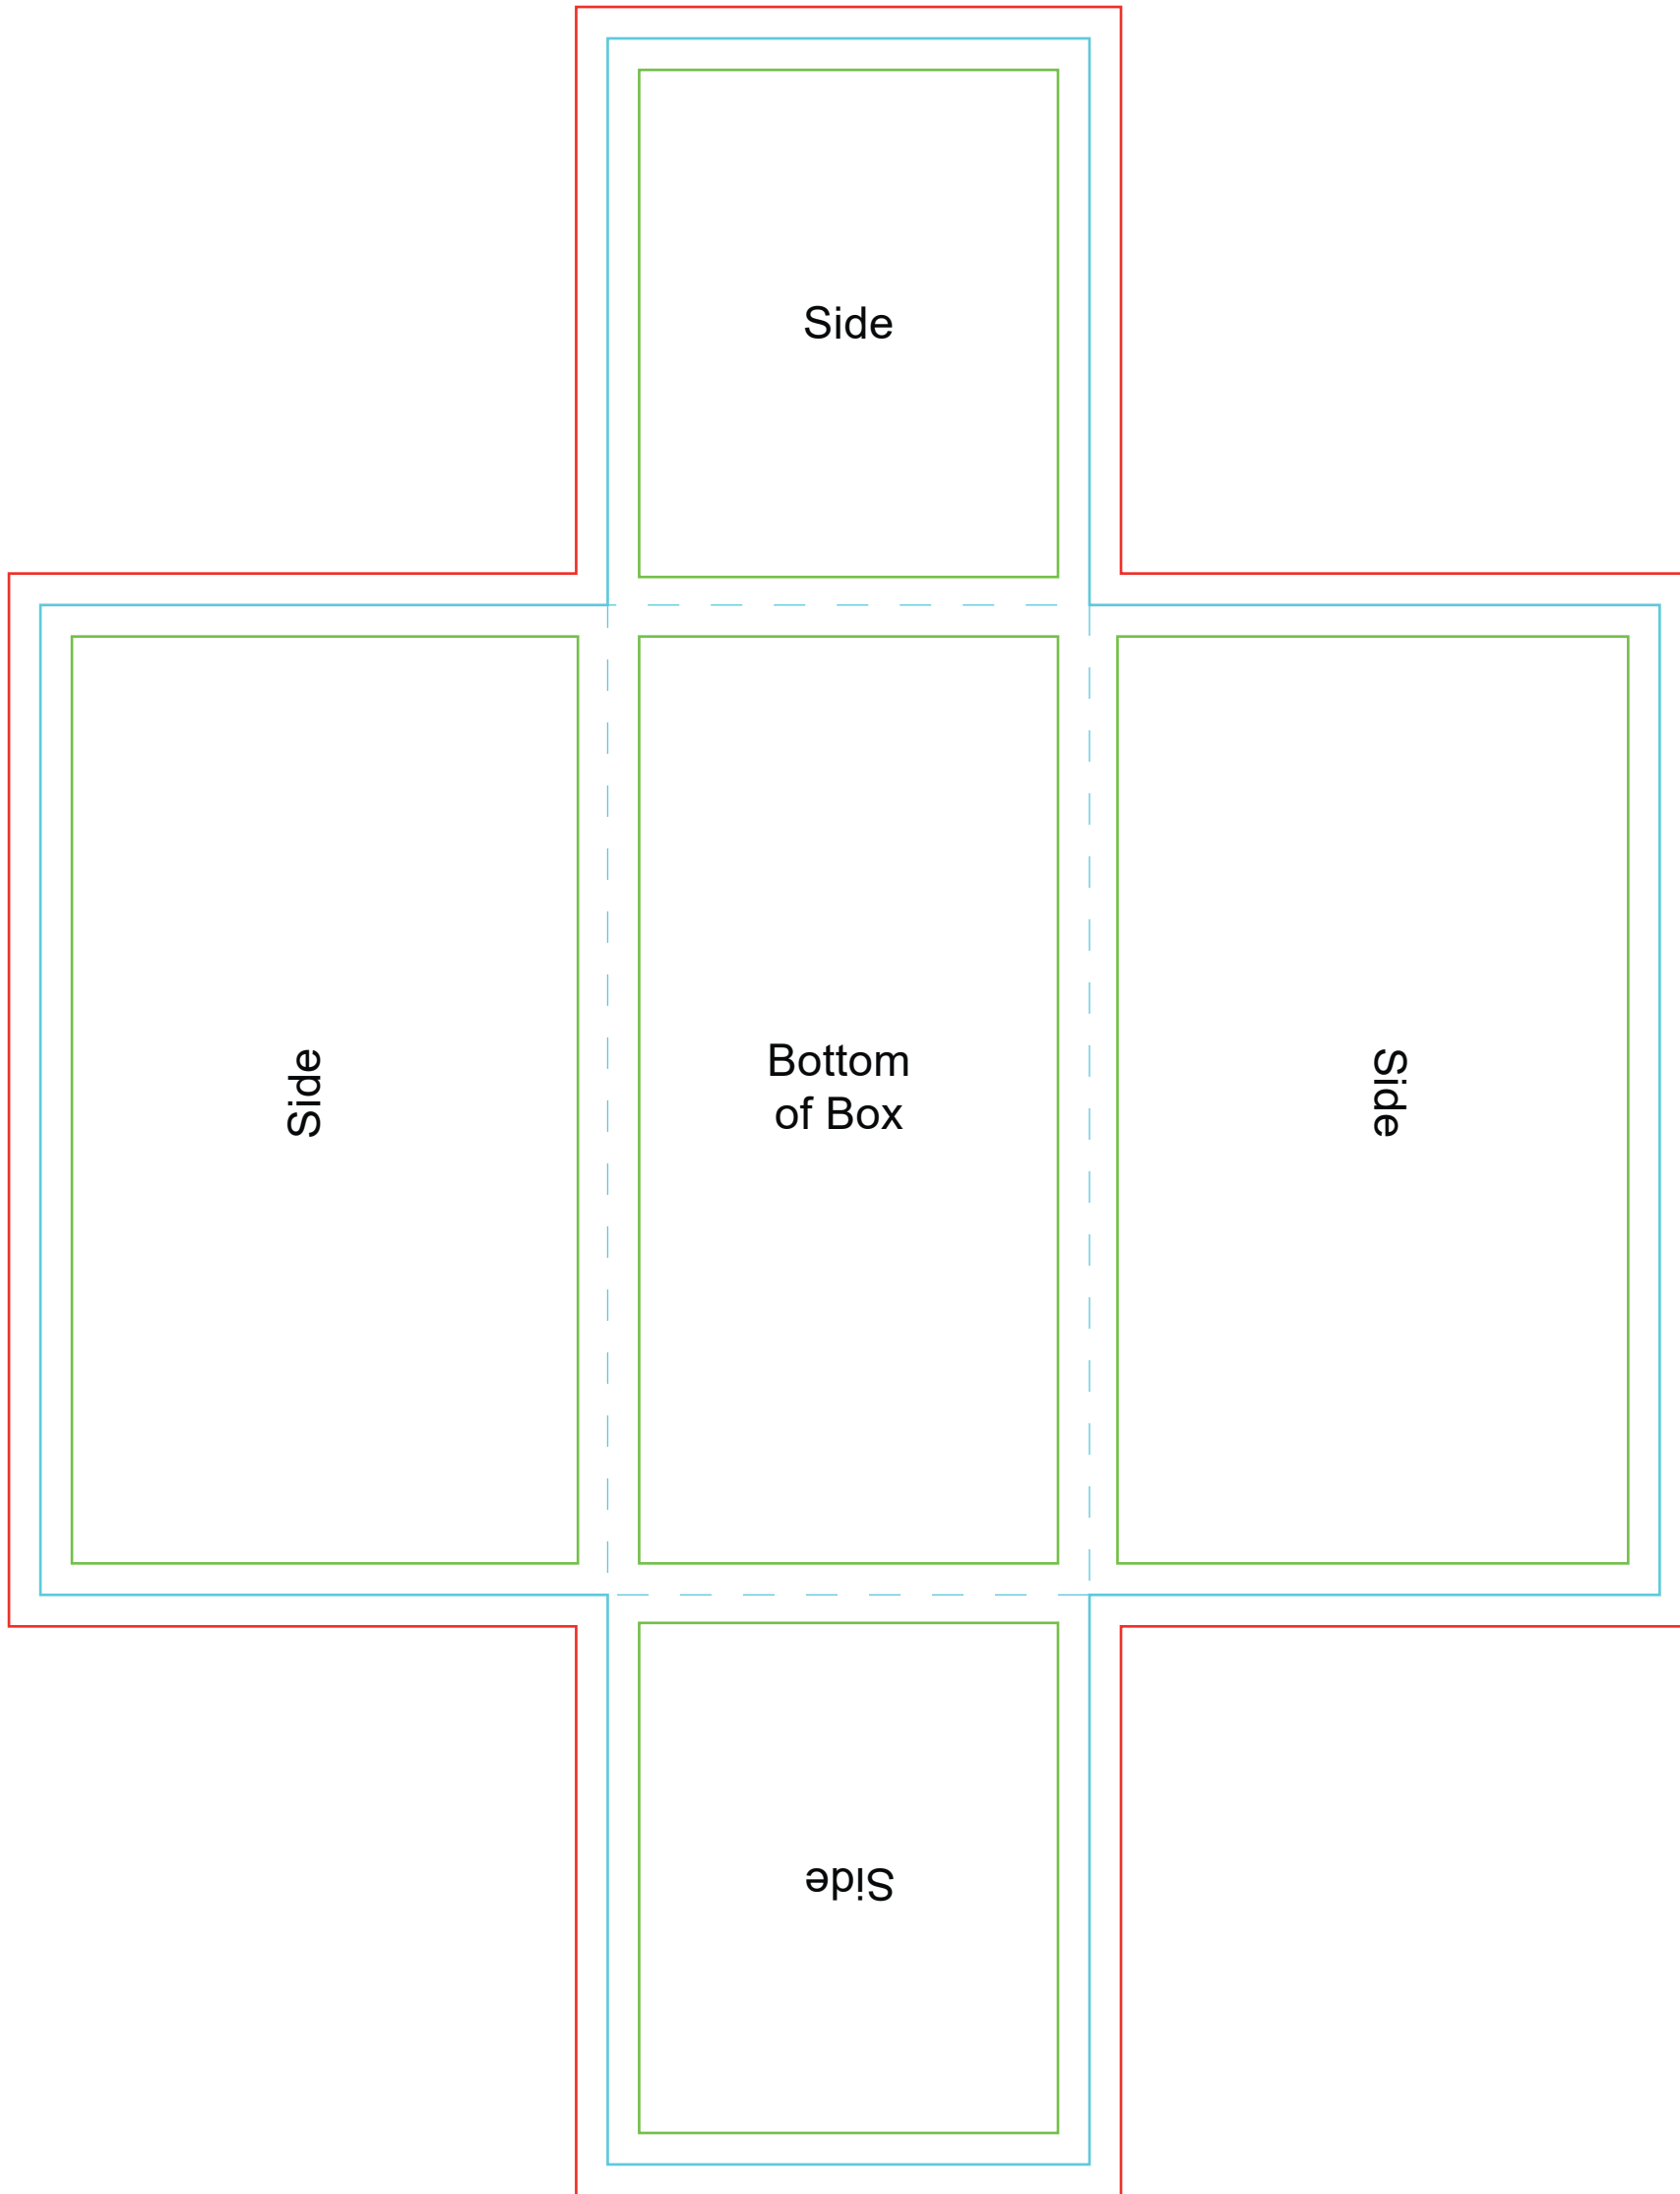

TOP

Deck Box | 2.68"x5.38x3.5
400 CARDS

- Text safe area
- Cut/trim line for final size
- Bleed for background colour or artwork

File size: 300 DPI - 13x19" (3900px x 5700px)
Acceptable file format: JPG or PNG
Important! Remove guide layers before upload

BOTTOM

Deck Box | 2.68"x5.38x3.5
400 CARDS

— Text safe area
— Cut/trim line for final size
— Bleed for background colour or artwork

File size: 300 DPI - 13x19" (3900px x 5700px)
Acceptable file format: JPG or PNG
Important! Remove guide layers before upload