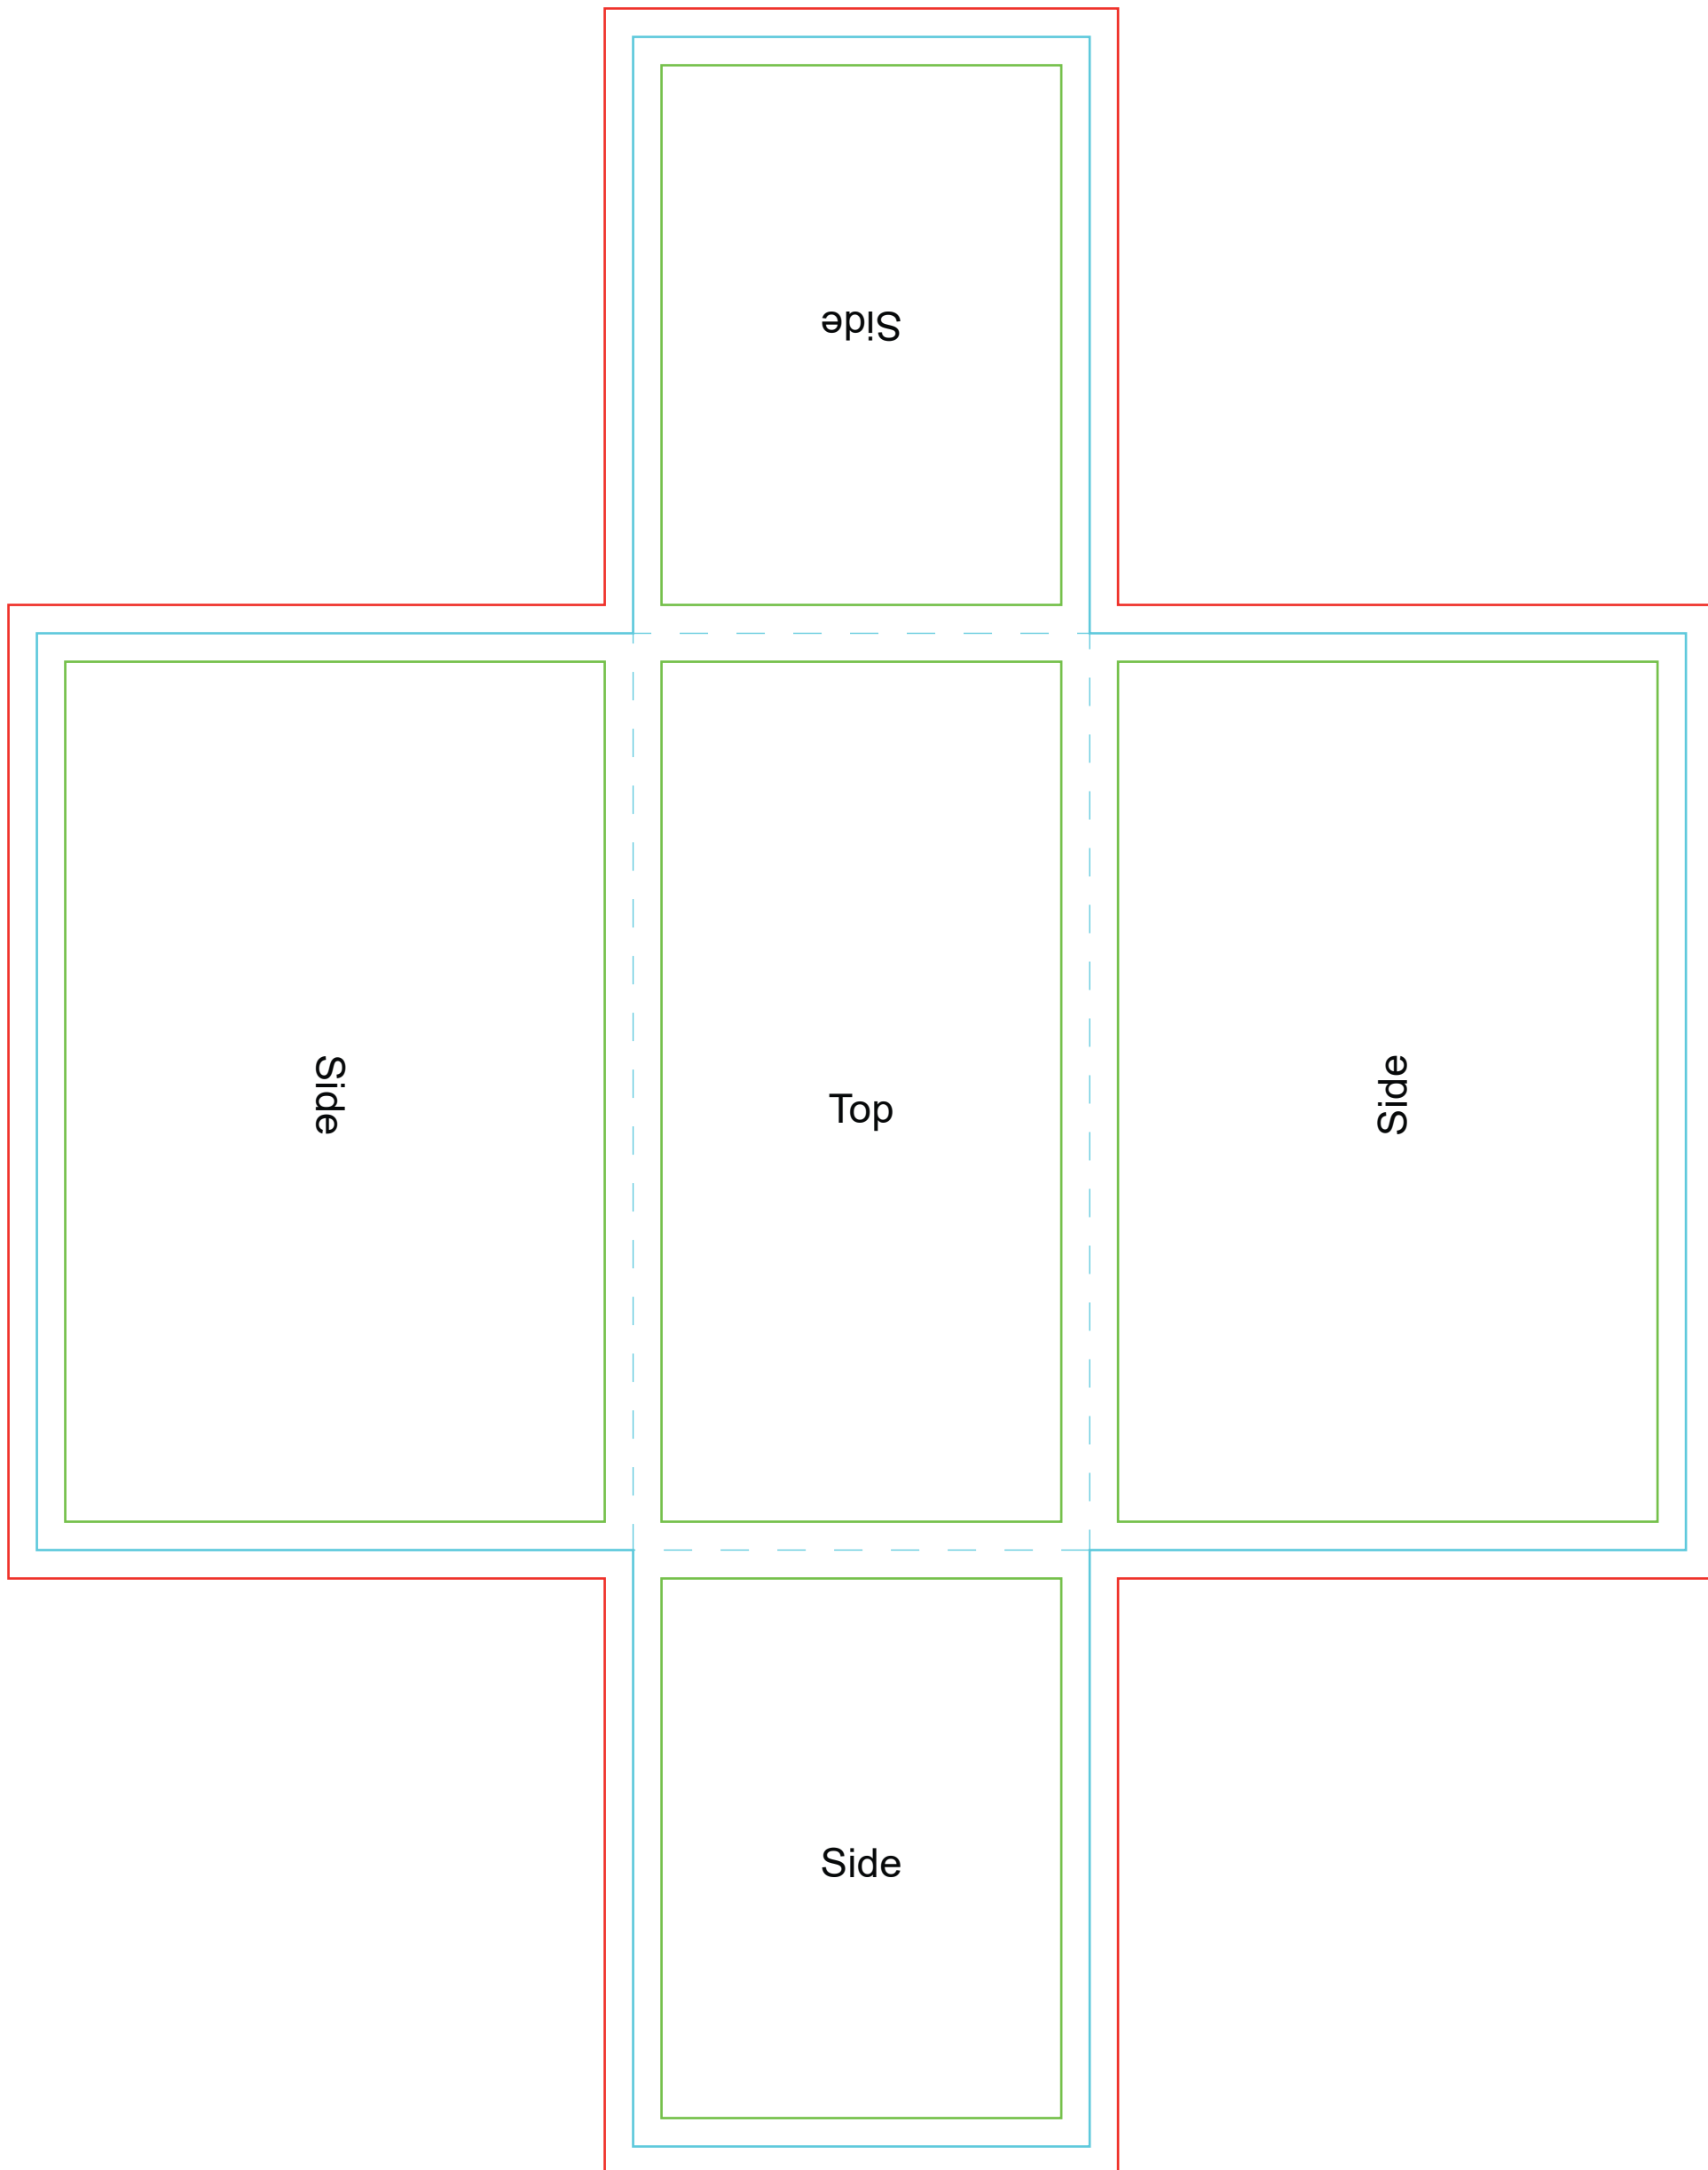

TOP

Deck Box | 2.68"x5.38x3.5
400 CARDS

- Text safe area
- Cut/trim line for final size
- Bleed for background colour or artwork

File size: 300 DPI - 13x19" (3900px x 5700px)
Acceptable file format: JPG or PNG
Important! Remove guide layers before upload

BOTTOM

Deck Box | 2.68"x5.38x3.5
400 CARDS

— Text safe area
— Cut/trim line for final size
— Bleed for background colour or artwork

File size: 300 DPI - 13x19" (3900px x 5700px)
Acceptable file format: JPG or PNG
Important! Remove guide layers before upload