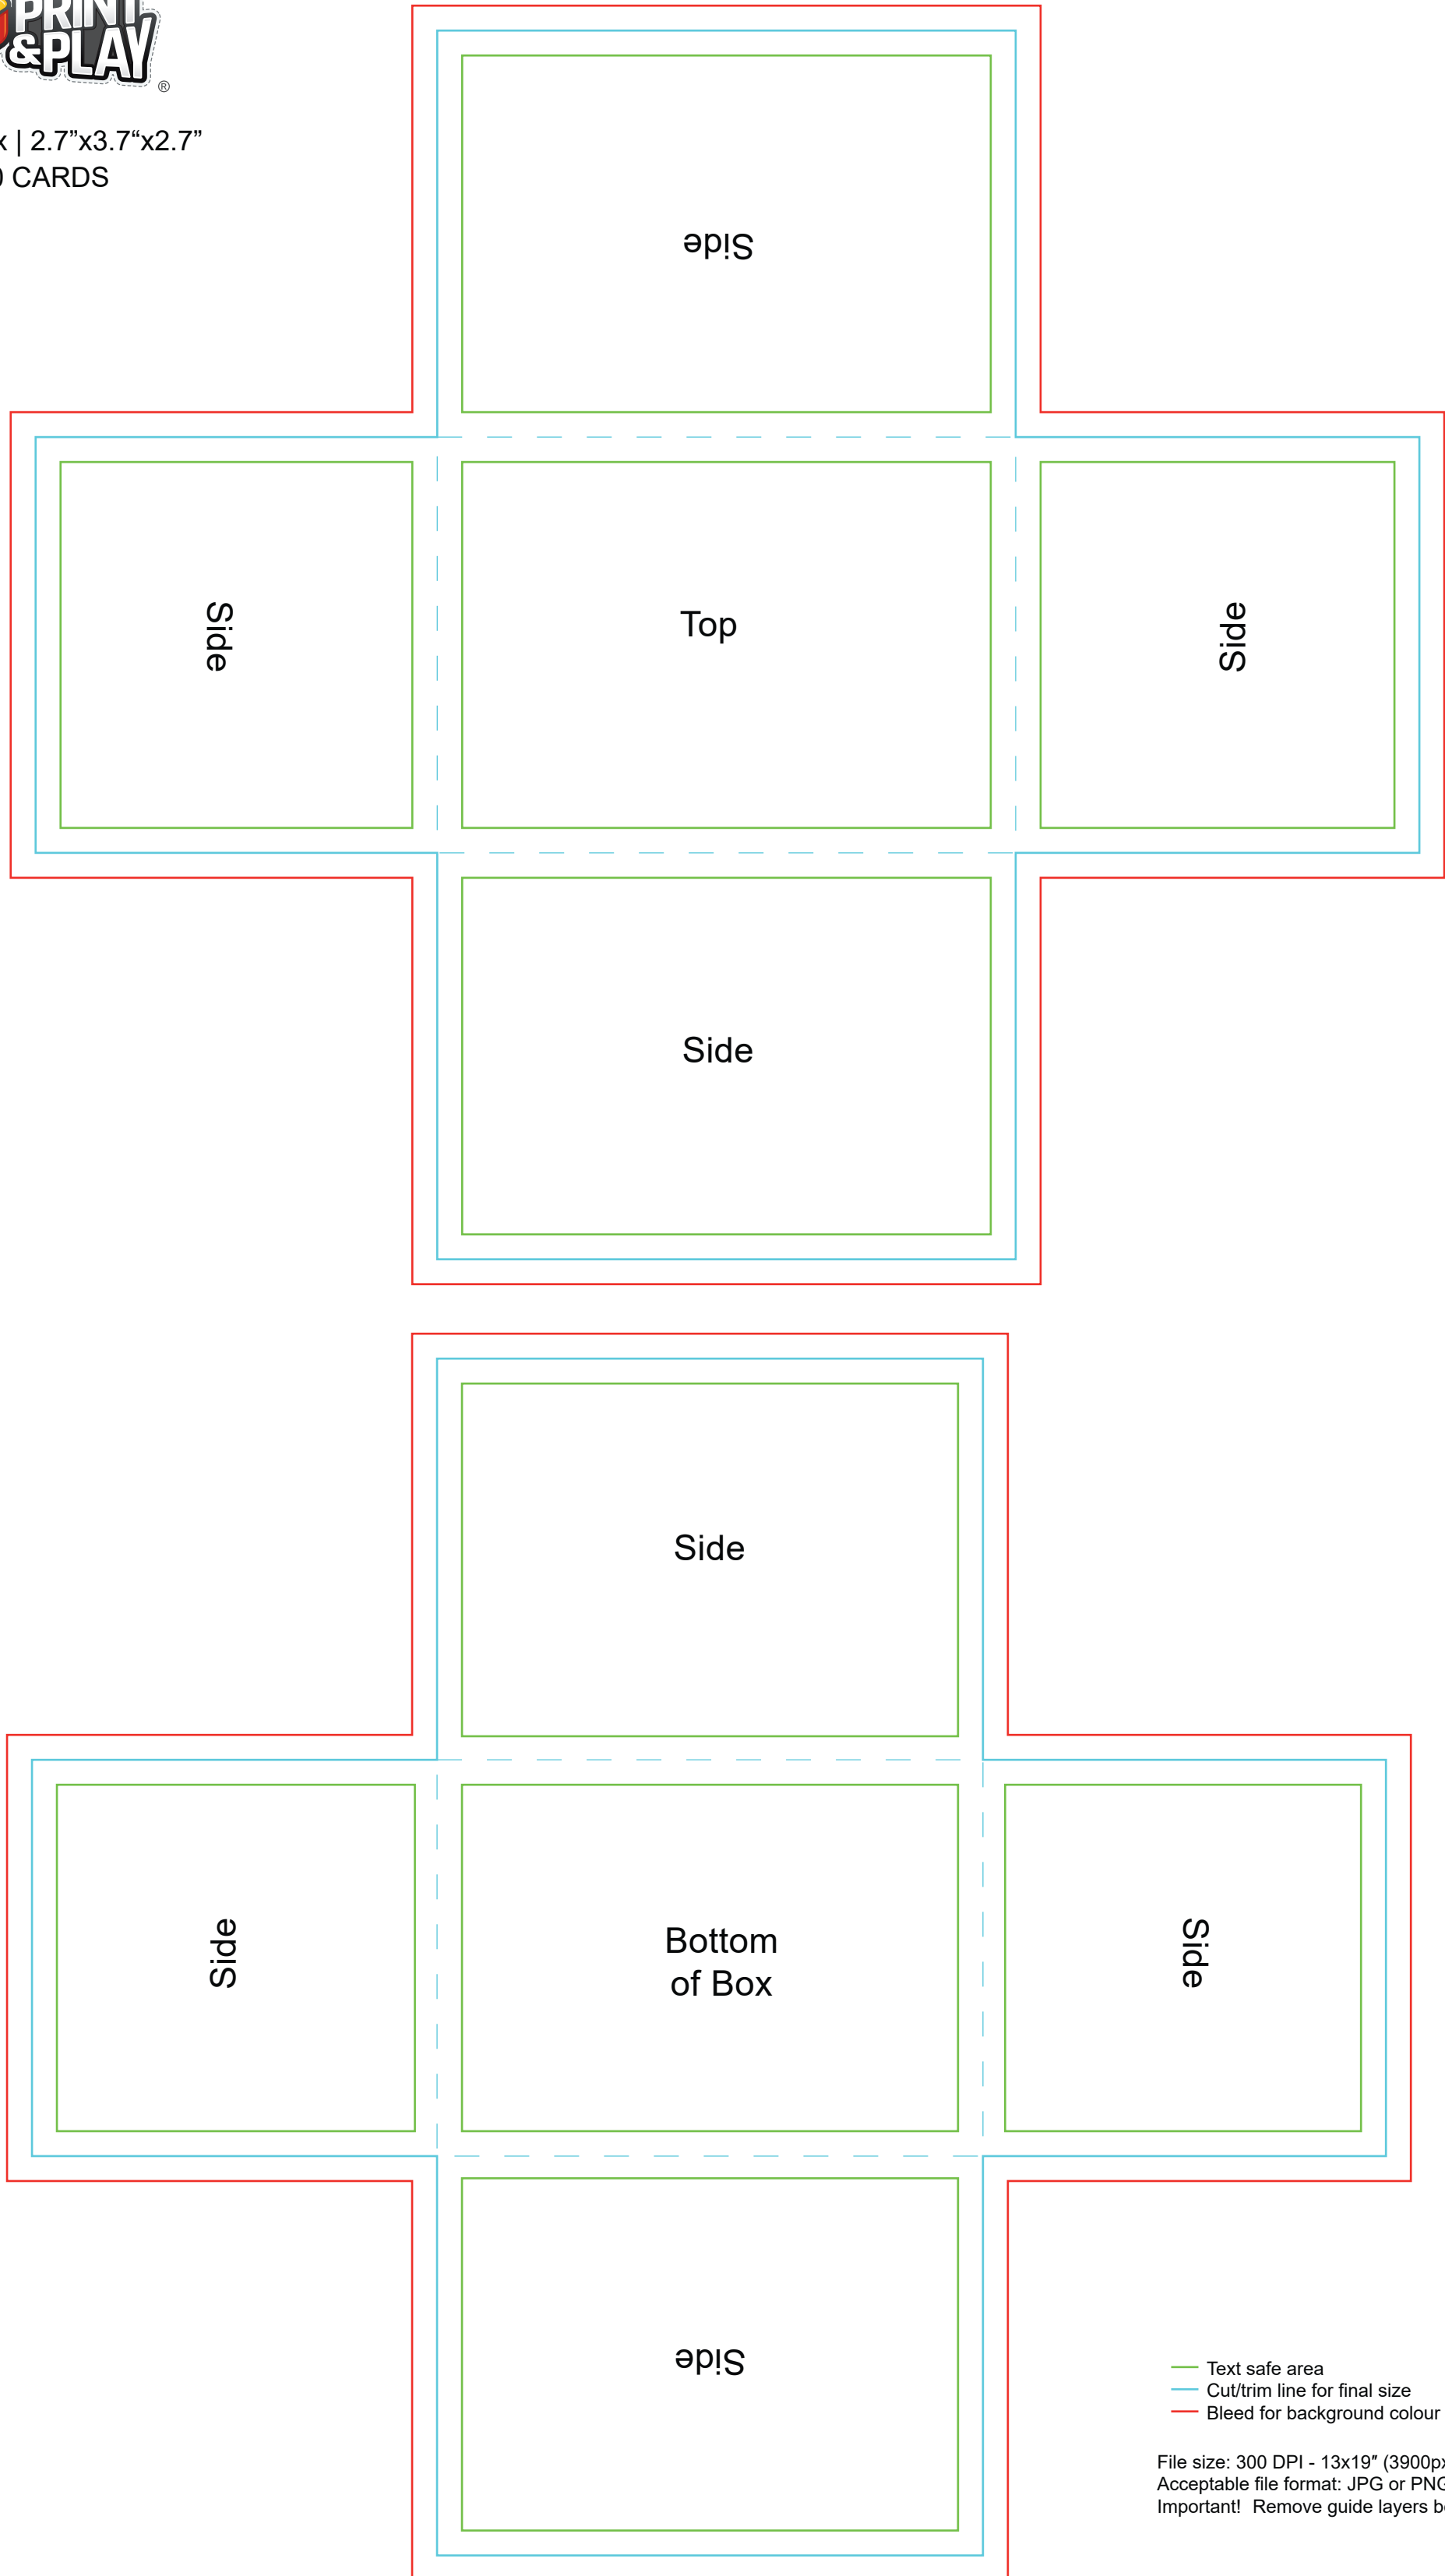

Deck Box | 2.7"x3.7"x2.7"
250 CARDS

— Text safe area
— Cut/trim line for final size
— Bleed for background colour or artwork

File size: 300 DPI - 13x19" (3900px x 5700px)
Acceptable file format: JPG or PNG
Important! Remove guide layers before upload