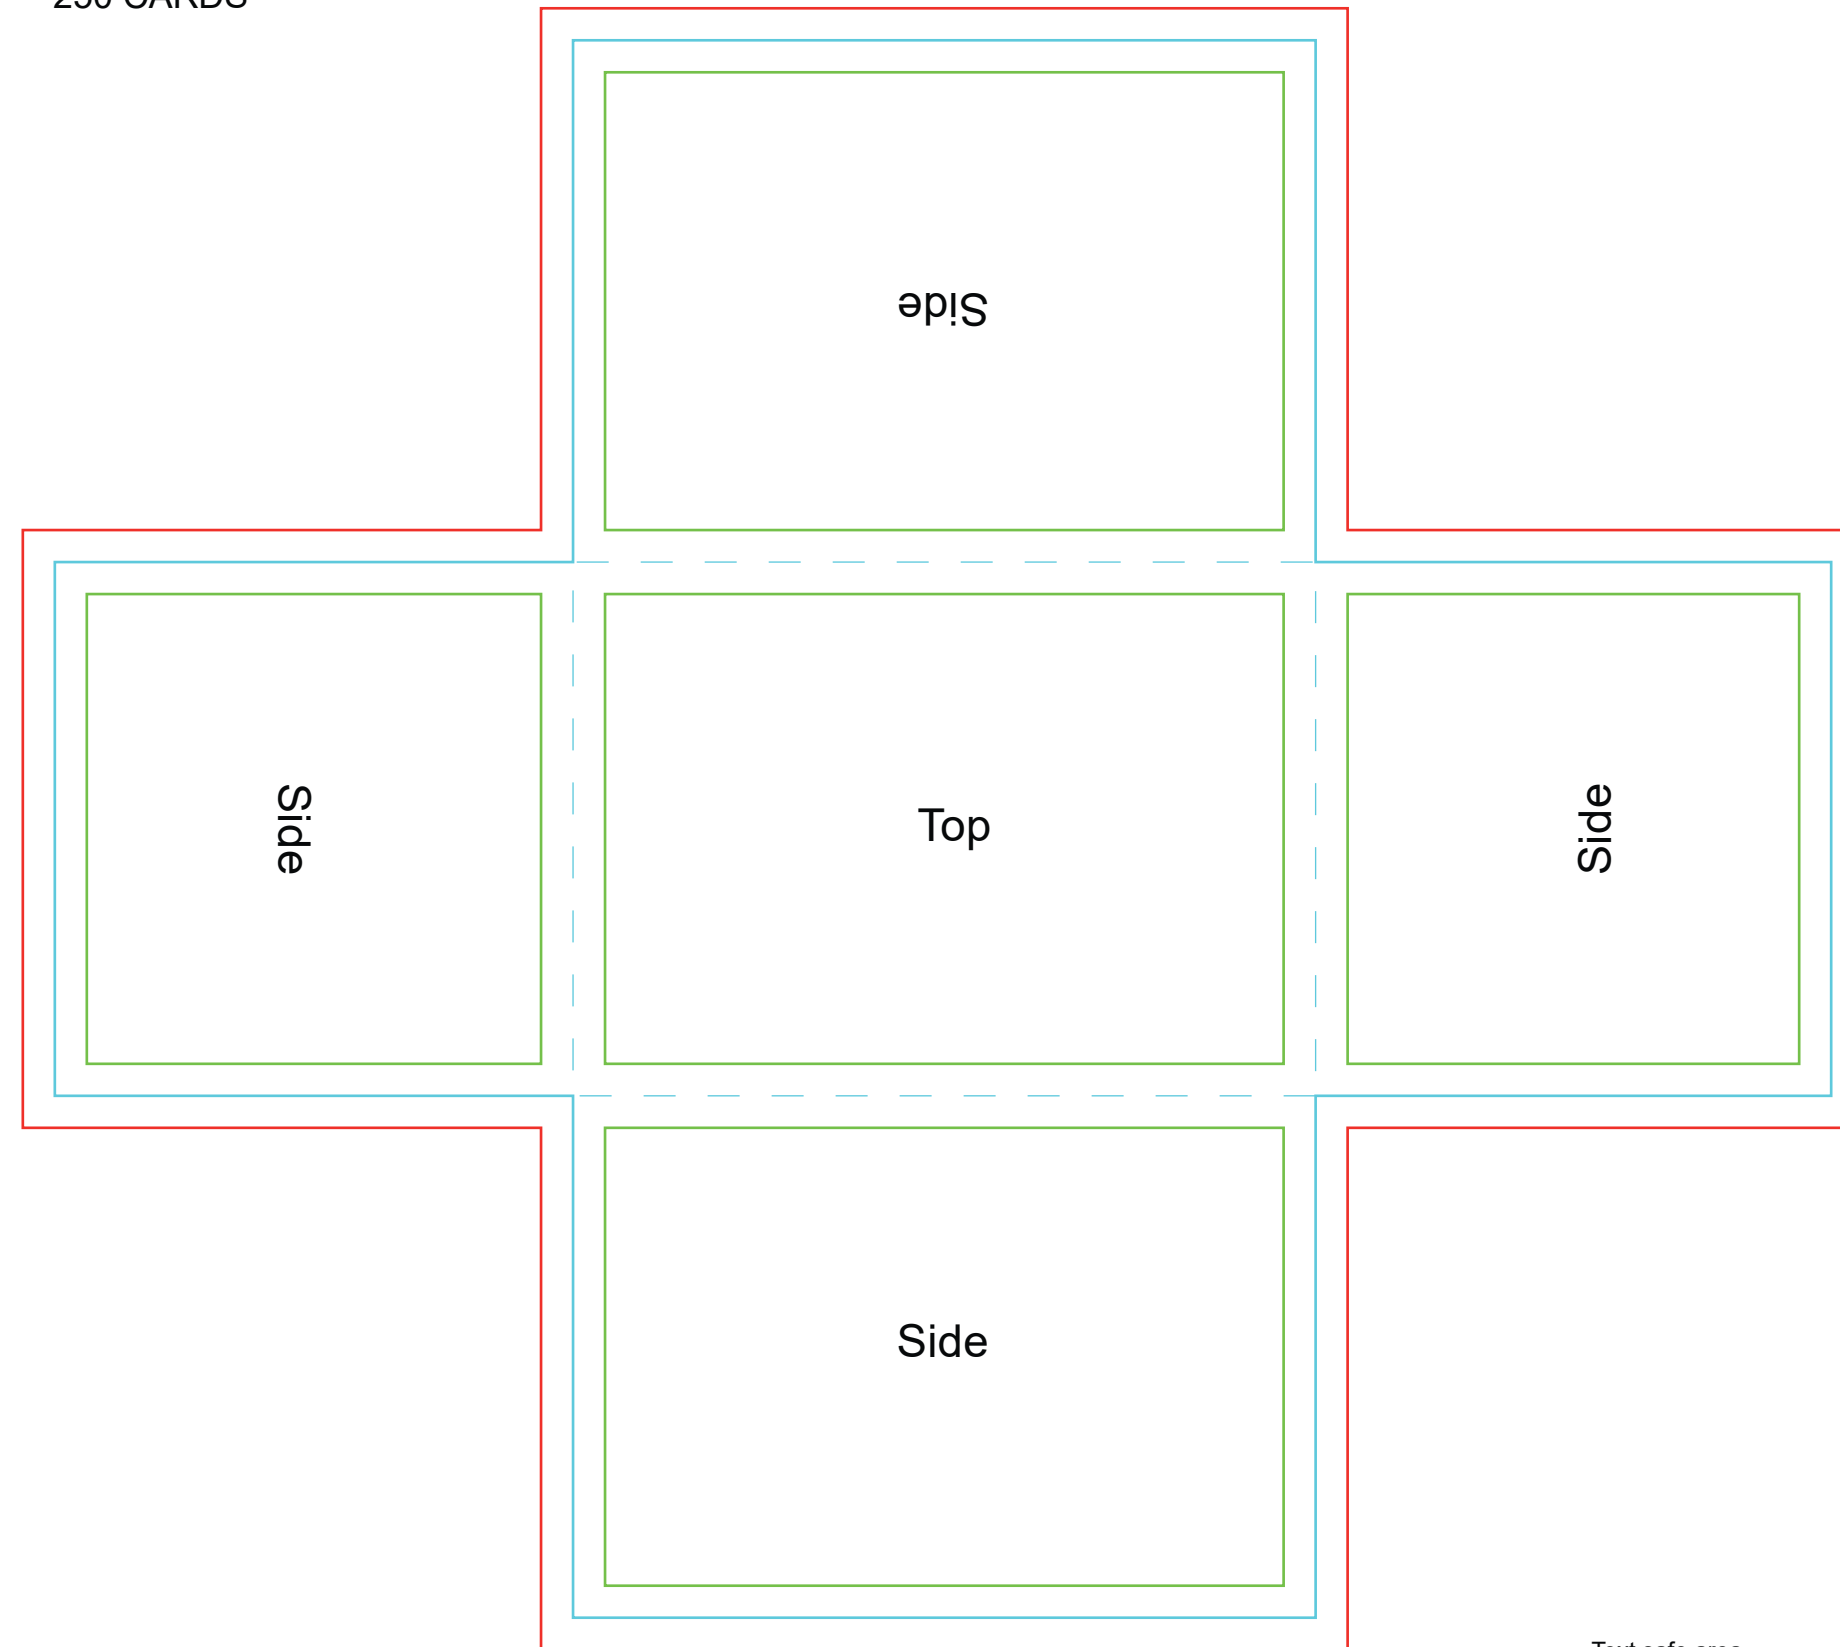

Deck Box | 2.7"x3.7"x2.7"  
250 CARDS

TOP

- Text safe area
- Cut/trim line for final size
- Bleed for background colour or artwork

File size: 300 DPI - 13x19" (3900px x 5700px)  
Acceptable file format: JPG or PNG  
Important! Remove guide layers before upload