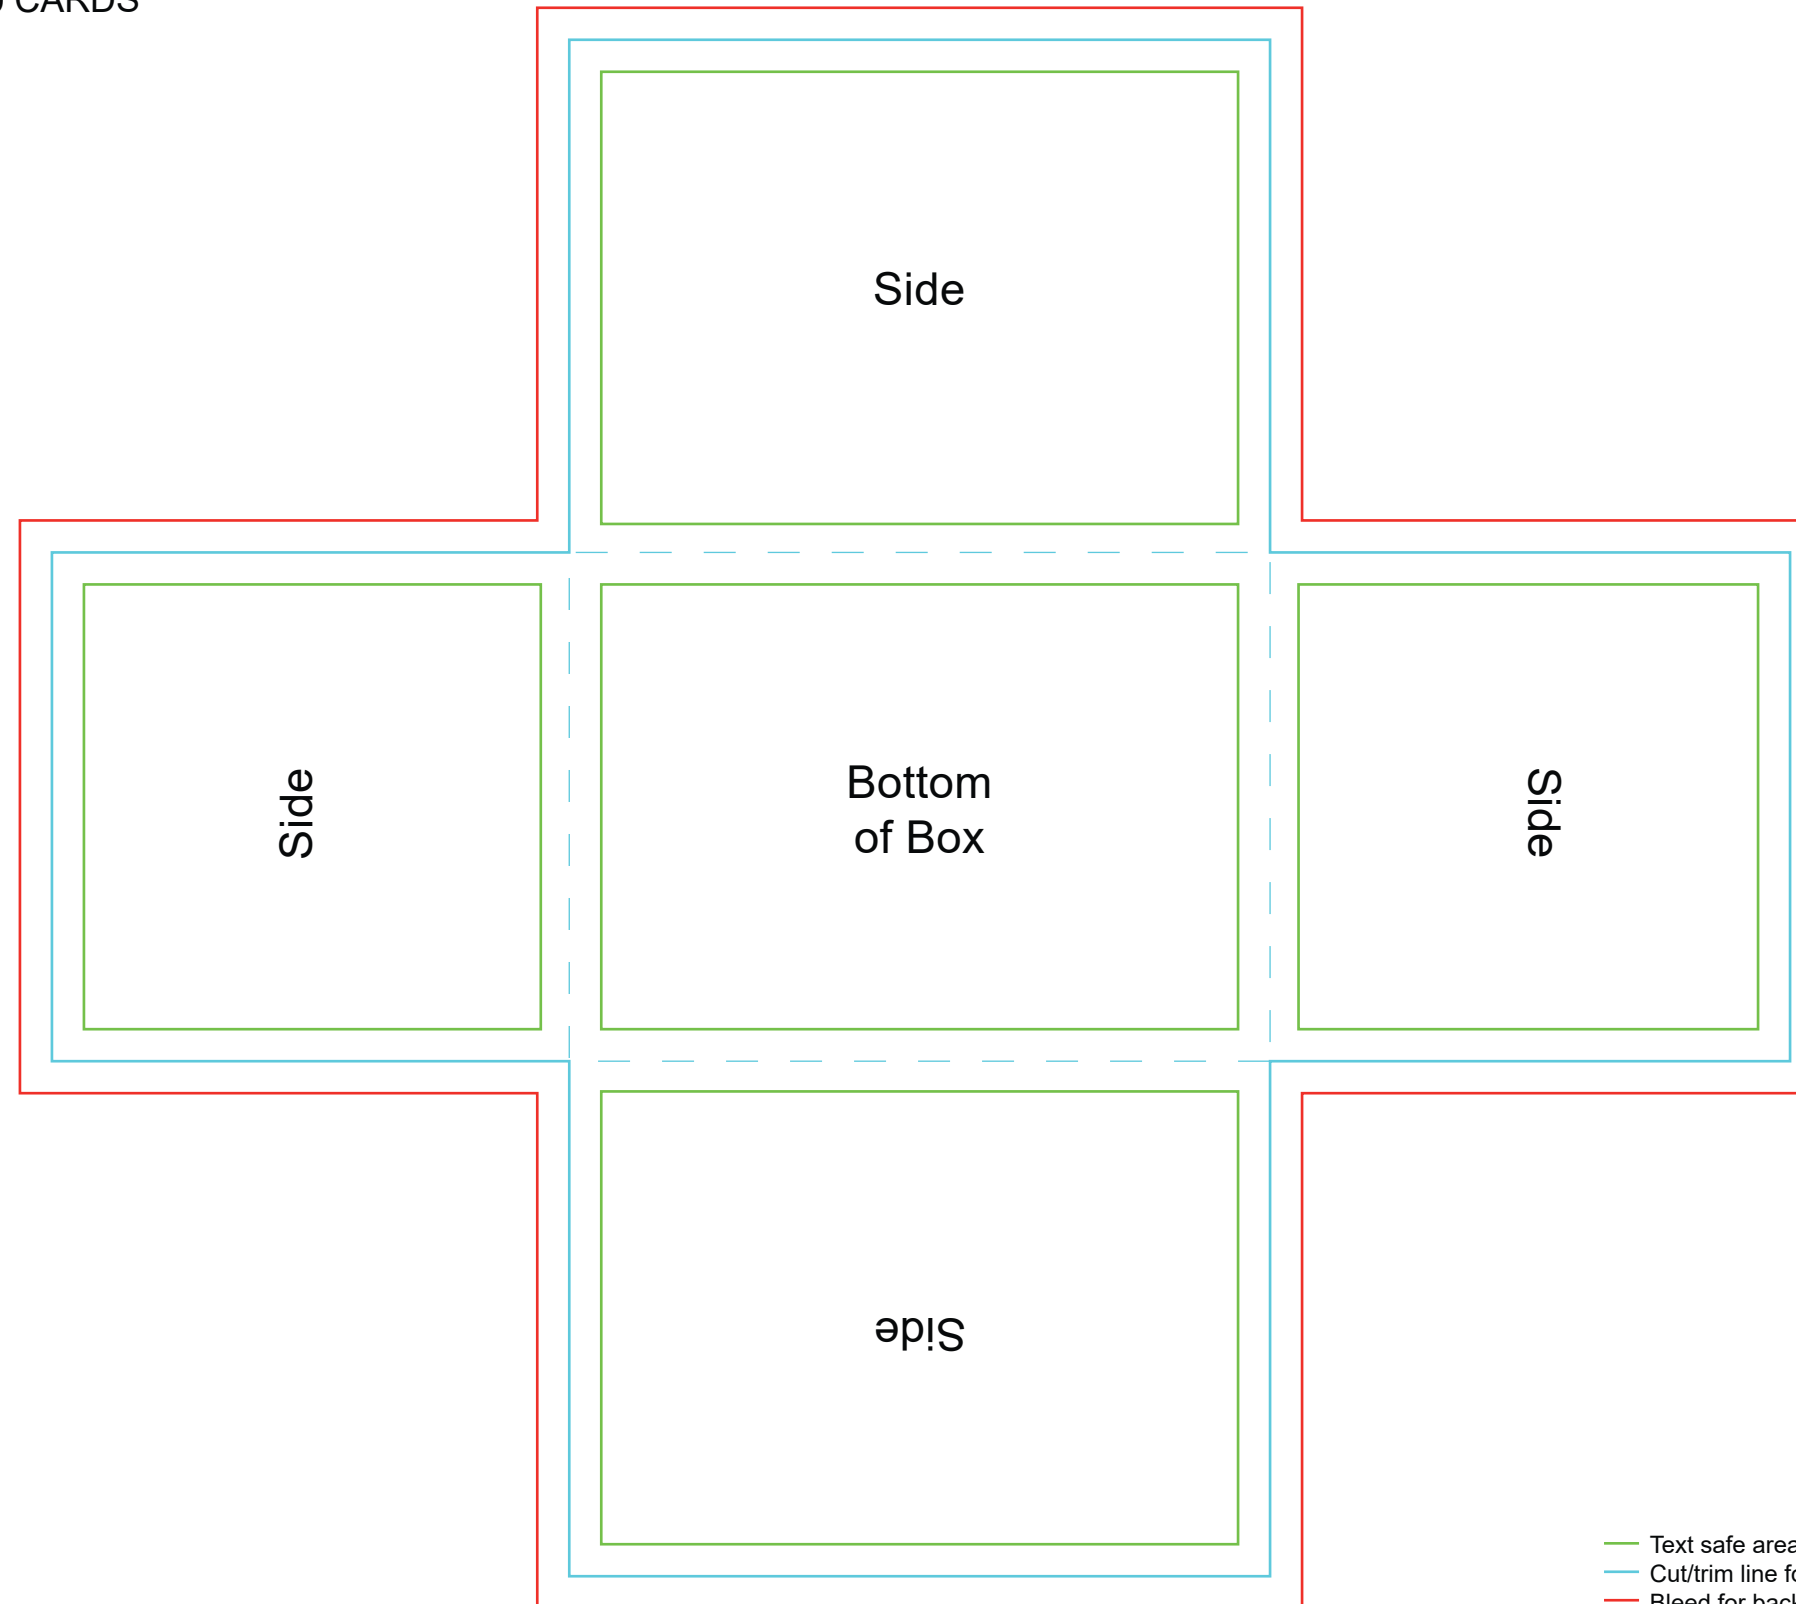

Deck Box | 2.7"x3.7"x2.7"
250 CARDS

BOTTOM

- Text safe area
- Cut/trim line for final size
- Bleed for background colour or artwork

File size: 300 DPI - 13x19" (3900px x 5700px)
Acceptable file format: JPG or PNG
Important! Remove guide layers before upload